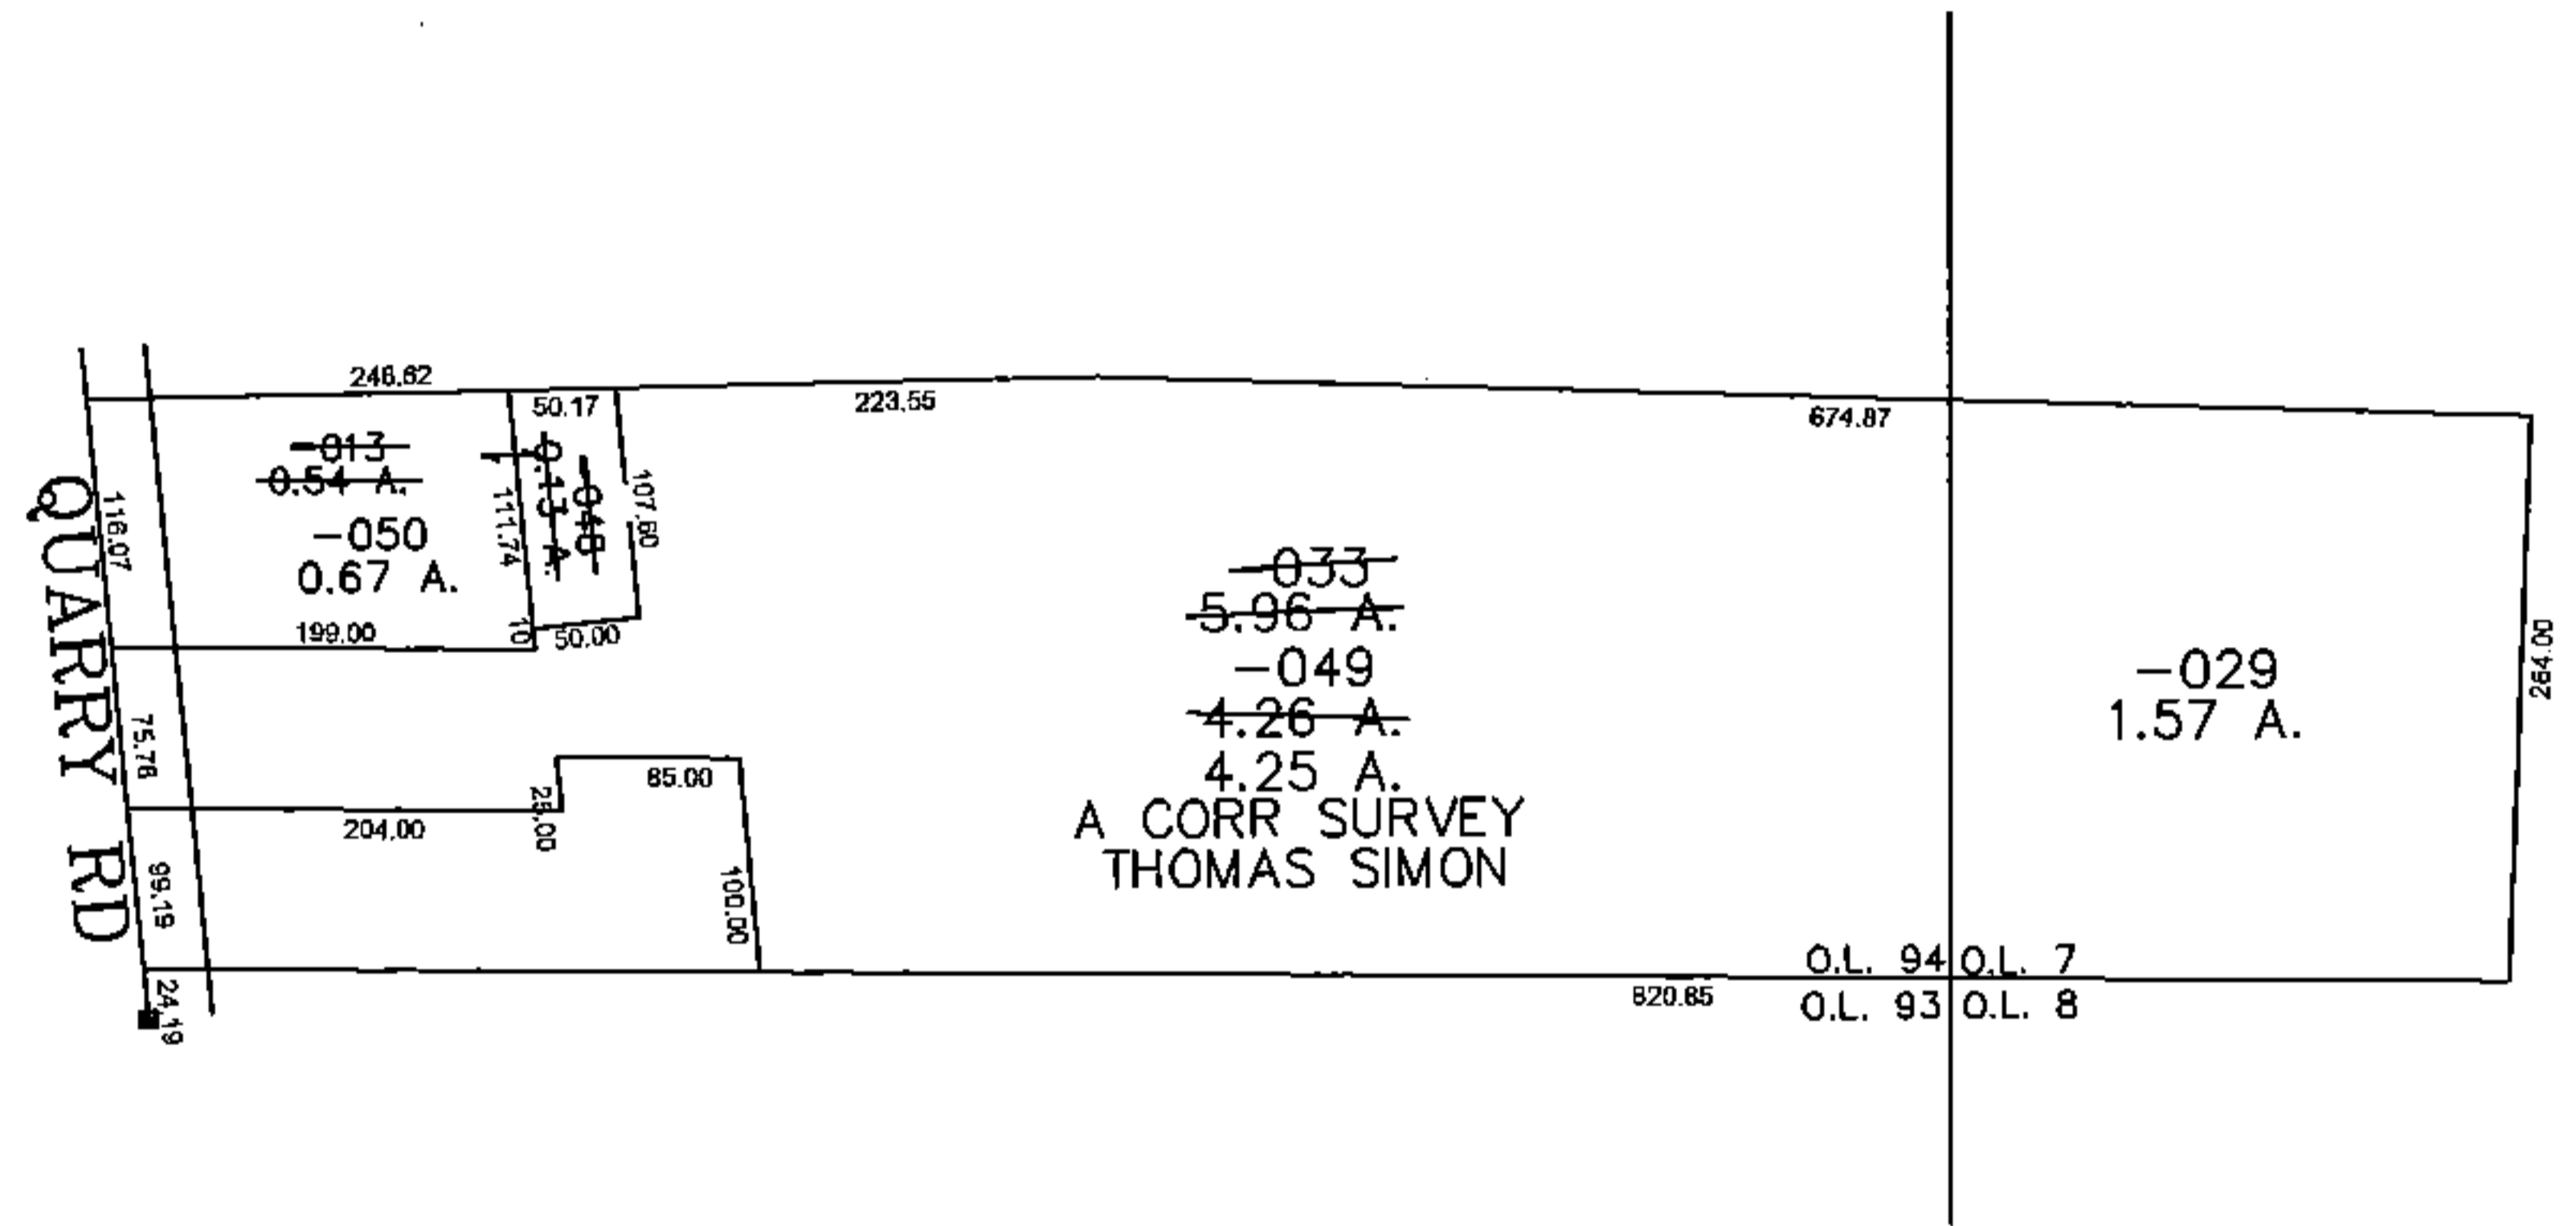

PARENT PARCEL: 05-00-094-105-033, -013
 CHILD PARCEL: 05-00-094-105-048 THRU -050 05-00-007-000-029
 STARTING POINT: CENTERLINE OF QUARRY RD & O.L. 94

15-03464

SPLITS/DEEDS PROCESSED
 LORAIN COUNTY TAX MAP DEPARTMENT
 226 MIDDLE AVE. ELYRIA, OHIO

SURVEYED BY: THOMAS SIMON
 CLOSURE: 0.00 : 10,000
 MAP PAGE(S): 05-00-094
 APPROVED BY: JAH DATE: 12/22/2015
 SCALE: 1" = 200 PRIOR INSTRUMENT: 20120408313