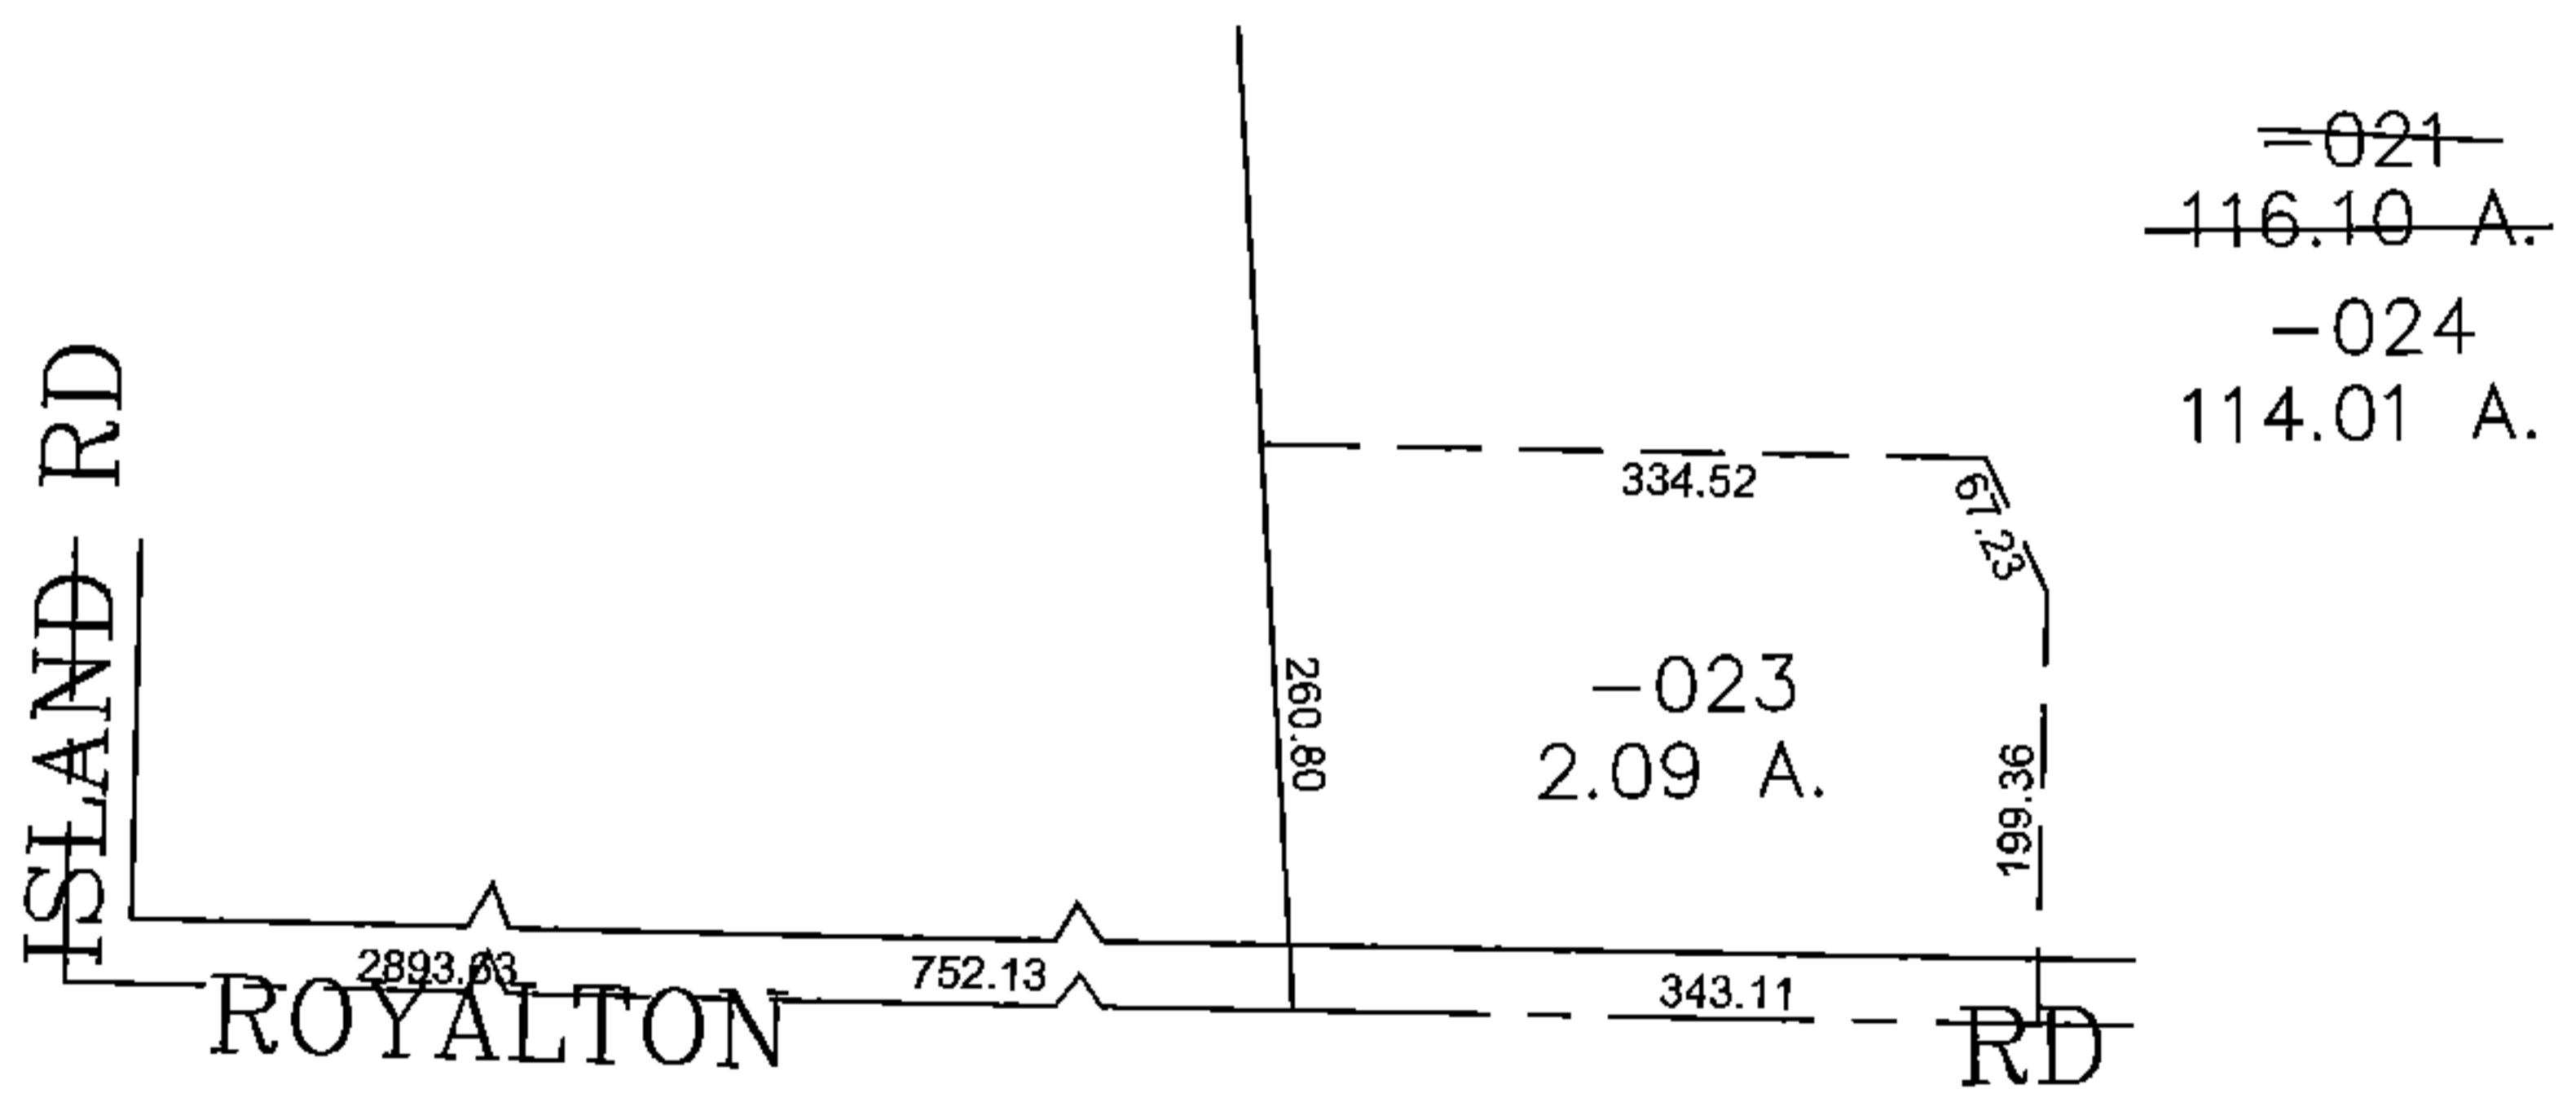

PARENT PARCEL: 11-00-015-000-021

CHILD PARCEL: 11-00-015-000-023, -024

STARTING POINT: CENTERLINE OF ROYALTON RD & ISLAND RD

15-03463

SPLITS/DEEDS PROCESSED
 LORAIN COUNTY TAX MAP DEPARTMENT
 226 MIDDLE AVE. ELYRIA, OHIO

SURVEYED BY: DALE HAYWOOD
 CLOSURE: 0.00 : 10,000
 MAP PAGE(S): 11-00-051
 APPROVED BY: JAH DATE: 12/21/2015
 SCALE: 1" = 200 PRIOR INSTRUMENT: 20050048790