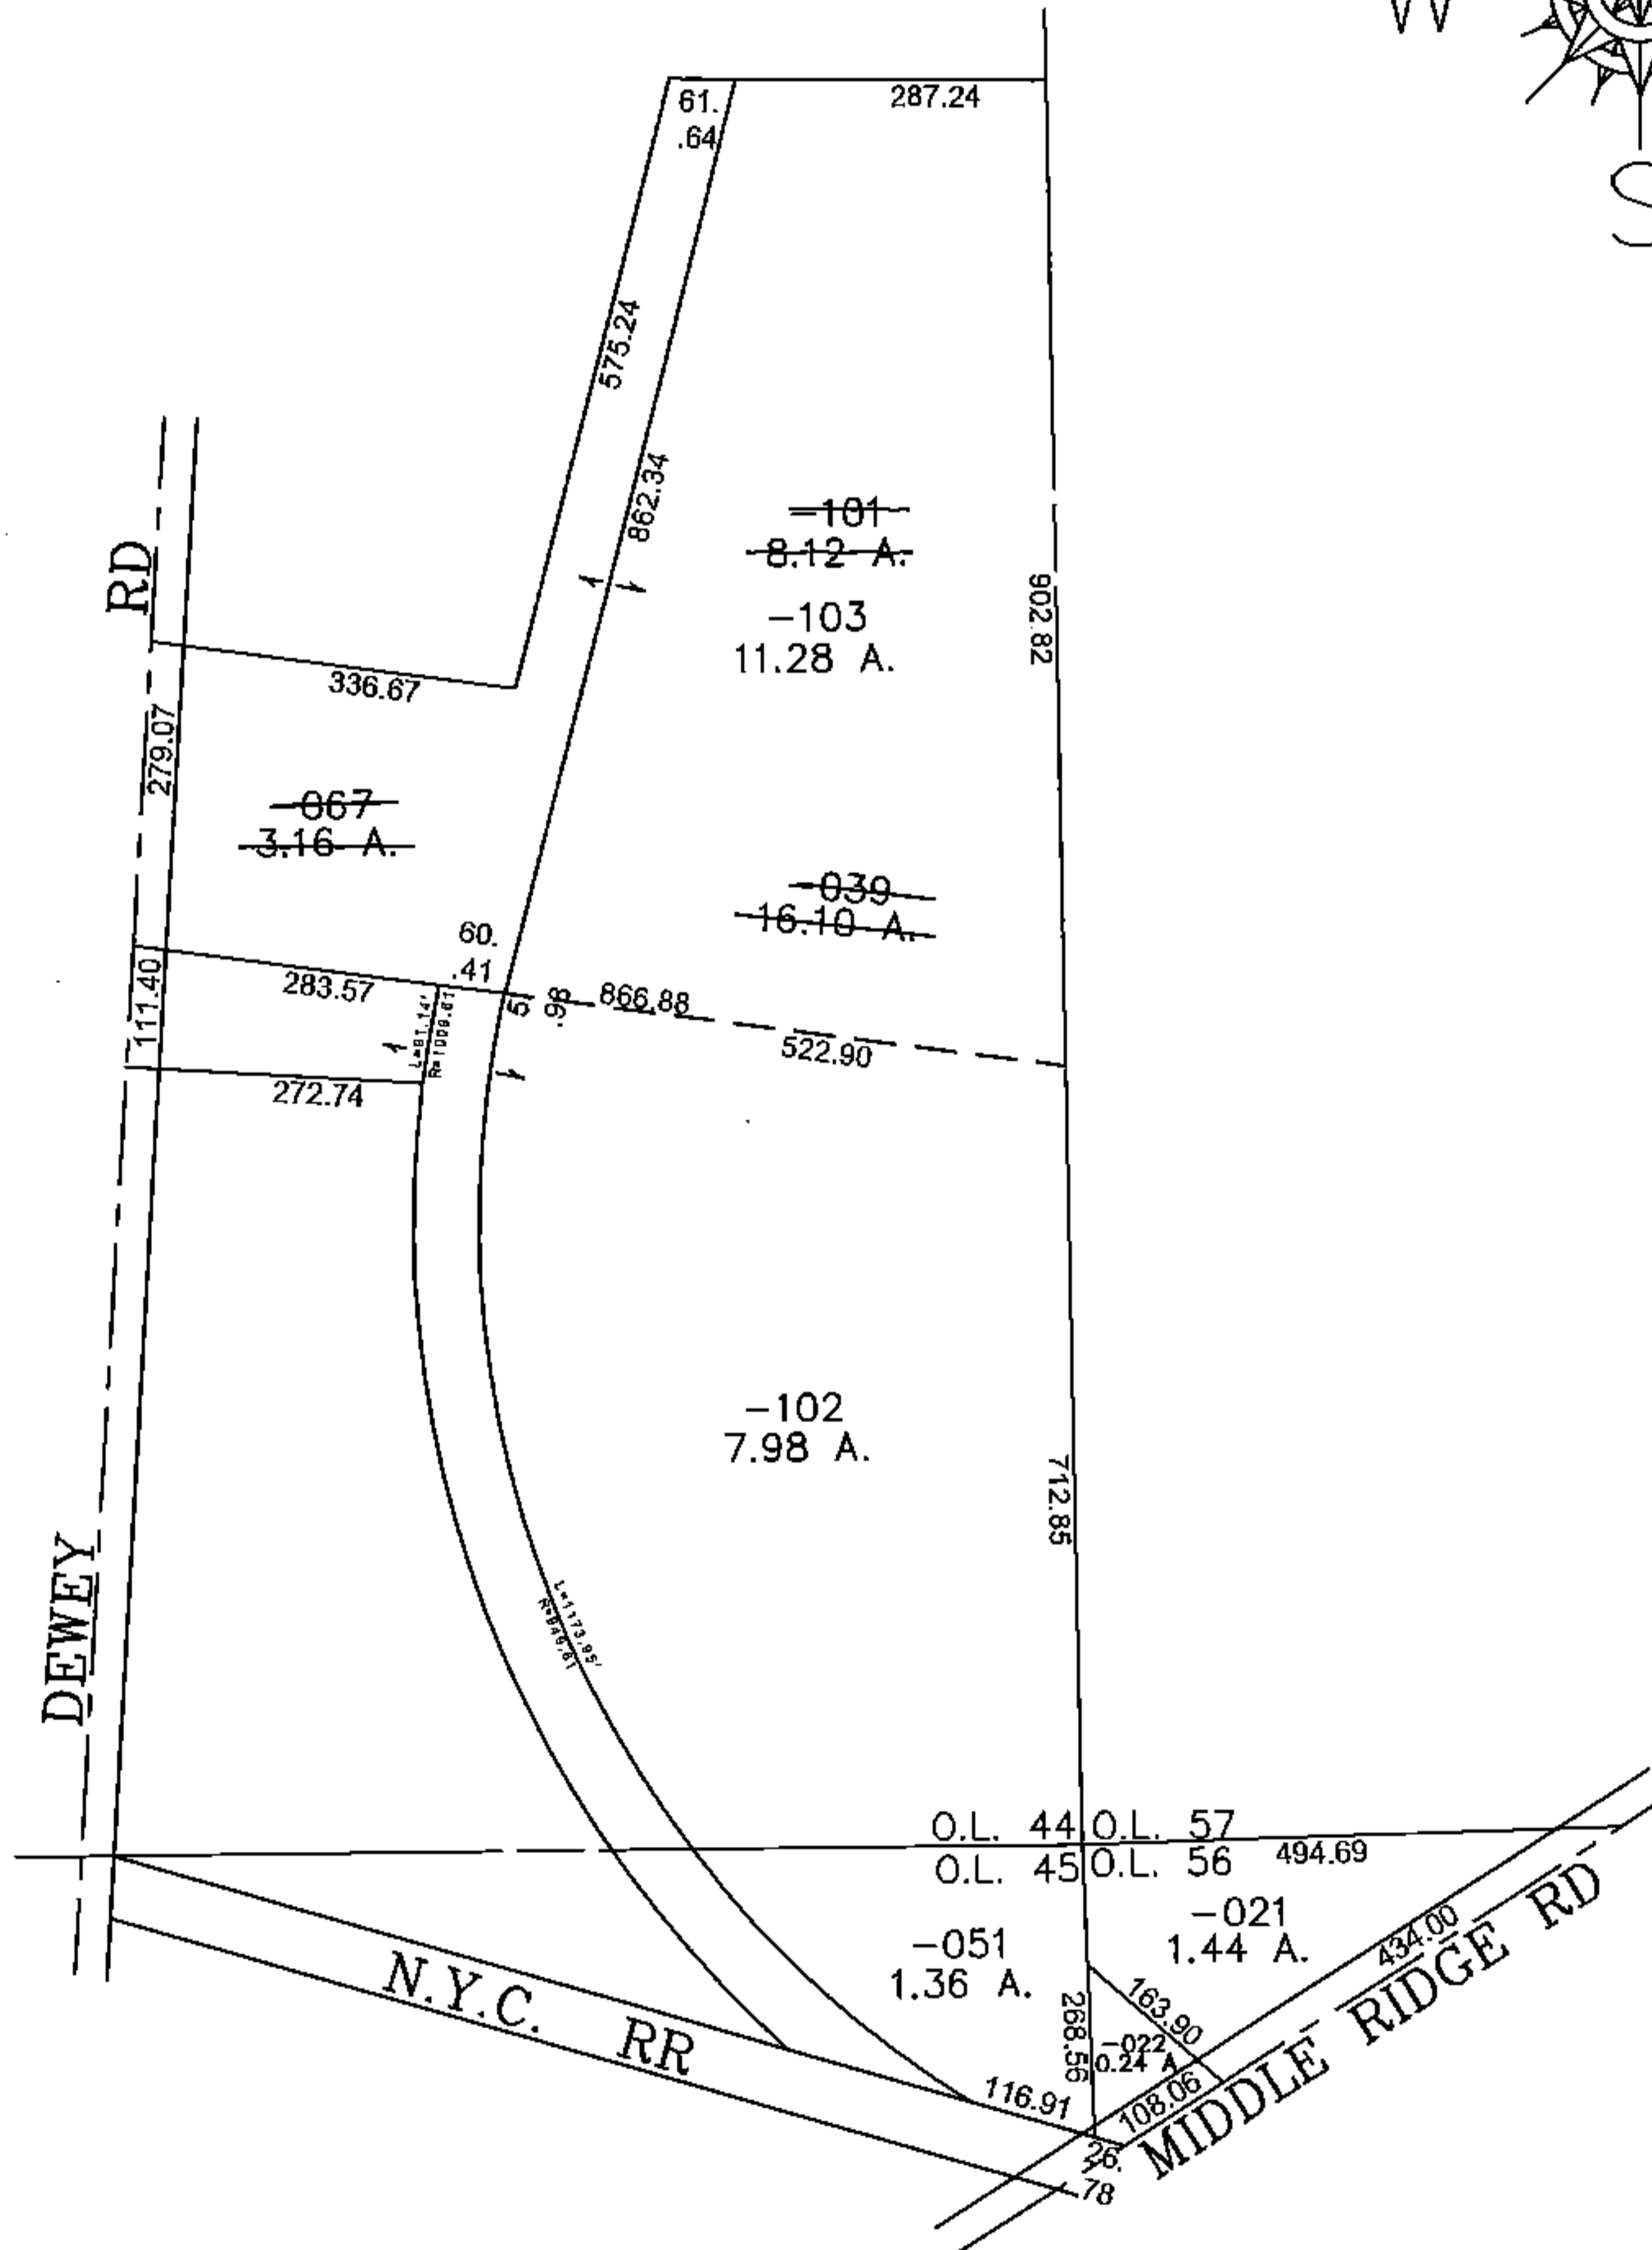

PARENT PARCEL: 05-00-044-000-039, -067
 CHILD PARCEL: 05-00-044-000-101, -102, -103
 STARTING POINT: SOUTHEASTERLY CORNER OF ORIGINAL LOT 44 & 45

15-03459

SPLITS/DEEDS PROCESSED
 LORAIN COUNTY TAX MAP DEPARTMENT
 226 MIDDLE AVE. ELYRIA, OHIO

SURVEYED BY: THOMAS SIMON
 CLOSURE: 0.00 : 10.000
 MAP PAGE(S): 05-00-044
 APPROVED BY: JAH DATE: 12/18/2015
 SCALE: 1" = 300 PRIOR INSTRUMENT: 20120410831