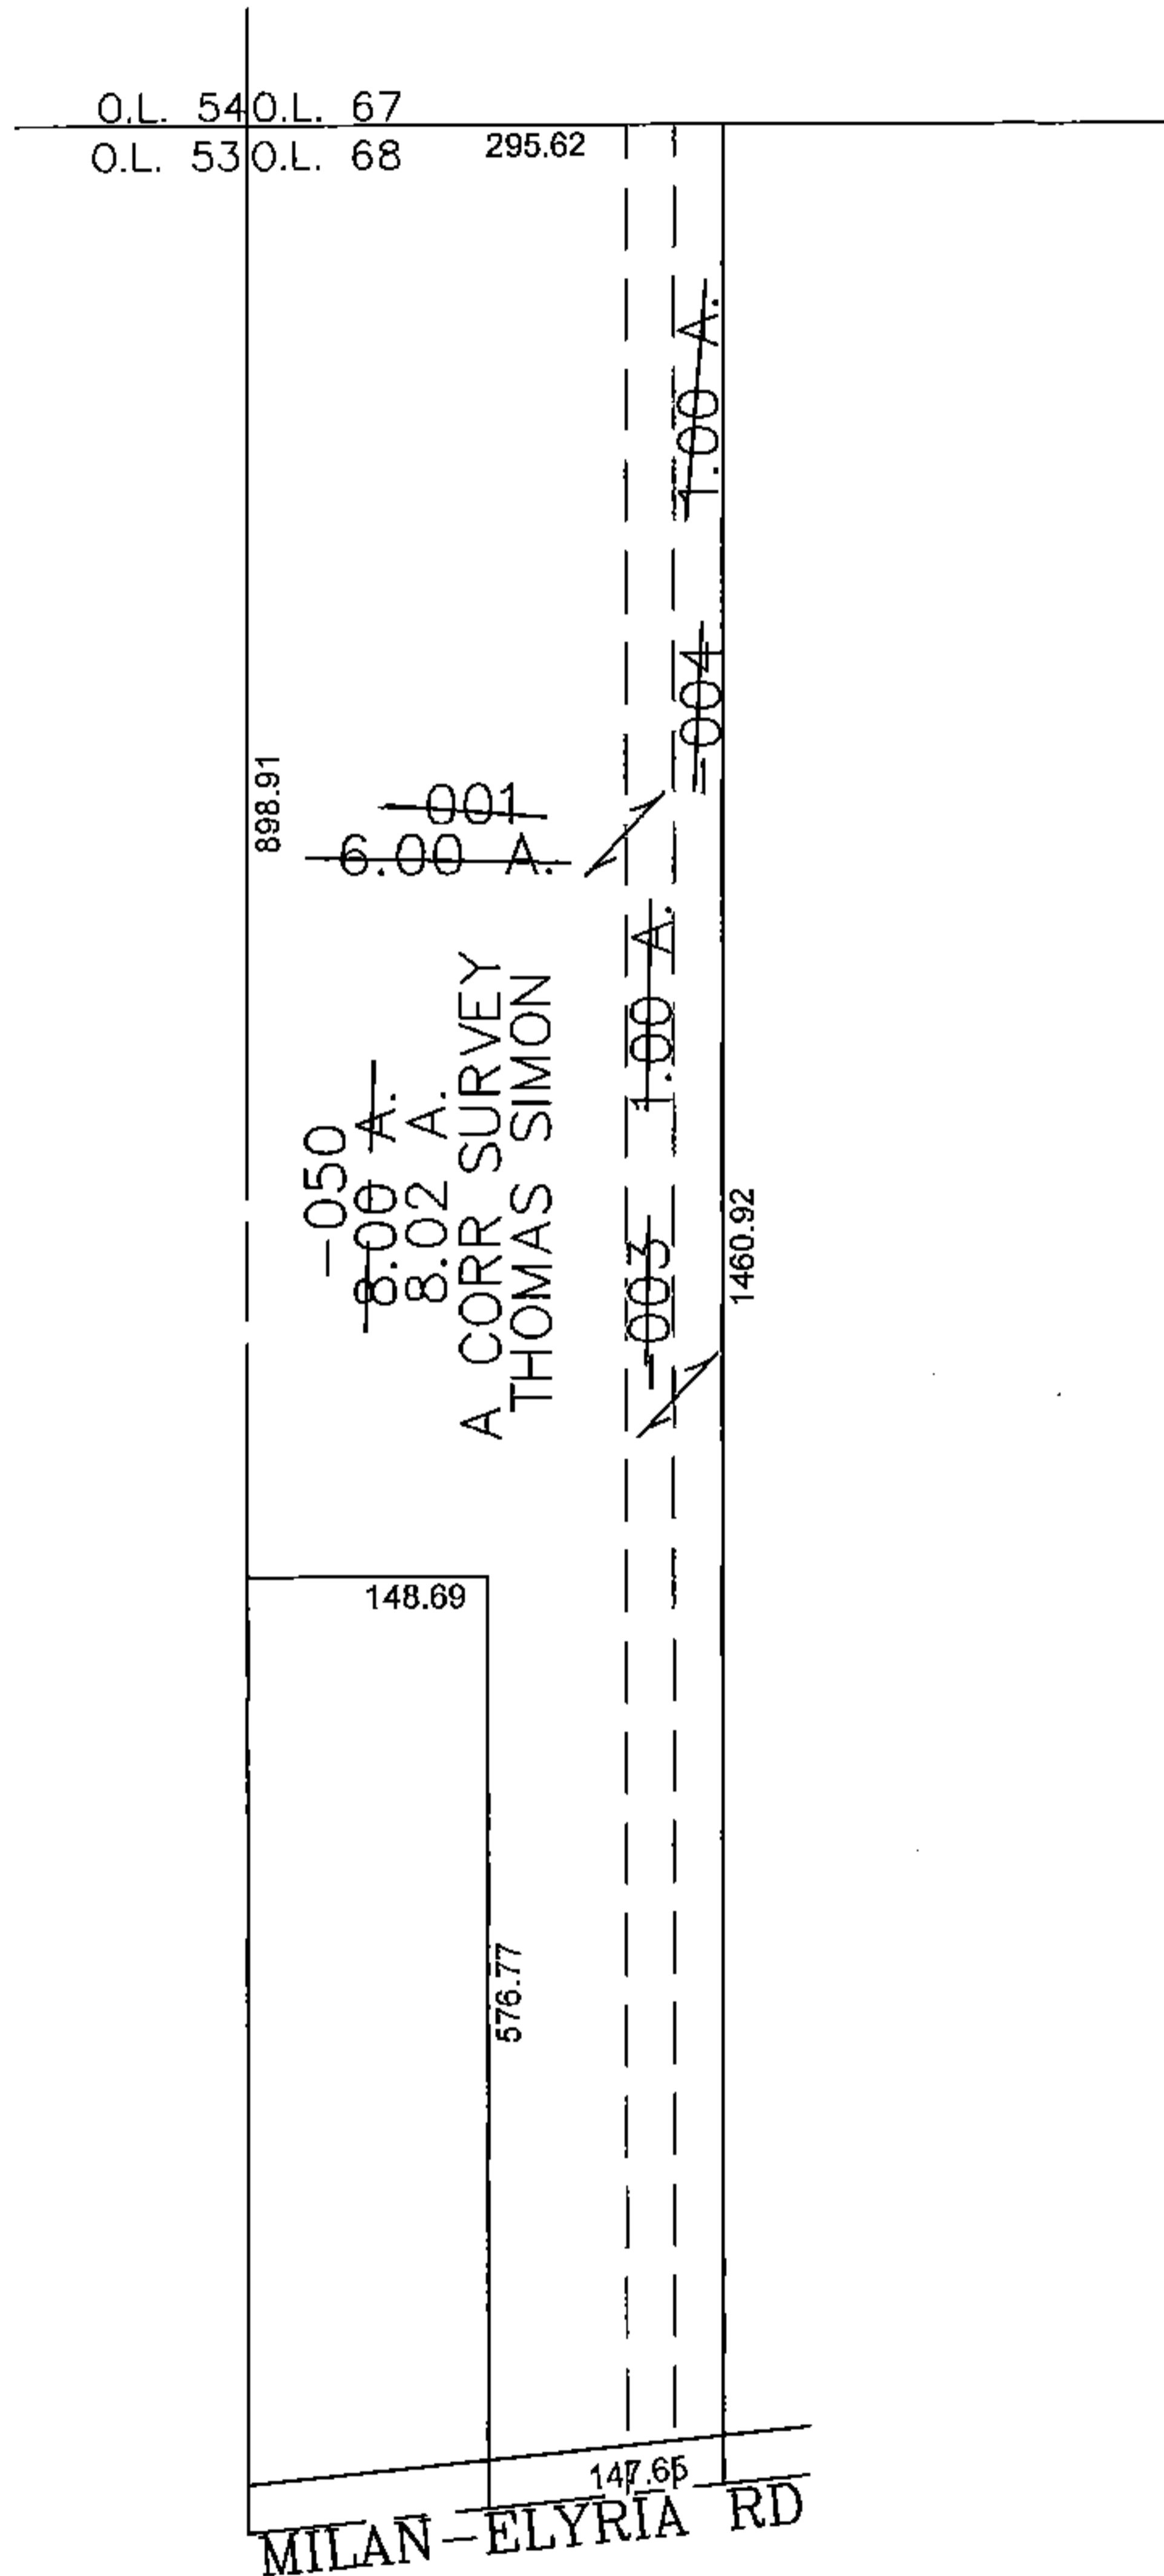

PARENT PARCEL: 05-00-068-000-001, -003, -004  
CHILD PARCEL: 05-00-068-000-050  
STARTING POINT: NORTHWEST CORNER OF ORIGINAL LOT 68

15-03455

**SPLITS/DEEDS PROCESSED**  
LORAIN COUNTY TAX MAP DEPARTMENT  
226 MIDDLE AVE. ELYRIA, OHIO

SURVEYED BY: THOMAS SIMON  
CLOSURE: 0.00 : 10,000  
MAP PAGE(S): 05-00-068-A  
APPROVED BY: JAH DATE: 12/16/2015  
SCALE: 1" = 200' PRIOR INSTRUMENT: 20150550316