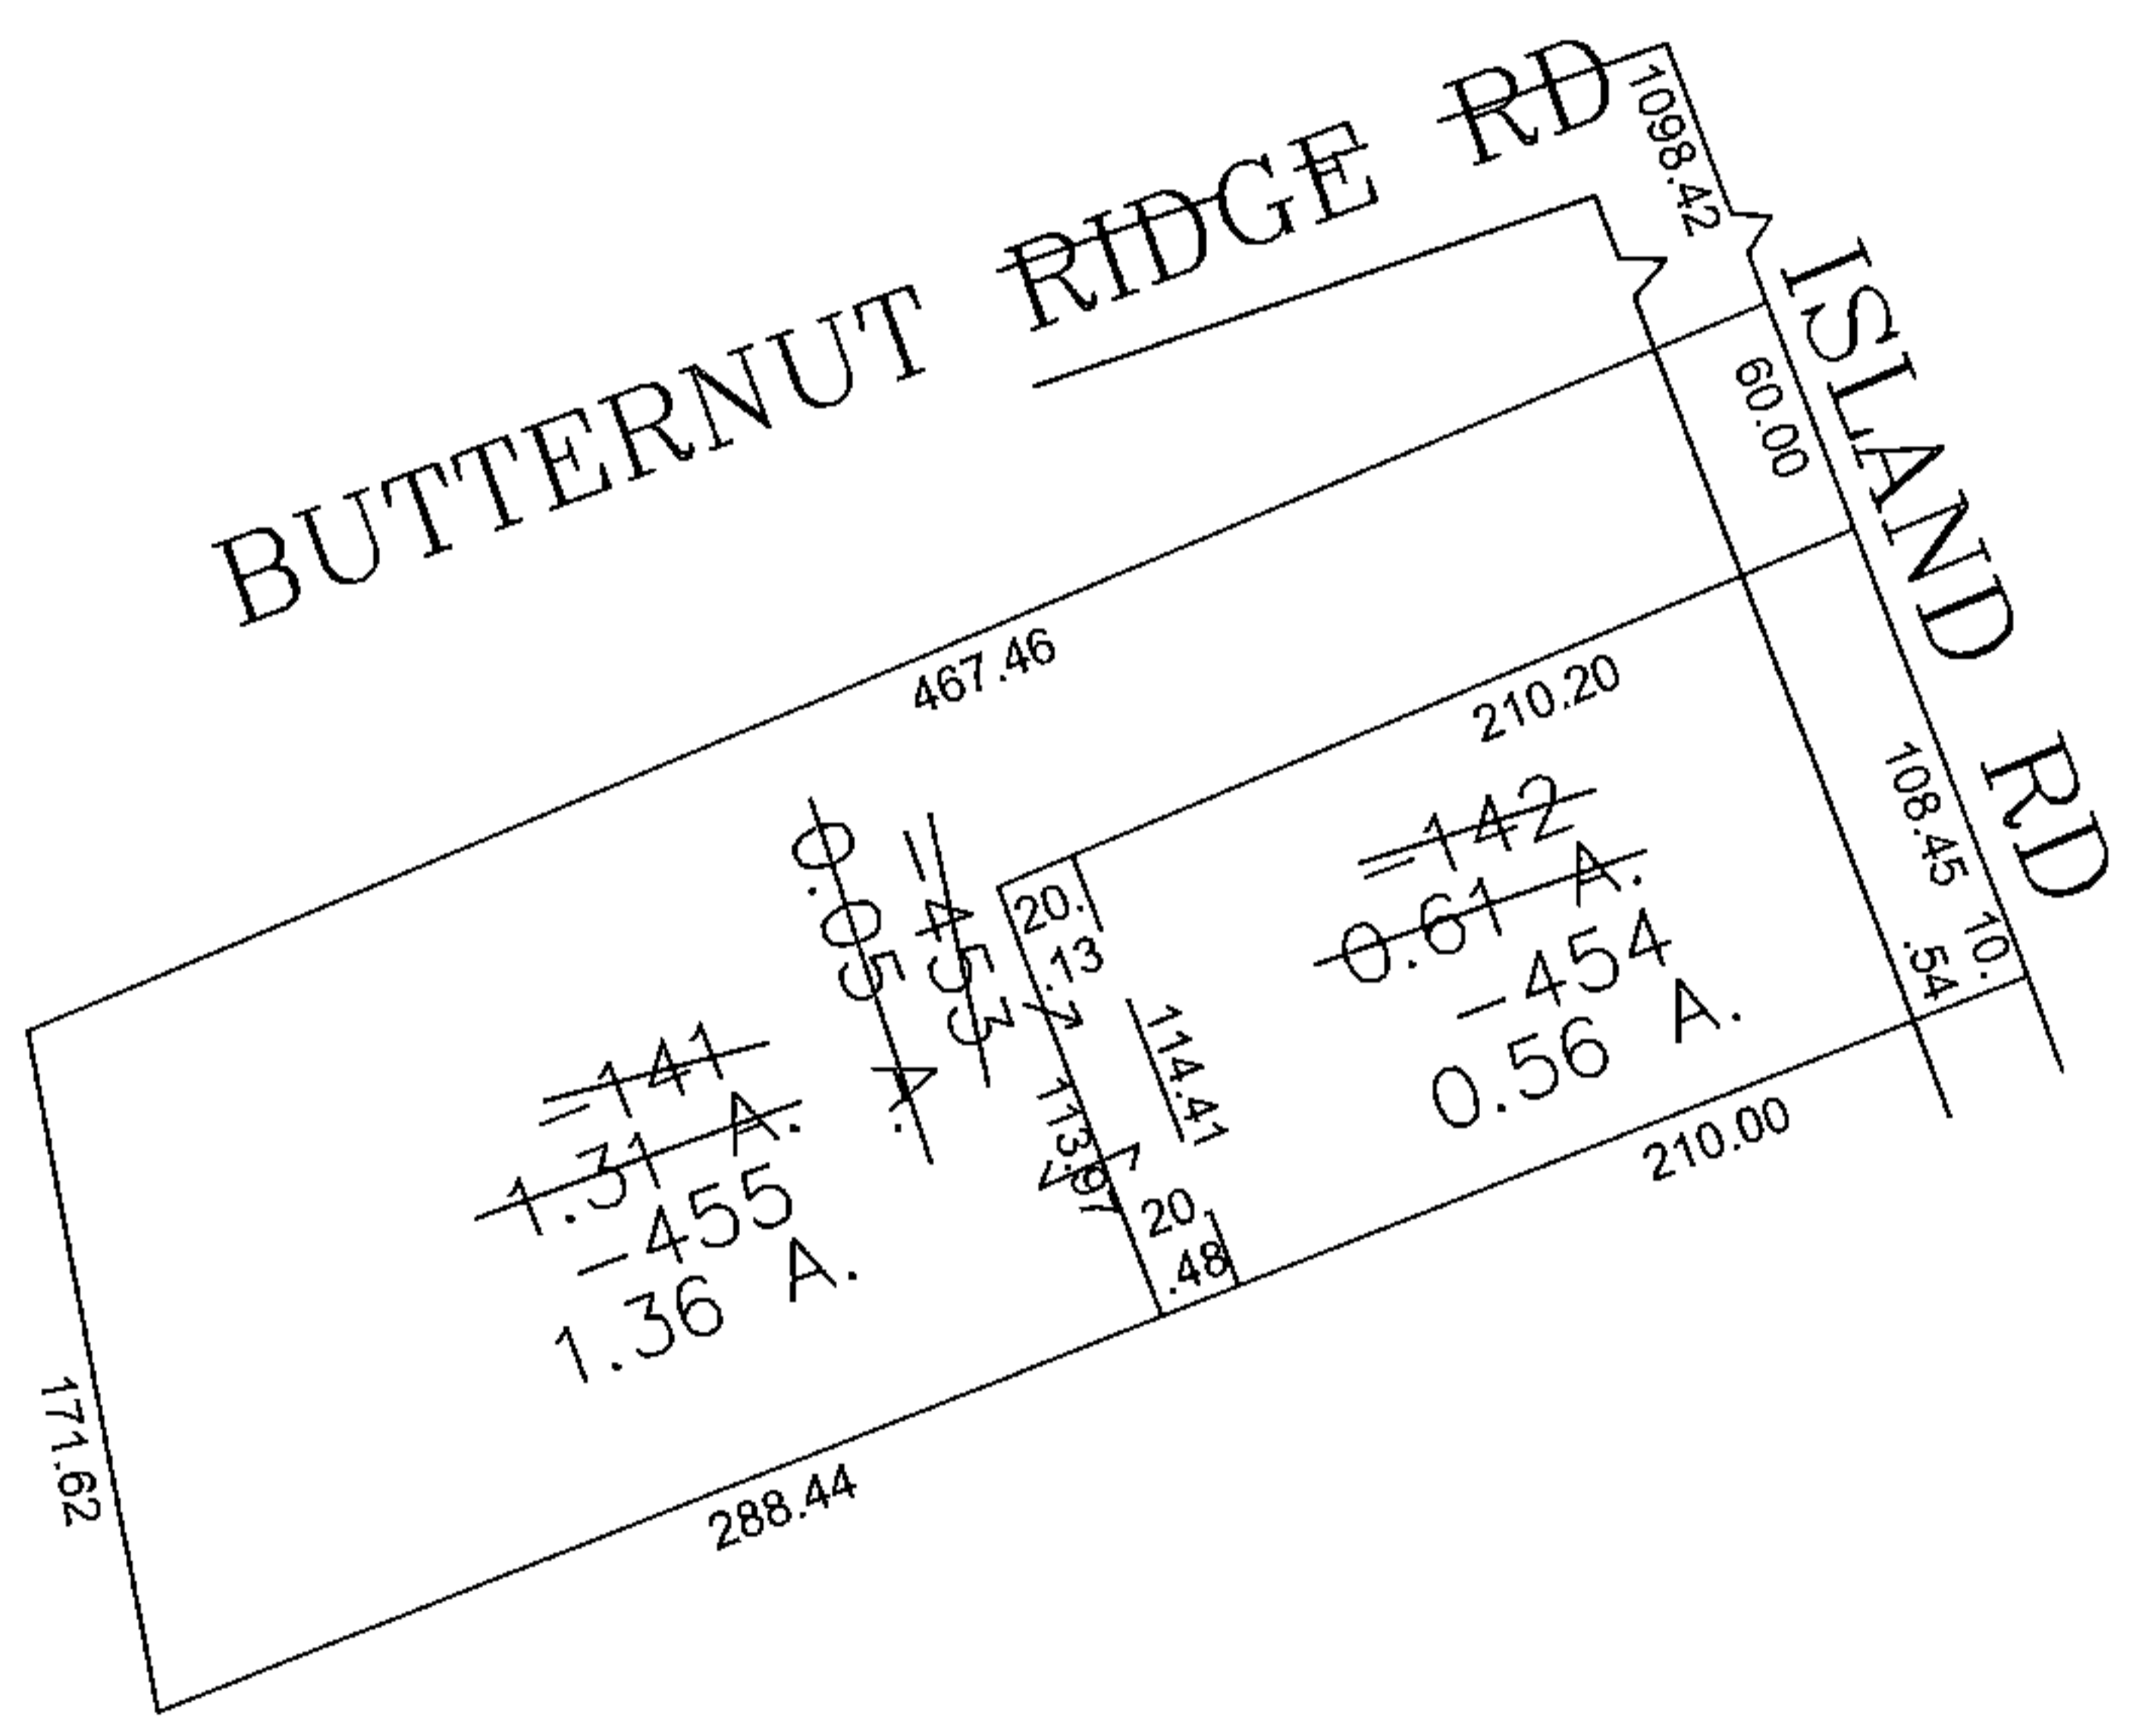

PARENT PARCEL: 07-00-013-000-141, -142  
 CHILD PARCEL: 07-00-013-000-453 THRU -455  
 STARTING POINT: CENTERLINE OF BUTTERNUT RIDGE RD & ISLAND RD

15-03453

SPLITS/DEEDS PROCESSED

LORAIN COUNTY TAX MAP DEPARTMENT  
 226 MIDDLE AVE. ELYRIA, OHIO

SURVEYED BY: WILFREDO BARBOSA  
 CLOSURE: 0.00 : 10,000  
 MAP PAGE(S): 07-00-013-A  
 APPROVED BY: JAH DATE: 12/14/2015  
 SCALE: 1" = 100 PRIOR INSTRUMENT: OR 1406/639