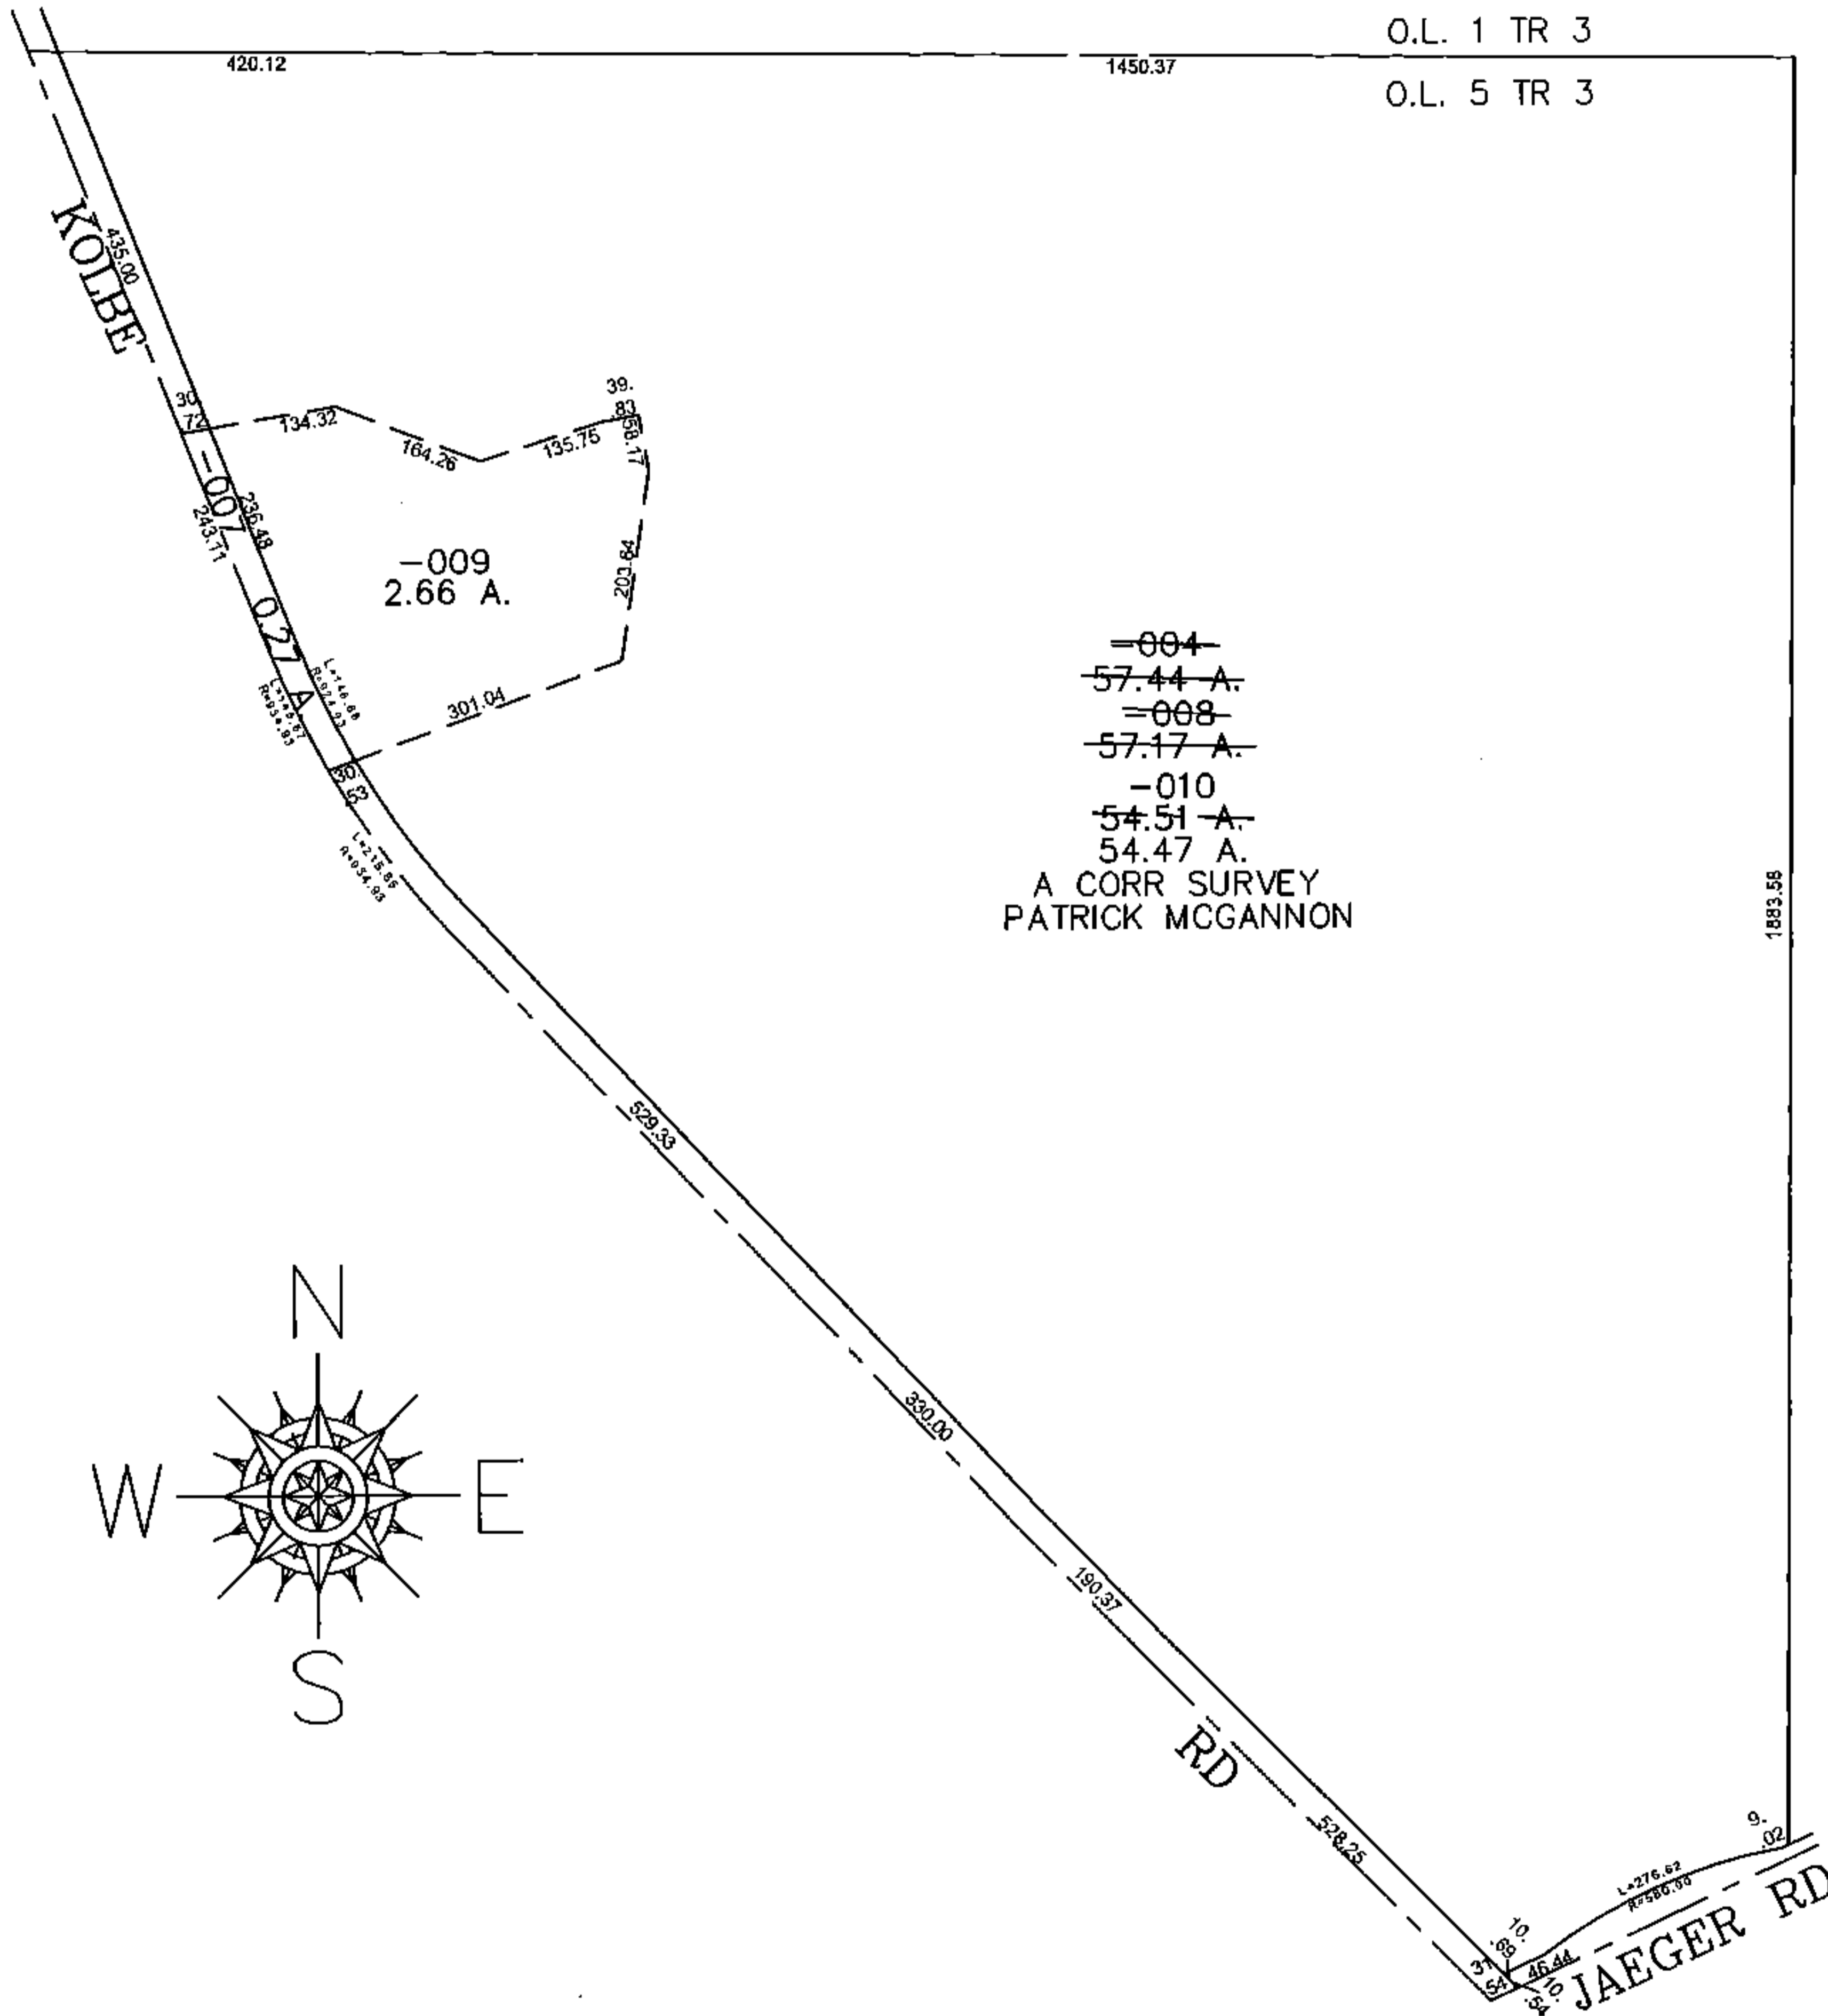

PARENT PARCEL: 02-03-005-103-004

CHILD PARCEL: 02-03-005-103-007 TRHU -010

STARTING POINT: CENTERLINE OF KOLBE RD & O.L. 5

15-03452

SPLITS/DEEDS PROCESSED
 LORAIN COUNTY TAX MAP DEPARTMENT
 226 MIDDLE AVE. ELYRIA, OHIO

SURVEYED BY: PATRICK MCGANNON
 CLOSURE: 0.00 : 10,000
 MAP PAGE(S): 02-03-005
 APPROVED BY: JAH DATE: 12/14/2015
 SCALE: 1" = 300 PRIOR INSTRUMENT: 20000711952