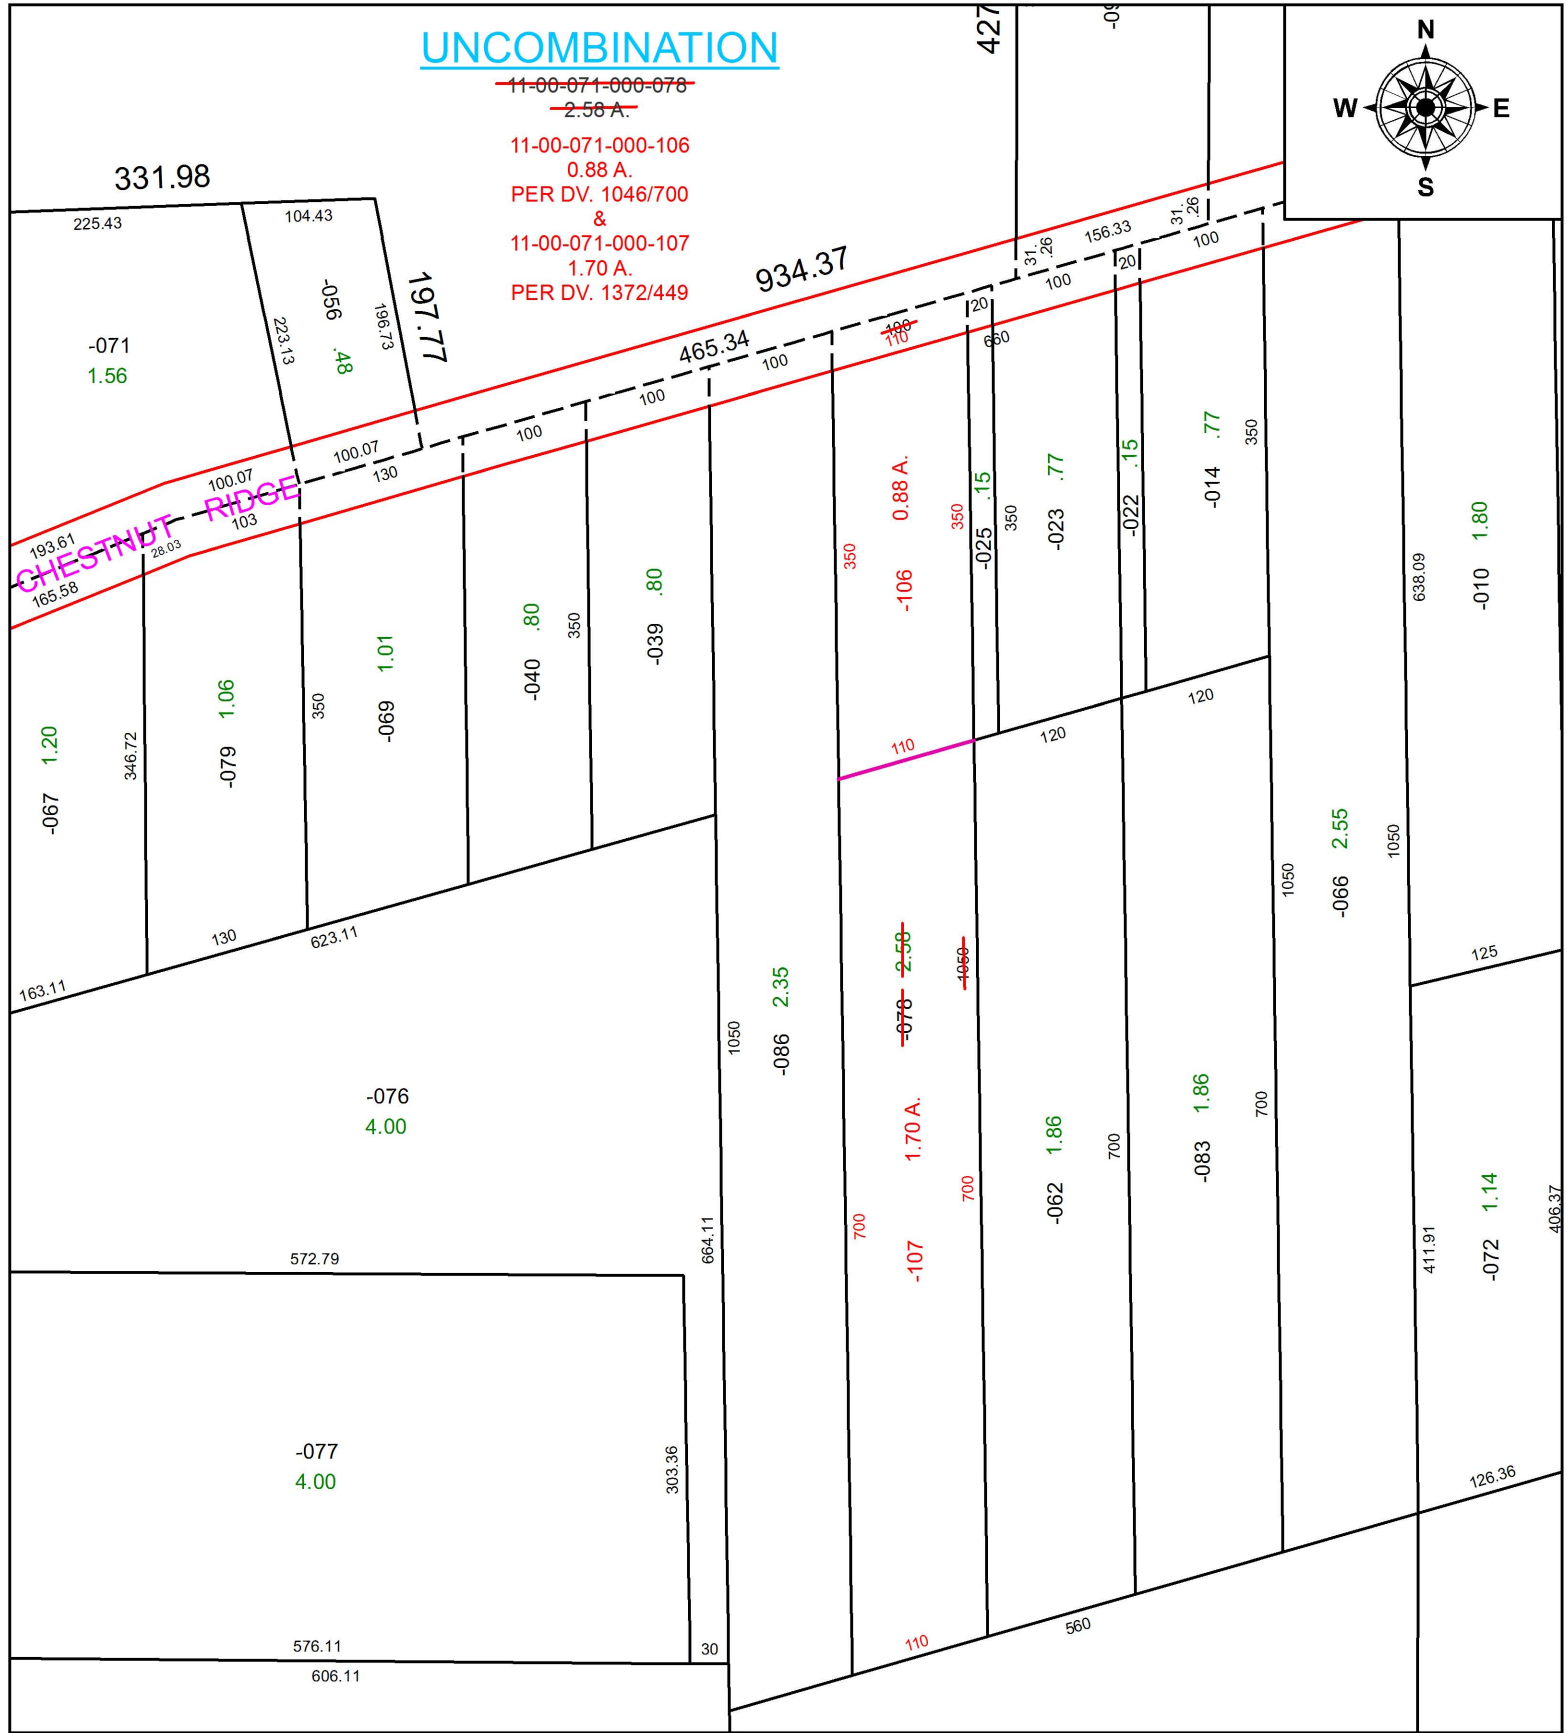

PARENT PARCEL: 11-00-071-000-078

CHILD PARCEL: 11-00-071-000-106 & -107

16-03452-U

STARTING POINT: PARCEL # 1 - CL OF CHESTNUT RIDGE RD. & N.W. CORNER OF HONEY (DV 420/184) & PARCEL # 2 - N.W. CORNER OF LEYDIG (DV 1046/700)

### UNCOMBINATION

~~11-00-071-000-078~~  
~~2.58 A.~~

11-00-071-000-106  
0.88 A.

PER DV. 1046/700

&

11-00-071-000-107

1.70 A.

PER DV. 1372/449

**SPLITS/DEEDS PROCESSED**  
LORAIN COUNTY TAX MAP DEPARTMENT  
226 MIDDLE AVE. ELYRIA, OH

SURVEYED BY: NA  
CLOSURE: 1: 10,000  
MAP PAGE(S): 11-00-071  
APPROVED BY: TJS DATE: 5/18/16  
SCALE: 1" = 150 PRIOR INSTRUMENT: DV XXXX/XXXX