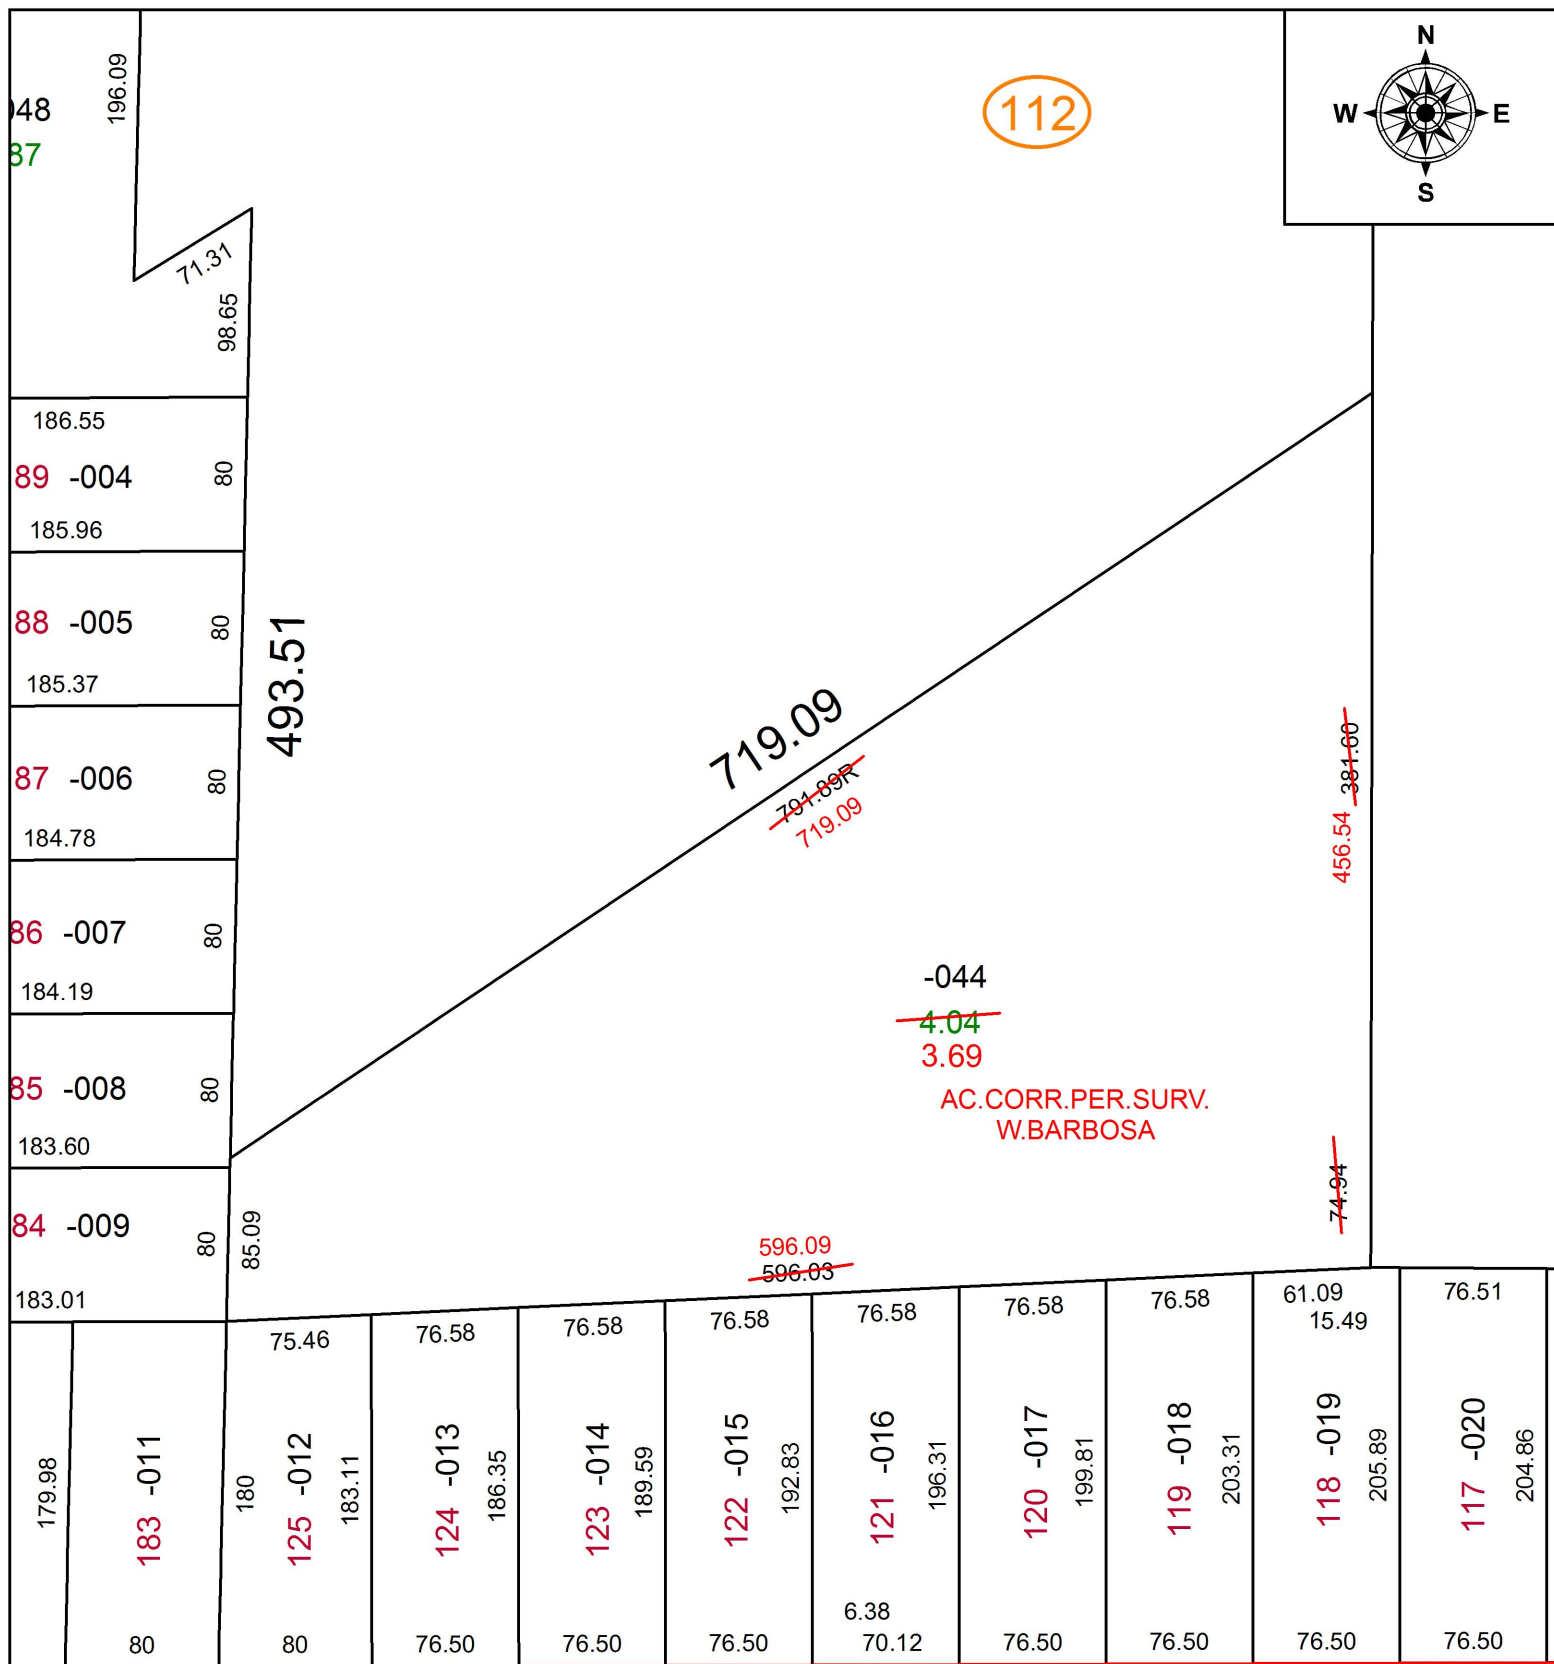

PARENT PARCEL: 07-00-016-112-044

CHILD PARCEL: XX-XX-XXX-XXX-XXX

STARTING POINT: SOUTHEAST CORNER OF S/L 184 IN WIL LOU ACRES SUB. NO 4

16-03451-D

181.69  
NA

**SPLITS/DEEDS PROCESSED**  
LORAIN COUNTY TAX MAP DEPARTMENT  
226 MIDDLE AVE. ELYRIA, OH

SURVEYED BY: WILFREDO BARBOSA  
CLOSURE: 1: 1,192,364  
MAP PAGE(S): 7-00-016-B  
APPROVED BY: RRM DATE: 5-17-16  
SCALE: 1" = 100 PRIOR INSTRUMENT: 20130462488