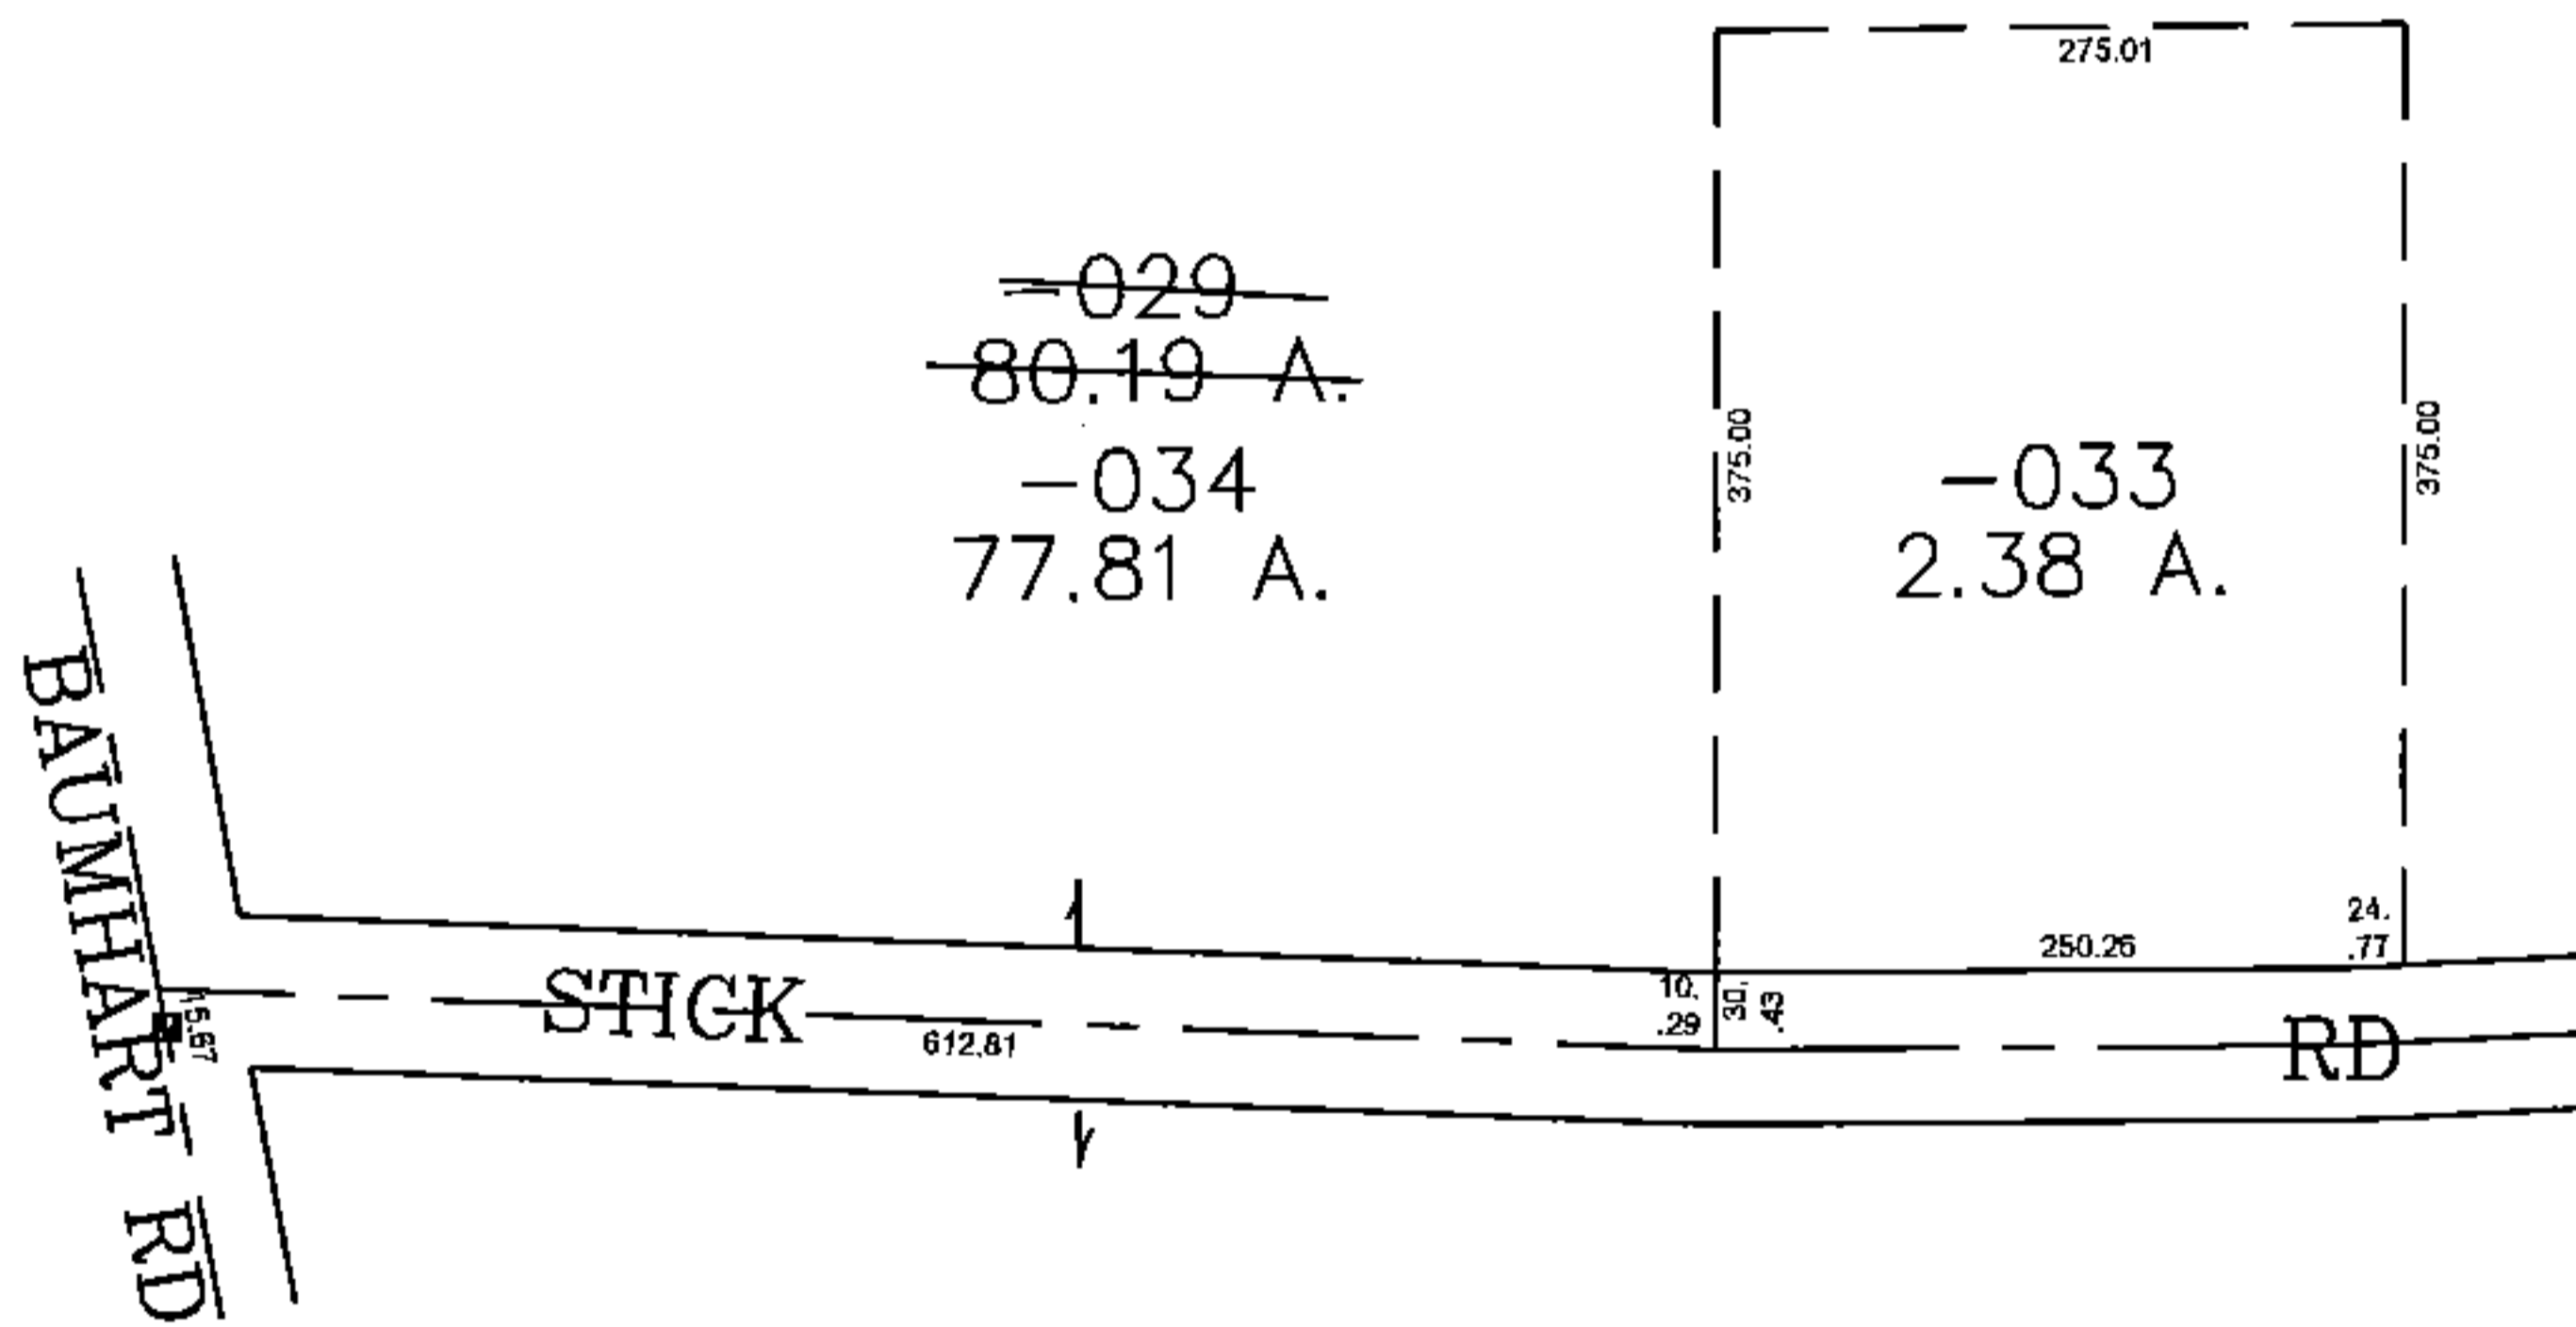

PARENT PARCEL: 01-00-074-000-029

CHILD PARCEL: 01-00-074-000-033, -034

STARTING POINT: CENTERLINE OF BAUMHART RD & STICK RD

15-03447

**SPLITS/DEEDS PROCESSED**  
 LORAIN COUNTY TAX MAP DEPARTMENT  
 226 MIDDLE AVE. ELYRIA, OHIO

SURVEYED BY: SEAN BOLLAND  
 CLOSURE: 0.00 : 10.000  
 MAP PAGE(S): 01-00-074-A  
 APPROVED BY: JAH DATE: 12/7/2015  
 SCALE: 1" = 200 PRIOR INSTRUMENT: 20020850031