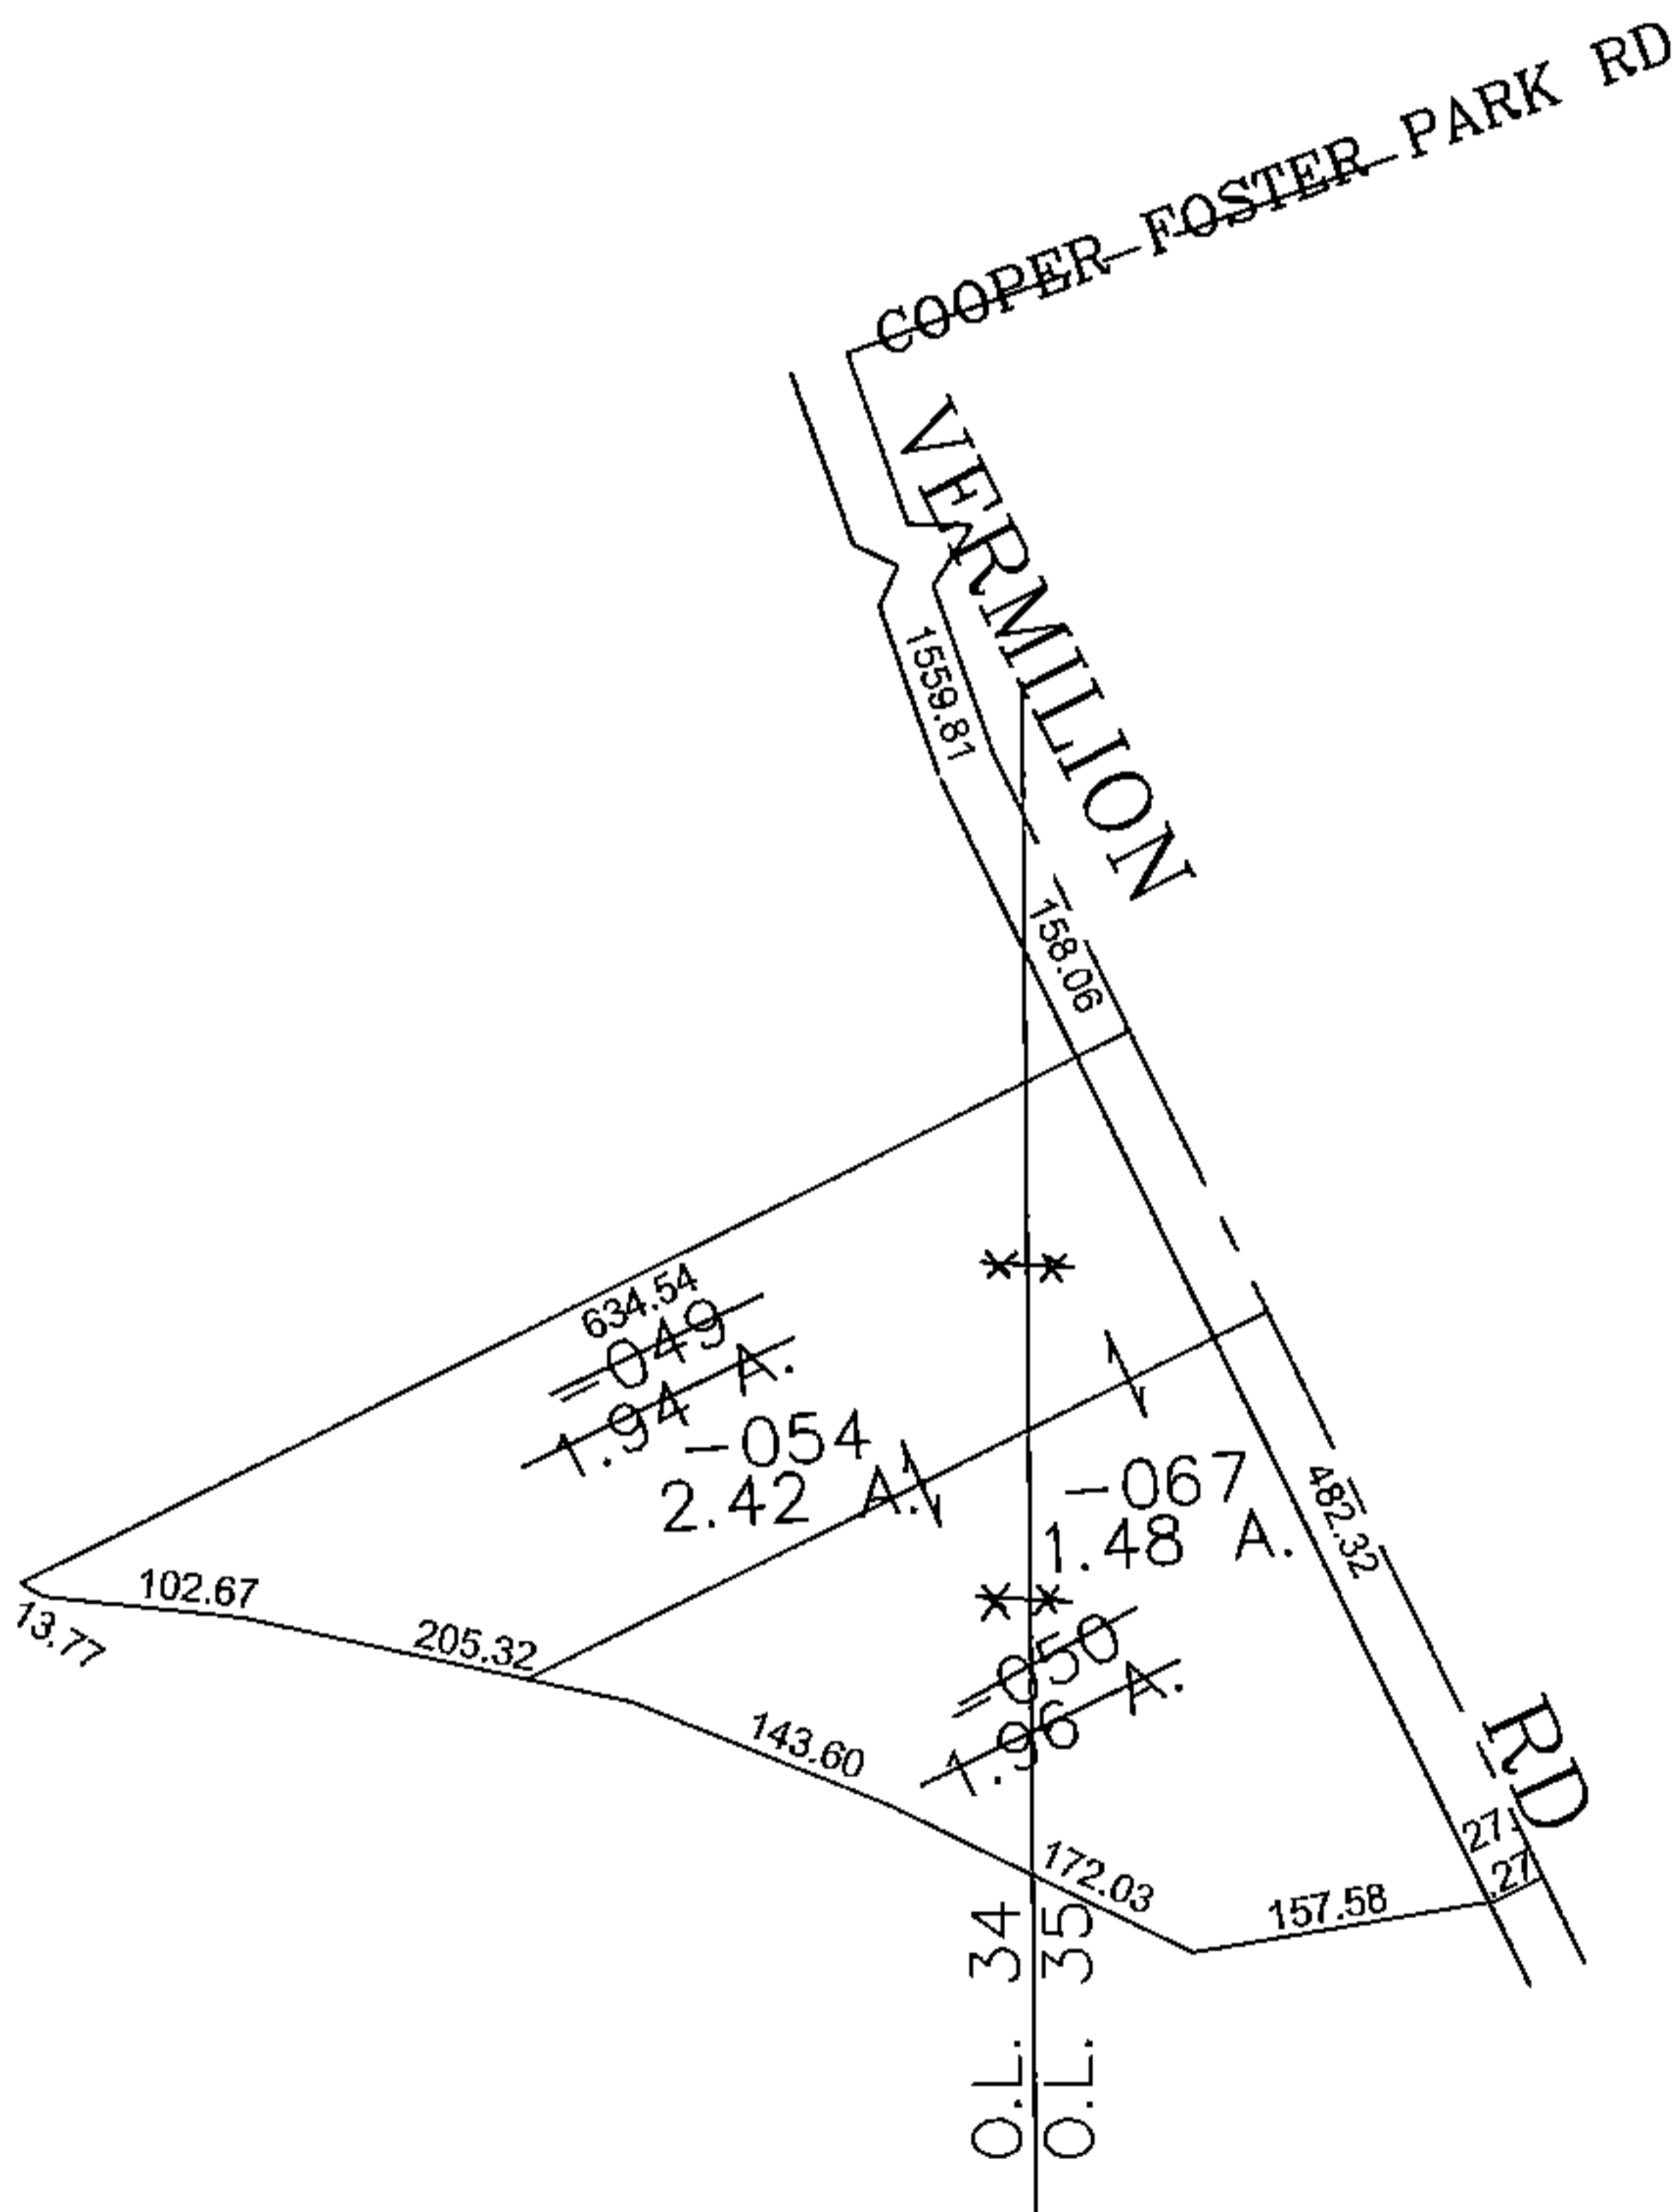

PARENT PARCEL: 01-00-034-000-049, 01-00-035-000-050

CHILD PARCEL: 01-00-034-000-054, 01-00-035-000-067

STARTING POINT: CENTERLINE OF VERMILION RD & COOPER FOSTER PARK RD

15-03442

SPLITS/DEEDS PROCESSED
 LORAIN COUNTY TAX MAP DEPARTMENT
 226 MIDDLE AVE. ELYRIA, OHIO

SURVEYED BY: THOMAS SIMON
 CLOSURE: 0.00 : 10,000
 MAP PAGE(S): 01-00-034
 APPROVED BY: JAH DATE: 11/18/2015
 SCALE: 1" = 200' PRIOR INSTRUMENT: 20020804918