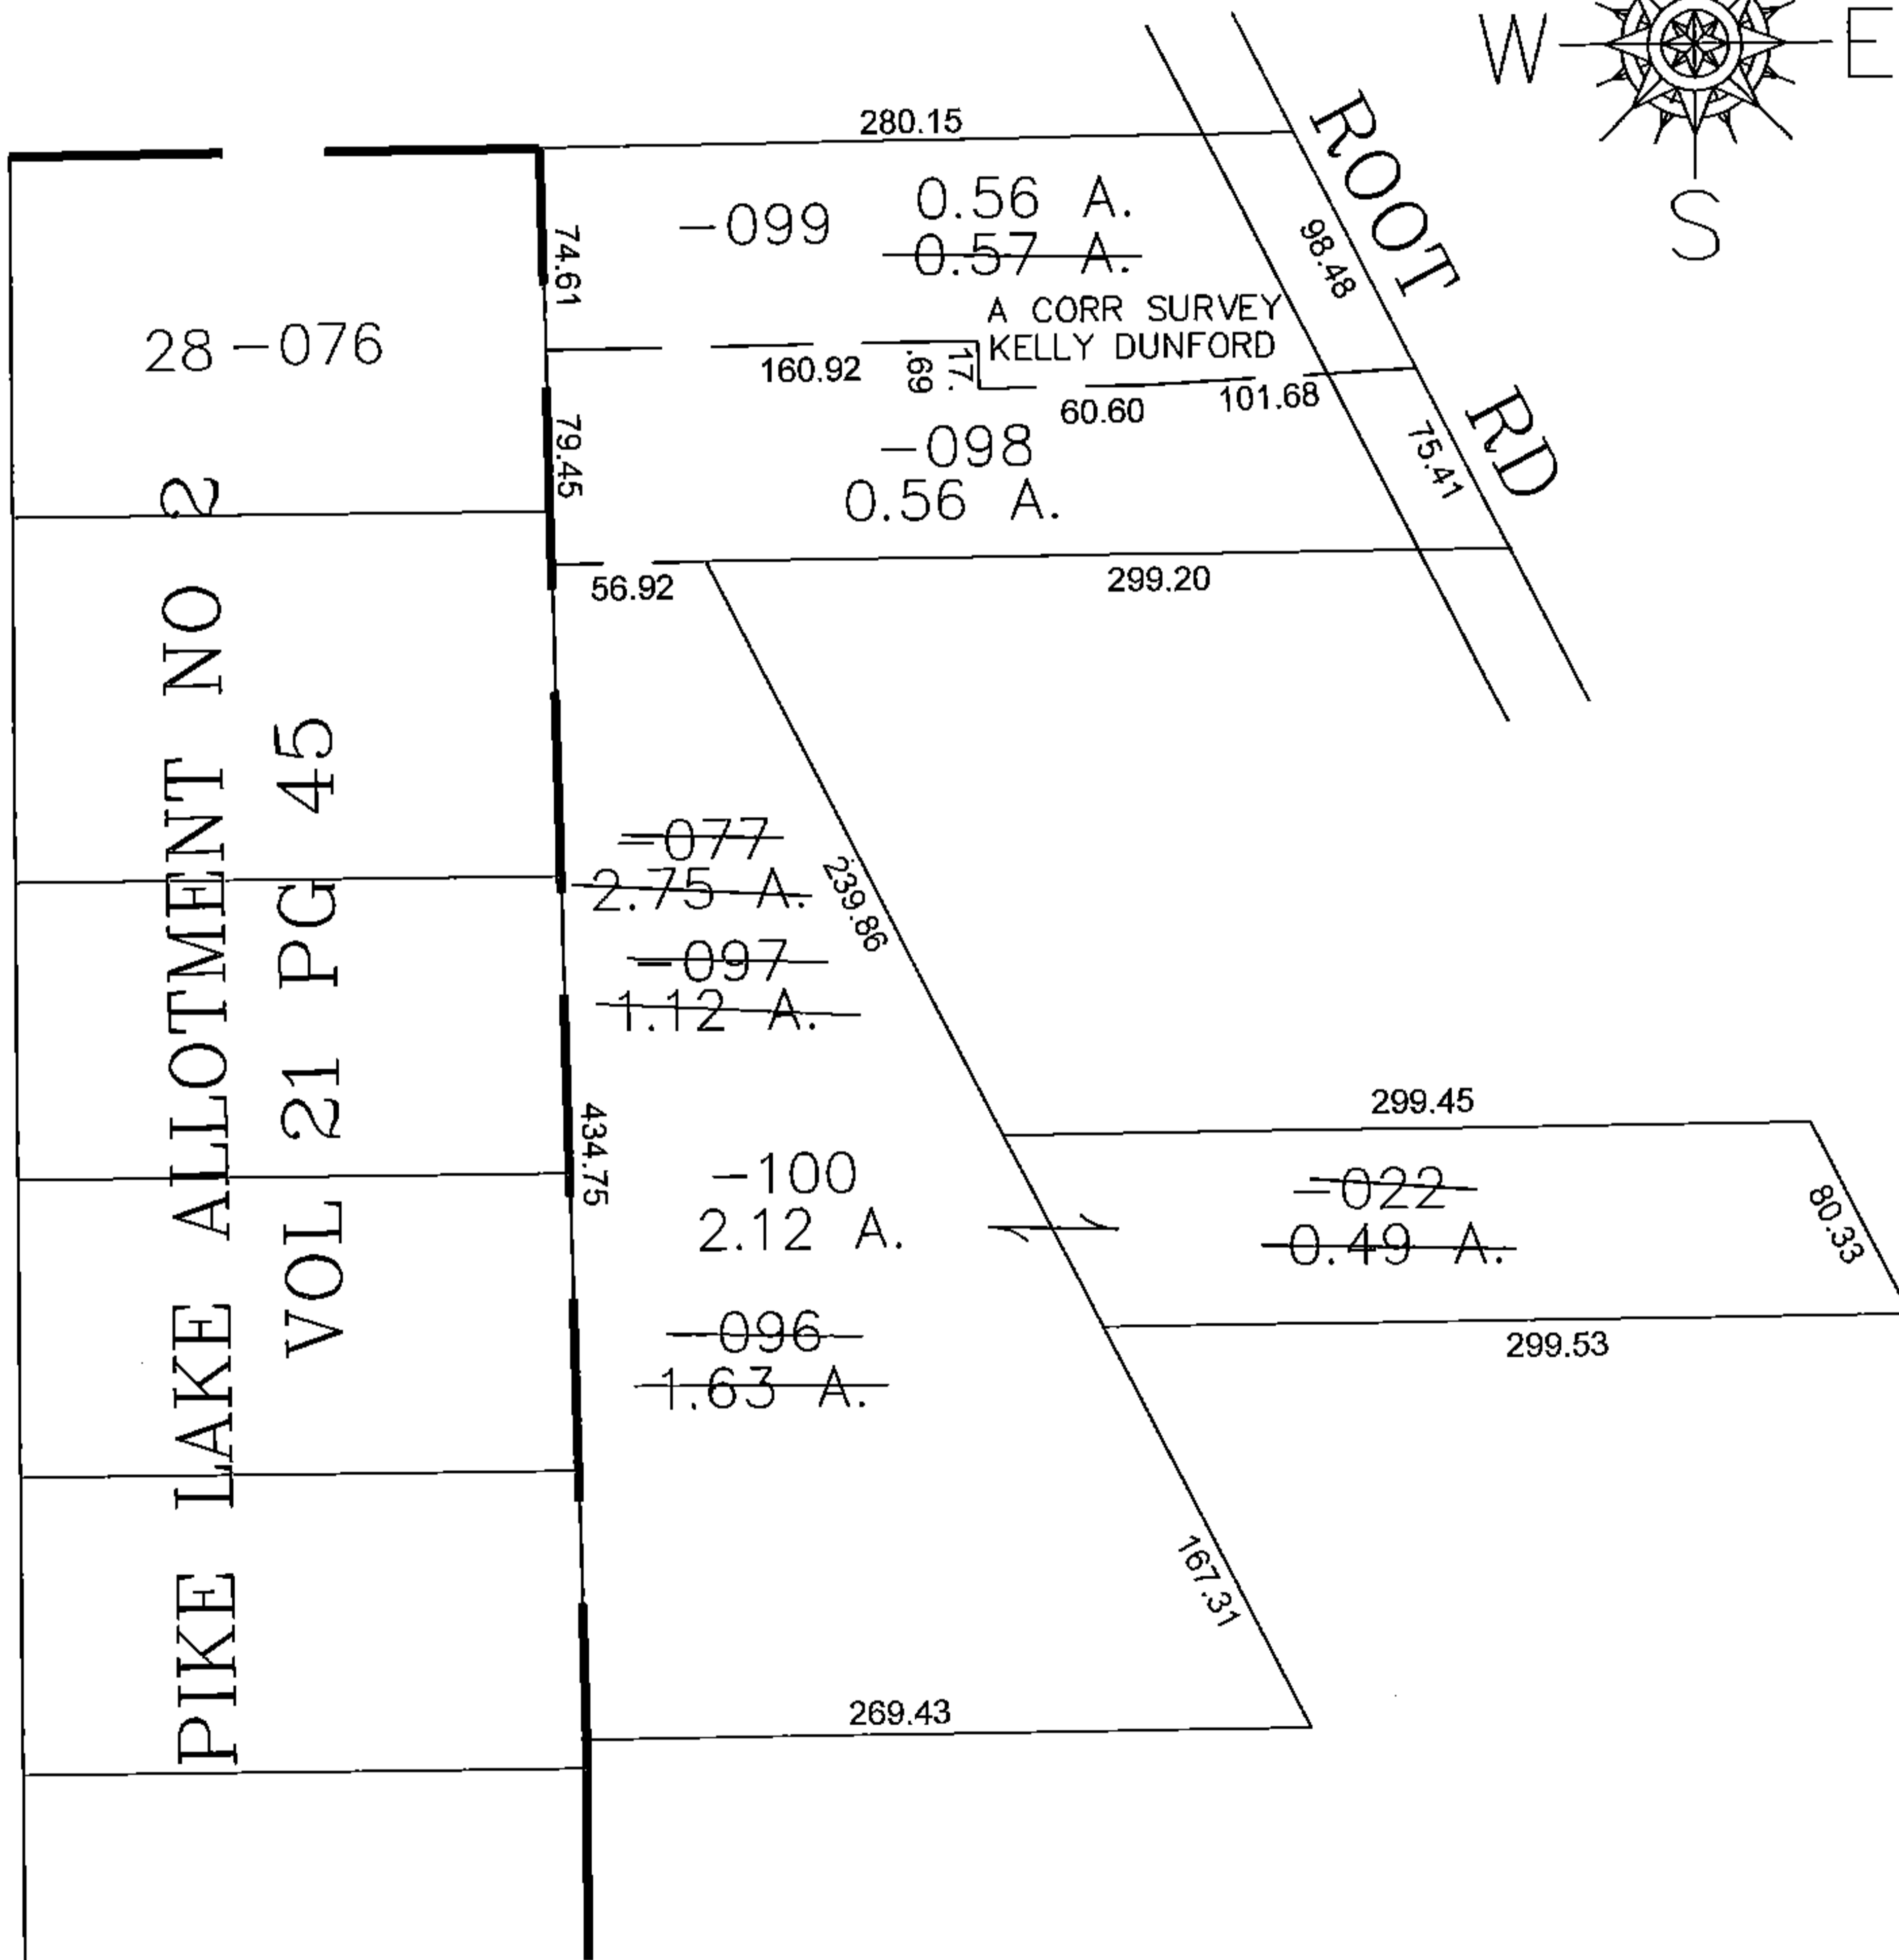

PARENT PARCEL: 07-00-022-101-077

CHILD PARCEL: 07-00-022-101-096 THRU -099

STARTING POINT: NORTHEAST CORNER OF S/L 28 IN PIKE LAKE ALLOT. NO 2

15-03441

SPLITS/DEEDS PROCESSED

LORAIN COUNTY TAX MAP DEPARTMENT
226 MIDDLE AVE. ELYRIA, OHIO

SURVEYED BY: KELLY DUNFORD

CLOSURE: 0.00 : 10.000

MAP PAGE(S): 07-00-022

APPROVED BY: JAH DATE: 11/16/2015

SCALE: 1" = 100 PRIOR INSTRUMENT: 20130480220