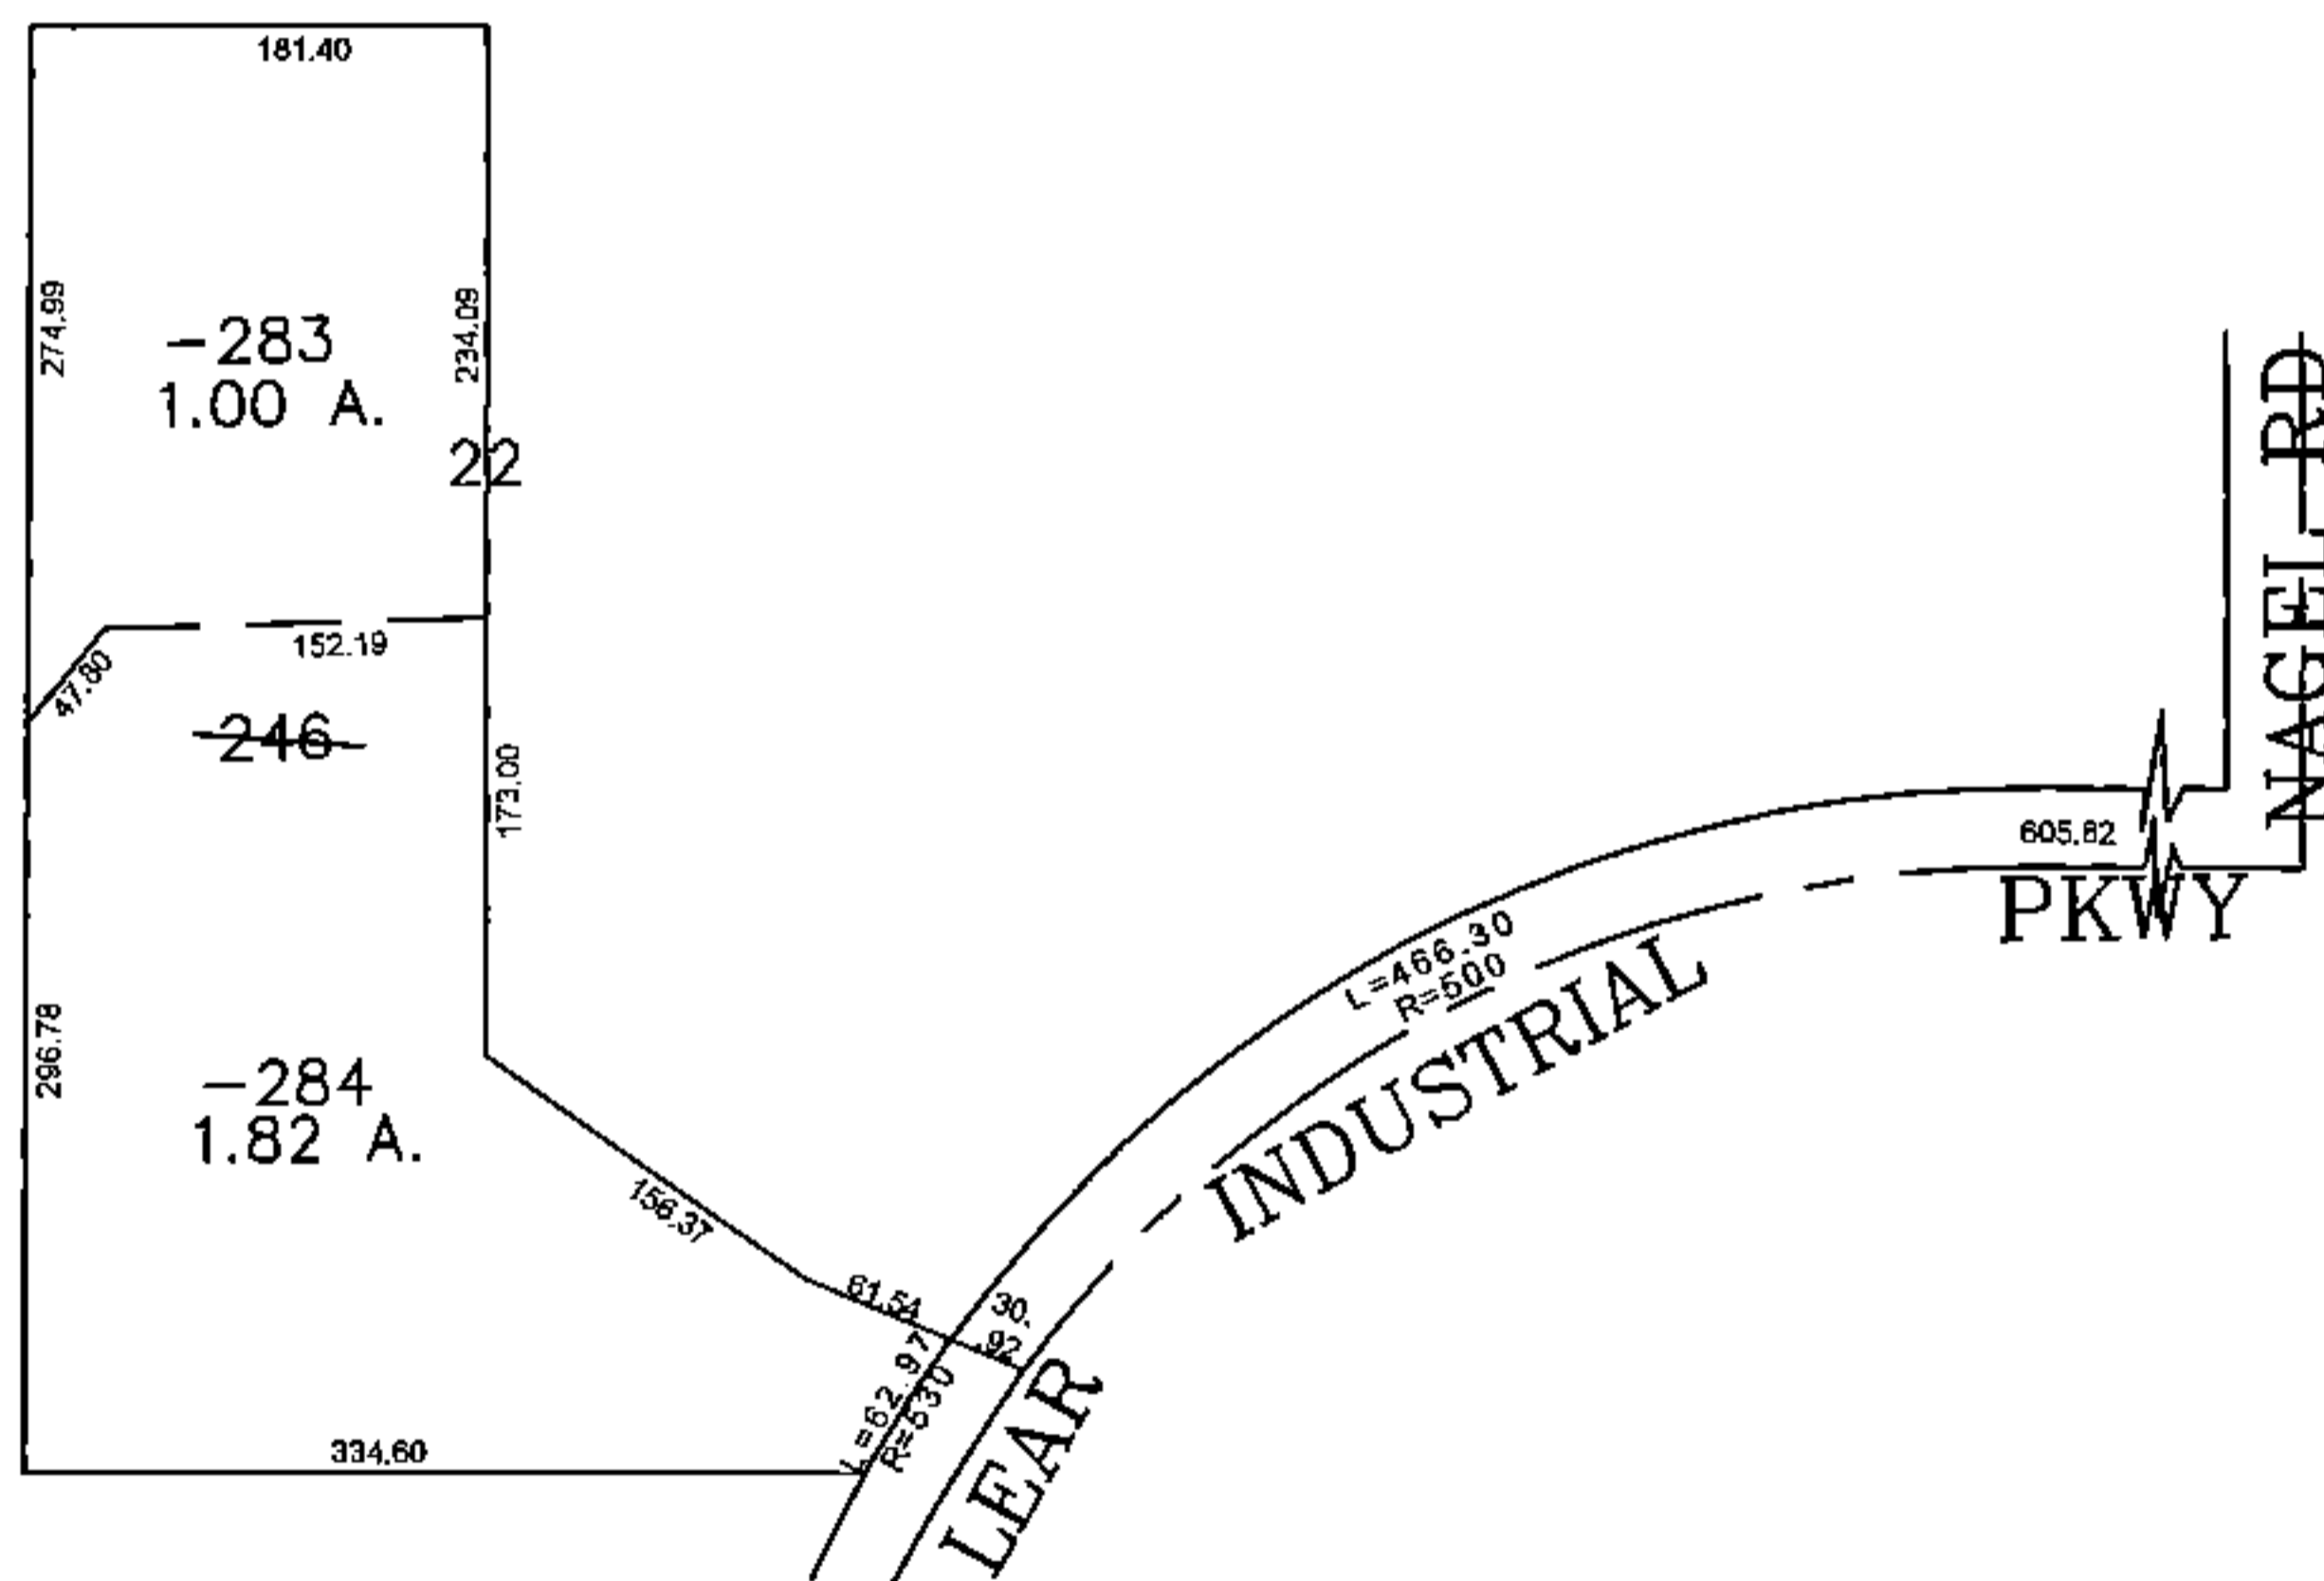

PARENT PARCEL: 04-00-021-000-246

CHILD PARCEL: 04-00-021-000-283, -284

STARTING POINT: CENTERLINE OF LEAR INDUSTRIAL PKWY & NAGEL RD

15-03437

SPLITS/DEEDS PROCESSED
 LORAIN COUNTY TAX MAP DEPARTMENT
 226 MIDDLE AVE. ELYRIA, OHIO

SURVEYED BY: MIKE SPELLACY
 CLOSURE: 0.00 : 10.000
 MAP PAGE(S): 04-00-021-D
 APPROVED BY: JAH DATE: 11/3/2015
 SCALE: 1" = 200' PRIOR INSTRUMENT: 20070211837