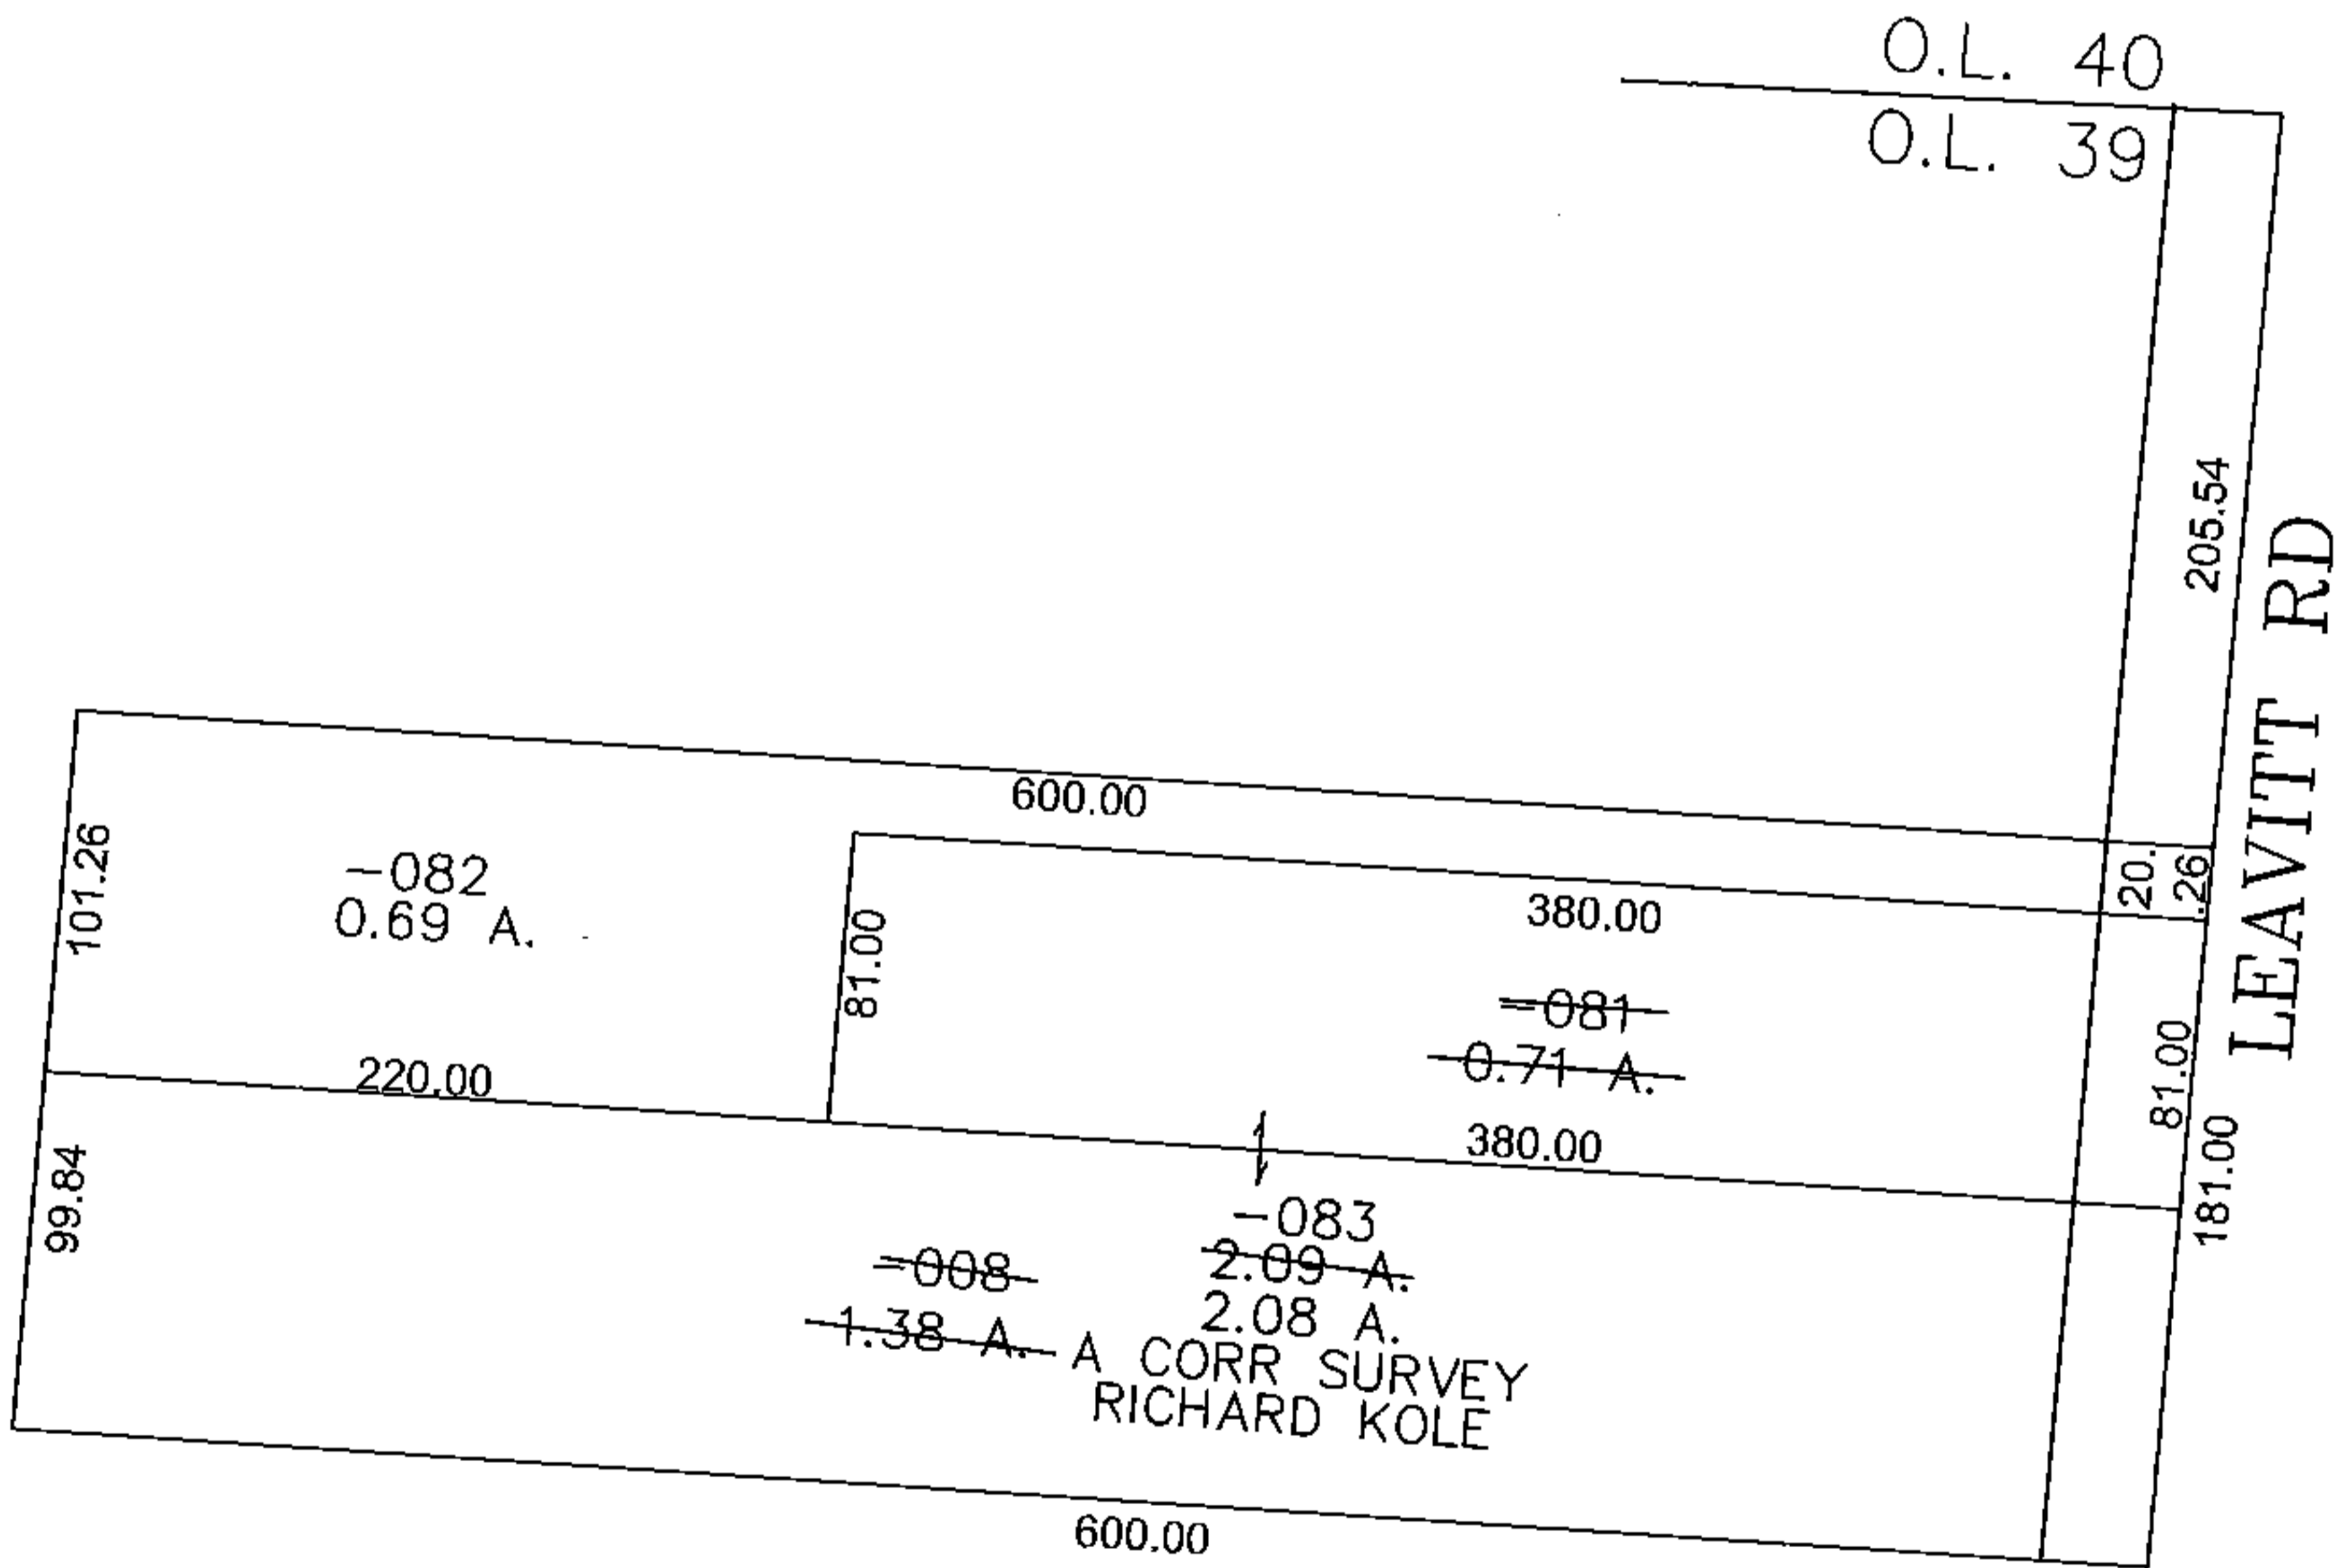

PARENT PARCEL: 05-00-039-108-008, -081
CHILD PARCEL: 05-00-039-108-083
STARTING POINT: CENTERLINE OF LEAVITT RD & O.L. 39

15-03435

SPLITS/DEEDS PROCESSED
LORAIN COUNTY TAX MAP DEPARTMENT
226 MIDDLE AVE. ELYRIA, OHIO

SURVEYED BY: RICHARD KOLE
CLOSURE: 0.00 : 10,000
MAP PAGE(S): 05-00-039-B
APPROVED BY: JAH DATE: 10/28/2015
SCALE: 1" = 100 PRIOR INSTRUMENT: 20150554765