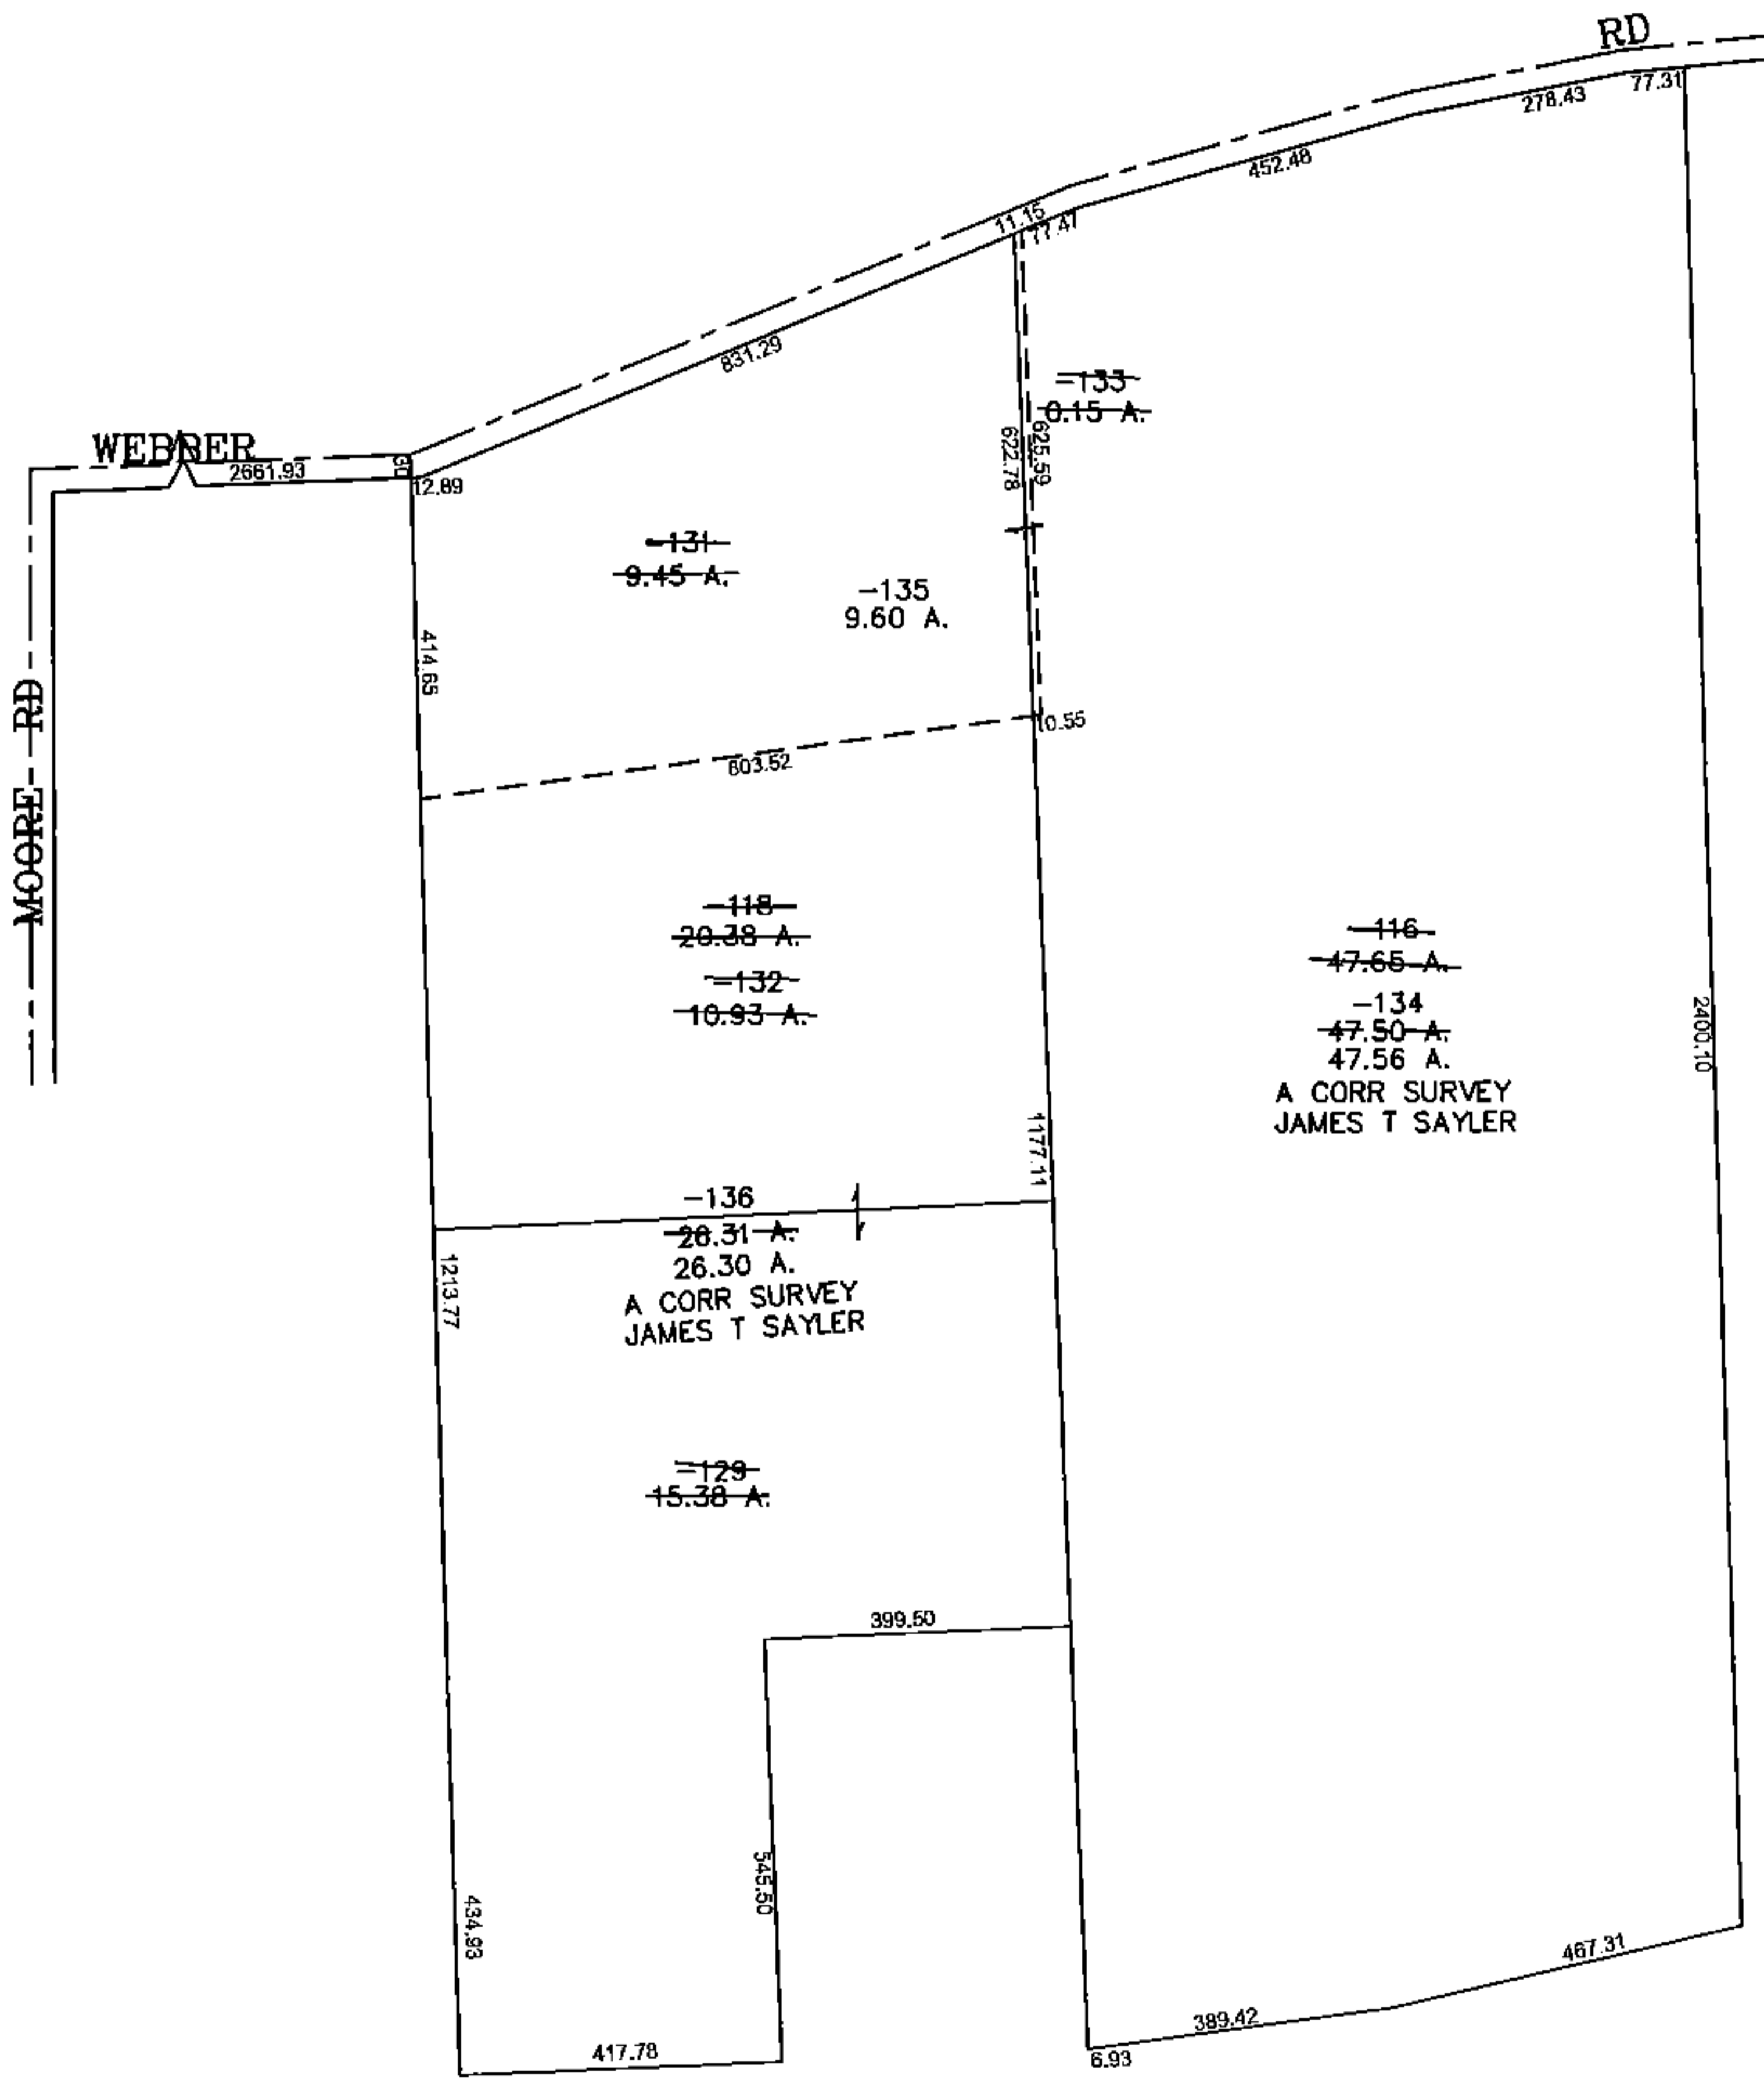

PARENT PARCEL: 04-00-008-104-118, -116, -129
 CHILD PARCEL: 04-00-008-104-131 THRU -136
 STARTING POINT: CENTERLINE OF MOORE RD & WEBBER RD

15-03434

SPLITS/DEEDS PROCESSED
 LORAIN COUNTY TAX MAP DEPARTMENT
 226 MIDDLE AVE. ELYRIA, OHIO

SURVEYED BY: JAMES T SAYLER
 CLOSURE: 0.00 : 10,000
 MAP PAGE(S): 04-00-008-C,G
 APPROVED BY: JAH DATE: 10/19/2015
 SCALE: 1"= 400 PRIOR INST.: 20070207725