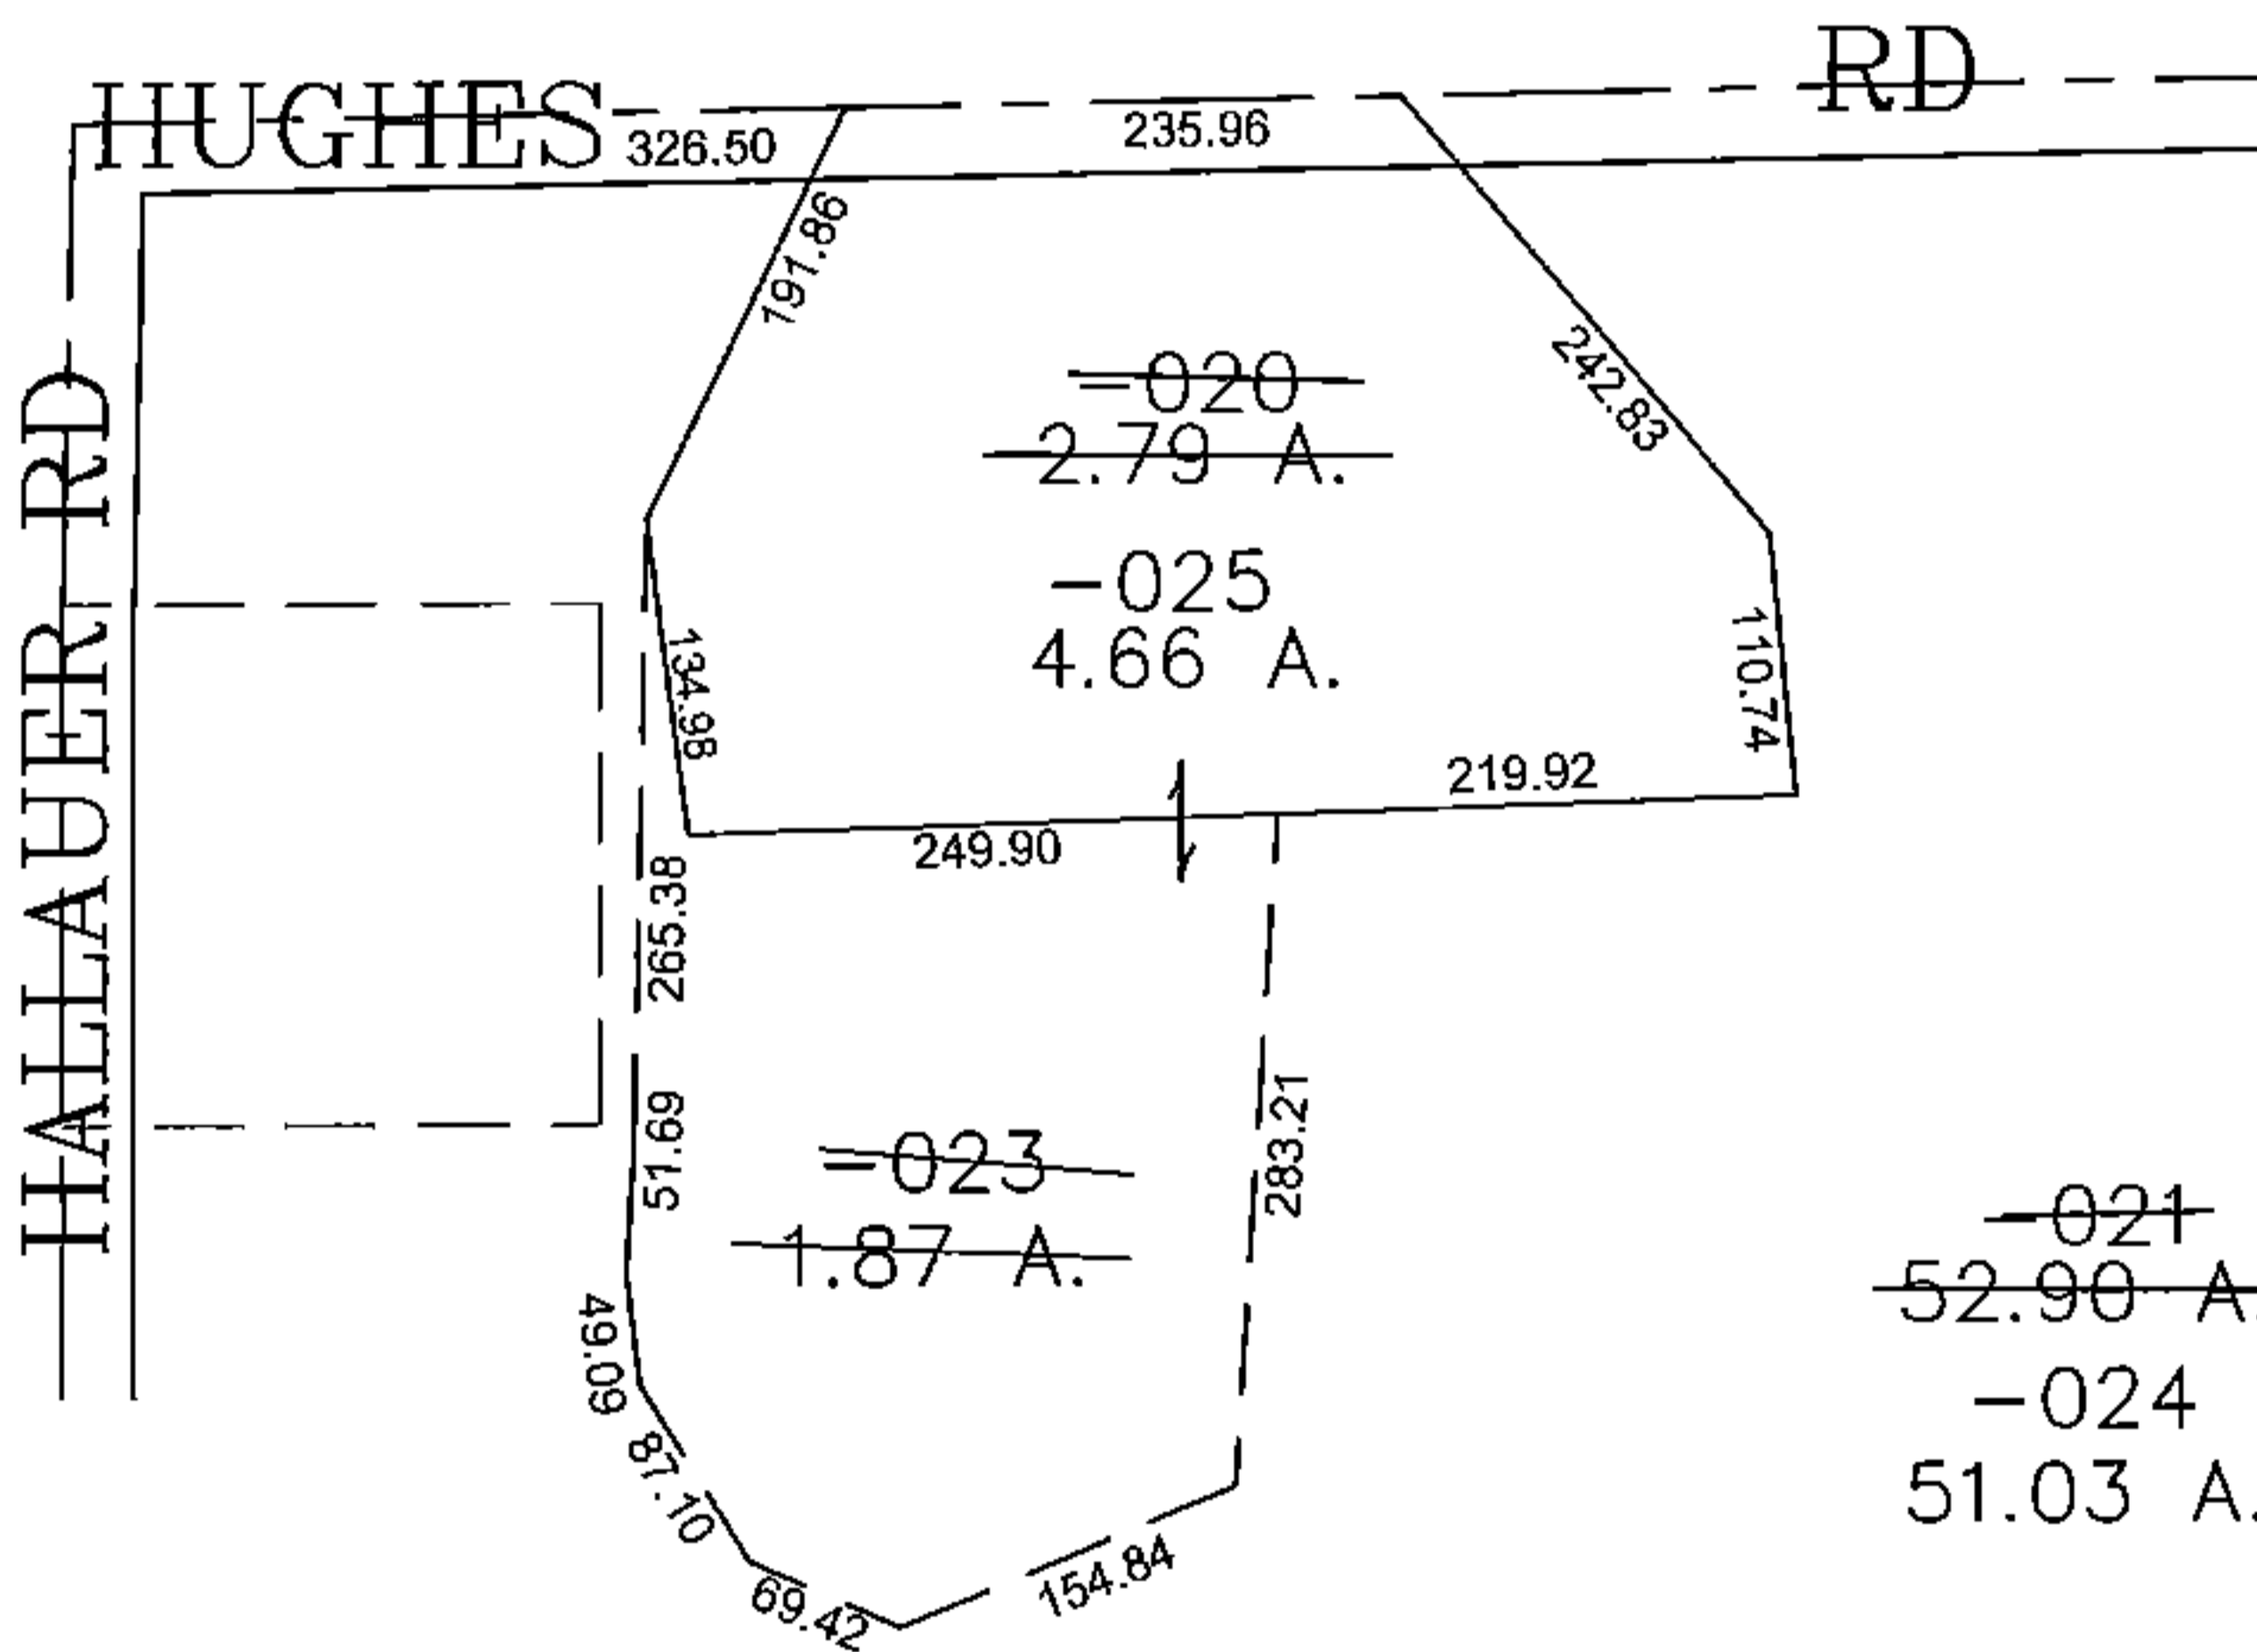

PARENT PARCEL: 14-00-057-000-021, -020  
CHILD PARCEL: 14-00-057-000-023, -024, -025  
STARTING POINT: CENTERLINE OF HALLAUER RD & HUGHES RD

15-03429

**SPLITS/DEEDS PROCESSED**  
LORAIN COUNTY TAX MAP DEPARTMENT  
226 MIDDLE AVE. ELYRIA, OHIO

SURVEYED BY: RICHARD REDRICKSON  
CLOSURE: 0.00 : 10.000  
MAP PAGE(S): 14-00-057  
APPROVED BY: JAH DATE: 09/28/2015  
SCALE: 1" = 200' PRIOR INSTRUMENT: 20130464762