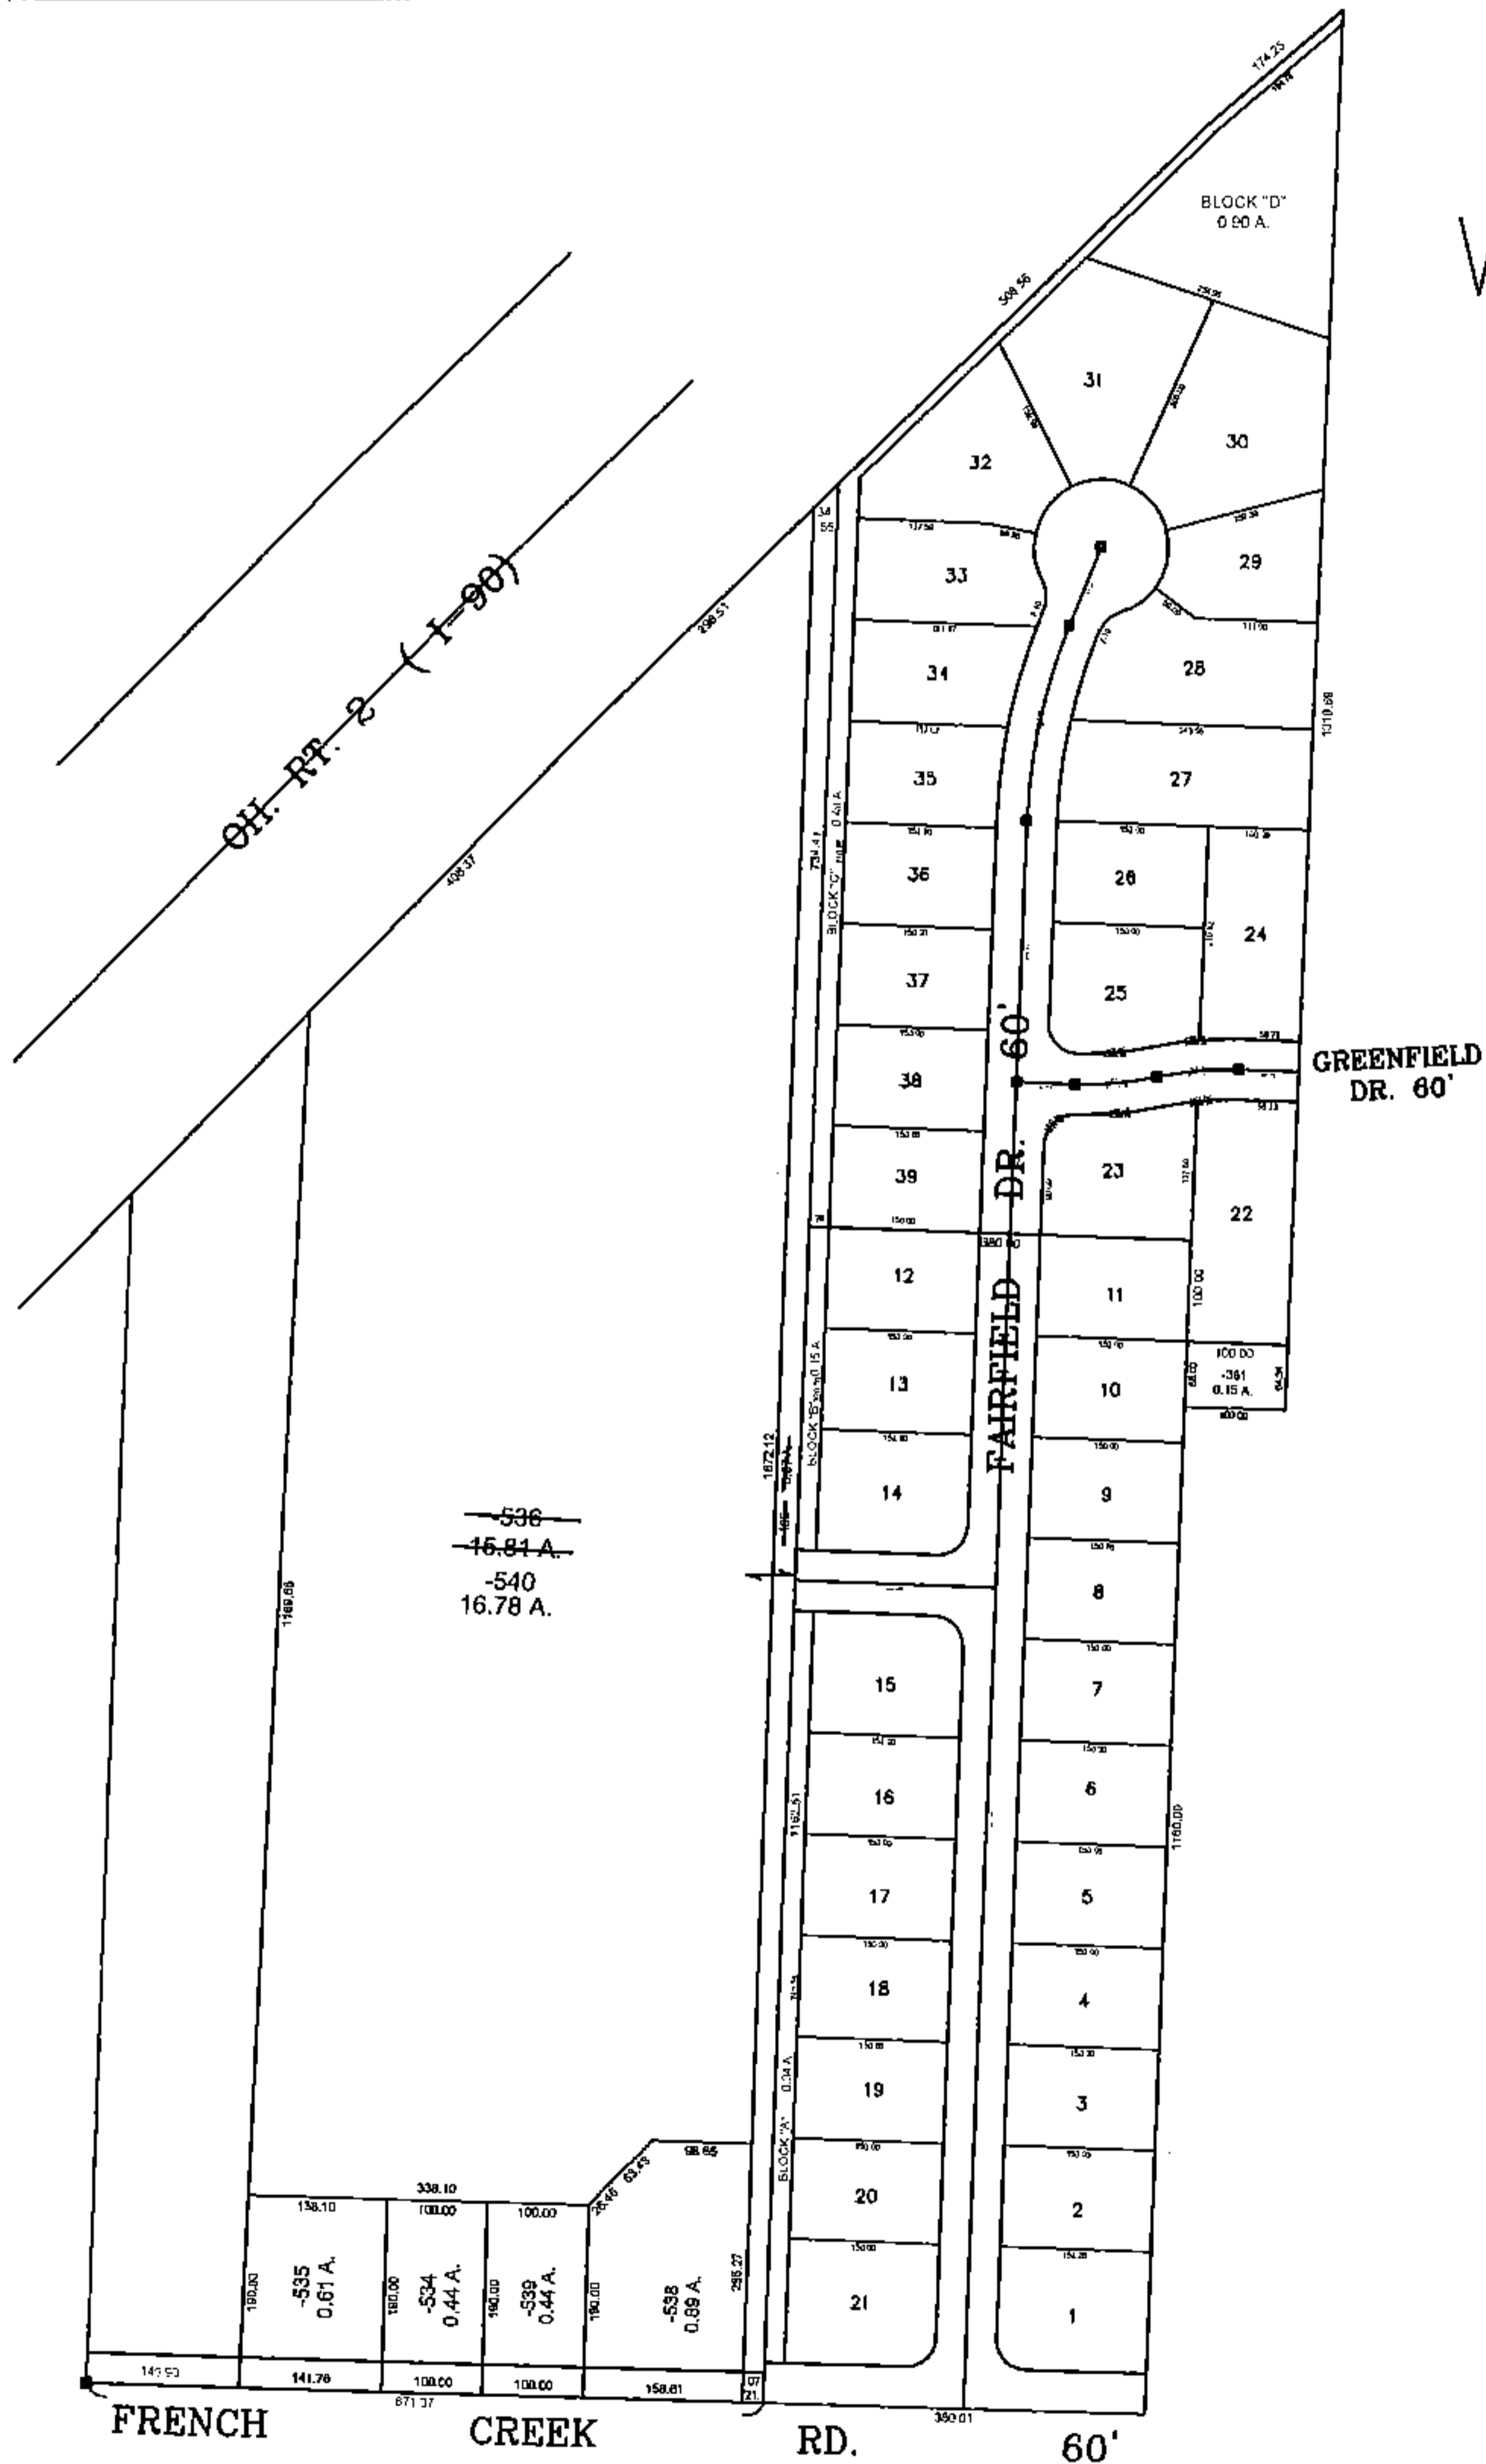

PARENT PARCEL: 04-00-003-101-536 & -405

CHILD PARCEL: 04-00-003-101-540

STARTING POINT: I.P. MON. BOX, CL OF FRENCH CREEK RD. & CL OF FAIRFIELD DR.

15-03428

**SPLITS/DEEDS PROCESSED**  
 LORAIN COUNTY TAX MAP DEPARTMENT  
 226 MIDDLE AVE. ELYRIA, OHIO

SURVEYED BY: MICHAEL SPELACY  
 CLOSURE: 0.01 : 10,000  
 MAP PAGE(S): 04-00-003  
 APPROVED BY: JAH DATE: 9/23/2015  
 SCALE: 1" = 300 PRIOR INSTRUMENT: 20150559995