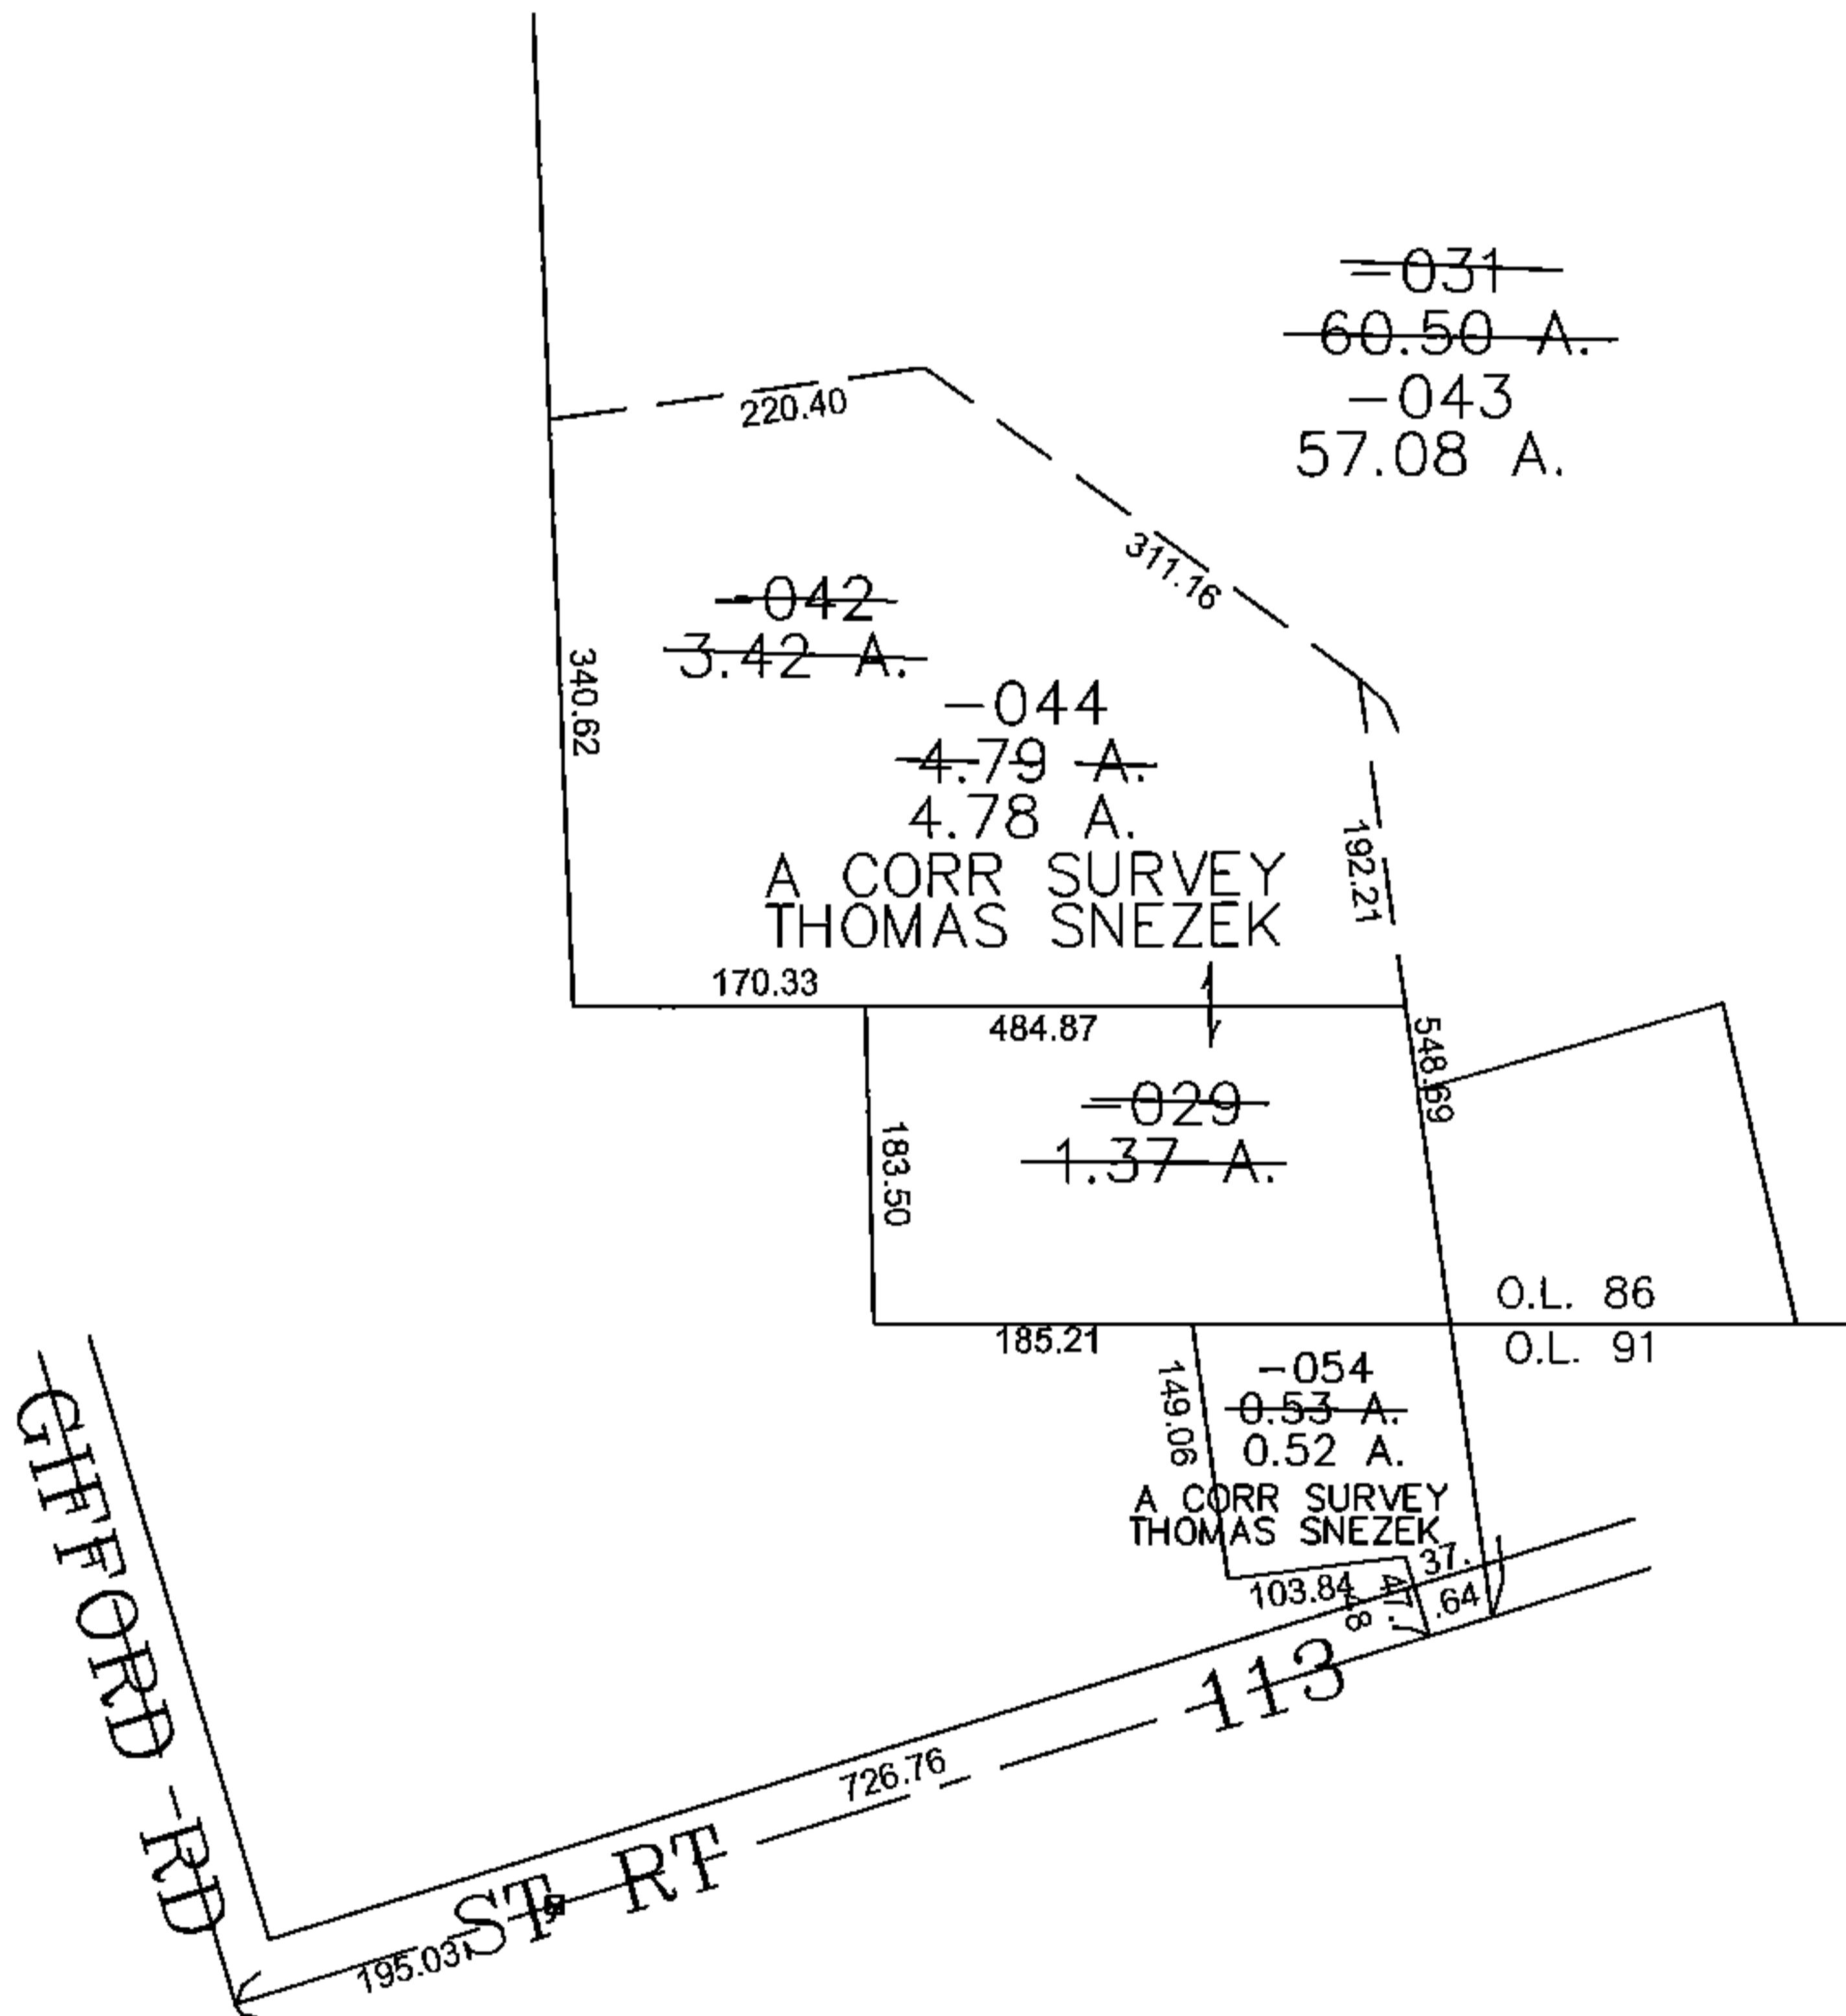

PARENT PARCEL: 08-00-086-000-031

CHILD PARCEL: 08-00-086-000-042 THRU -044

STARTING POINT: CENTERLINE OF ST RT 113 & GIFFORD RD

15-03425

SPLITS/DEEDS PROCESSED

LORAIN COUNTY TAX MAP DEPARTMENT
226 MIDDLE AVE. ELYRIA, OHIO

SURVEYED BY: THOMAS SNEZEK

CLOSURE: 0.00 : 10.000

MAP PAGE(S): 08-00-086

APPROVED BY: JAH DATE: 9/17/2015

SCALE: 1" = 200. PRIOR INSTRUMENT: 20090301260