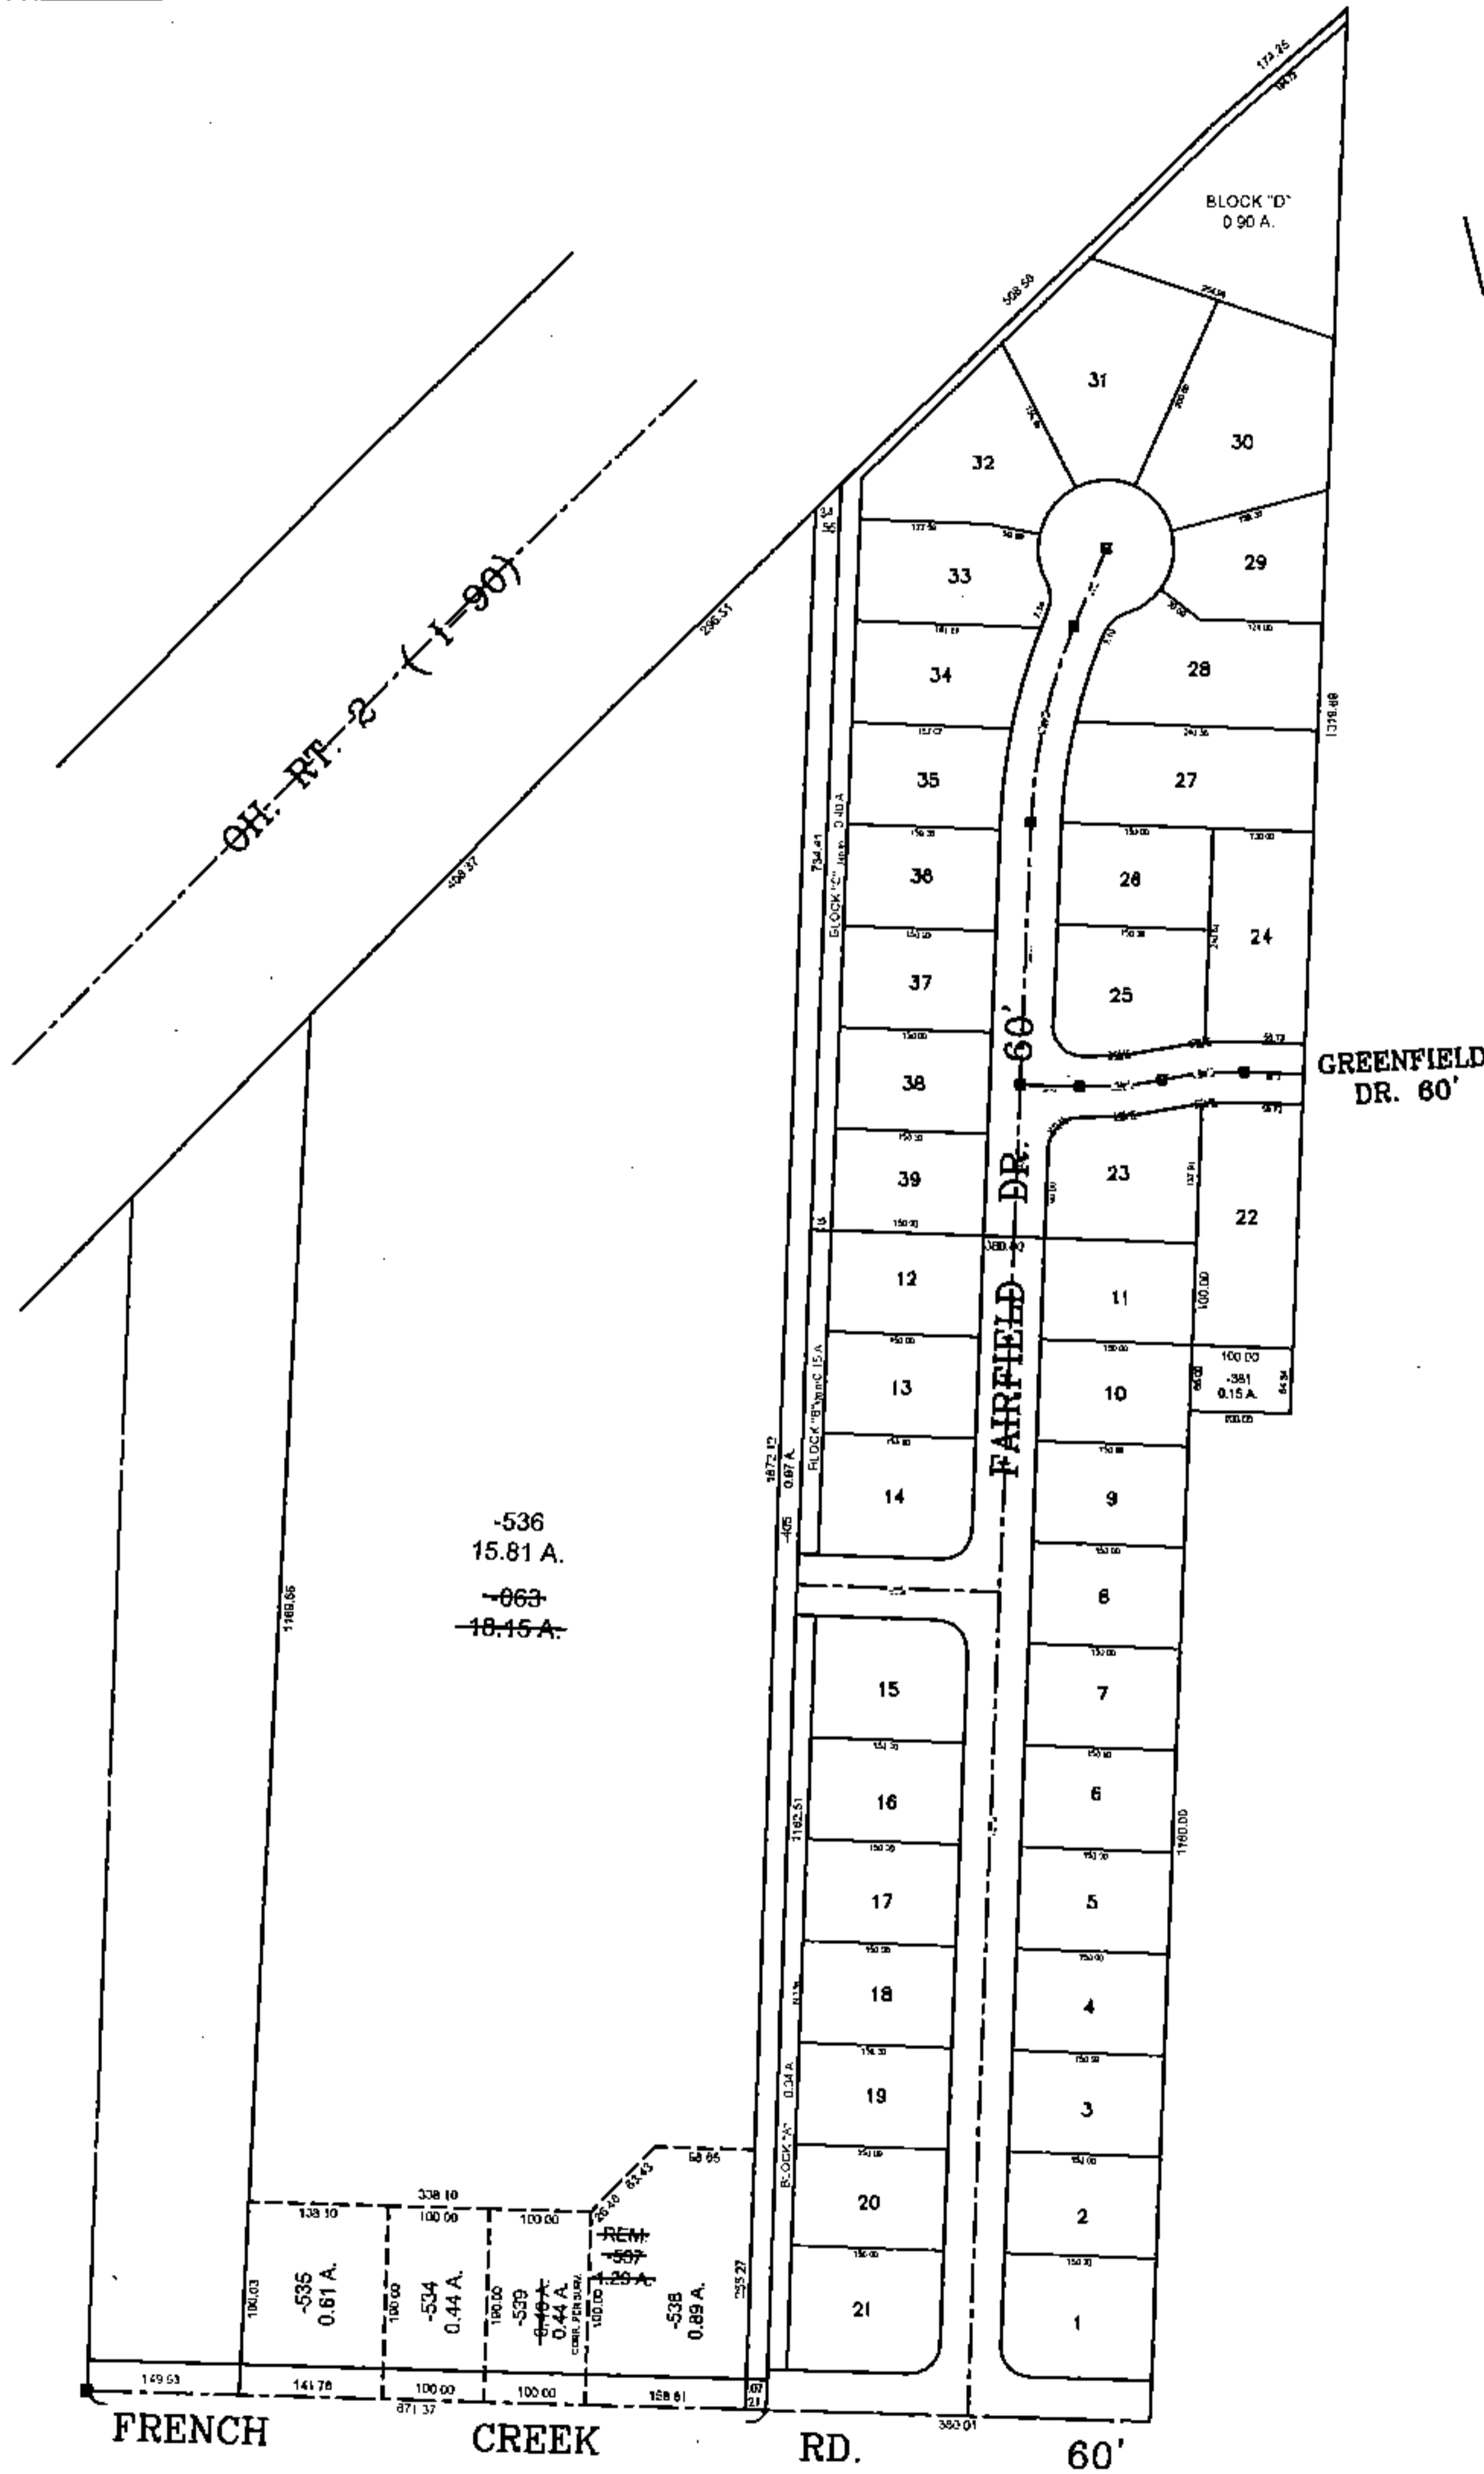

PARENT PARCEL: 04-00-003-101-063  
 CHILD PARCEL: 04-00-003-101-534 THRU -539  
 STARTING POINT: I.P. MON. BOX, CL OF FRENCH CREEK RD. & CL OF FAIRFIELD DR.

15-03424

**SPLITS/DEEDS PROCESSED**  
 LORAIN COUNTY TAX MAP DEPARTMENT  
 226 MIDDLE AVE. ELYRIA, OHIO

SURVEYED BY: MICHAEL SPELACY  
 CLOSURE: 0.01 : 10.000  
 MAP PAGE(S): 04-00-003  
 APPROVED BY: TJS DATE: 9/18/15  
 SCALE: 1" = 300 PRIOR INSTRUMENT: 2014-0499611