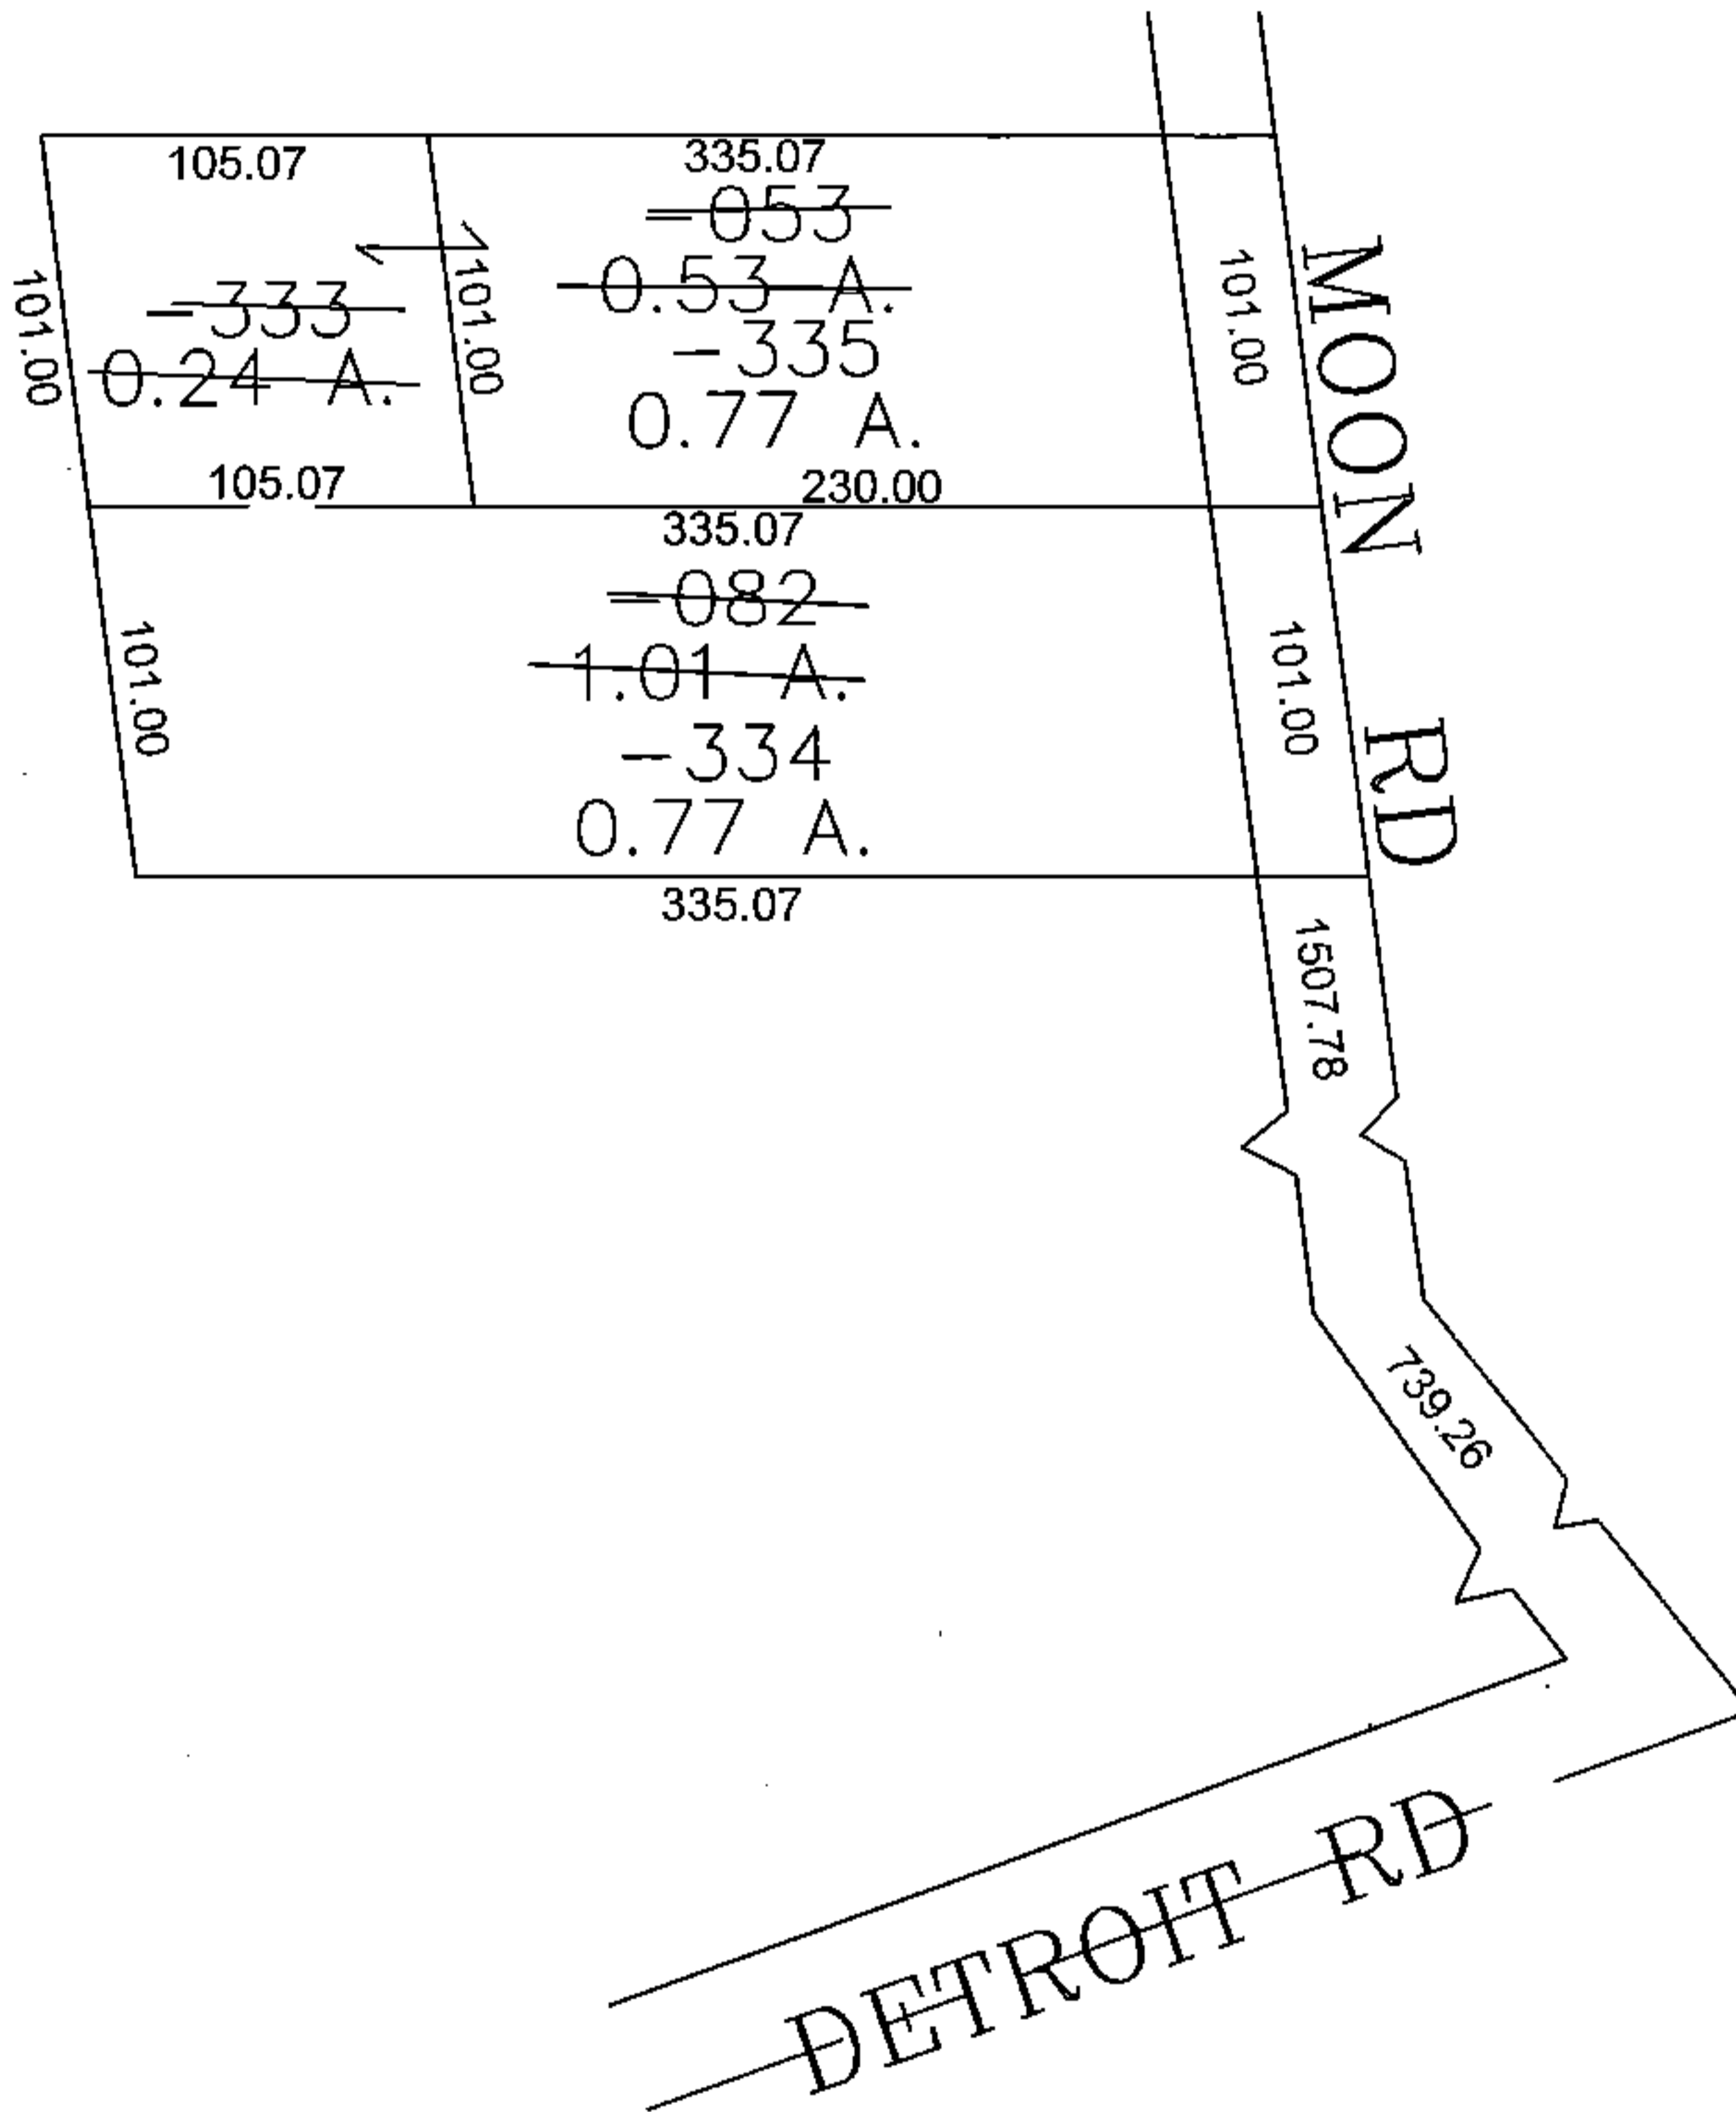

PARENT PARCEL: 04-00-002-101-082, -053

CHILD PARCEL: 04-00-002-101-333 THRU -335

STARTING POINT: CENTERLINE OF DETROIT RD & MOON RD

15-03415

SPLITS/DEEDS PROCESSED

LORAIN COUNTY TAX MAP DEPARTMENT  
226 MIDDLE AVE. ELYRIA, OHIO

SURVEYED BY: JAMES RESAR

CLOSURE: 0.00 : 10,000

MAP PAGE(S): 04-00-002-A

APPROVED BY: JAH DATE: 8/27/2015

SCALE: 1" = 100 PRIOR INSTRUMENT: 20140502477