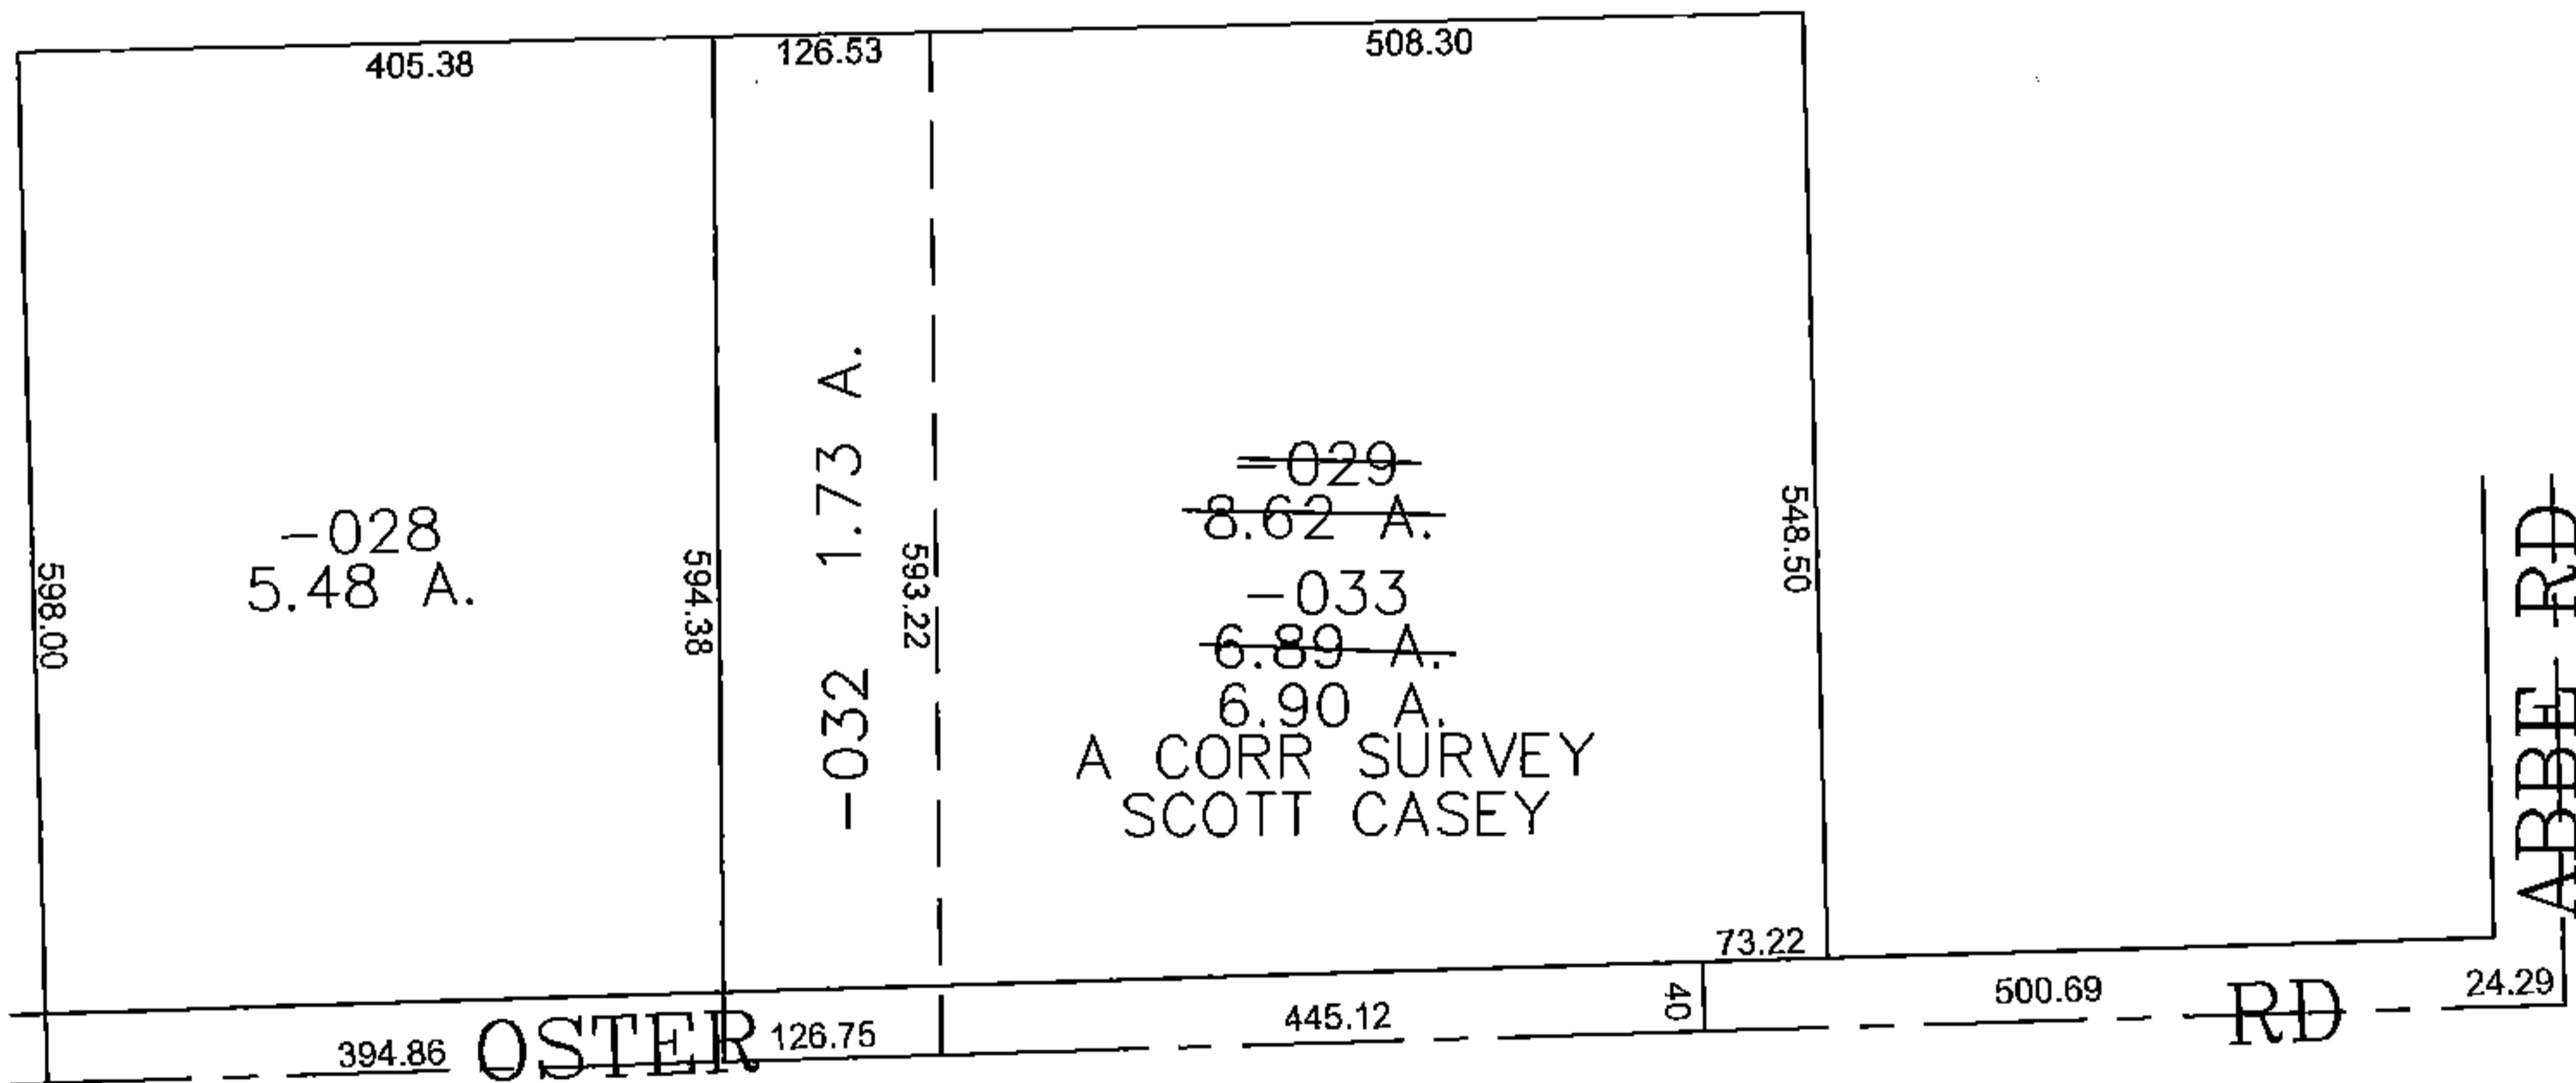

PARENT PARCEL: 03-00-020-000-028 (ST) 03-00-020-000-029

CHILD PARCEL: 03-00-020-000-032, -033

STARTING POINT: CENTERLINE OF OSTER RD & ABBE RD

15-03414

SPLITS/DEEDS PROCESSED
 LORAIN COUNTY TAX MAP DEPARTMENT
 226 MIDDLE AVE. ELYRIA, OHIO

SURVEYED BY: SCOTT CASEY
 CLOSURE: 0.00 : 10.000
 MAP PAGE(S): 03-00-020-A
 APPROVED BY: JAH DATE: 8/28/2015
 SCALE: 1" = 200' PRIOR INSTRUMENT: 20060164561