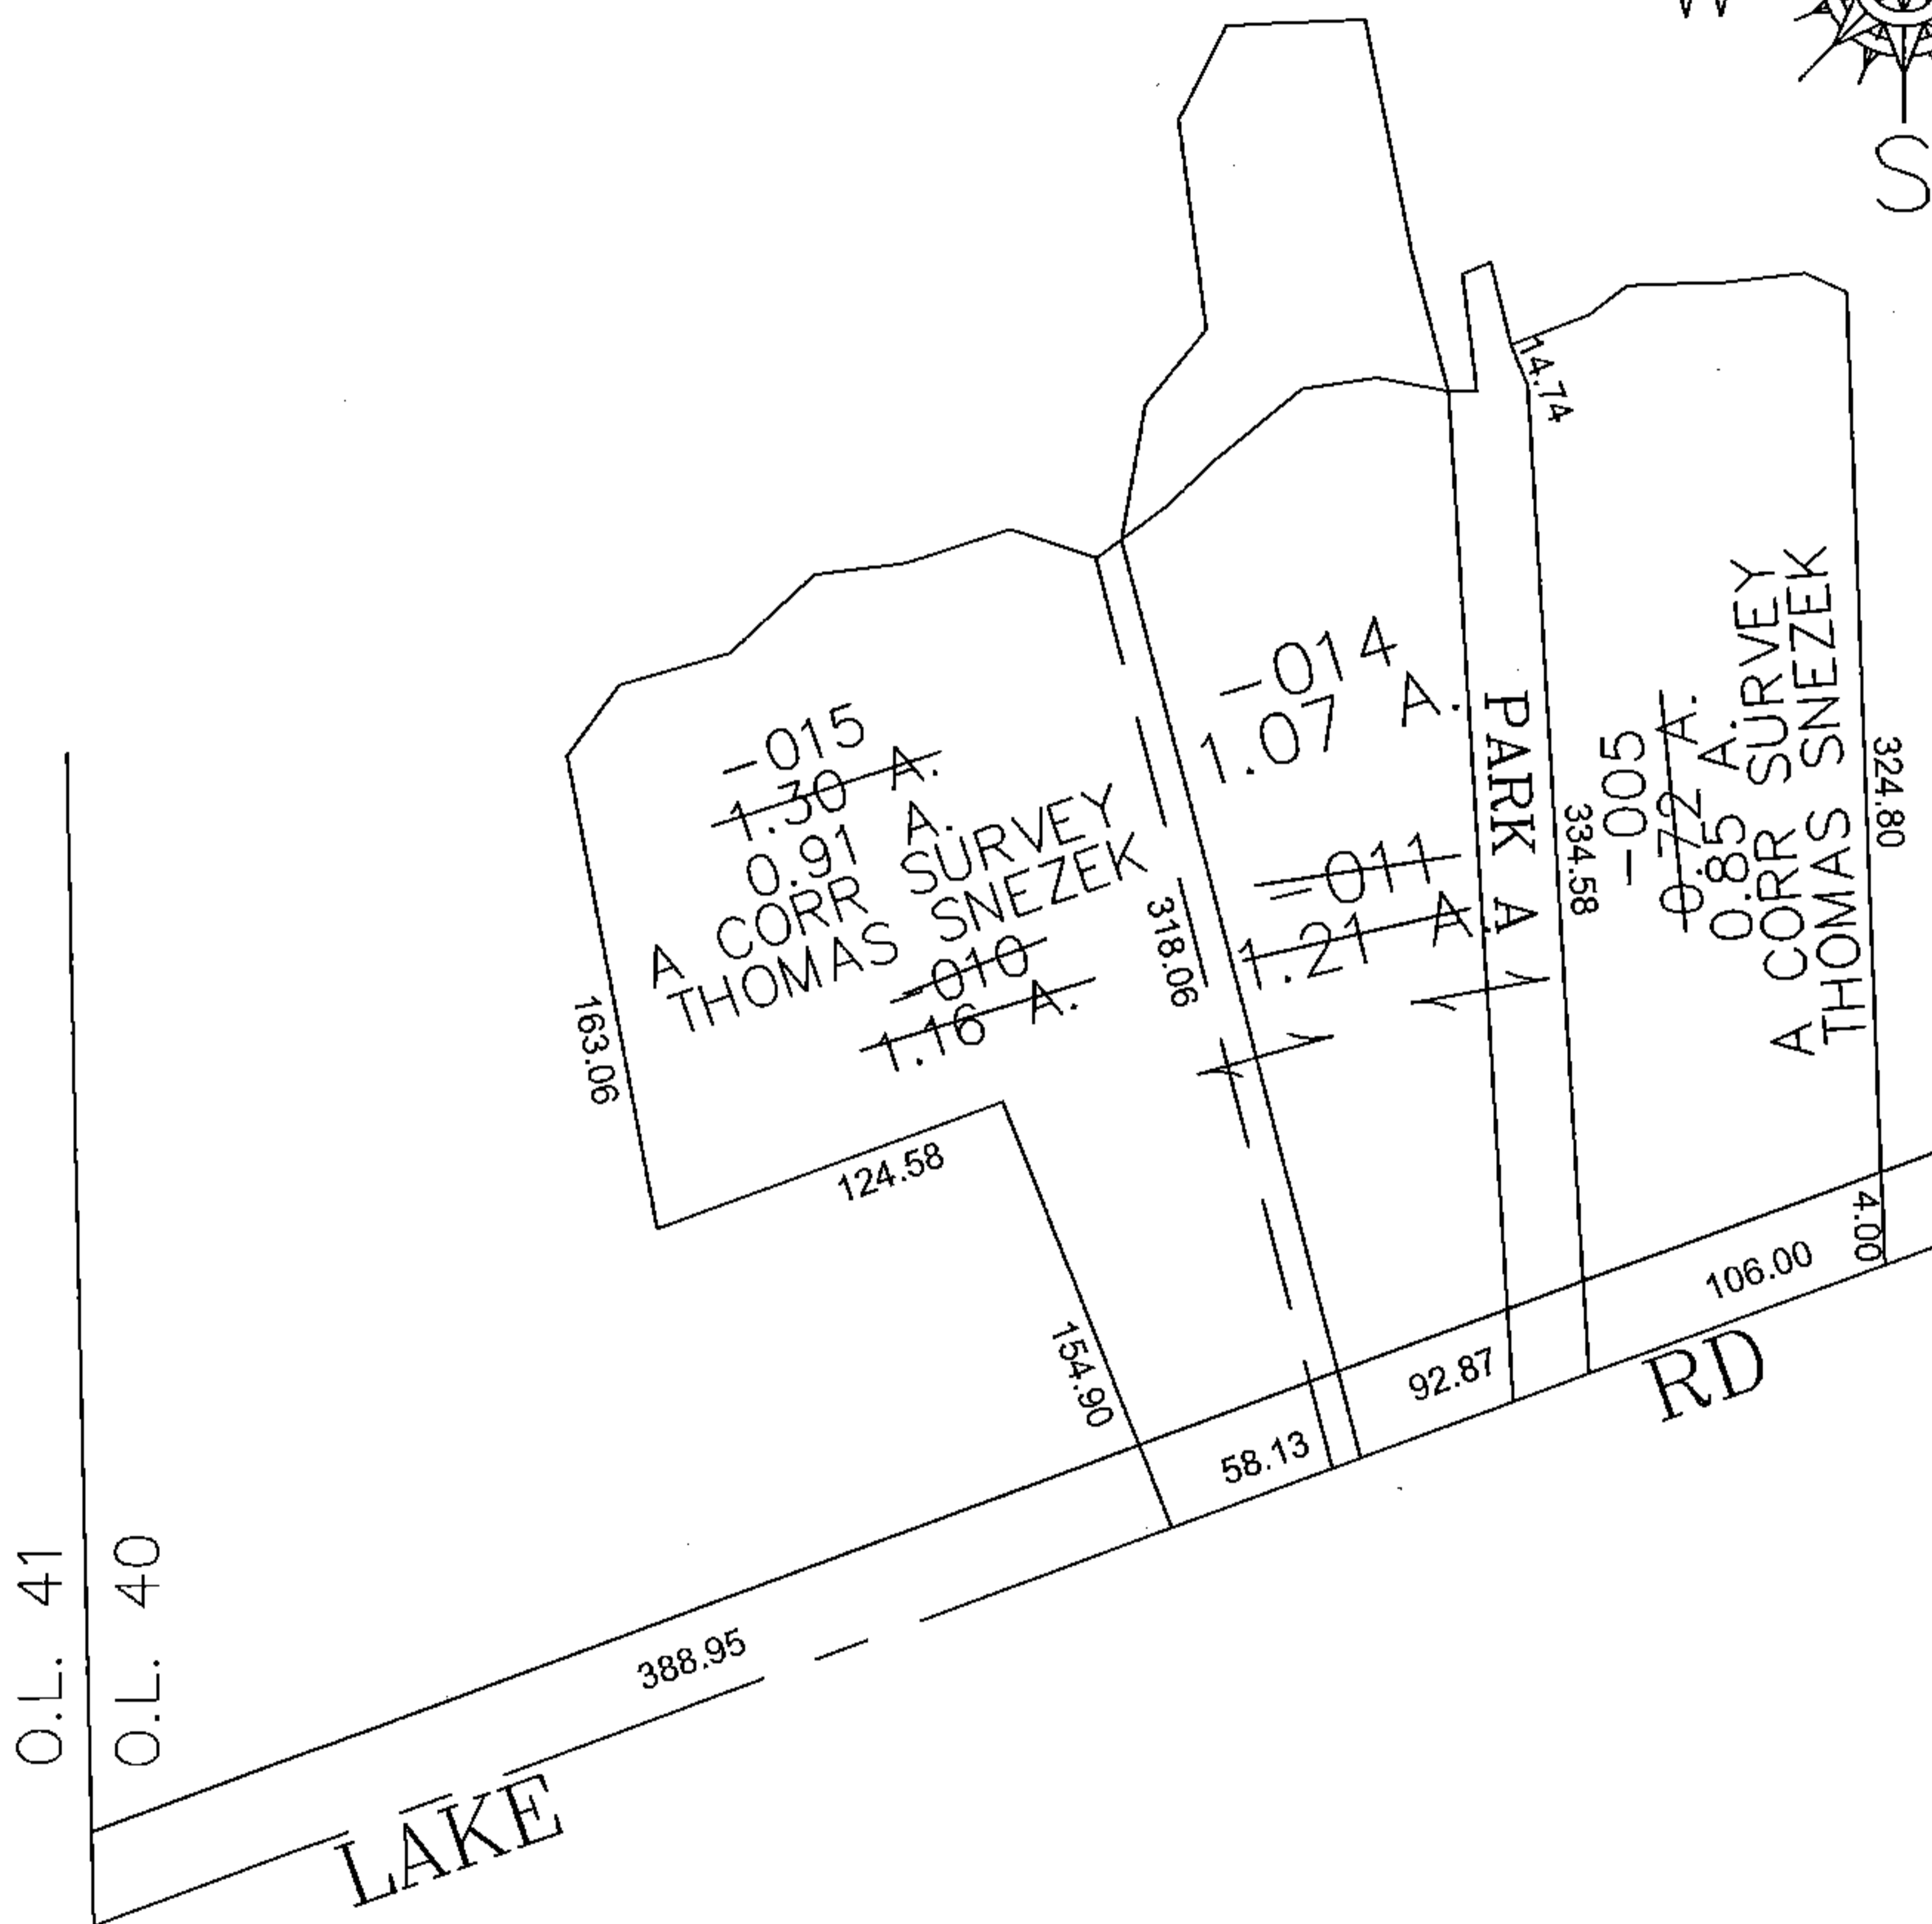

PARENT PARCEL: 03-00-040-101-010, -011, -005

CHILD PARCEL: 03-00-040-101-014, -015

STARTING POINT: CENTERLINE OF LAKE RD & O.L. 40

15-03412

SPLITS/DEEDS PROCESSED

LORAIN COUNTY TAX MAP DEPARTMENT
226 MIDDLE AVE. ELYRIA, OHIO

SURVEYED BY: THOMAS SNEZEK

CLOSURE: 0.00 : 10.000

MAP PAGE(S): 03-00-040

APPROVED BY: JAH DATE: 8/26/2015

SCALE: 1" = 100 PRIOR INSTRUMENT: DV 1072/418