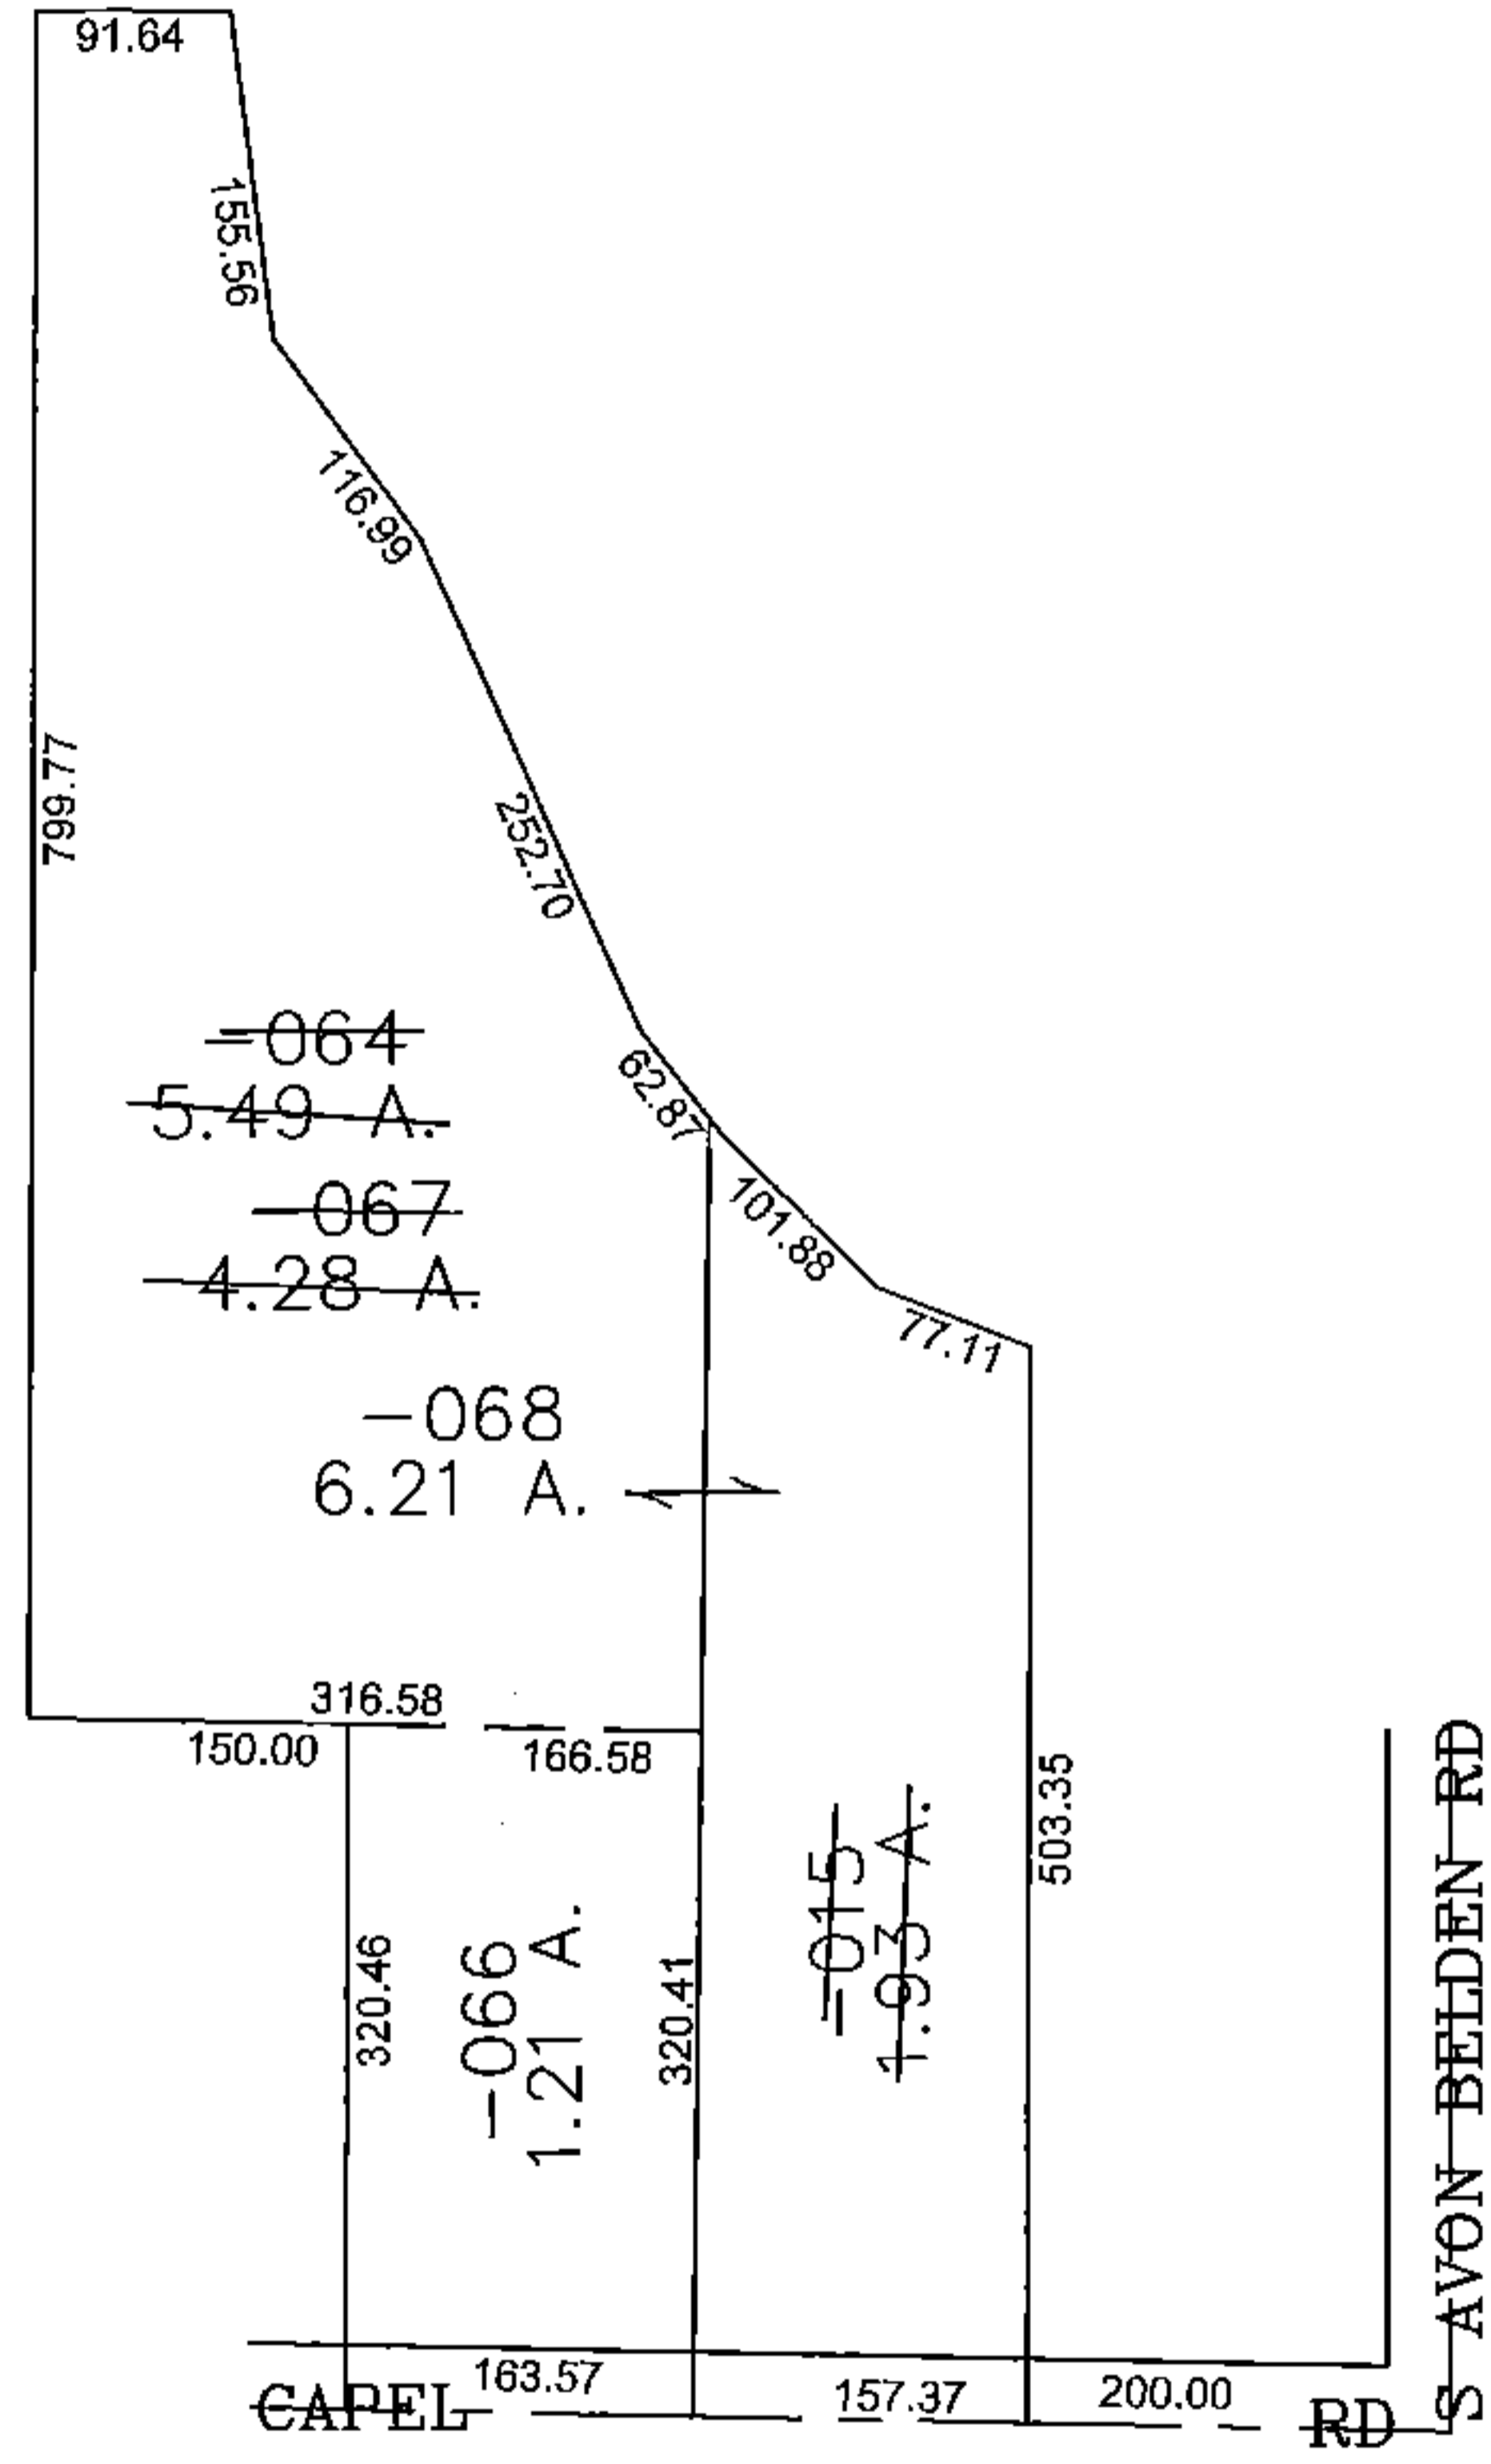

PARENT PARCEL: 11-00-057-000-064, -015  
 CHILD PARCEL: 11-00-057-000-066, -067, -068  
 STARTING POINT: CENTERLINE OF CAPEL RD & S AVON BELDEN RD

15-03411

**SPLITS/DEEDS PROCESSED**  
 LORAIN COUNTY TAX MAP DEPARTMENT  
 226 MIDDLE AVE. ELYRIA, OHIO

SURVEYED BY: DALE HAYWOOD  
 CLOSURE: 0.00 : 10.000  
 MAP PAGE(S): 11-00-057-A  
 APPROVED BY: JAH DATE: 8/19/2015  
 SCALE: 1" = 200' PRIOR INSTRUMENT: 20000705840