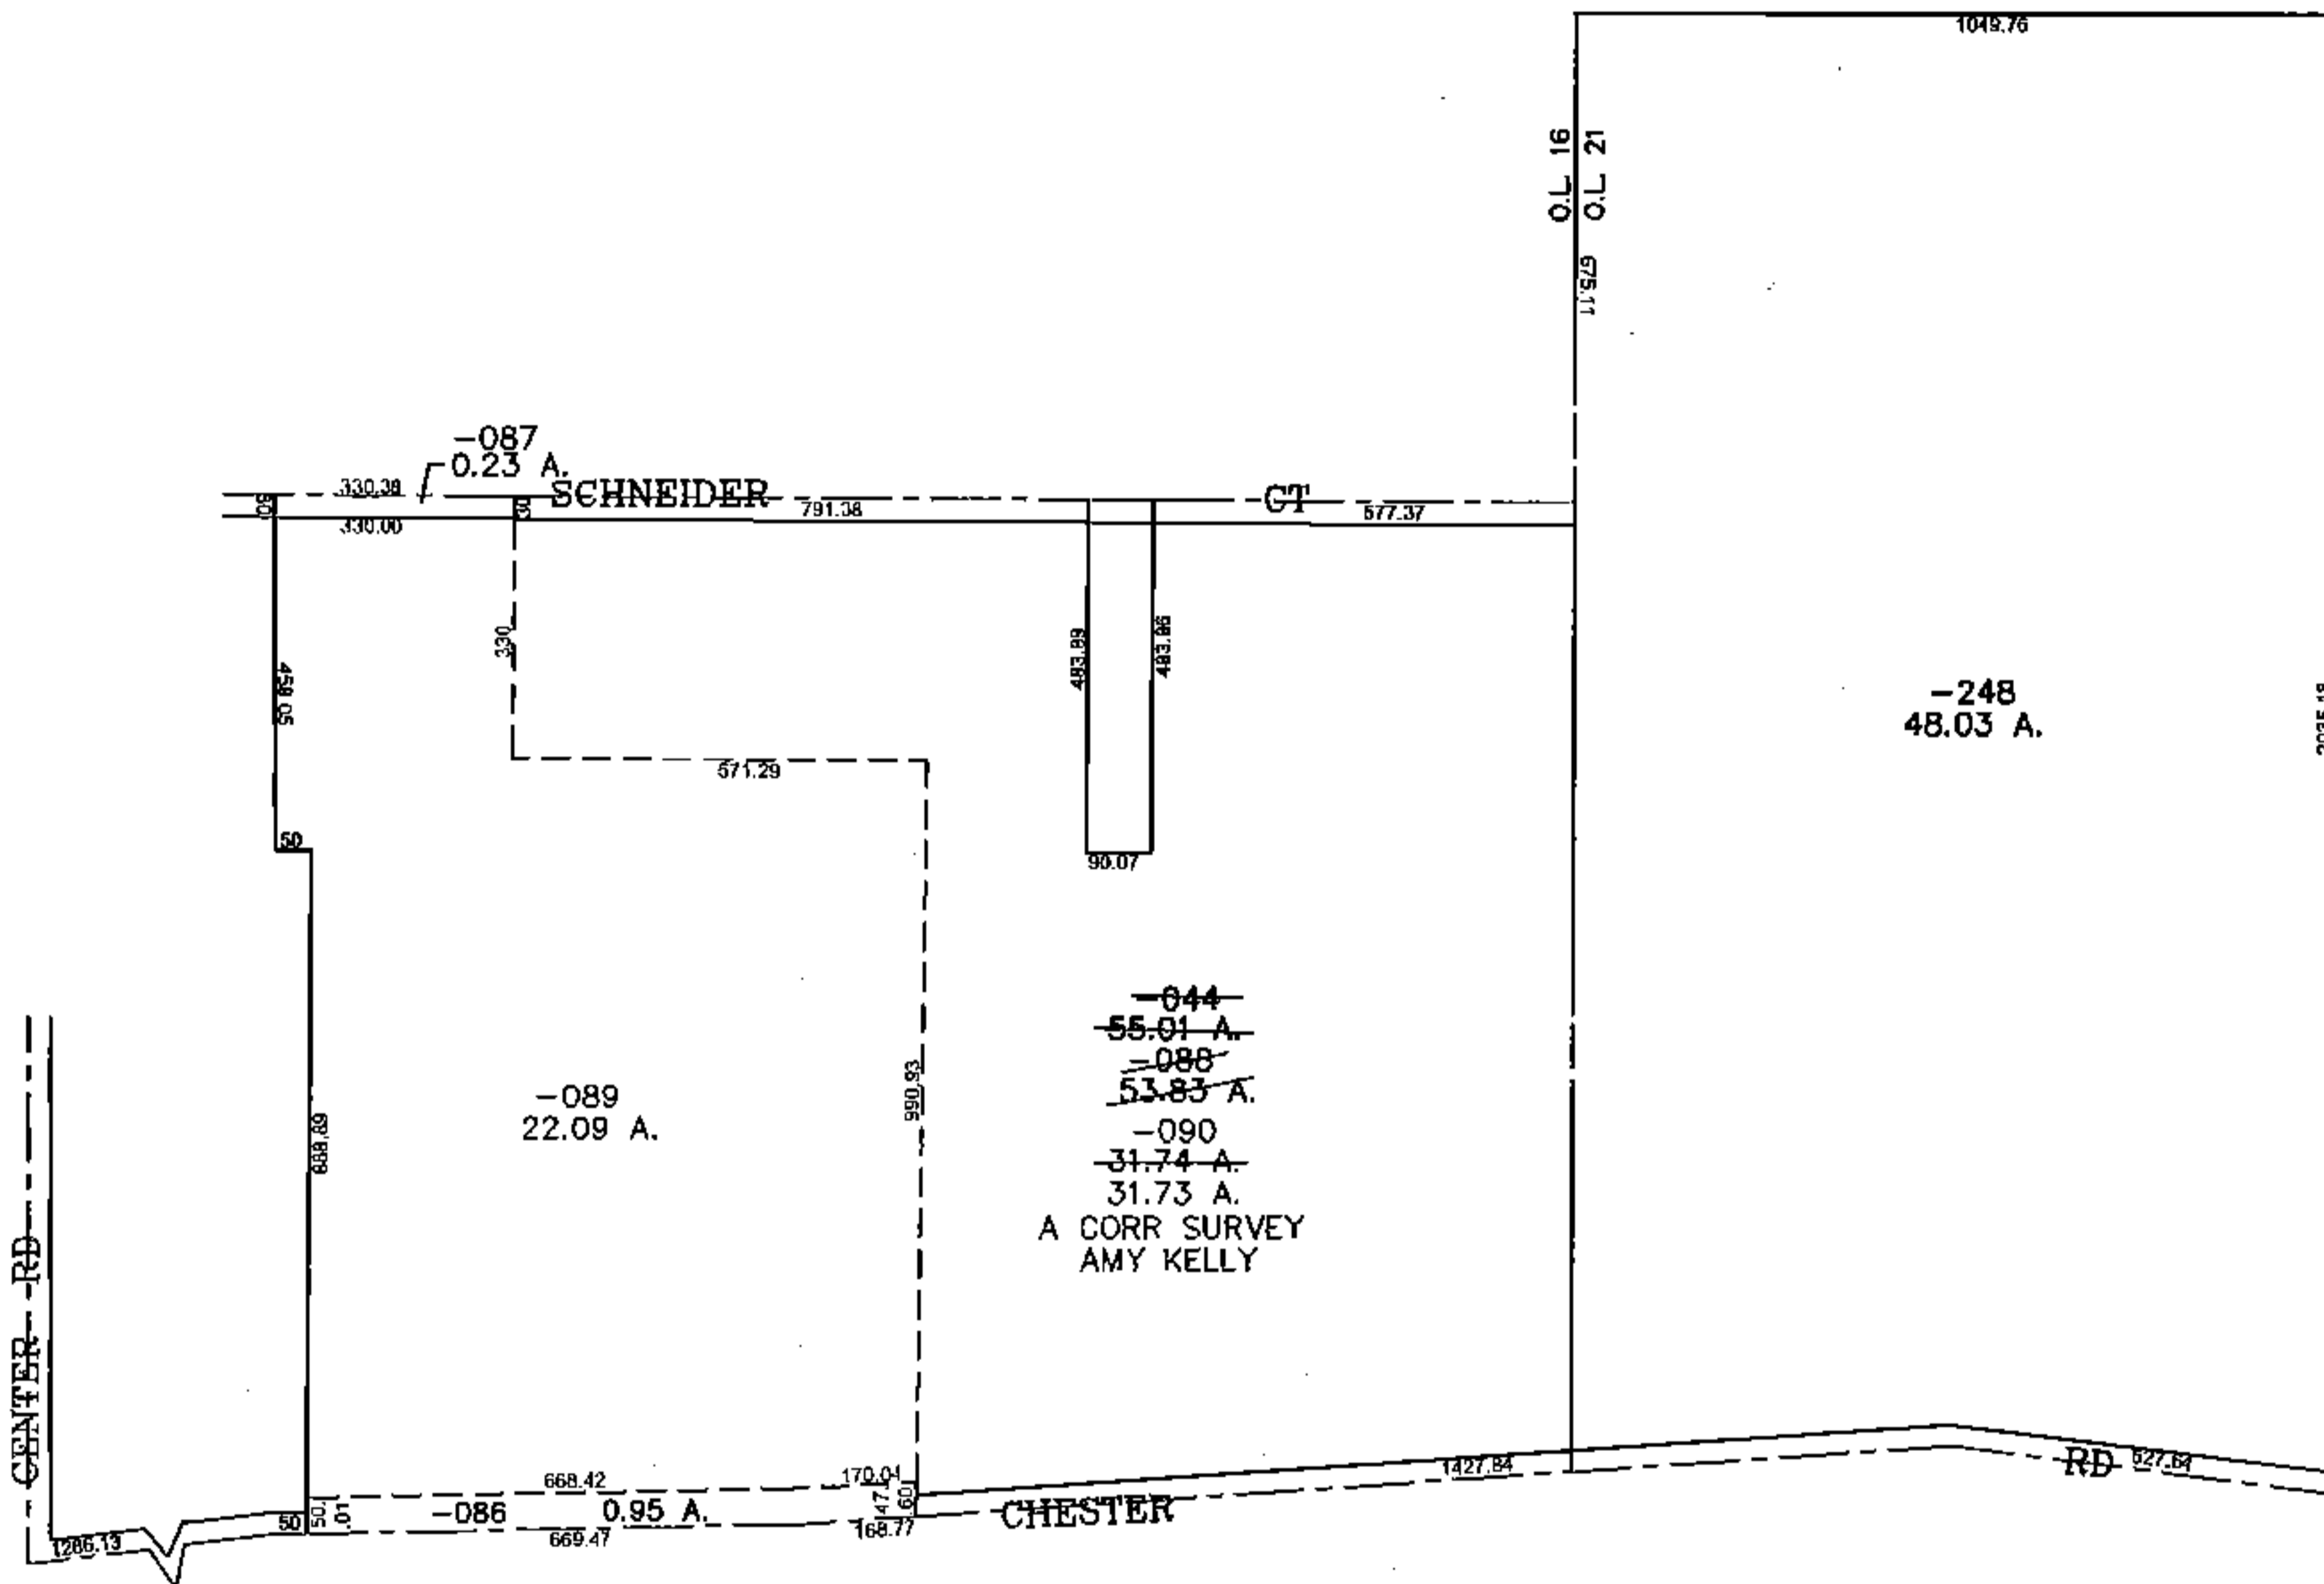

PARENT PARCEL: 04-00-016-102-044, 04-00-021-000-248

CHILD PARCEL: 04-00-016-102-086 THRU -090

STARTING POINT: CENTERLINE OF CENTER RD & CHESTER RD

15-03410

SPLITS/DEEDS PROCESSED

LORAIN COUNTY TAX MAP DEPARTMENT
226 MIDDLE AVE. ELYRIA, OHIO

SURVEYED BY: AMY KELLY
 CLOSURE: 0.00 : 10,000
 MAP PAGE(S): 04-00-016-H
 APPROVED BY: JH & RRM DATE: 8-17-15
 SCALE: 1" = 500 PRIOR INSTRUMENT: 20080263879