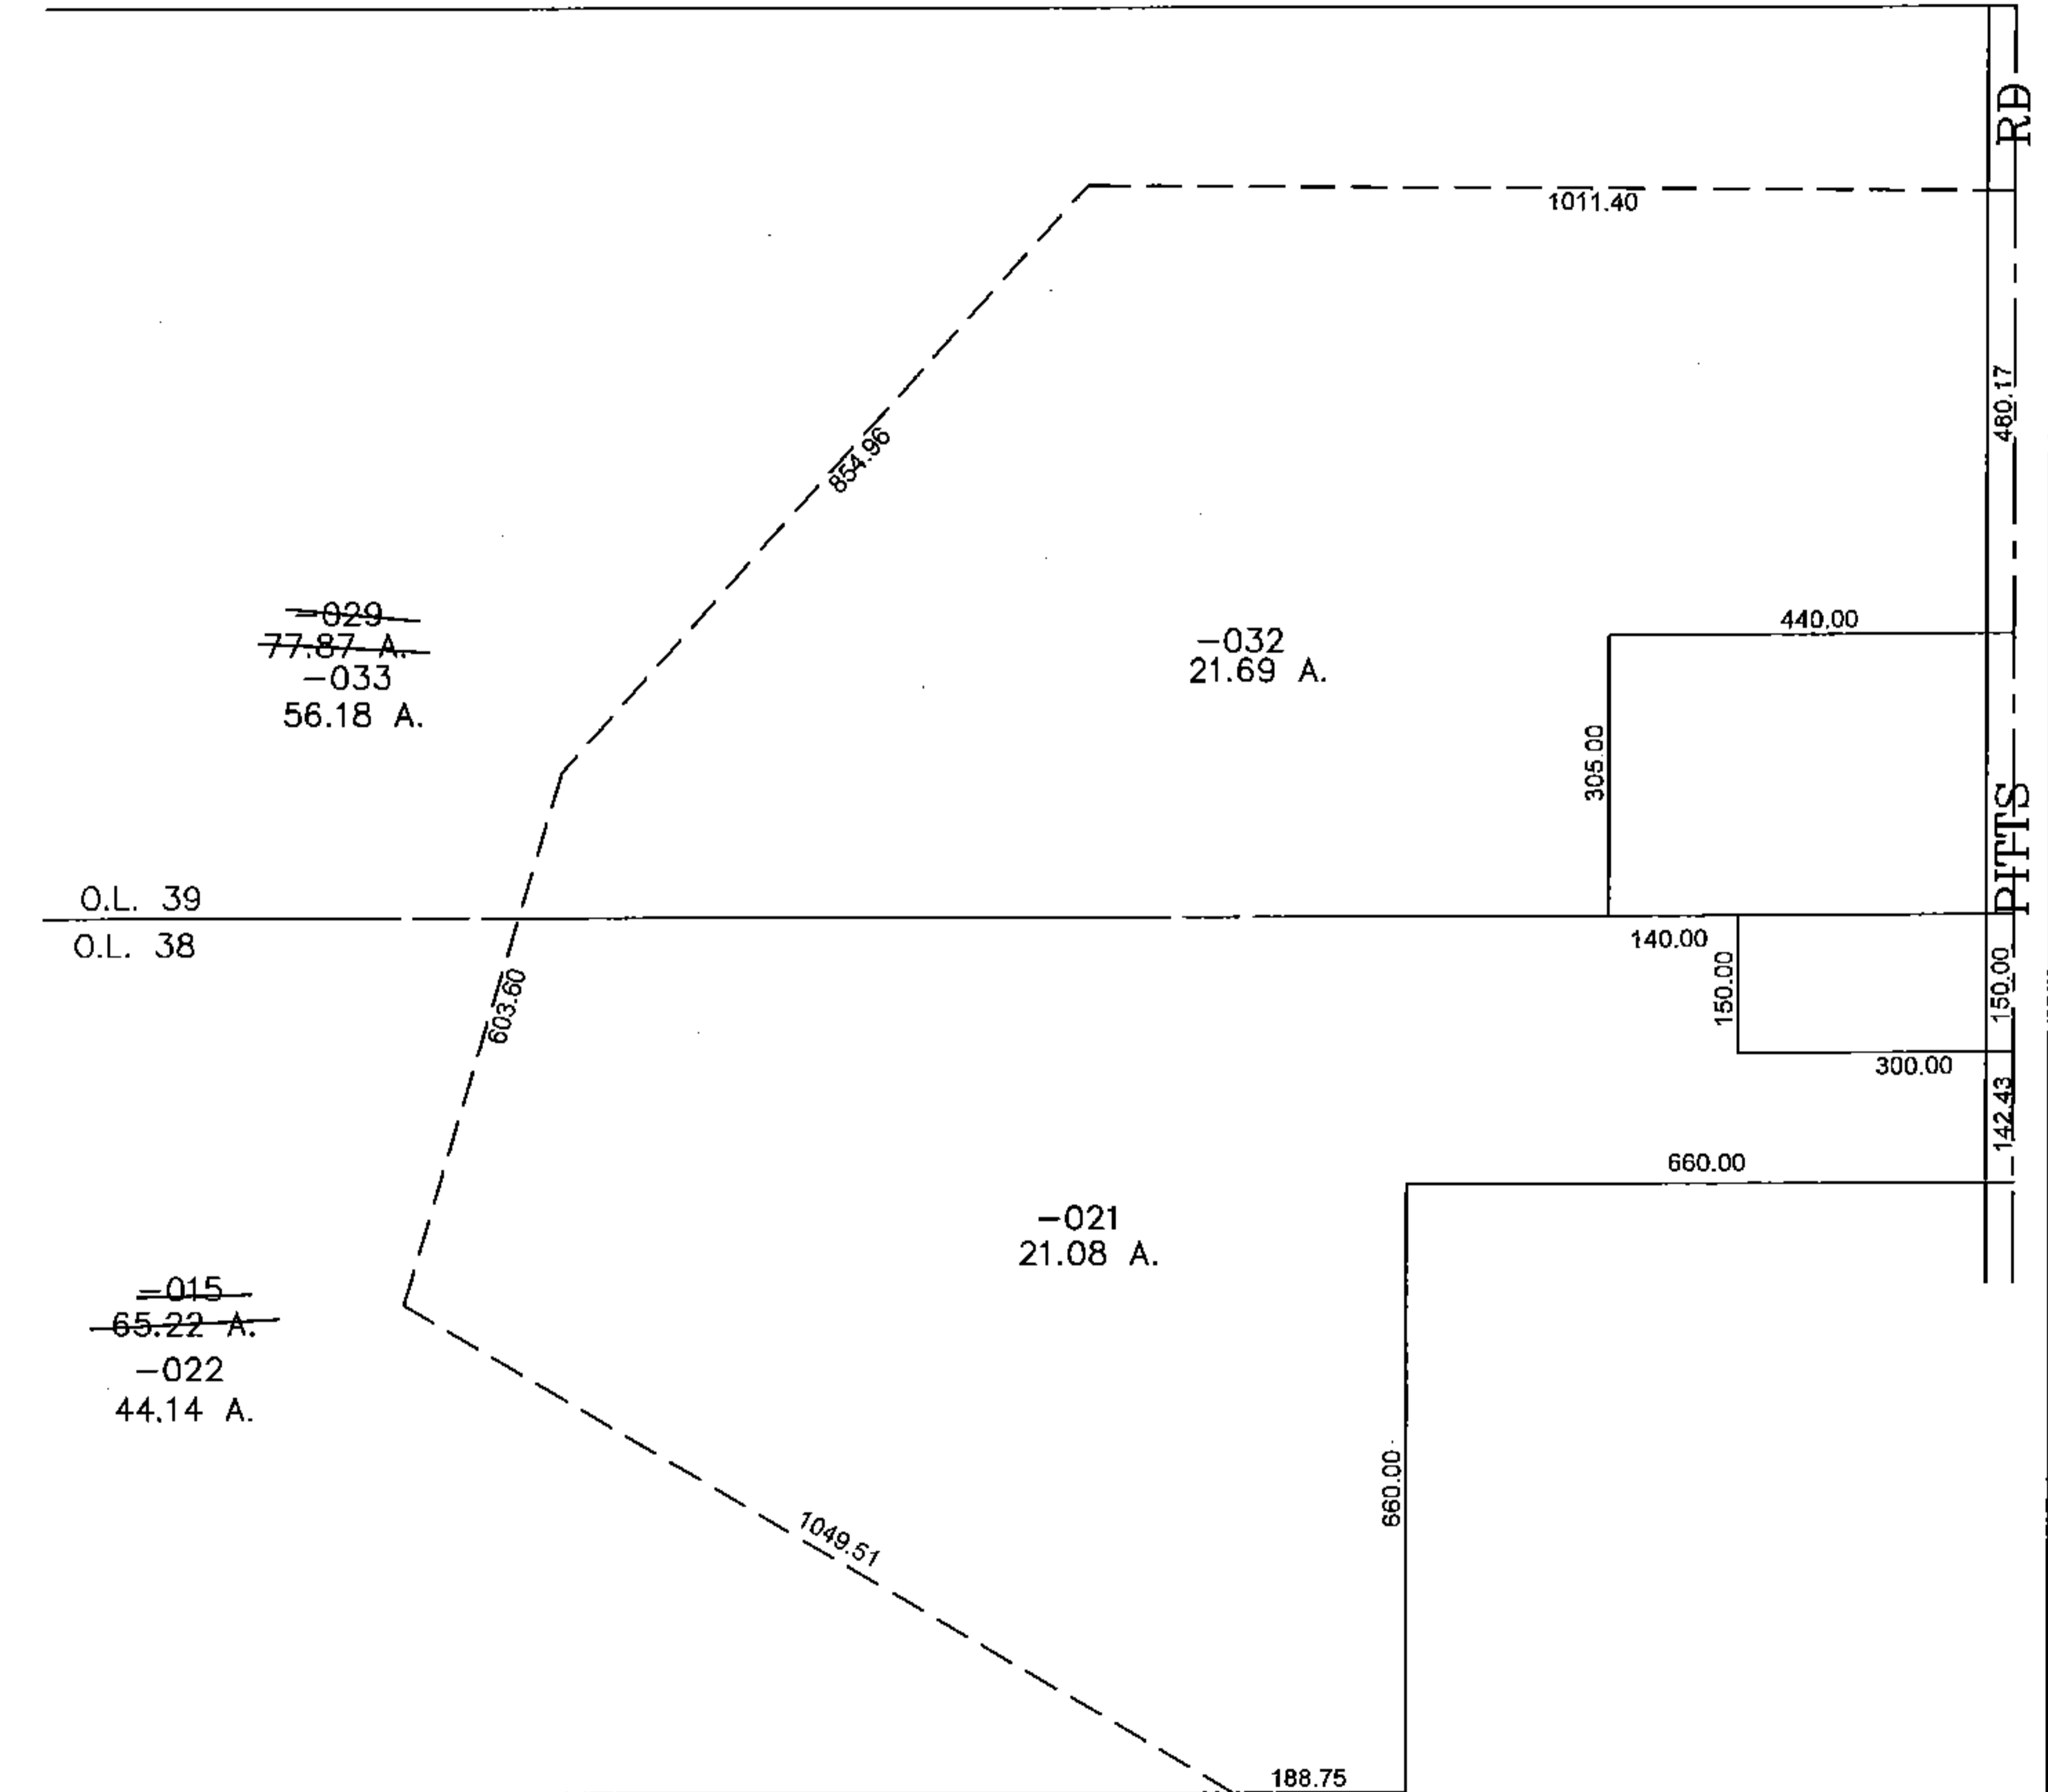

PARENT PARCEL: 1800-038-000-015, 18-00-039-000-029

CHILD PARCEL: 18-00-038-000-021, -022 18-00-039-000-032, -033

STARTING POINT: XXXXXX

15-03407

**SPLITS/DEEDS PROCESSED**

LORAIN COUNTY TAX MAP DEPARTMENT  
226 MIDDLE AVE. ELYRIA, OHIO

SURVEYED BY: RICHARD CARLSON

CLOSURE: 0.00 : 10.000

MAP PAGE(S): 18-E

APPROVED BY: JAH DATE: 8/11/2015

SCALE: 1" = 300 PRIOR INSTRUMENT: 20140529280