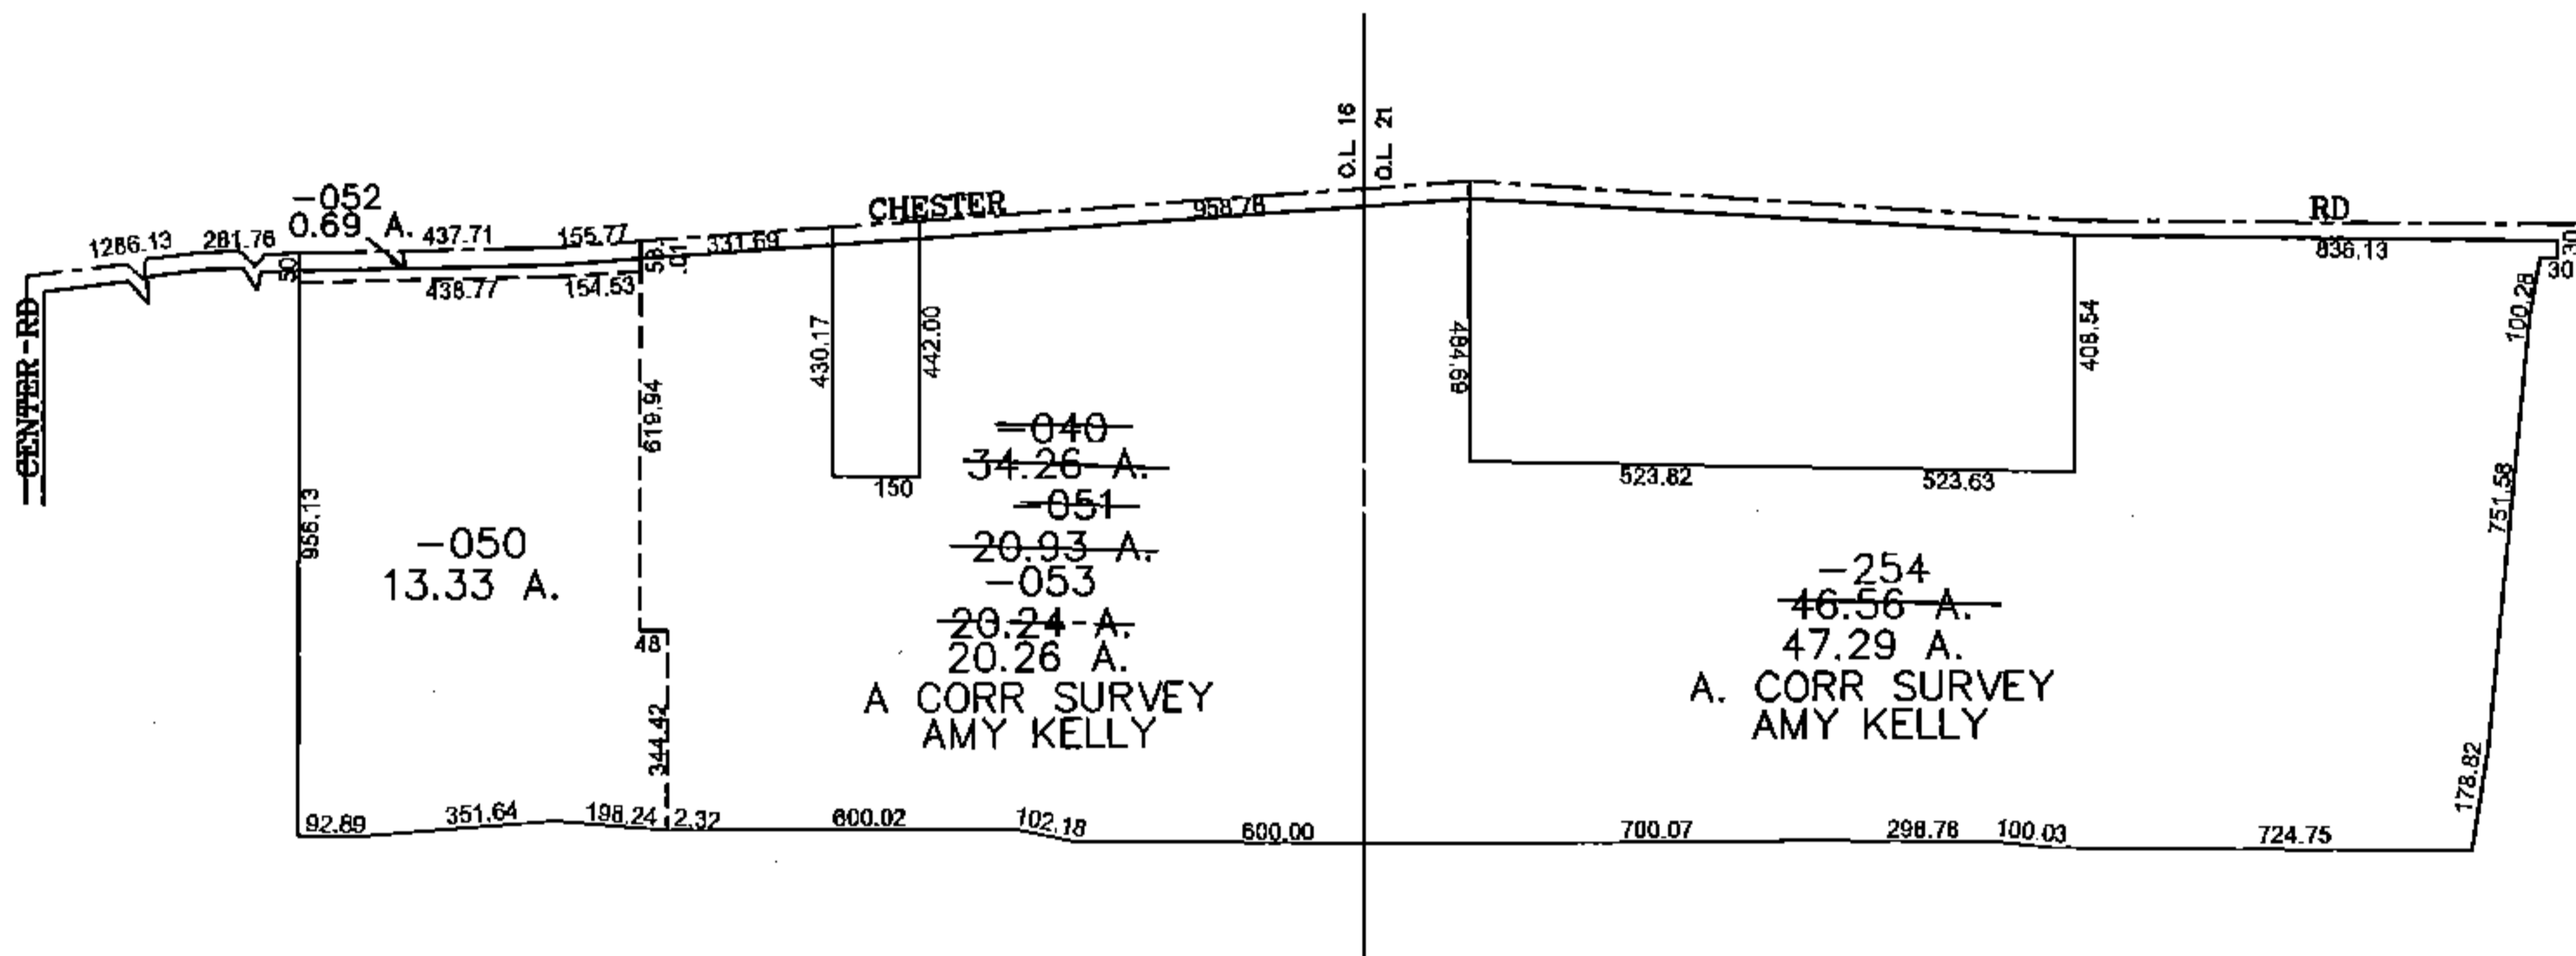

PARENT PARCEL: 04-00-016-104-040, 04-00-021-000-254

CHILD PARCEL: 04-00-016-104-050 THRU -053

STARTING POINT: CENTERLINE OF CENTER RD & CHESTER RD

15-03404

SPLITS/DEEDS PROCESSED

LORAIN COUNTY TAX MAP DEPARTMENT
226 MIDDLE AVE. ELYRIA, OHIO

SURVEYED BY: AMY KELLY

CLOSURE: 0.00 : 10.000

MAP PAGE(S): 04-00-016-A

APPROVED BY: JAH DATE: 8/7/2015

SCALE: 1" = 600 PRIOR INSTRUMENT: 20080256715