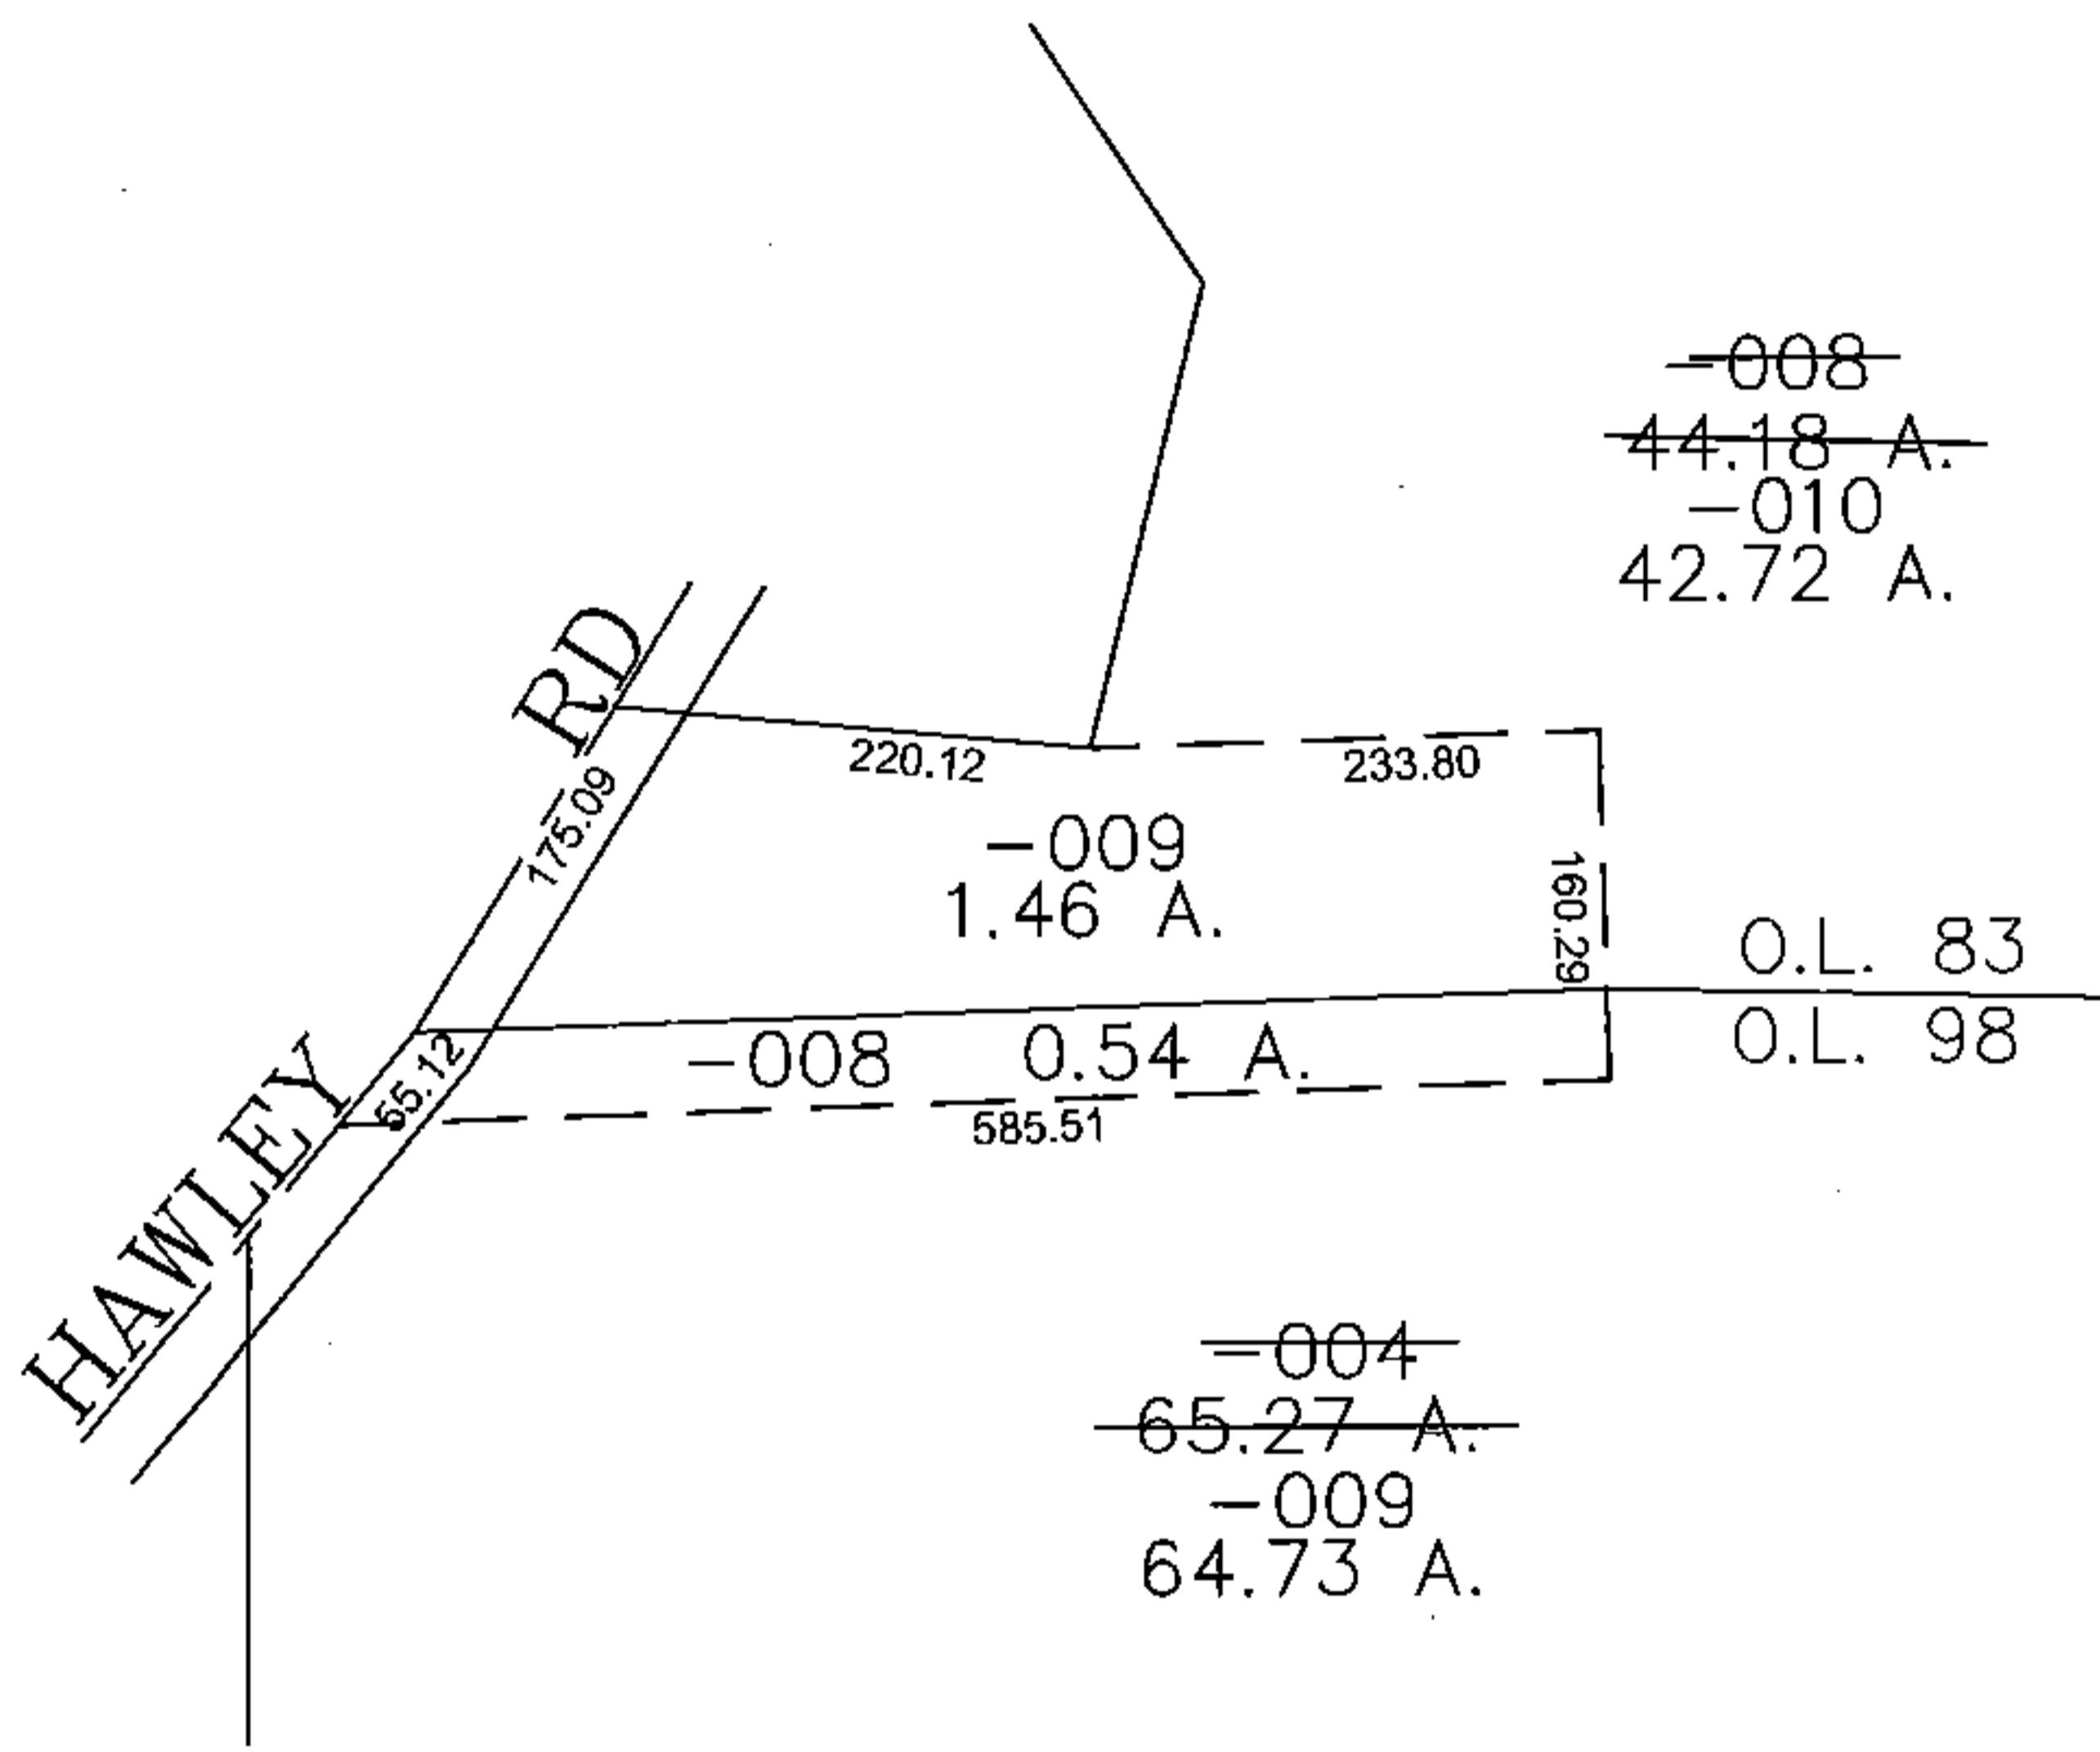

PARENT PARCEL: 14-00-083-000-008, 14-00-098-000-004
 CHILD PARCEL: 14-00-083-000-009, 010 14-00-098-000-008, -009
 STARTING POINT: CENTERLINE OF HAWLEY RD & O.L. 83

15-03393

SPLITS/DEEDS PROCESSED
 LORAIN COUNTY TAX MAP DEPARTMENT
 226 MIDDLE AVE. ELYRIA, OHIO

SURVEYED BY: JAMES RESAR
 CLOSURE: 0.00 : 10,000
 MAP PAGE(S): 0.00: 10,000
 APPROVED BY: JAH DATE: 7/17/2015
 SCALE: 1" = 200 PRIOR INSTRUMENT: 20080245445