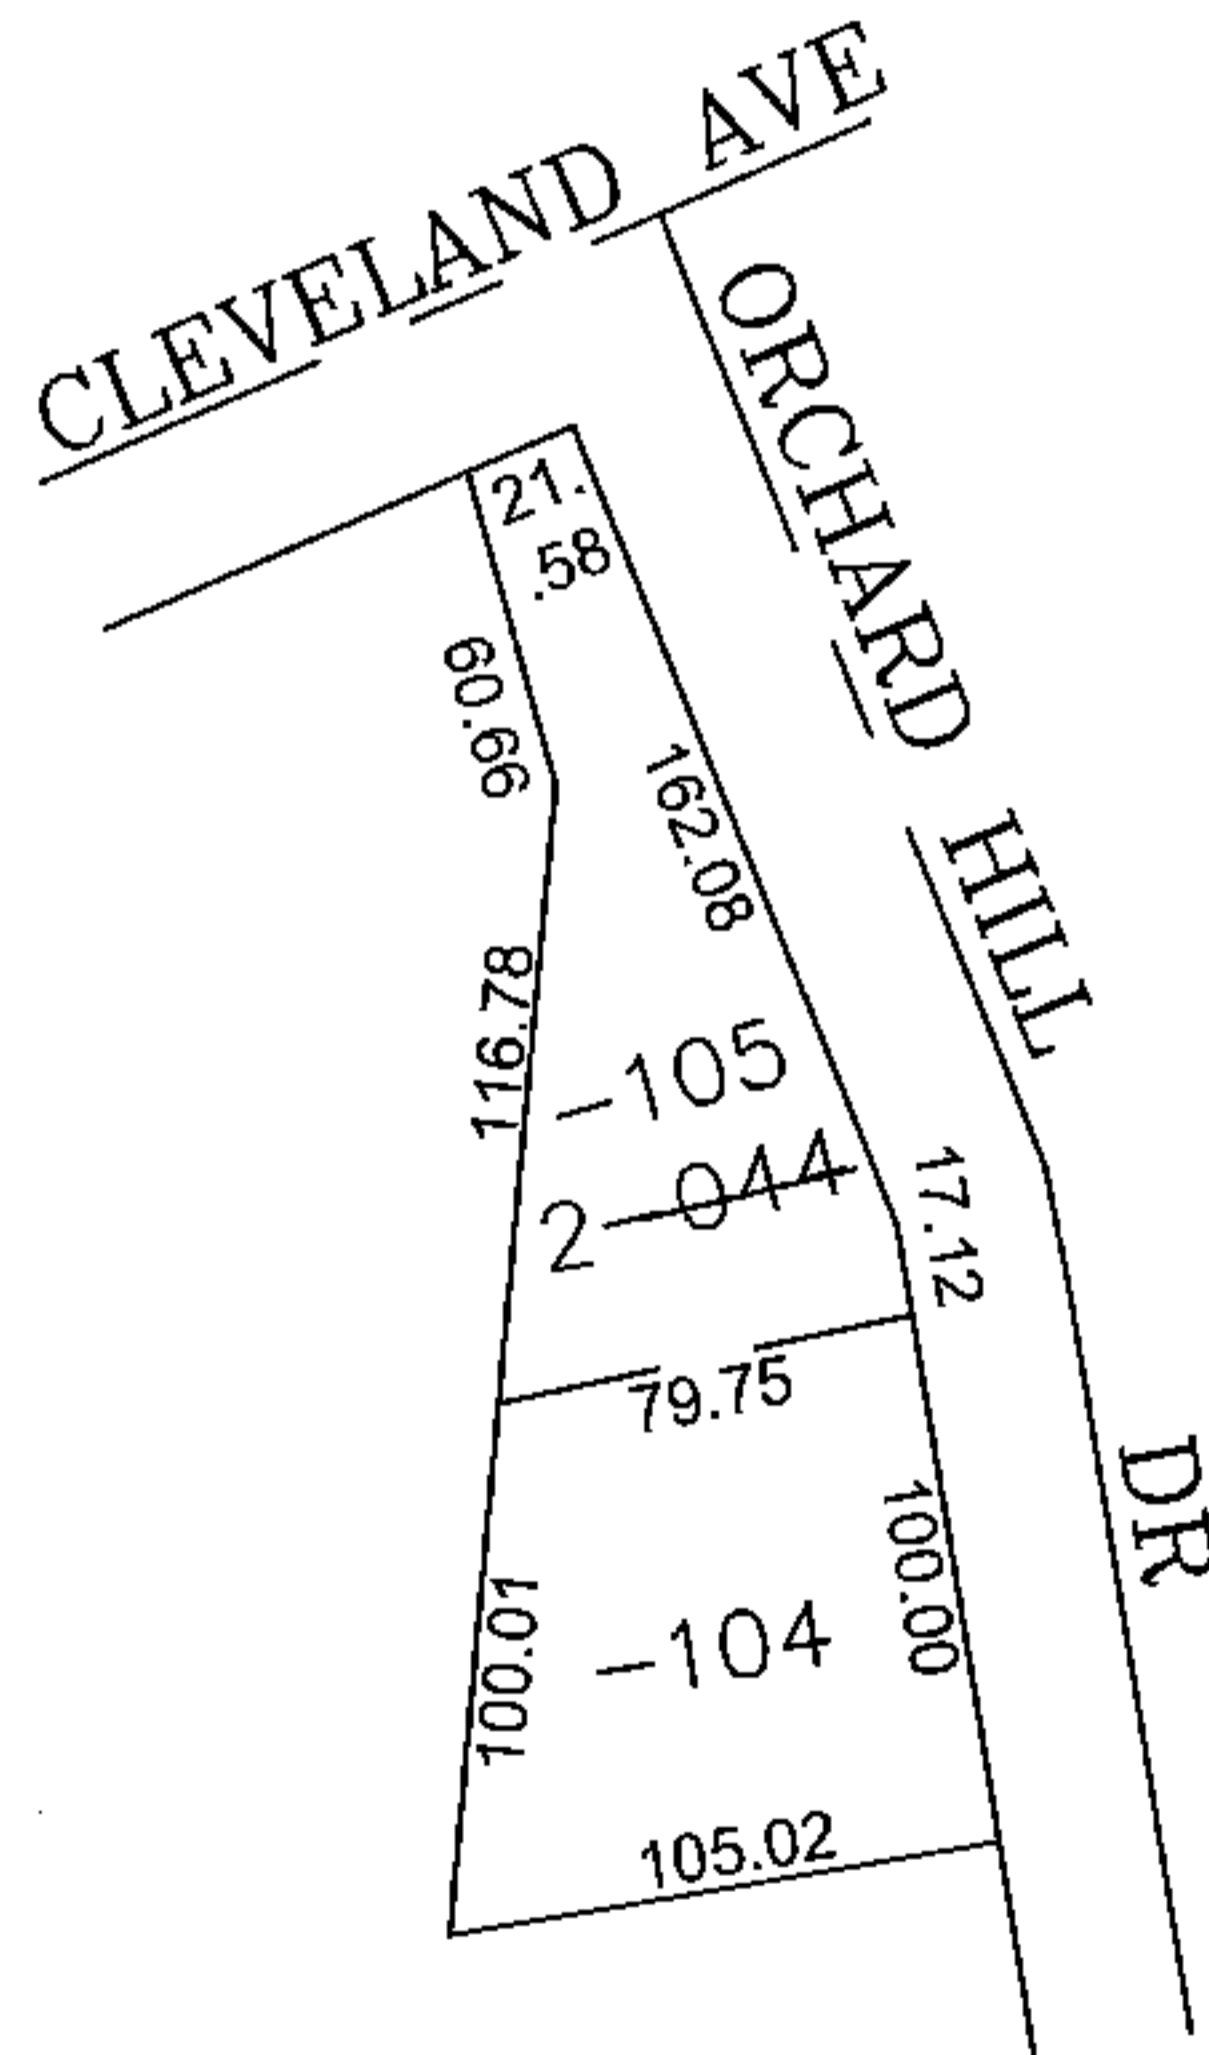

PARENT PARCEL: 05-00-038-106-044

CHILD PARCEL: 05-00-038-106-104, -105

STARTING POINT: SIDELINE OF CLEVELAND AVE & ORCHARD HILL DR

15-03391

SPLITS/DEEDS PROCESSED

LORAIN COUNTY TAX MAP DEPARTMENT
226 MIDDLE AVE. ELYRIA, OHIO

SURVEYED BY: JAMES A RESAR

CLOSURE: 0.00 : 10.000

MAP PAGE(S): 05-00-038-B

APPROVED BY: JAH DATE: 7/16/2015

SCALE: 1" = 100 PRIOR INSTRUMENT: 20020812722