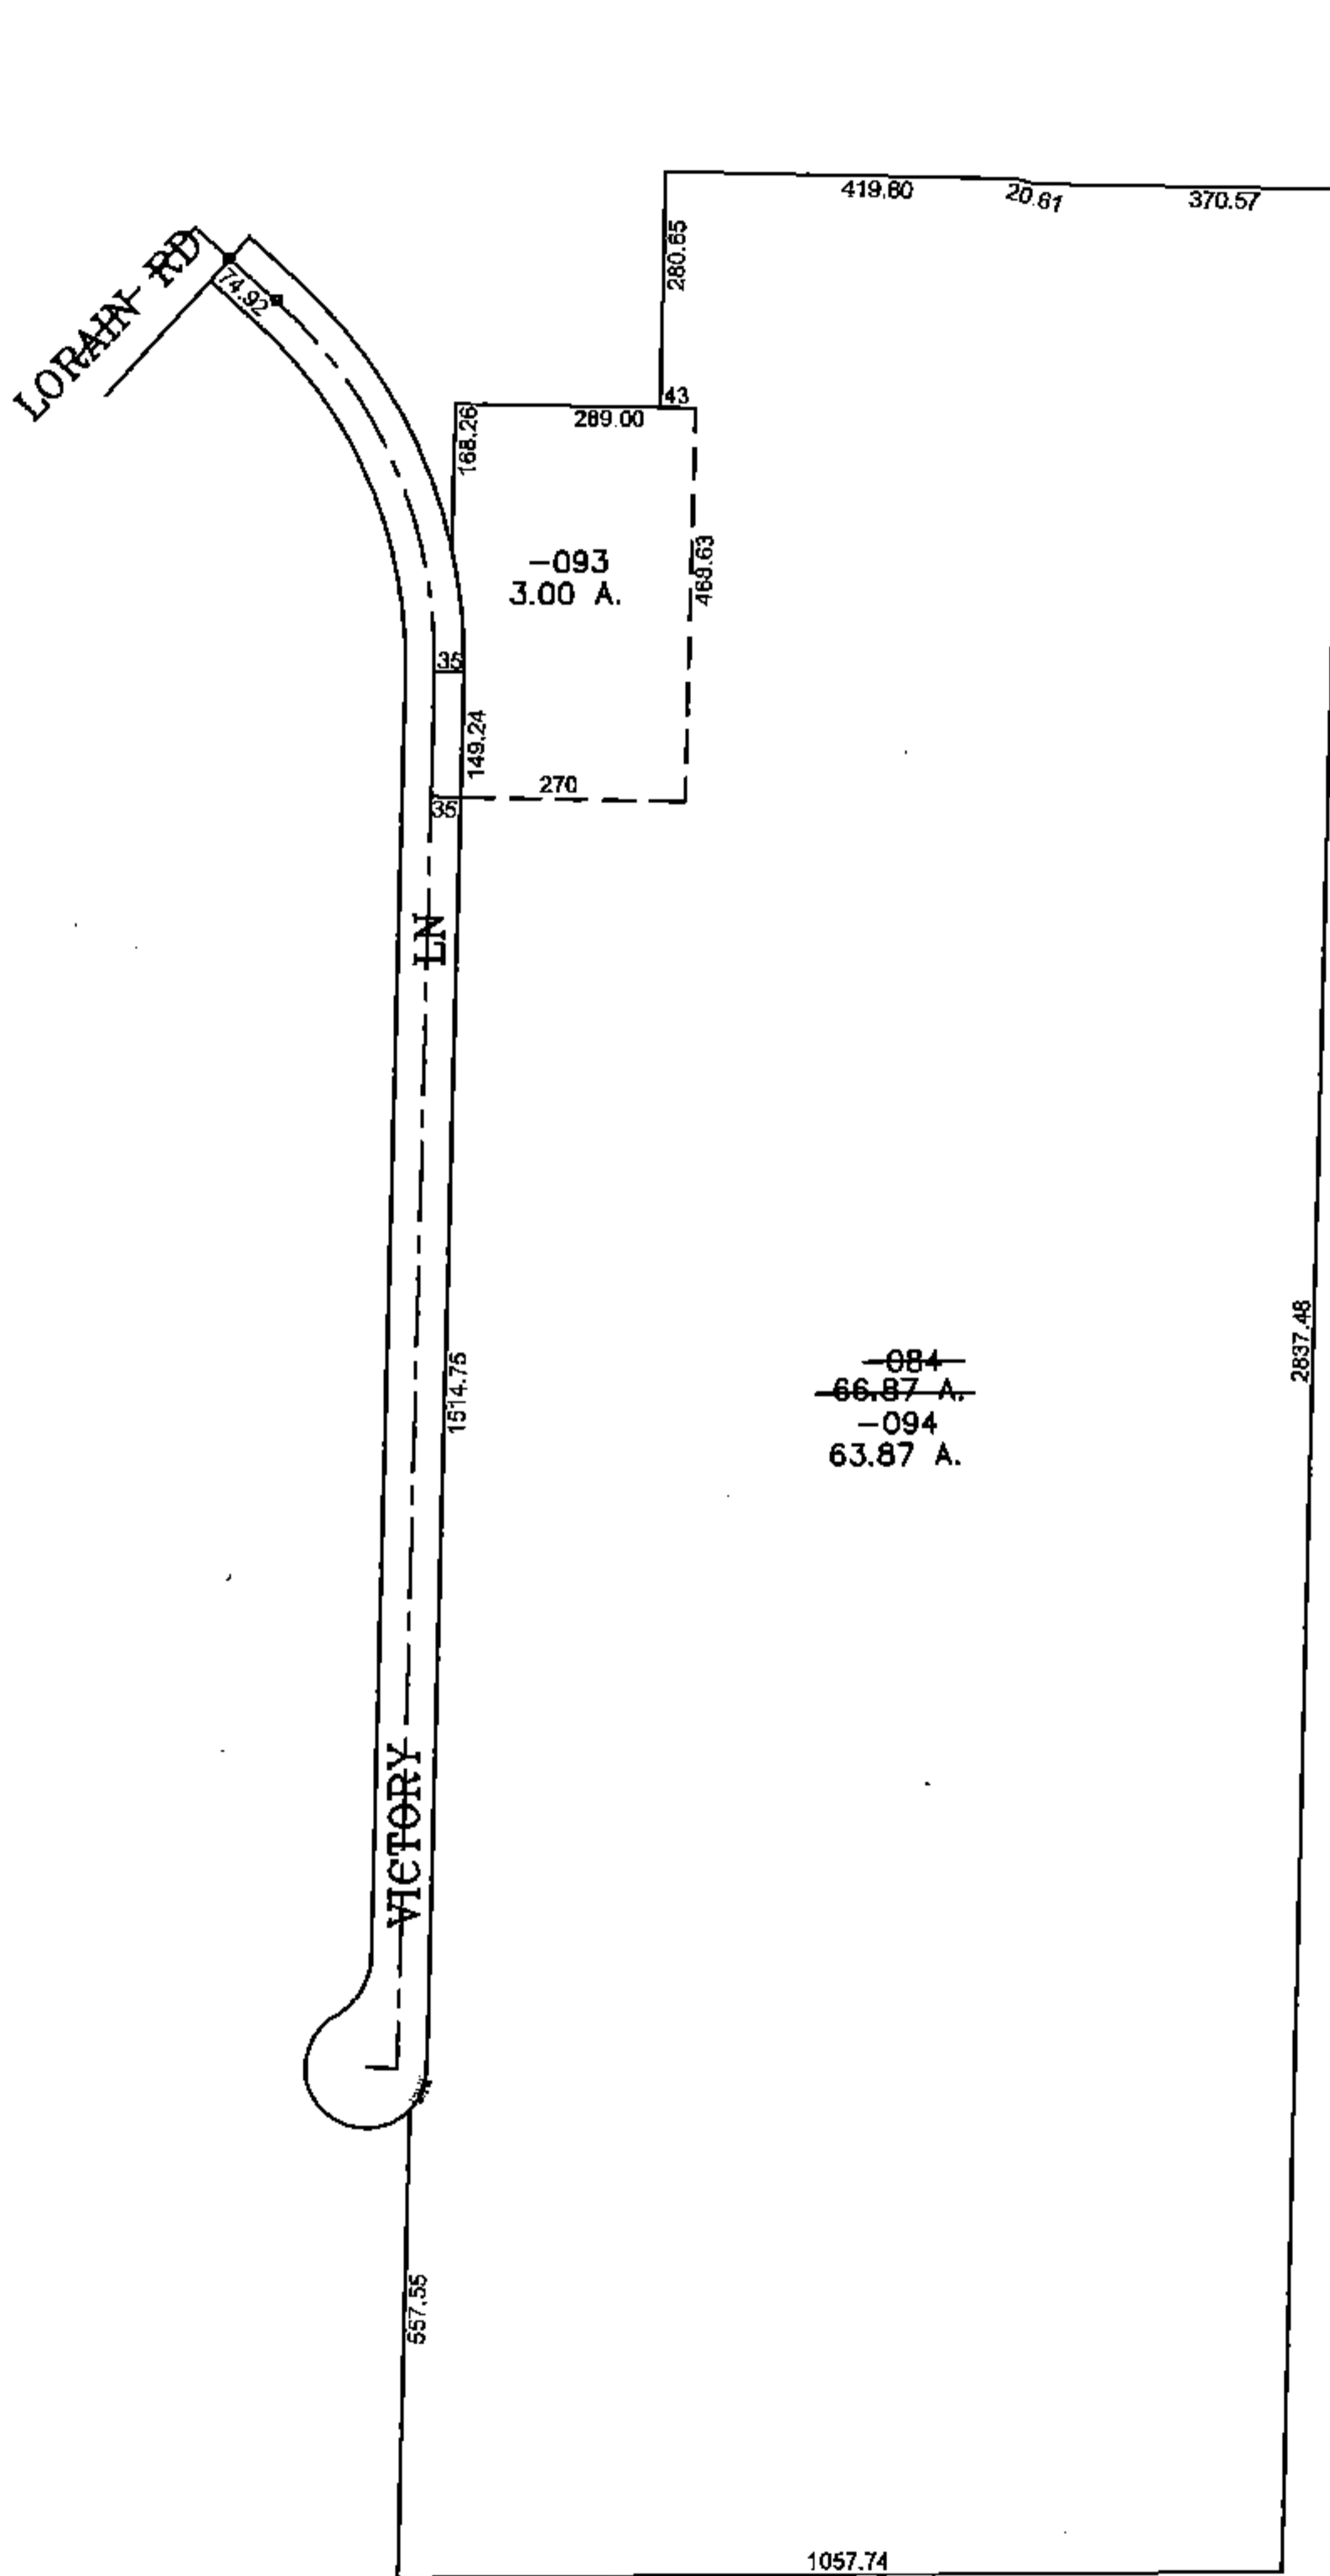

PARENT PARCEL: 07-00-003-102-084

CHILD PARCEL: 07-00-003-102-093, -094

STARTING POINT: XXXXXX

15-03389

**SPLITS/DEEDS PROCESSED**

LORAIN COUNTY TAX MAP DEPARTMENT  
226 MIDDLE AVE. ELYRIA, OHIO

SURVEYED BY: HOWARD SELEE

CLOSURE: 0.00 : 10,000

MAP PAGE(S): 07-00-003

APPROVED BY: JAH DATE: 7/15/2015

SCALE: 1"= 400 PRIOR INST.: 20060120752