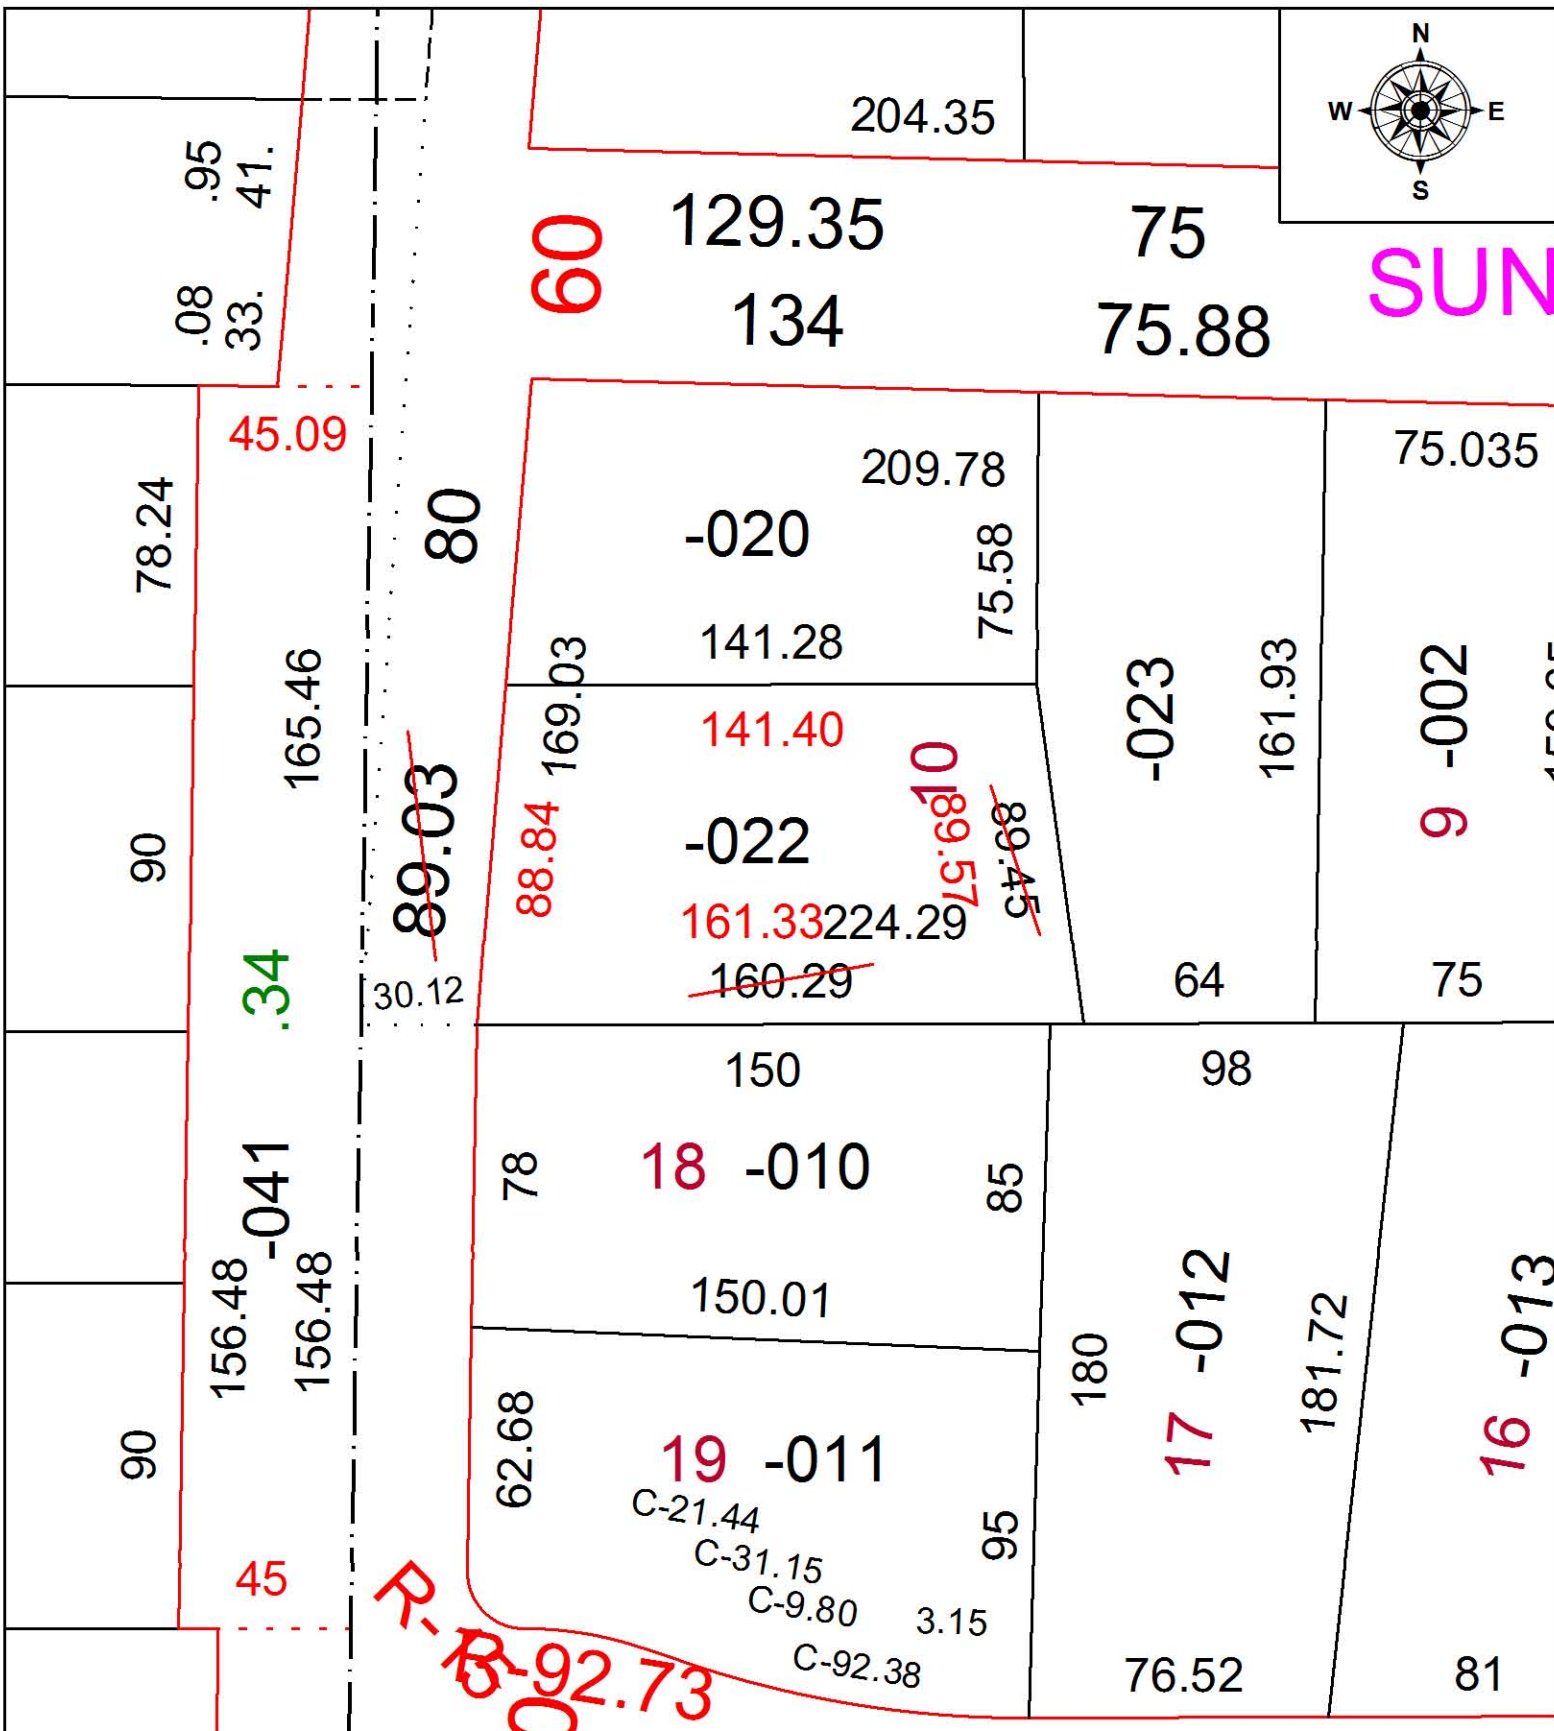

PARENT PARCEL: 05-00-022-105-022

CHILD PARCEL: XX-XX-XXX-XXX-XXX

STARTING POINT: INTERSECTION OF C/L OF SUNRISE DR. AND C/L OF KOLBE RD.

16-03384-D

SPLITS/DEEDS PROCESSED
 LORAIN COUNTY TAX MAP DEPARTMENT
 226 MIDDLE AVE. ELYRIA, OH

SURVEYED BY: SCOTT J. CASEY
 CLOSURE: 1: 61,460
 MAP PAGE(S): 5-00-022-A
 APPROVED BY: RRM DATE: 2-12-16
 SCALE: 1" = 50 PRIOR INSTRUMENT: 20160573070