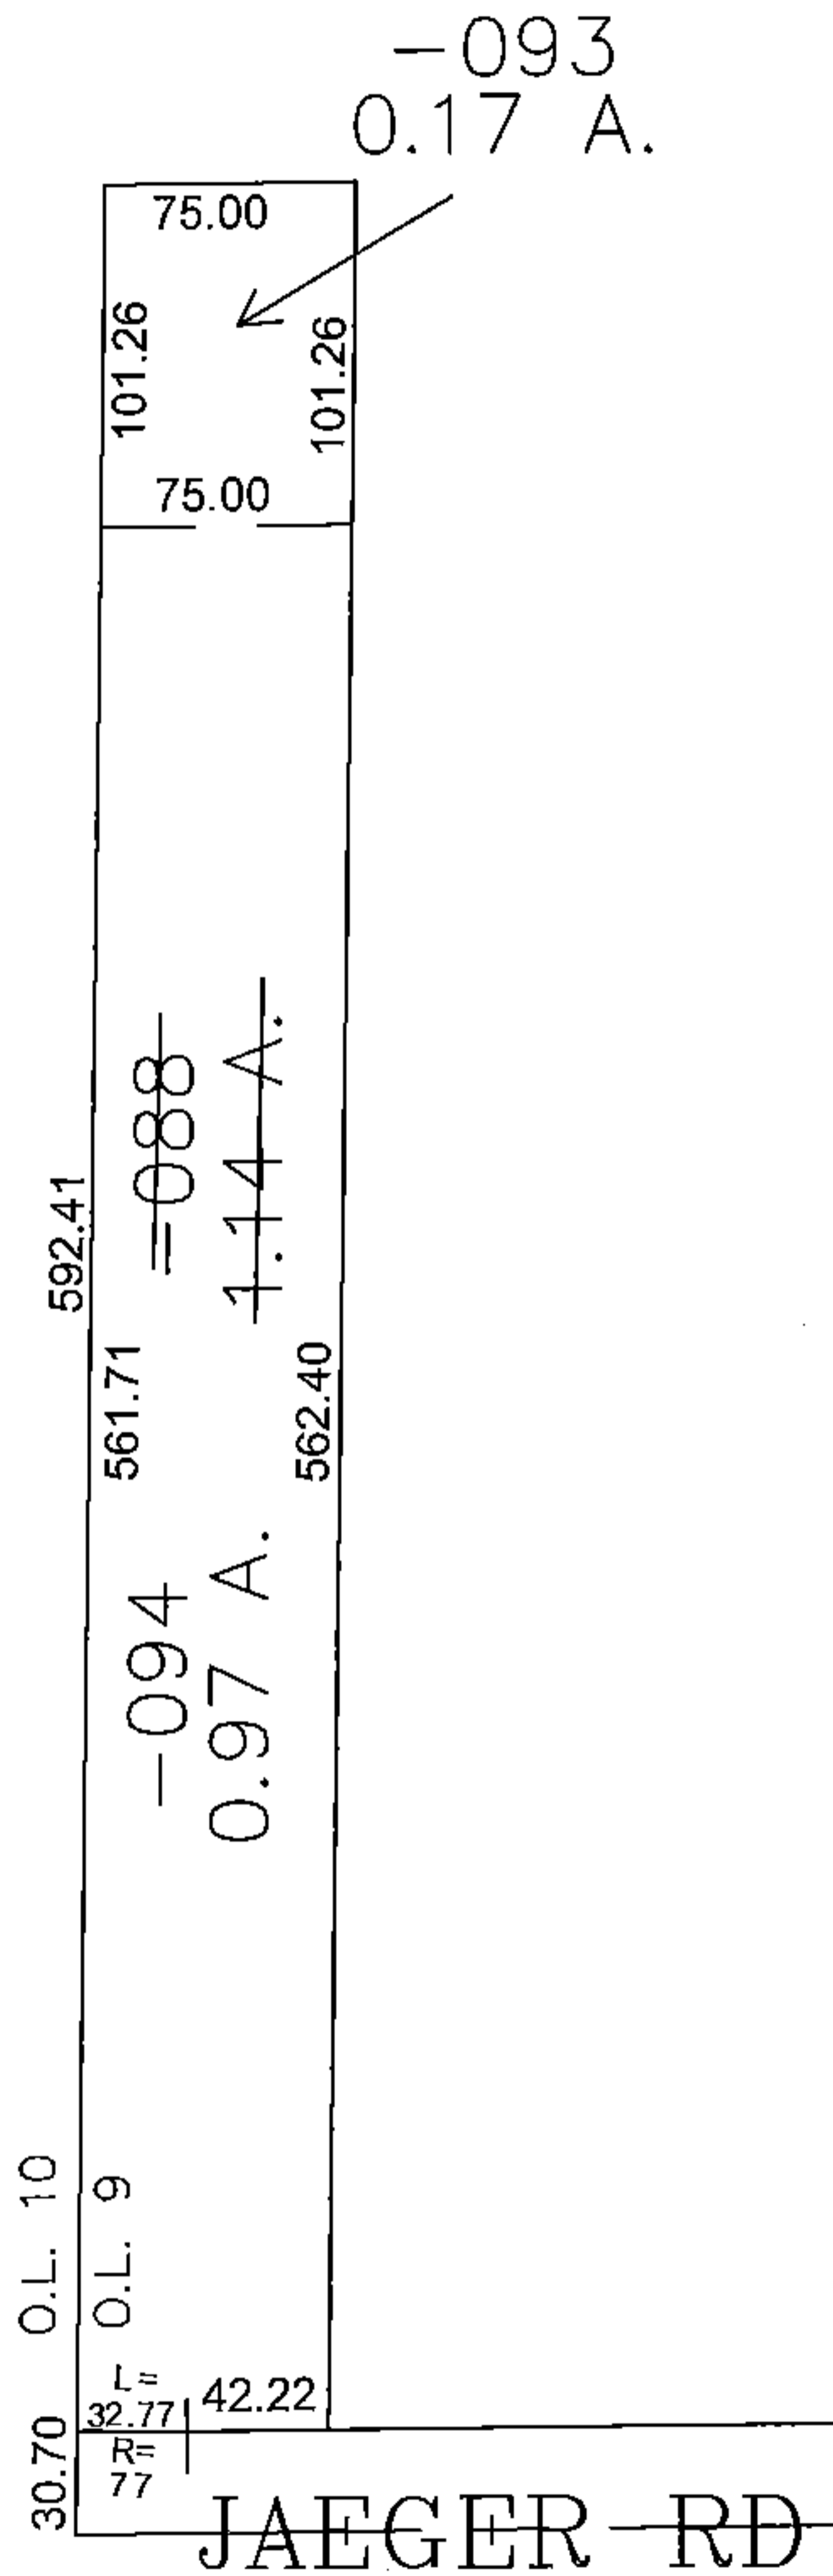

PARENT PARCEL: 02-02-009-101-088

CHILD PARCEL: 02-02-009-101-093, -094

STARTING POINT: CENTERLINE OF JAEGER RD & O.L. 9

15-03378

SPLITS/DEEDS PROCESSED

LORAIN COUNTY TAX MAP DEPARTMENT
226 MIDDLE AVE. ELYRIA, OHIO

SURVEYED BY: PATRICK MCGANNON

CLOSURE: 0.00 : 10.000

MAP PAGE(S): 02-02-009

APPROVED BY: JAH DATE: 6/17/2015

SCALE: 1" = 100 PRIOR INSTRUMENT: 20140526948