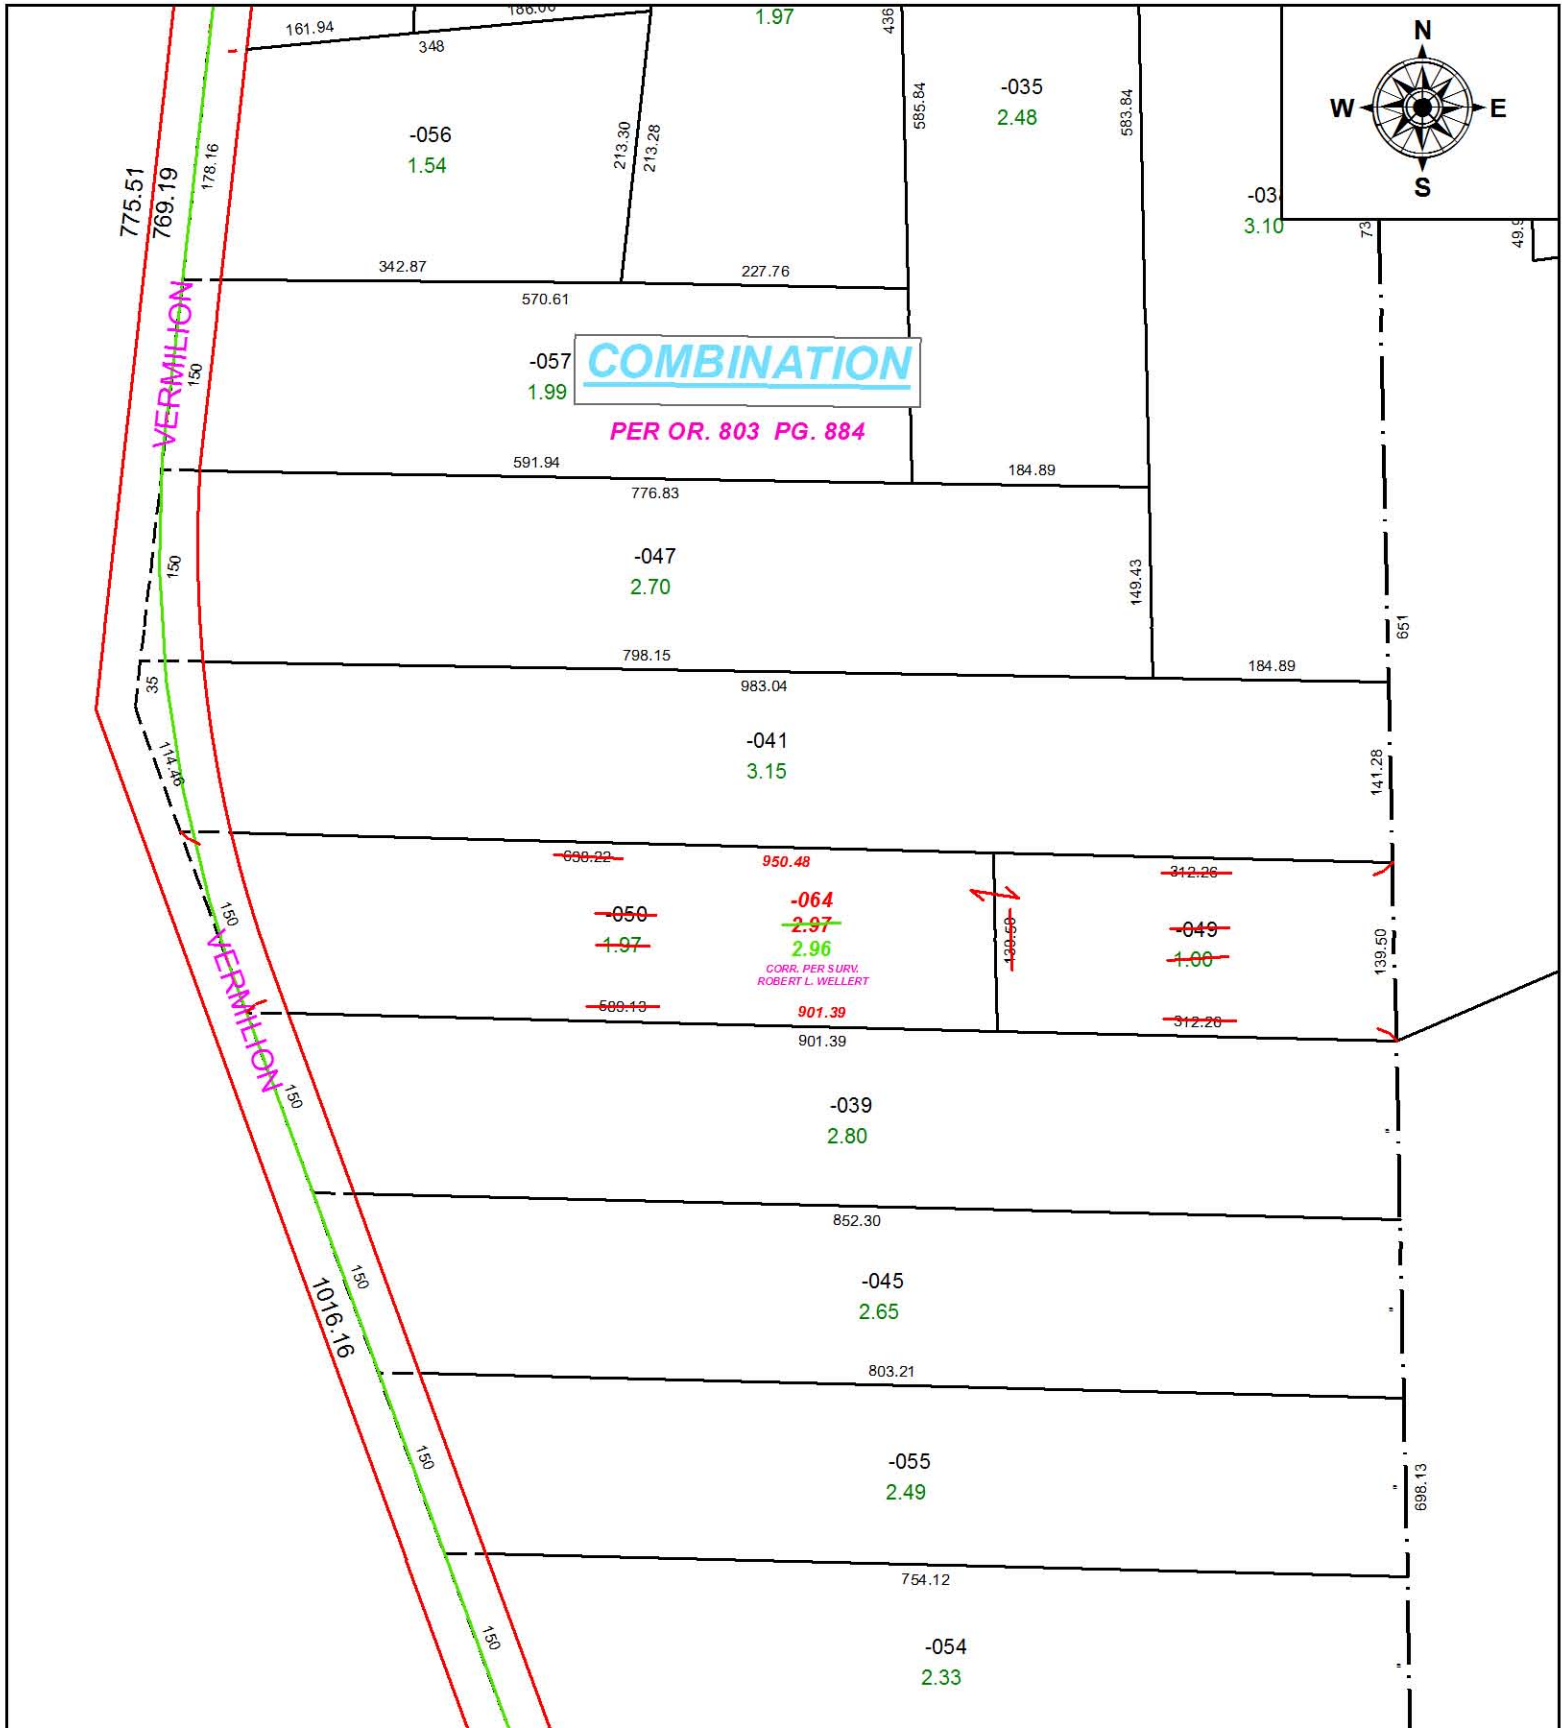

PARENT PARCEL: 01-00-031-000-049 & -050

CHILD PARCEL: 01-00-031-000-064

STARTING POINT: CL OF COOPER FOSTER PARK RD. & CL OF VERMILION RD.

16-03377-C

SPLITS/DEEDS PROCESSED
 LORAIN COUNTY TAX MAP DEPARTMENT
 226 MIDDLE AVE. ELYRIA, OH

SURVEYED BY: ROBERT L. WELLET

CLOSURE: 1:77290

MAP PAGE(S): 01-00-031

APPROVED BY: TJS DATE: 2/3/16

SCALE: 1 in = 150 ft PRIOR INSTRUMENT: DV XXXX/XXXX