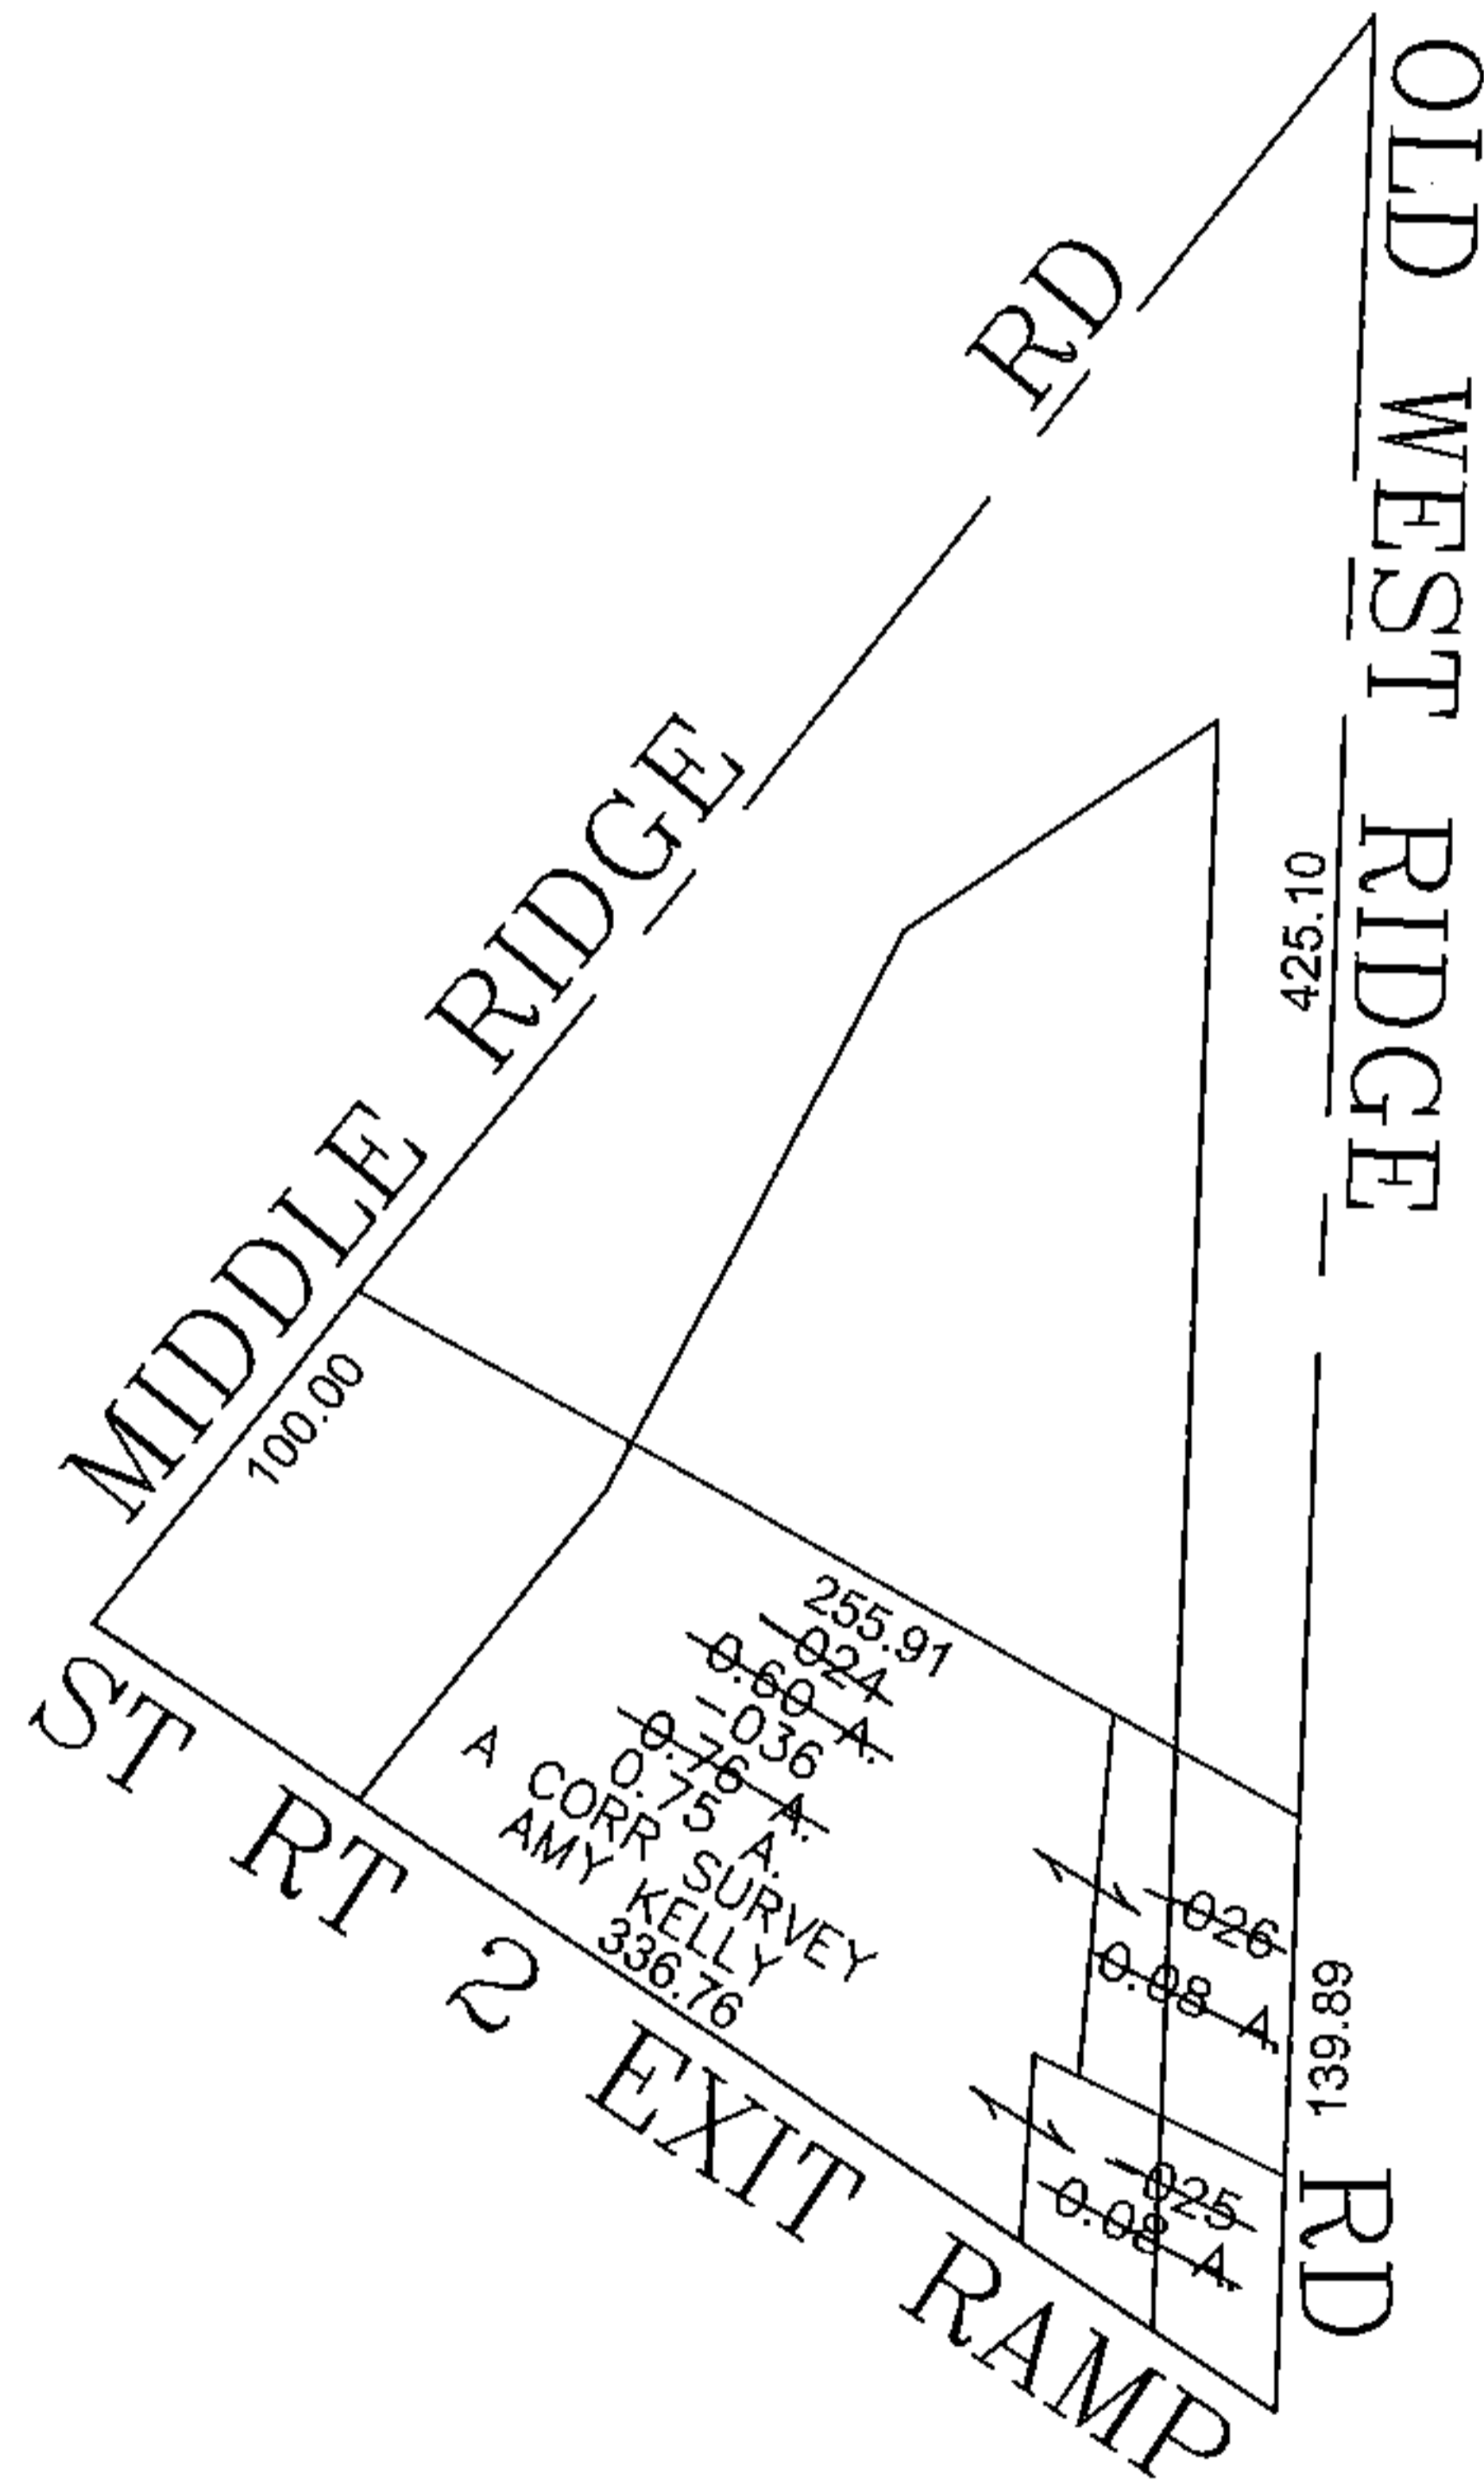

PARENT PARCEL: 05-00-081-000-024, -025, -026

CHILD PARCEL: 05-00-081-000-036

STARTING POINT: CENTERLINE OF MIDDLE RIDGE & OLD WEST RIDGE RD

15-03373

SPLITS/DEEDS PROCESSED

LORAIN COUNTY TAX MAP DEPARTMENT
226 MIDDLE AVE. ELYRIA, OHIO

SURVEYED BY: AMY KELLY

CLOSURE: 0.00 : 10,000

MAP PAGE(S): 05-00-081-A

APPROVED BY: JAH DATE: 6/1/2015

SCALE: 1" = 100 PRIOR INSTRUMENT: 20080266163