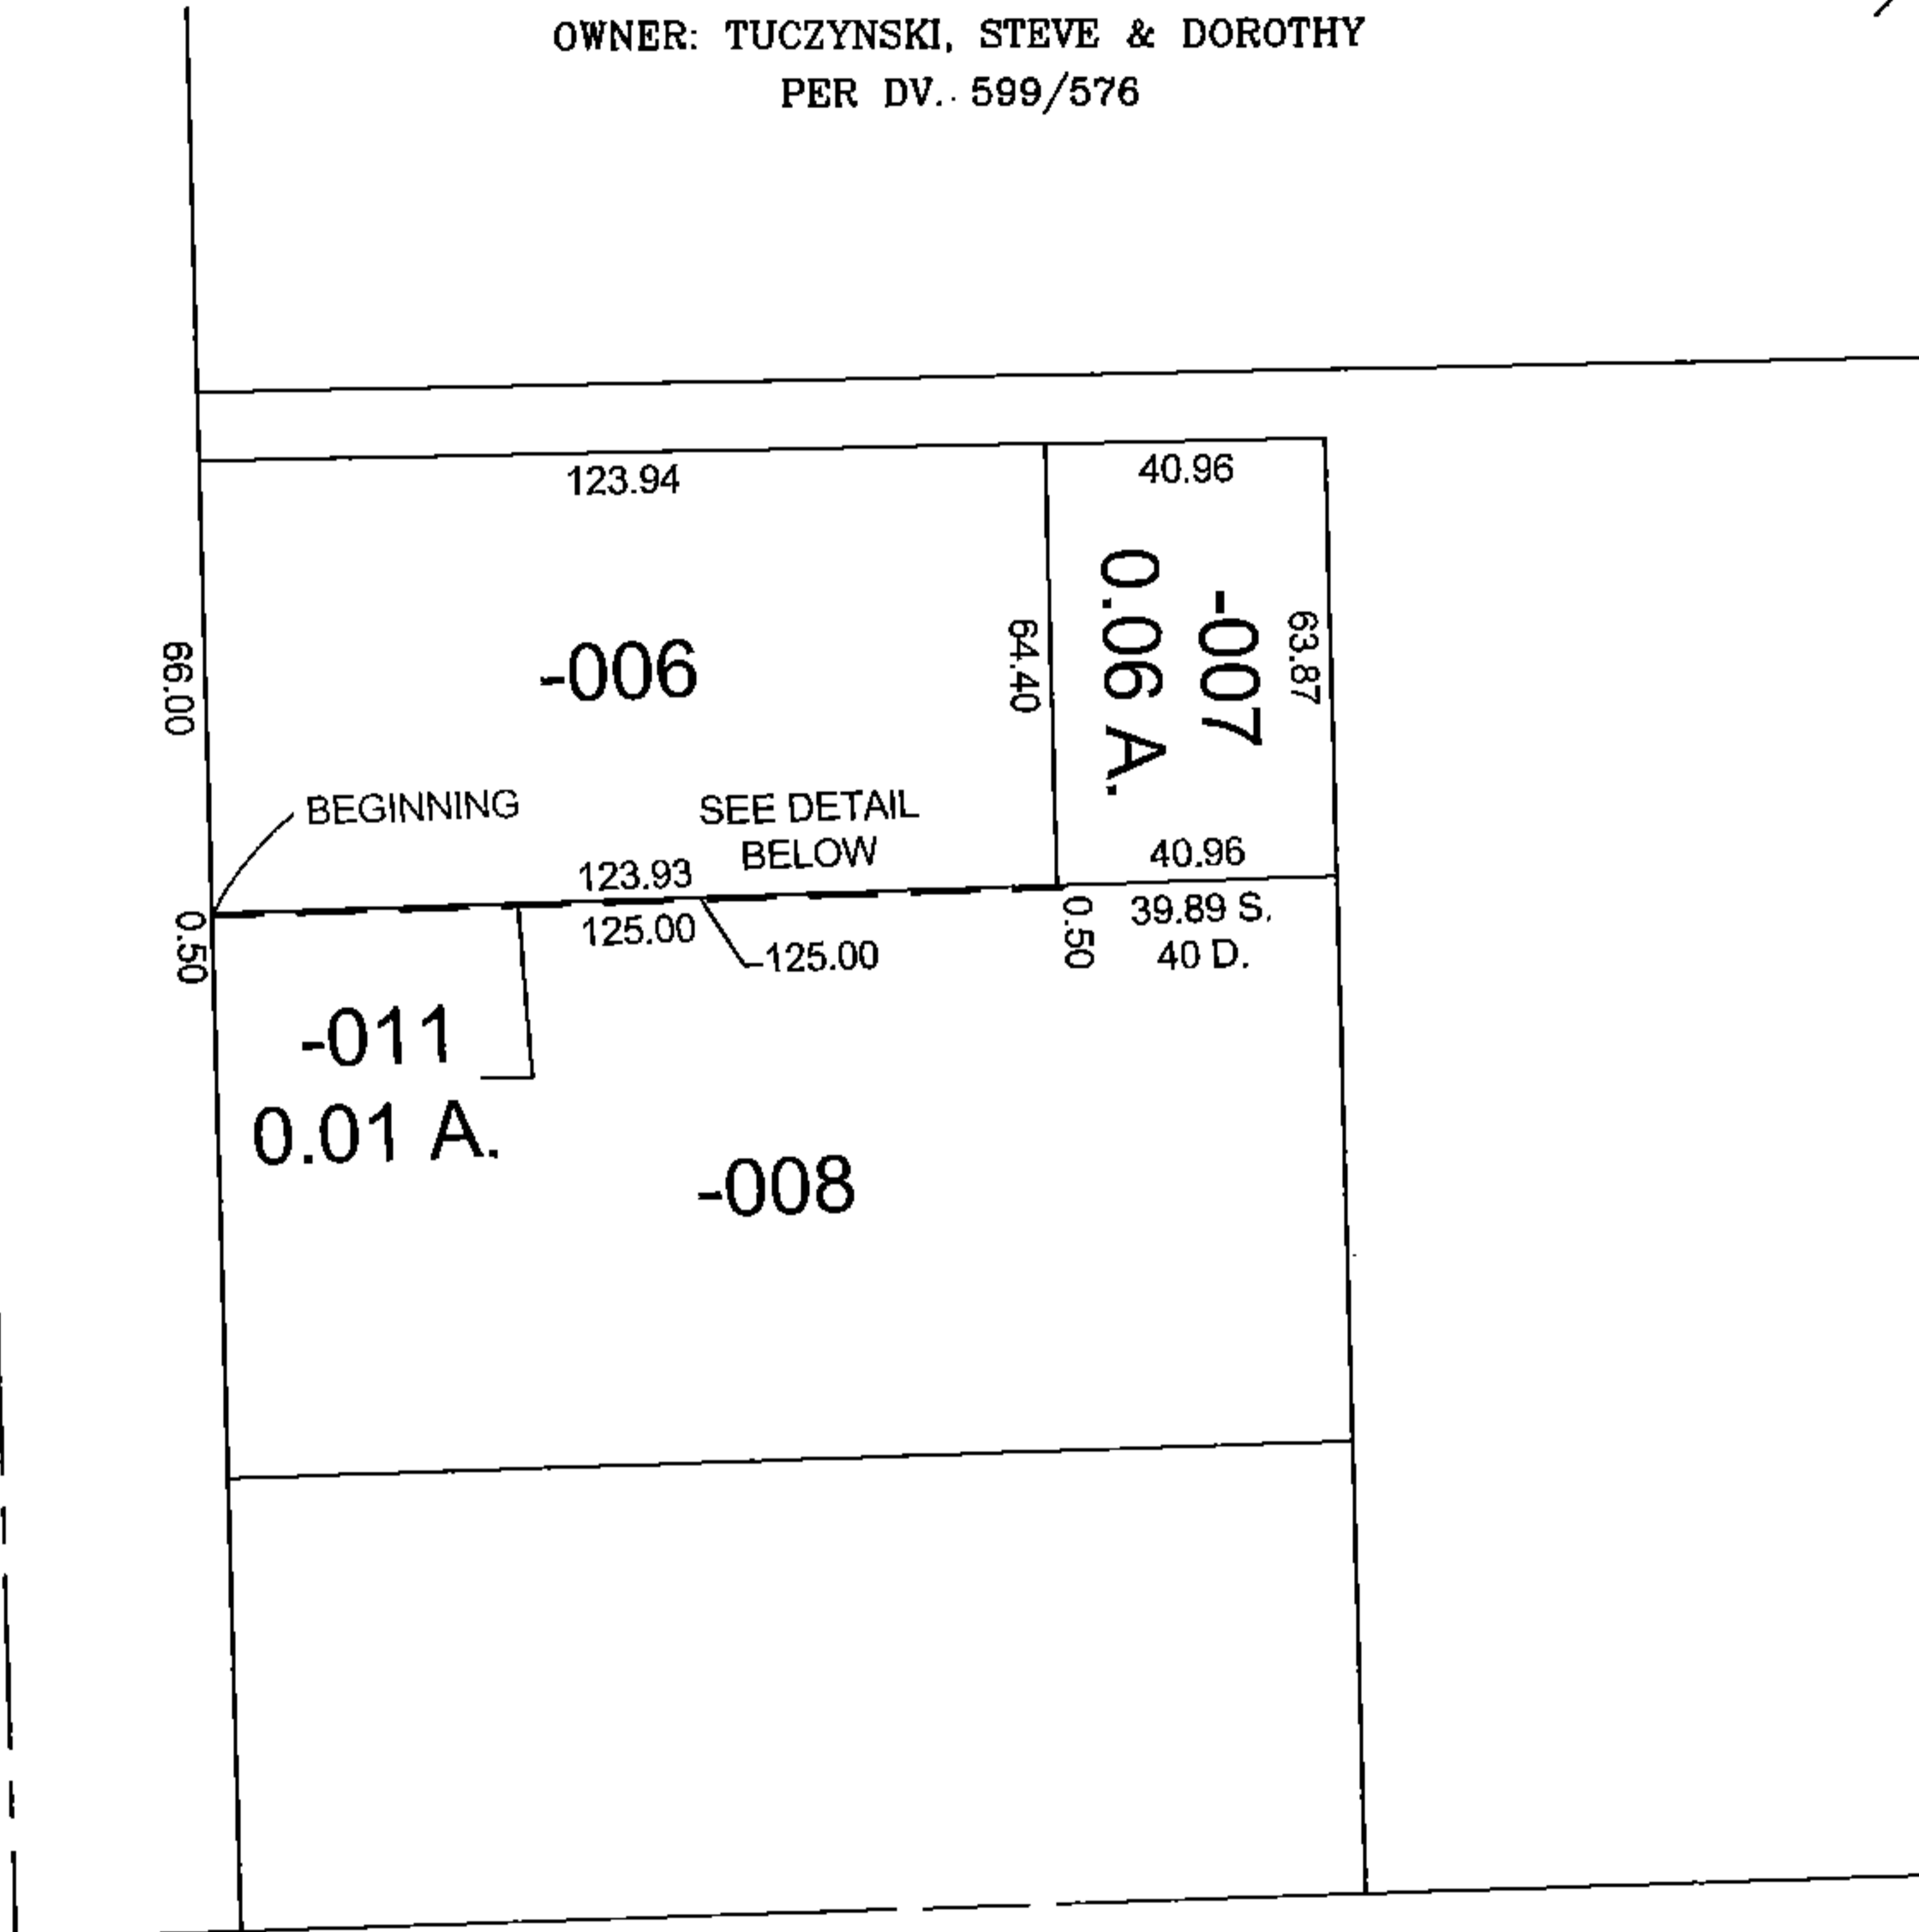

PARENT PARCEL: ADD TO DUPLICATE

CHILD PARCEL: 06-26-020-000-011

STARTING POINT: XXXXXX

16-03371-A

ADD TO DUPLICATE

06-26-020-000-011

0.01 A.

OWNER: TUCZYNSKI, STEVE & DOROTHY  
PER DV. 599/576

EAST AVE. 66'

DETAIL

SPLITS/DEEDS PROCESSED

LORAIN COUNTY TAX MAP DEPARTMENT  
226 MIDDLE AVE. ELYRIA, OHIO

SURVEYED BY: GARY E. PENFOUND

CLOSURE: 0.00 : 10,000

MAP PAGE(S): 06-26-020

APPROVED BY: TJS DATE: 1/28/16

SCALE: 1" = 50' PRIOR INST.: DV XXXX/XXX