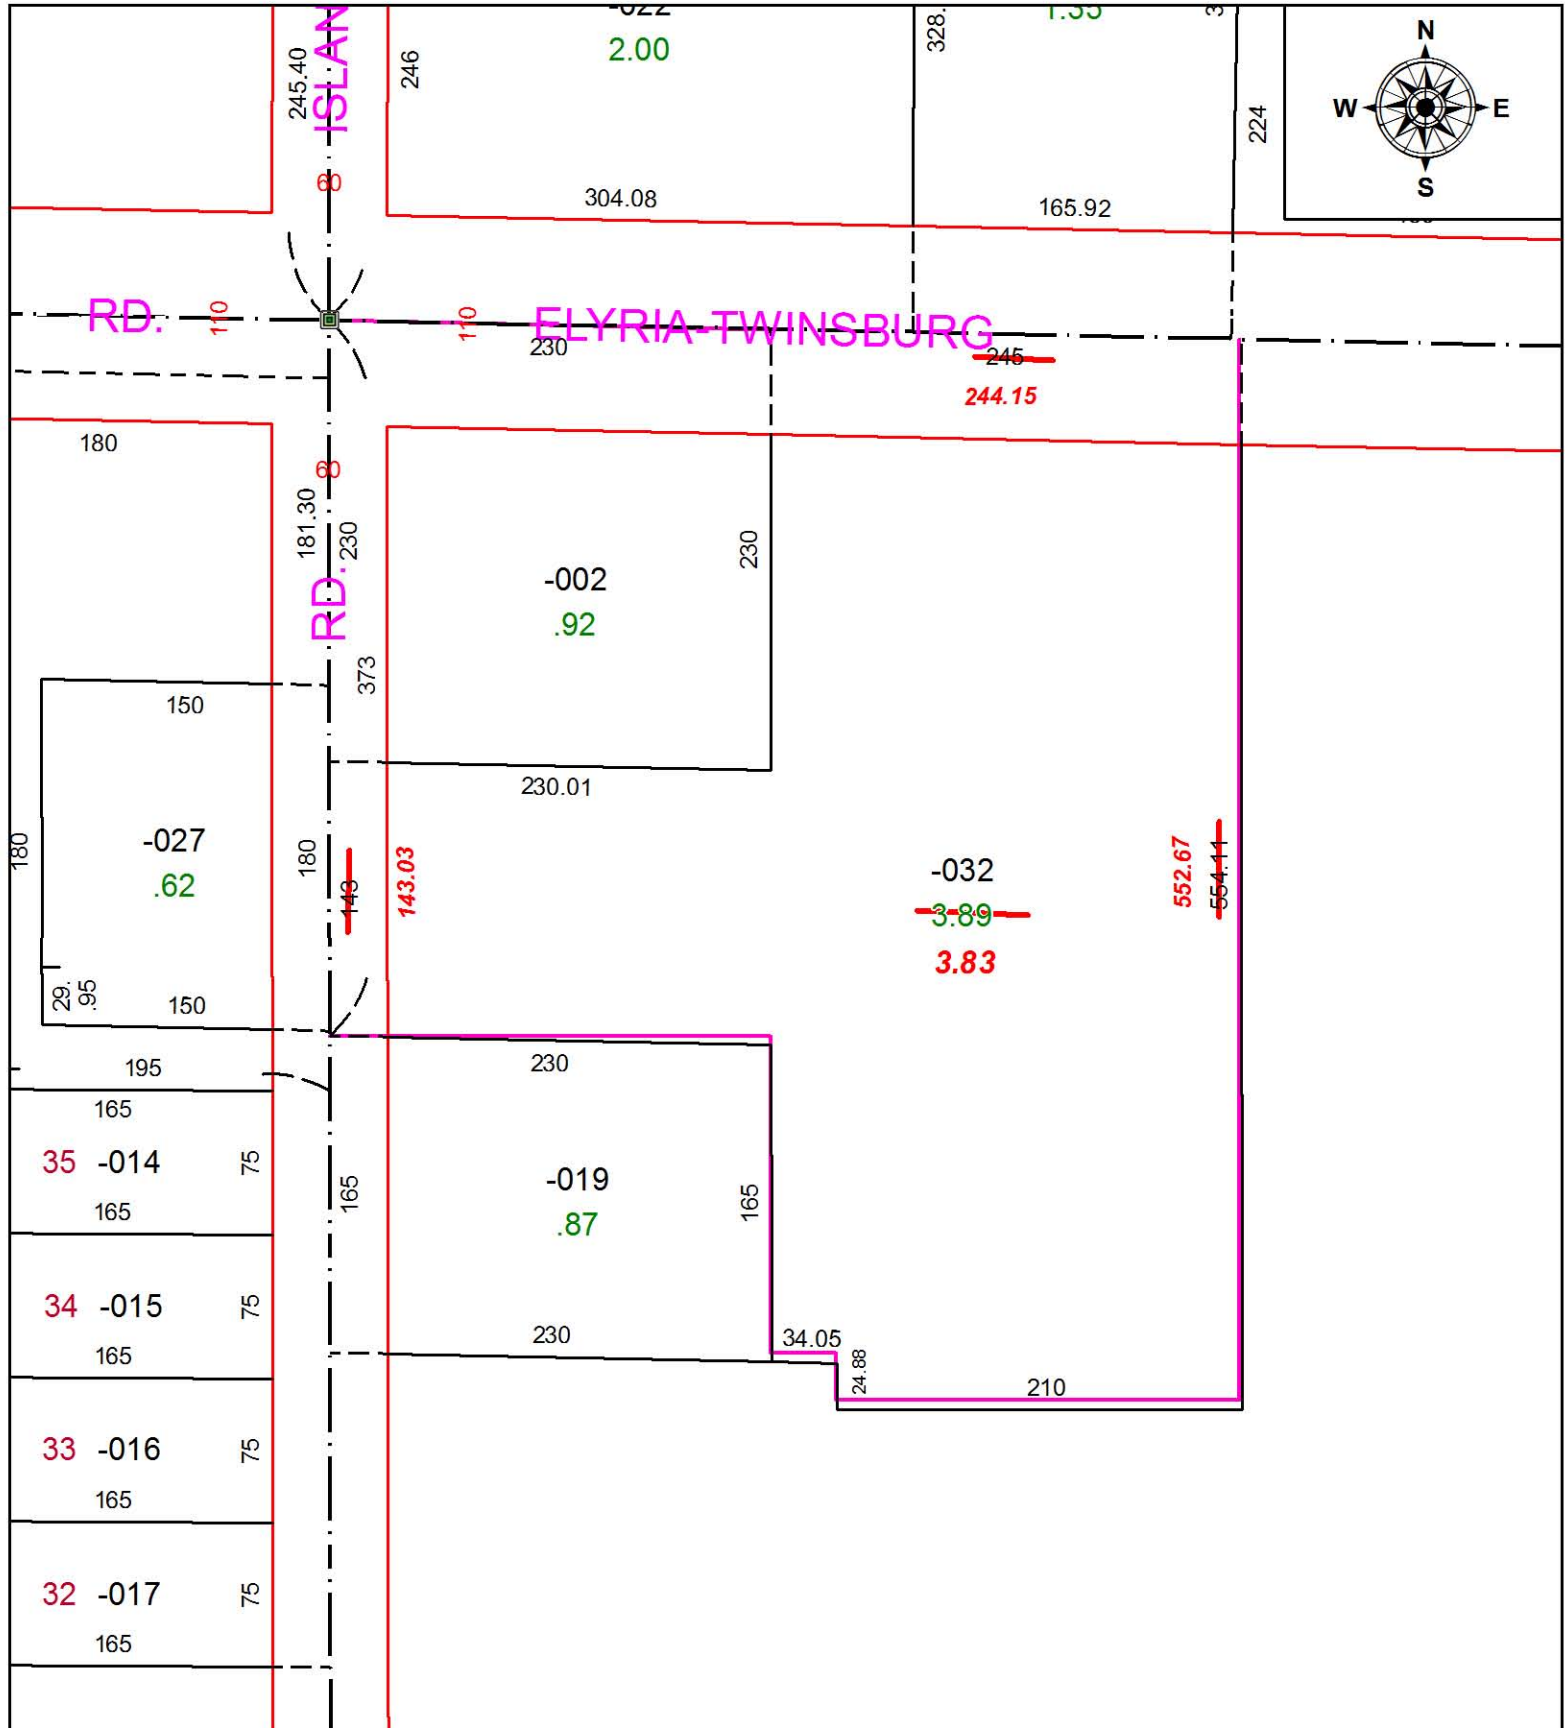

PARENT PARCEL: 11-00-025-000-032

CHILD PARCEL: N/A

STARTING POINT: OF ELYRIA-TWINSBURG RD & ST RT 82

16-03370-A

SPLITS/DEEDS PROCESSED
 LORAIN COUNTY TAX MAP DEPARTMENT
 226 MIDDLE AVE. ELYRIA, OH

SURVEYED BY: AMY KELLY
 CLOSURE: 1: 24,000
 MAP PAGE(S): 11-00-025-A
 APPROVED BY: JAH DATE: 1/29/2016
 SCALE: 1" = 100' PRIOR INSTRUMENT: 20150565926