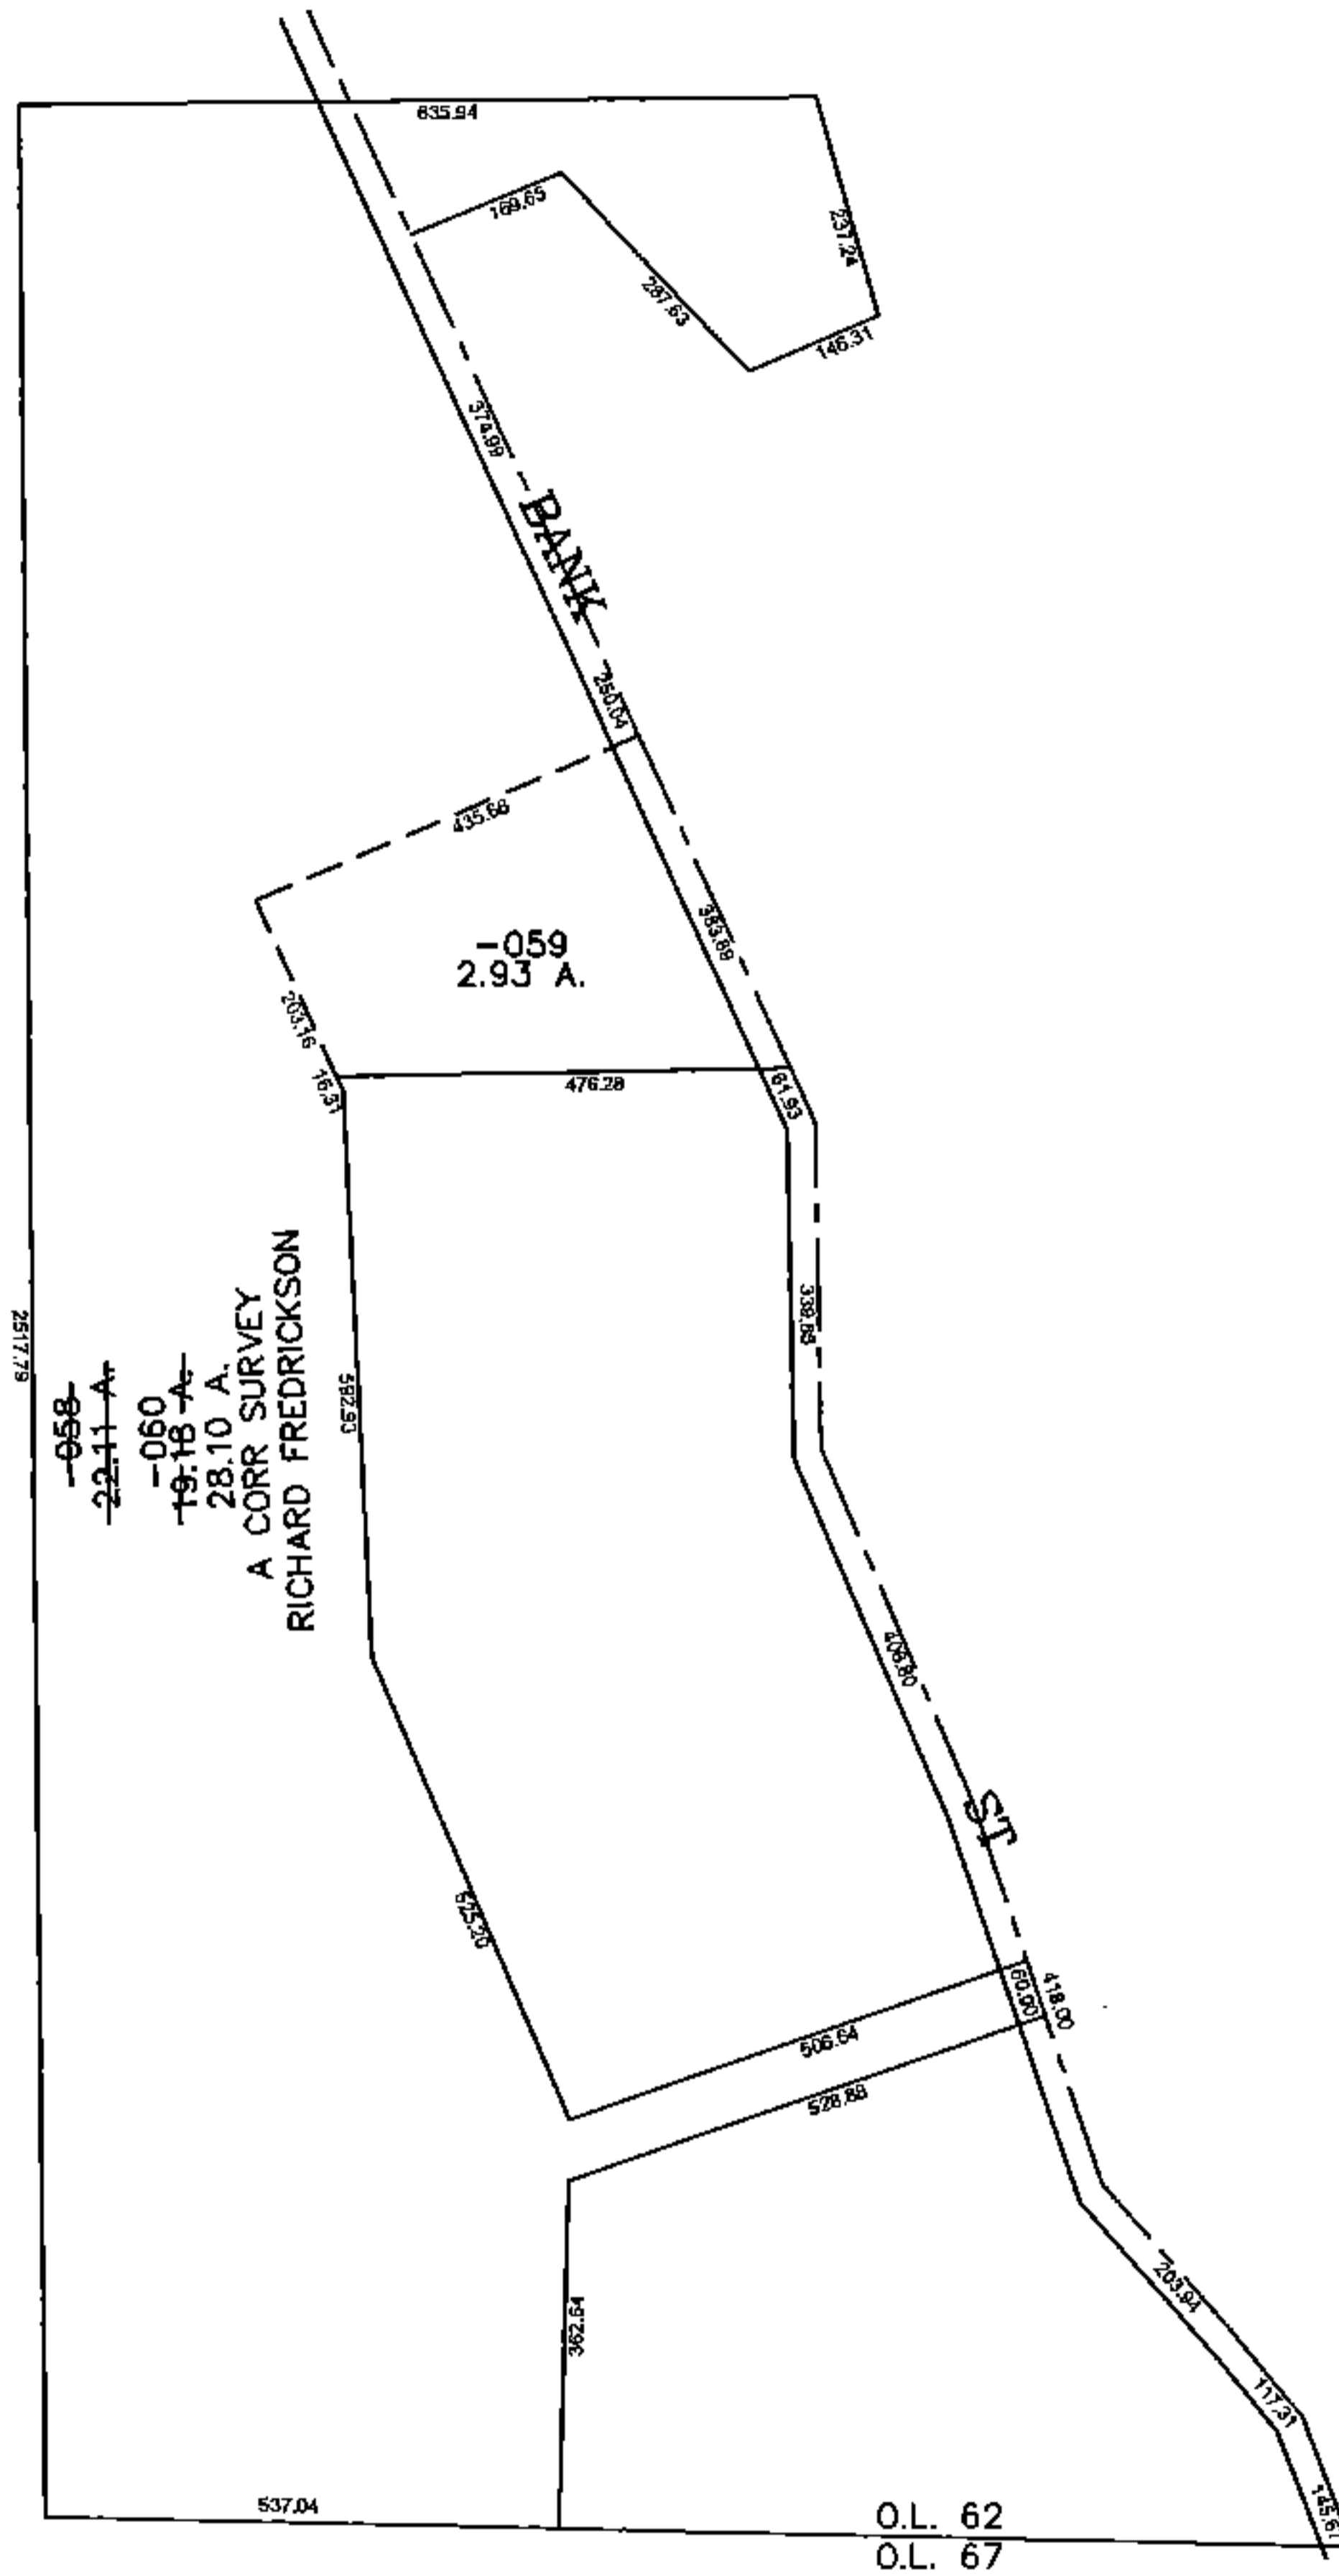

PARENT PARCEL: 01-00-062-000-058

CHILD PARCEL: 01-00-062-000-059, -060

STARTING POINT: CENTERLINE OF BANK ST & O.L. 62

15-03358

**SPLITS/DEEDS PROCESSED**

LORAIN COUNTY TAX MAP DEPARTMENT  
226 MIDDLE AVE. ELYRIA, OHIO

SURVEYED BY: RICHARD FREDRICKSON

CLOSURE: 0.00 : 10,000

MAP PAGE(S): 01-00-062-A

APPROVED BY: JAH DATE: 3/27/2015

SCALE: 1" = 400 PRIOR INST.: 20060171394