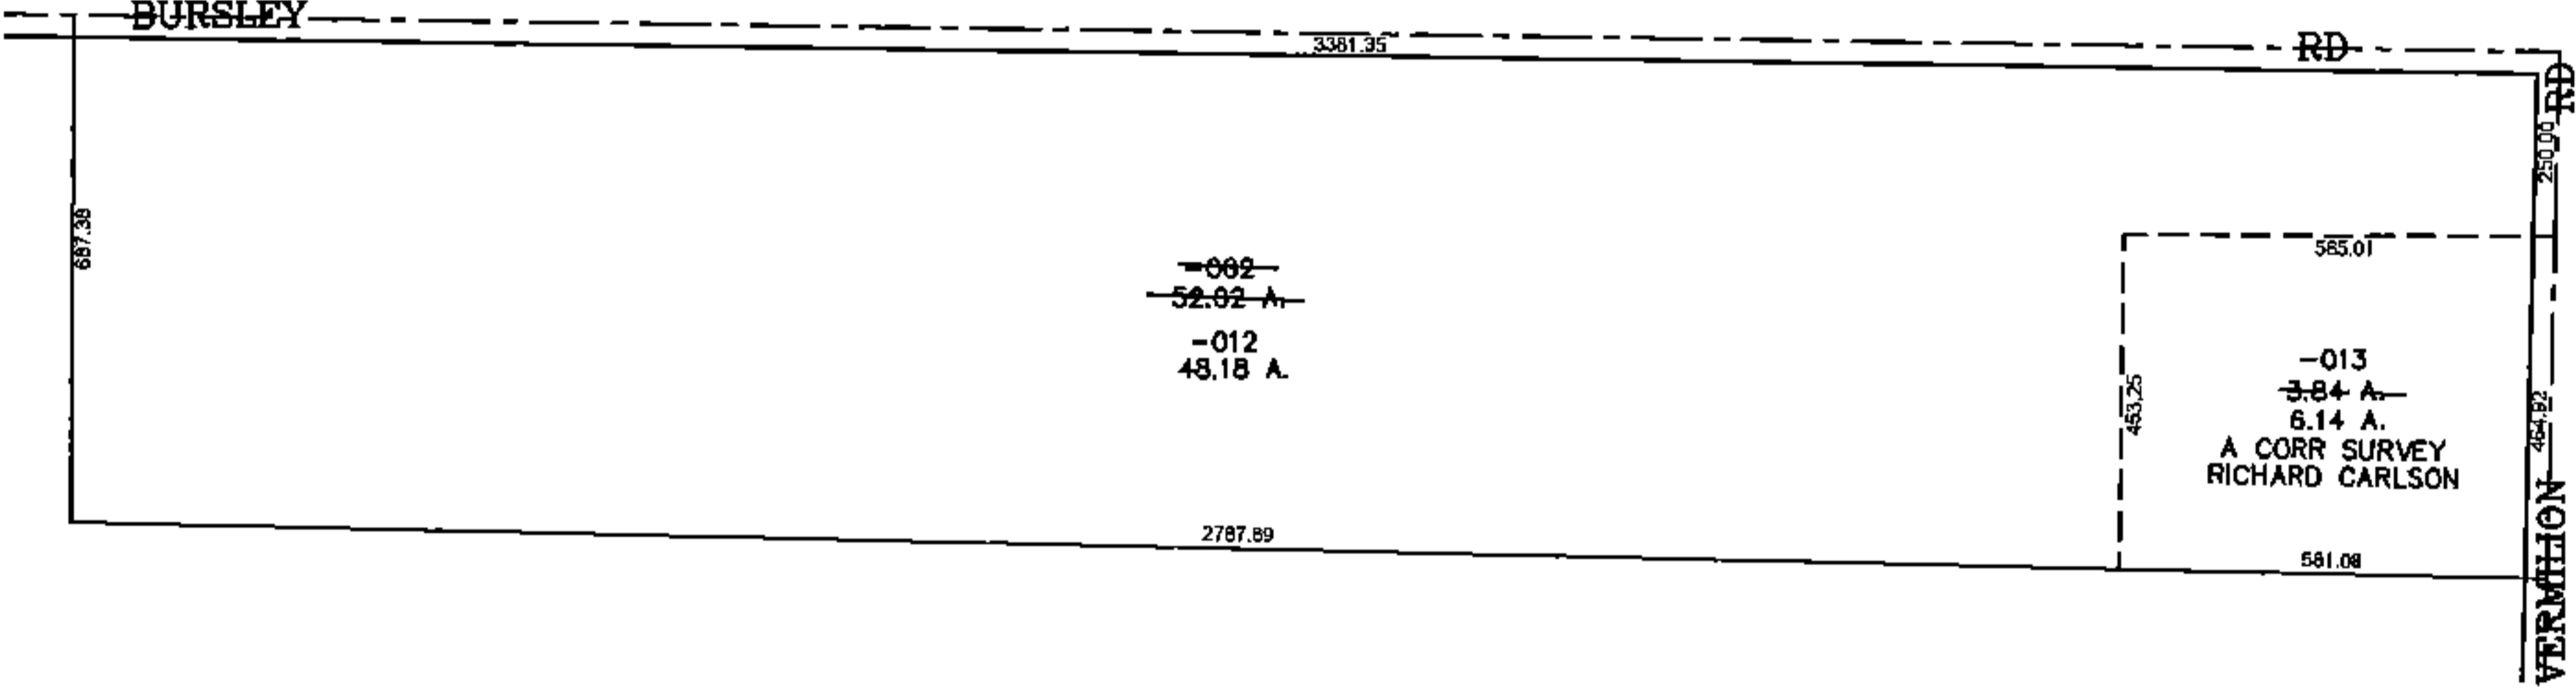

PARENT PARCEL: 20-05-021-000-002  
CHILD PARCEL: 20-05-021-000-012, -013  
STARTING POINT: CENTERLINE OF BURSLEY RD & VERMILION RD

**15-03357**

**SPLITS/DEEDS PROCESSED**  
LORAIN COUNTY TAX MAP DEPARTMENT  
226 MIDDLE AVE. ELYRIA, OHIO

SURVEYED BY: RICHARD CARLSON  
CLOSURE: 0.00 : 10,000  
MAP PAGE(S): 20-A  
APPROVED BY: JAH DATE: 3-19-2015  
SCALE: 1"= 500 PRIOR INST.: 20130457725