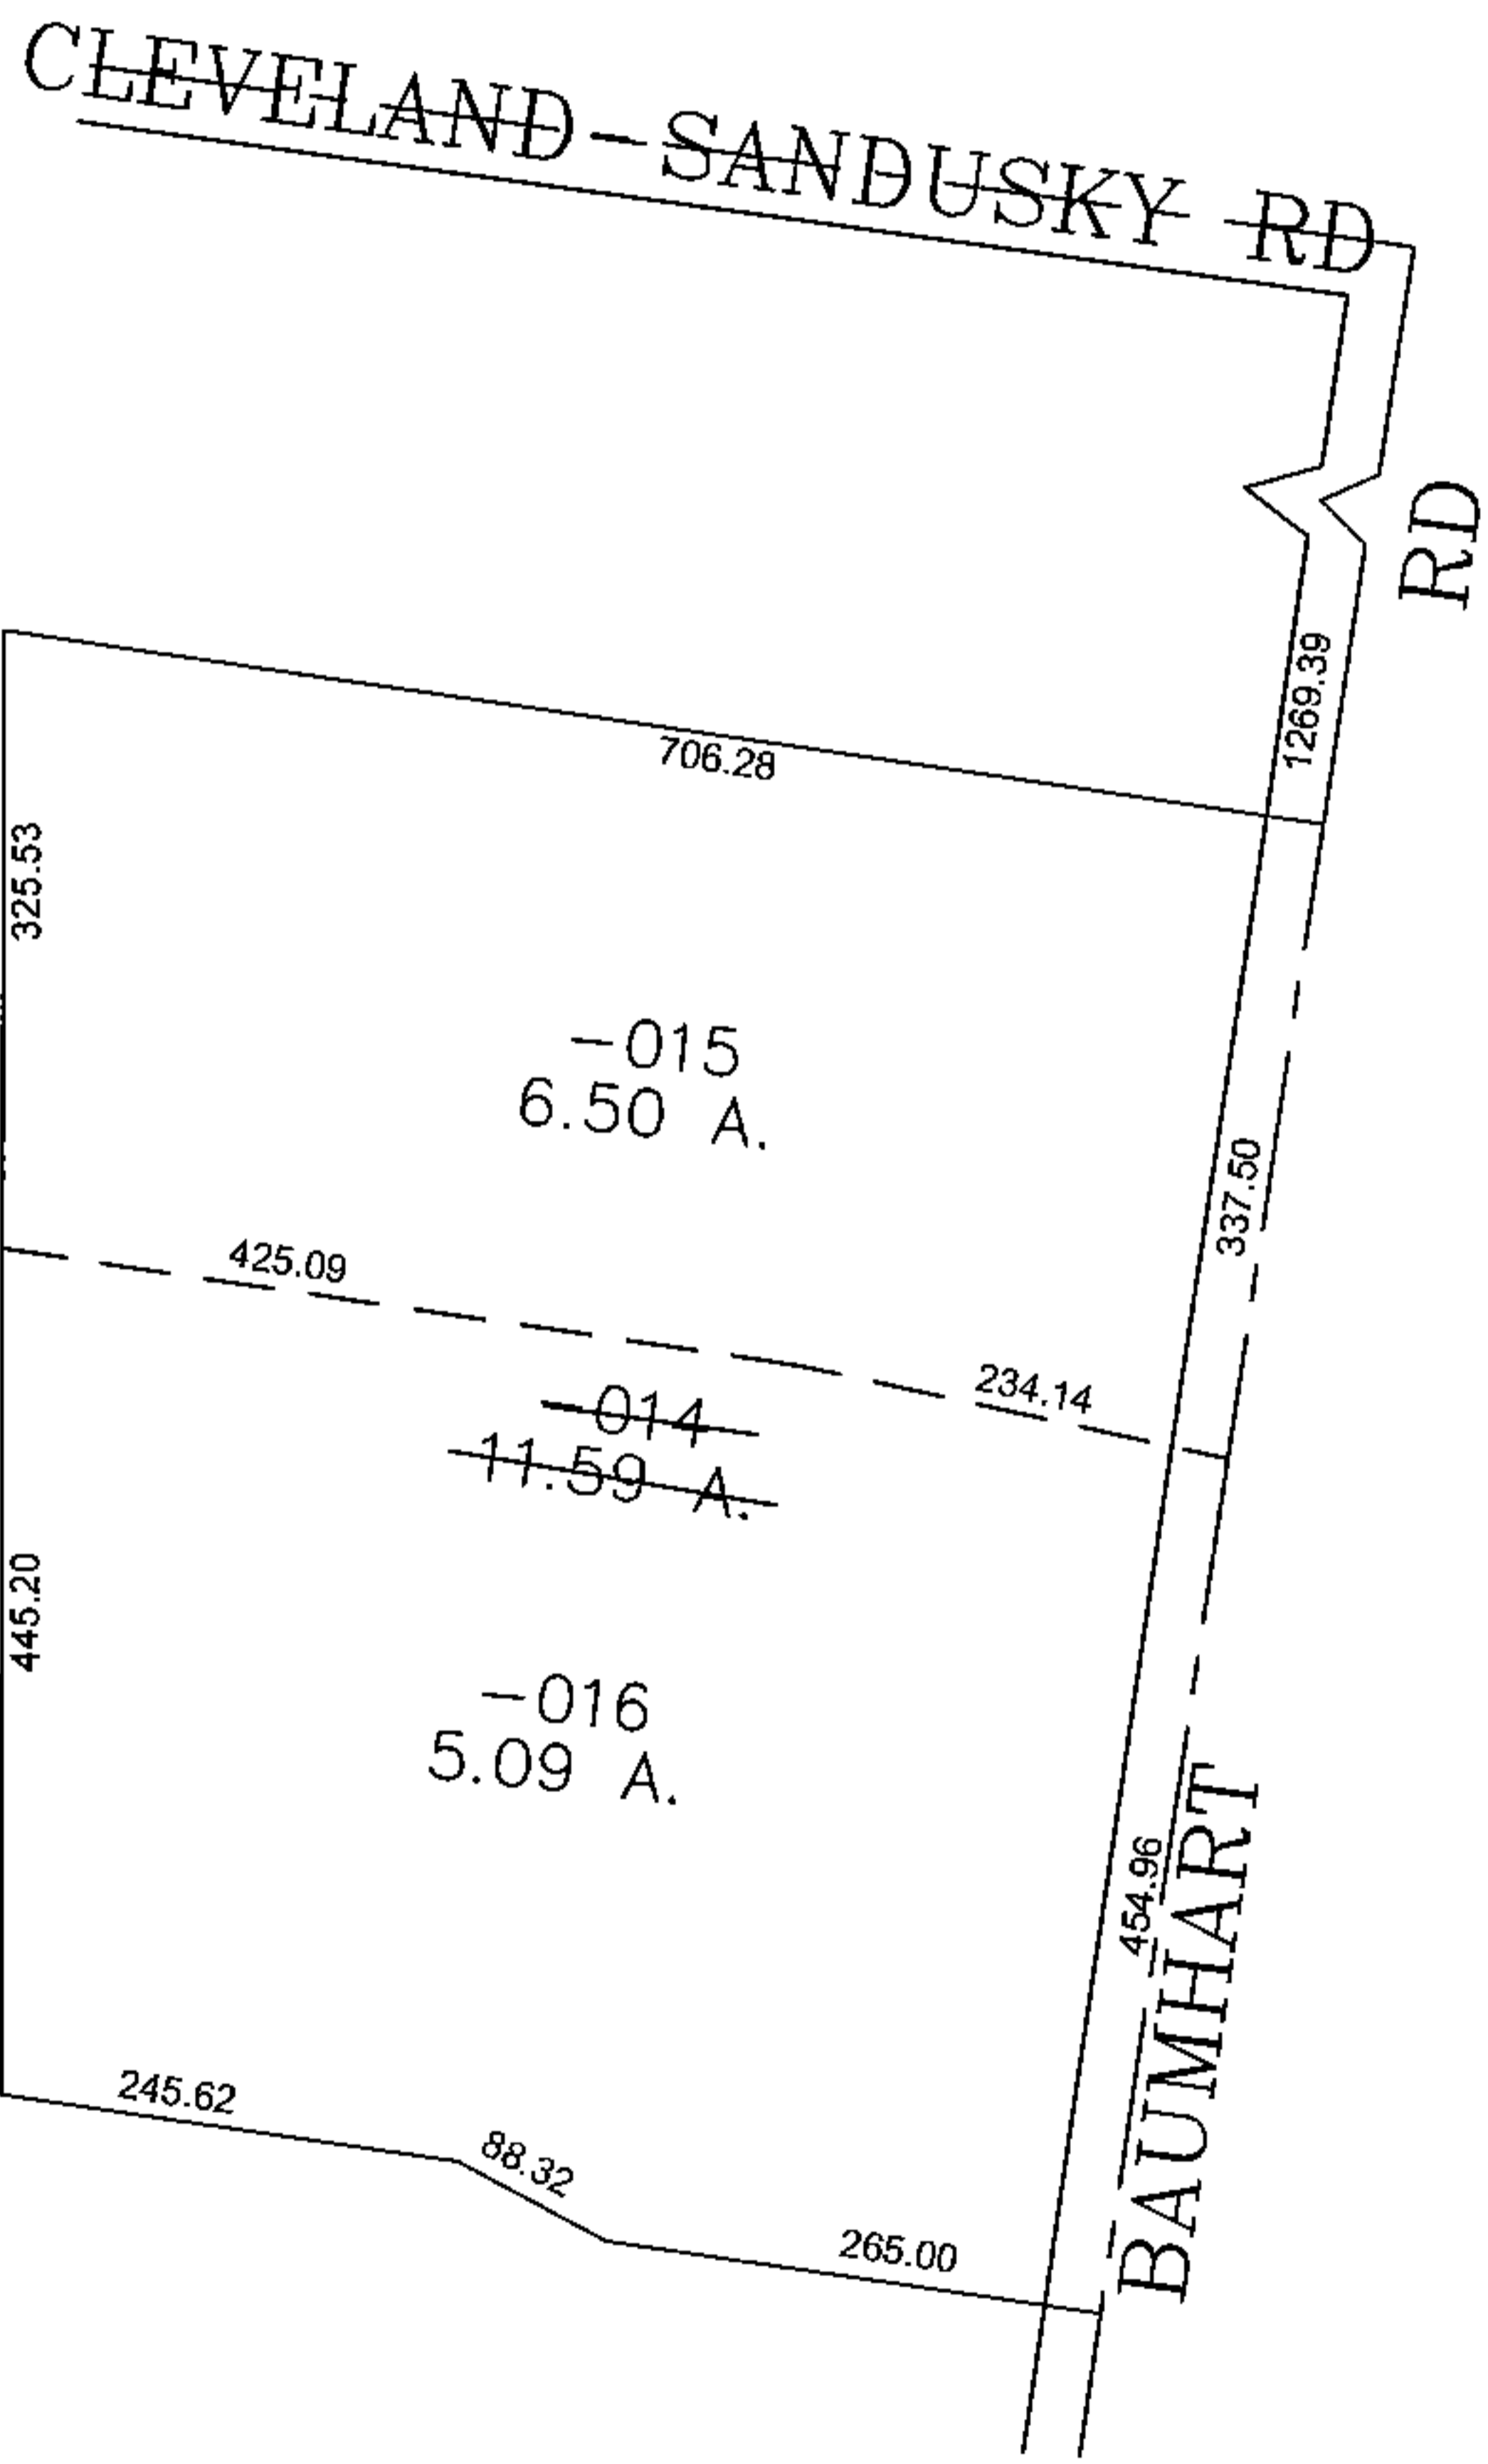

PARENT PARCEL: 01-00-007-102-014

CHILD PARCEL: 01-00-007-102-015, -016

STARTING POINT: CENTERLINE OF CLEVELAND-SANDUSKY RD & BAUMHART RD

15-03355

SPLITS/DEEDS PROCESSED
 LORAIN COUNTY TAX MAP DEPARTMENT
 226 MIDDLE AVE. ELYRIA, OHIO

SURVEYED BY: DONALD SHEEHY
 CLOSURE: 0.00 : 10.000
 MAP PAGE(S): 01-00-007-A
 APPROVED BY: JAH DATE: 3/13/2015
 SCALE: 1" = 200 PRIOR INSTRUMENT: 20130472619