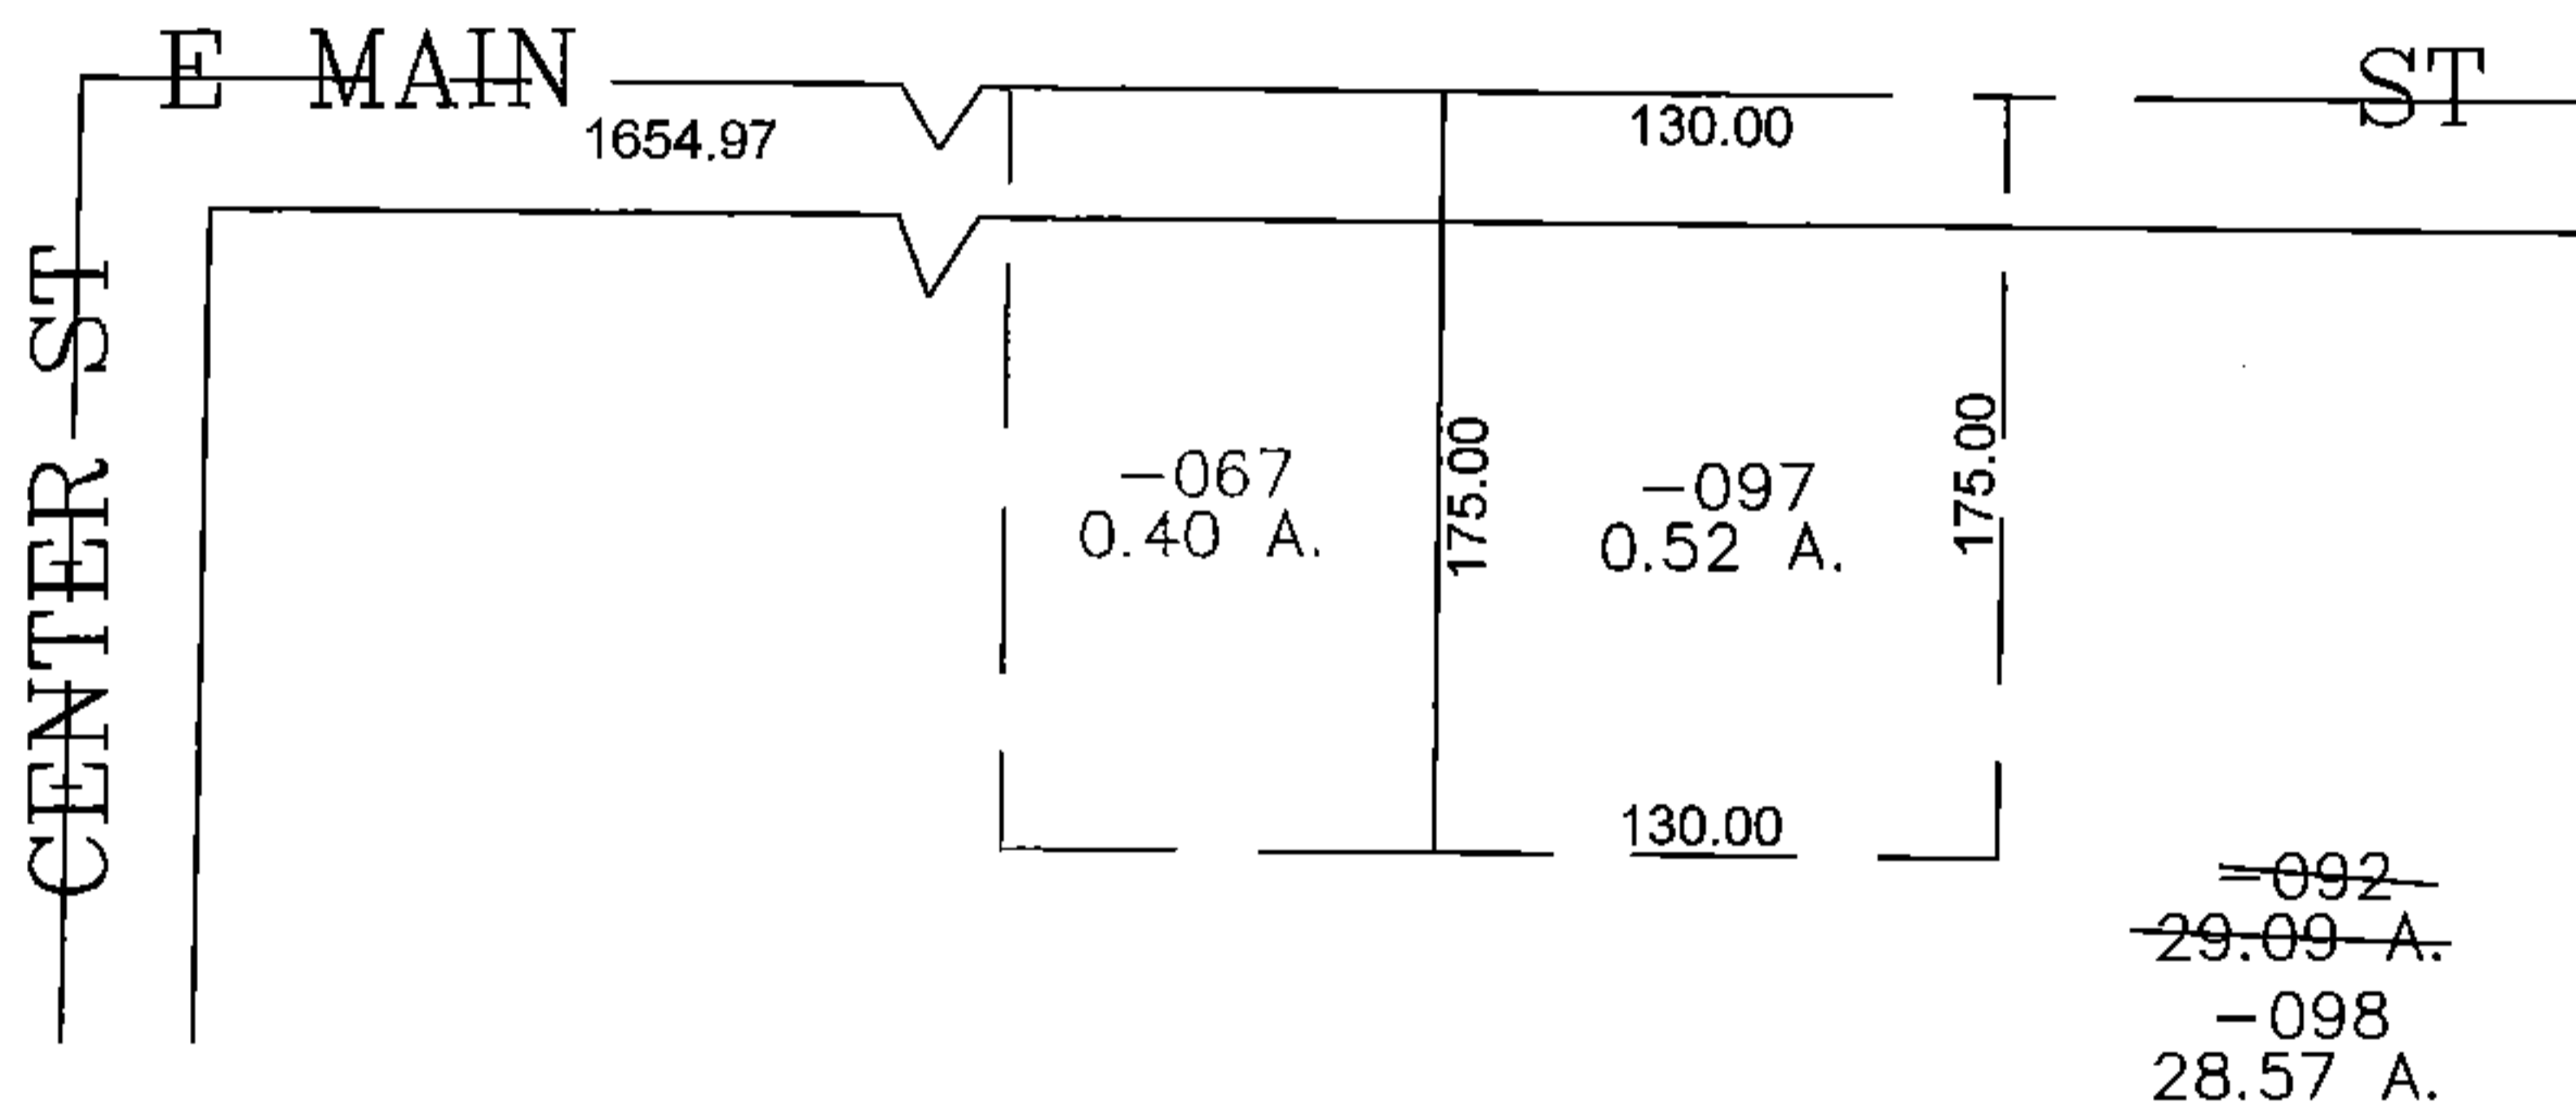

PARENT PARCEL: 15-00-055-104-092

CHILD PARCEL: 15-00-055-104-097, -098

STARTING POINT: CENTERLINE OF CENTER ST & E MAIN ST

15-03354

SPLITS/DEEDS PROCESSED

LORAIN COUNTY TAX MAP DEPARTMENT
226 MIDDLE AVE. ELYRIA, OHIO

SURVEYED BY: THOMAS SIMON
 CLOSURE: 0.00 : 10.000
 MAP PAGE(S): 15-00-055-A
 APPROVED BY: JAH DATE: 3/13/2015
 SCALE: 1" = 100 PRIOR INSTRUMENT: 20060139598