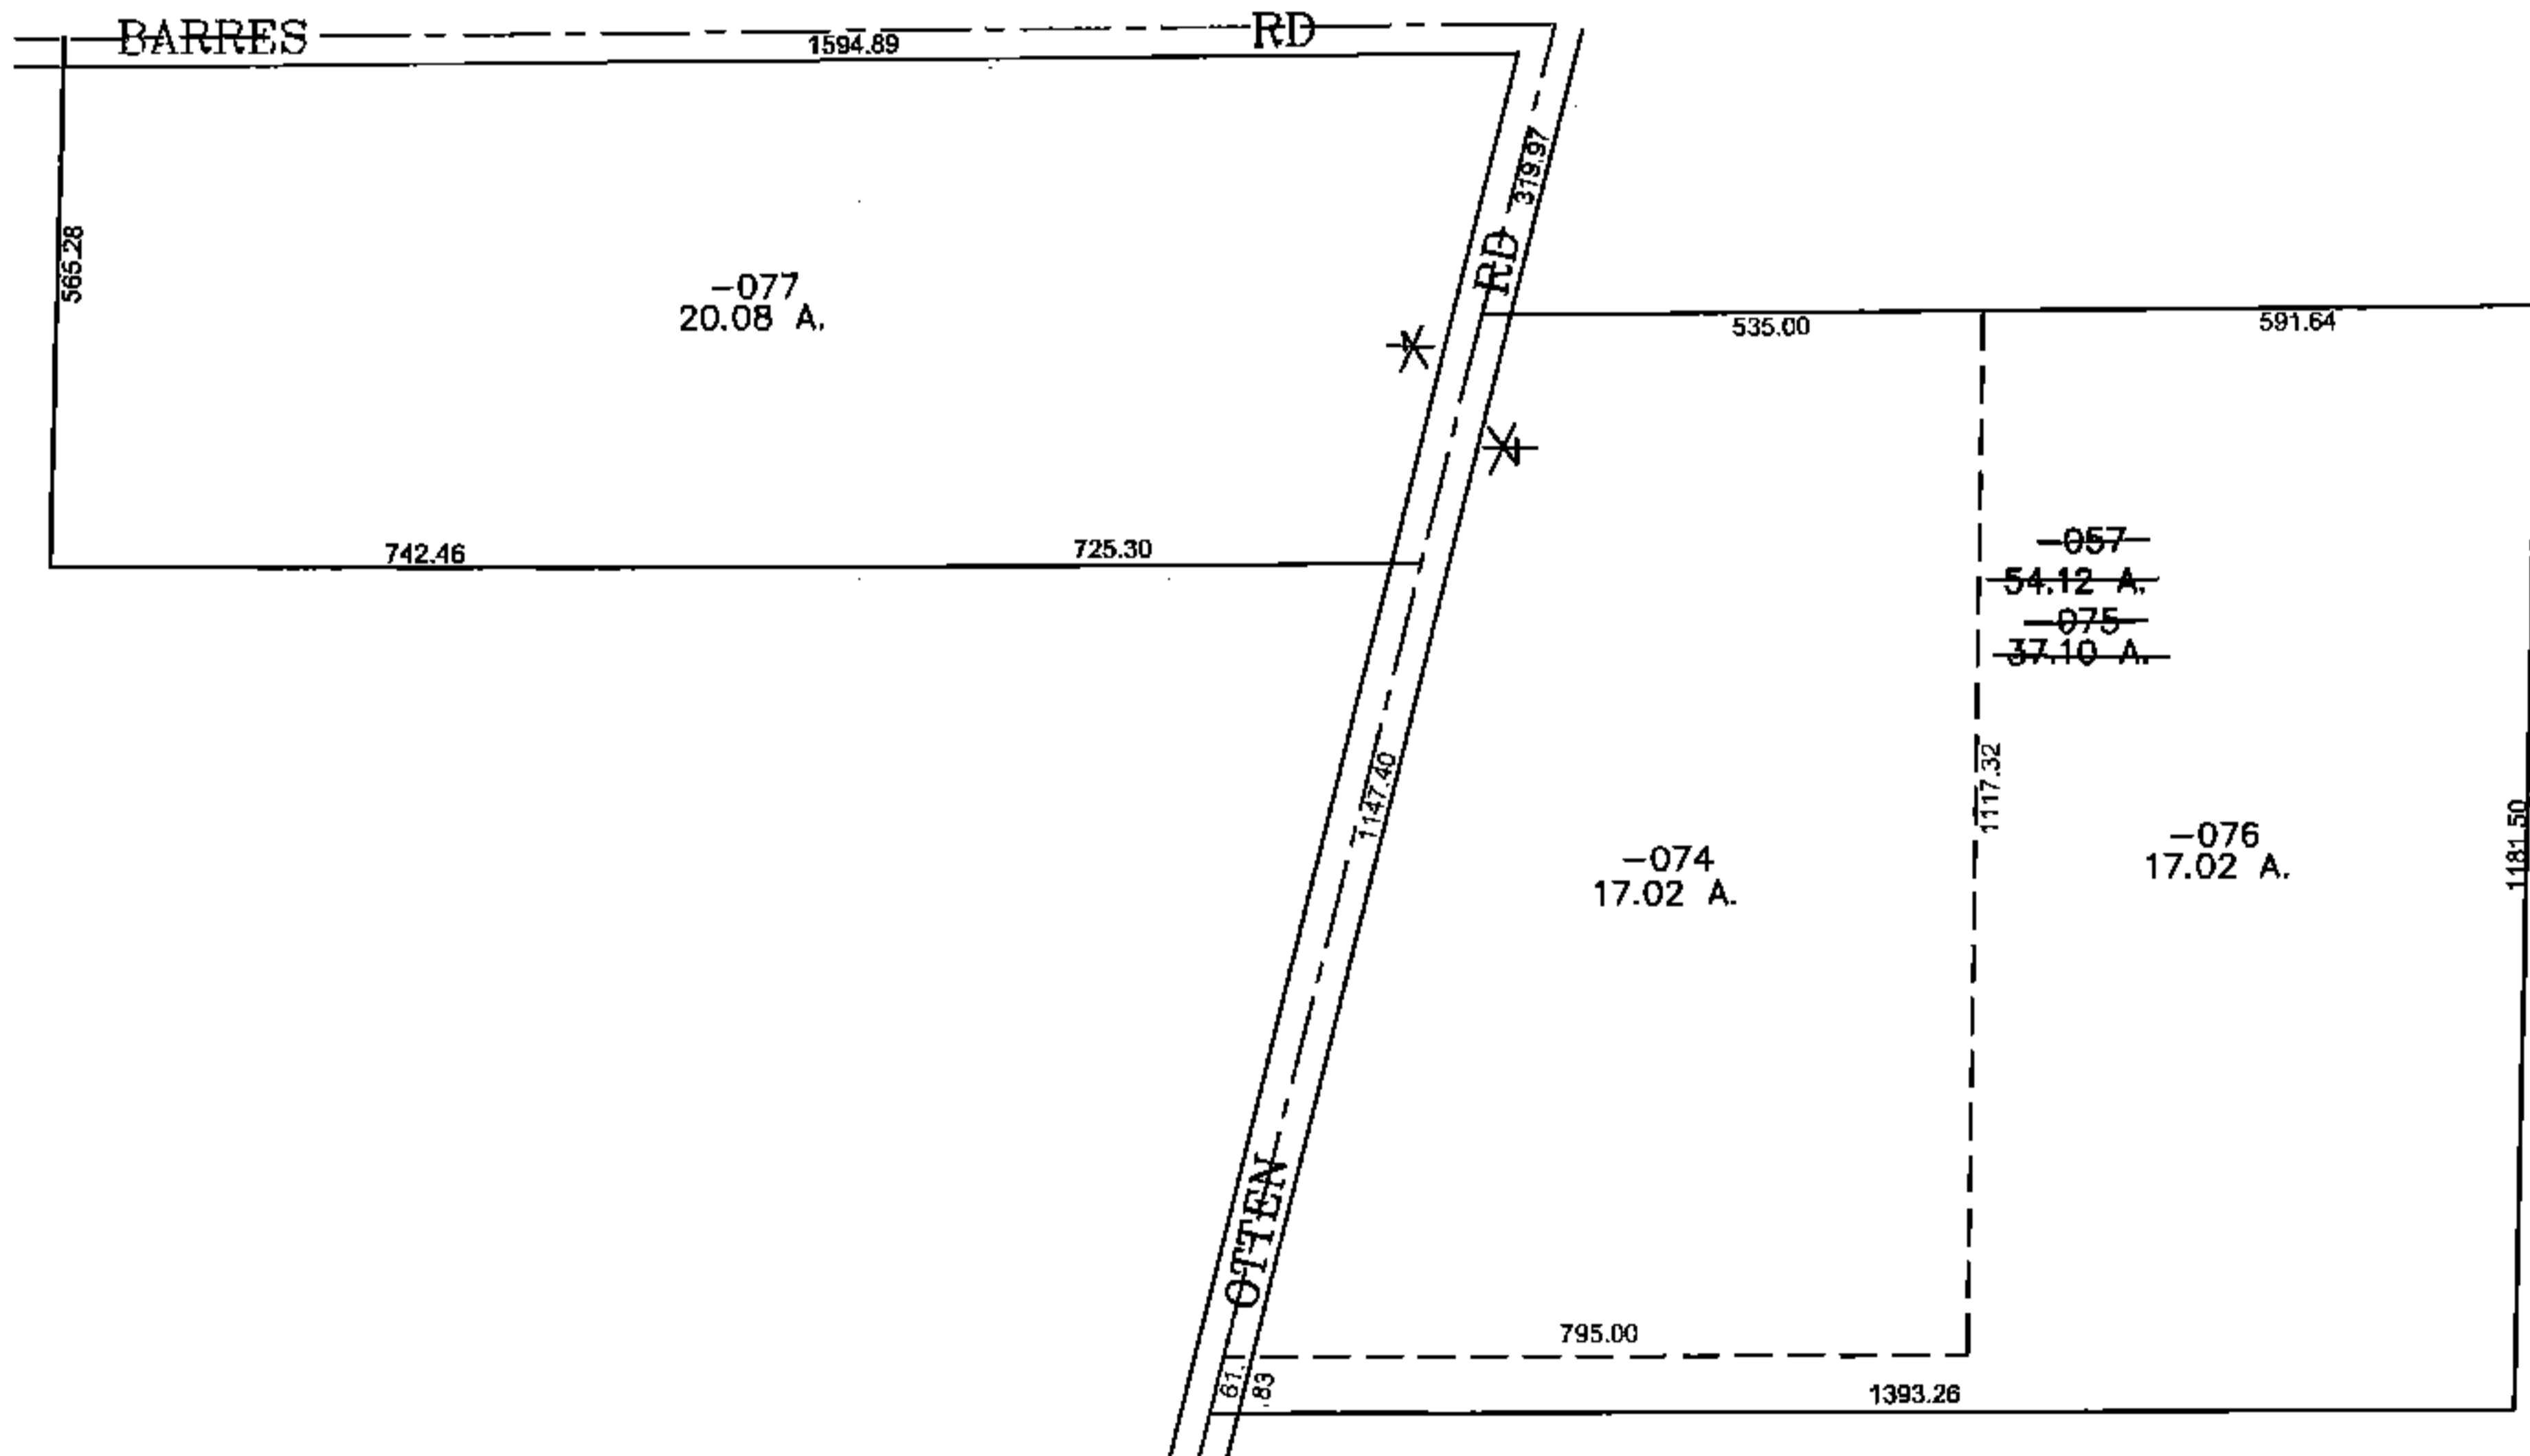

PARENT PARCEL: 07-00-041-000-057

CHILD PARCEL: 07-00-041-000-074 THRU -077

STARTING POINT: CENTERLINE OF BARRES RD & OTTEN RD

15-03352

SPLITS/DEEDS PROCESSED

LORAIN COUNTY TAX MAP DEPARTMENT
226 MIDDLE AVE. ELYRIA, OHIO

SURVEYED BY: DANE HAPONEK

CLOSURE: 0.00 : 10,000

MAP PAGE(S): 7-A

APPROVED BY: JAH DATE: 3-12-2015

SCALE: 1"= 400 PRIOR INST.: 20150530705