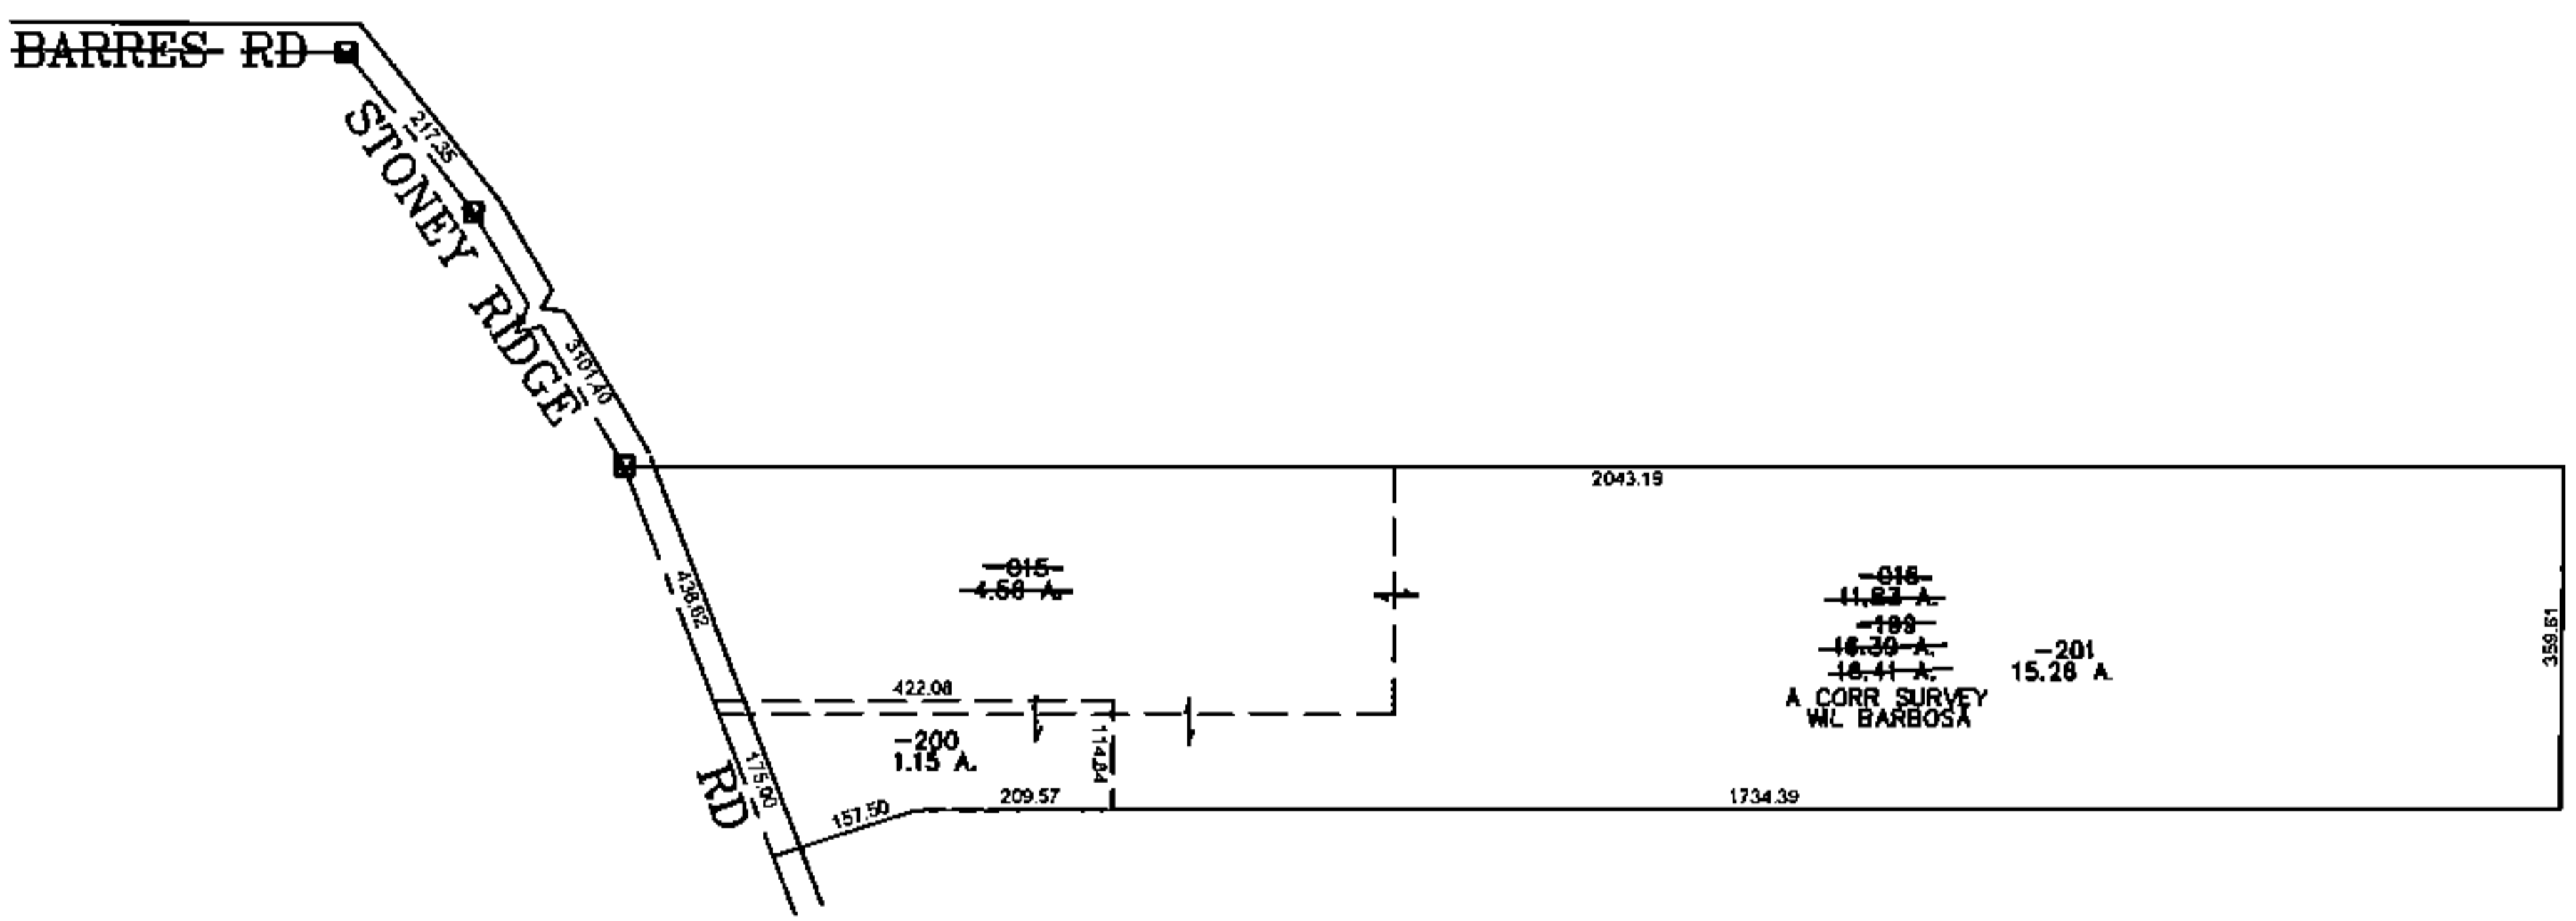

PARENT PARCEL: 07-00-029-000-015, -016
CHILD PARCEL: 07-00-029-000-199 THRU -201
STARTING POINT: CENTERLINE OF BARRES RD & STONEY RIDGE RD

15-03351

SPLITS/DEEDS PROCESSED
LORAIN COUNTY TAX MAP DEPARTMENT
226 MIDDLE AVE. ELYRIA, OHIO

SURVEYED BY: WIL BARBOSA
CLOSURE: 0.00 : 10,000
MAP PAGE(S): 07-00-029-C
APPROVED BY: JAH DATE: 3-9-2015
SCALE: 1"= 400 PRIOR INST.: 20000672794