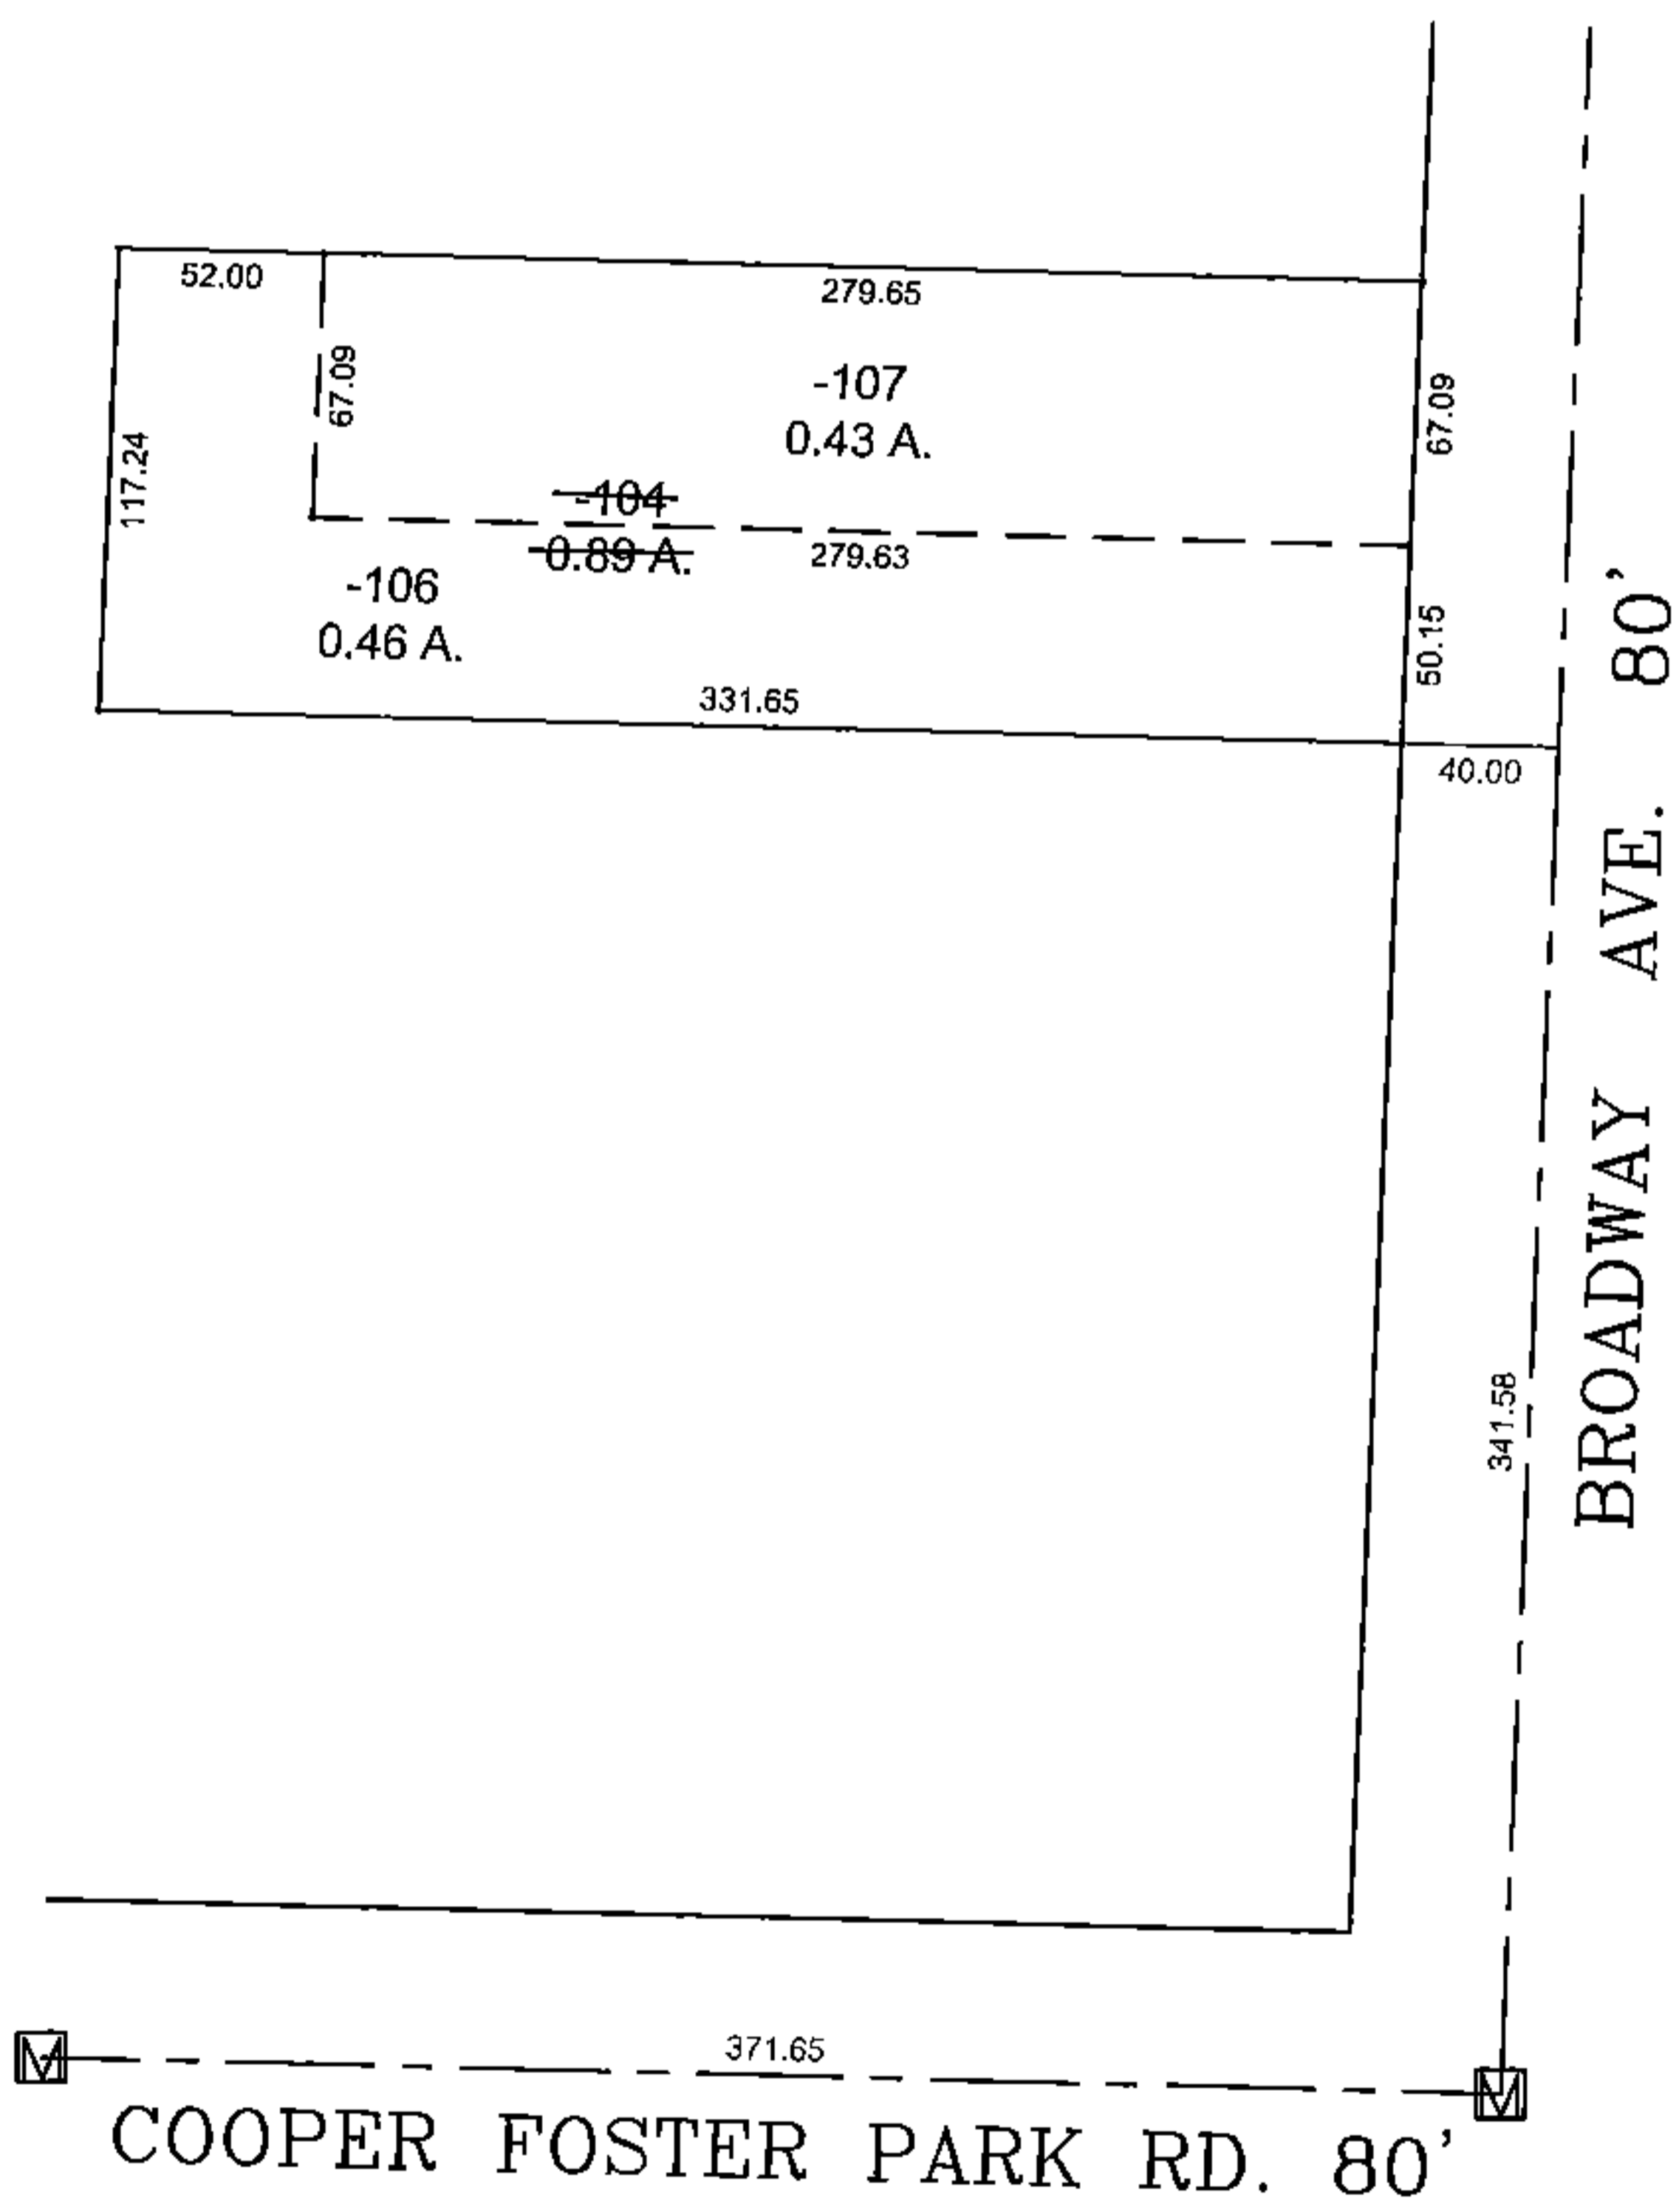

PARENT PARCEL: 03-00-113-102-104  
CHILD PARCEL: 03-00-113-102-106 & -107  
STARTING POINT: I.P. MON. BOX, CL OF COOPER FOSTER PARK RD. & CL OF BROADWAY AVE.

**15-03350**

**SPLITS/DEEDS PROCESSED**  
LORAIN COUNTY TAX MAP DEPARTMENT  
226 MIDDLE AVE. ELYRIA, OHIO

SURVEYED BY: MICHAEL P. SPELLACY  
CLOSURE: 1 : 44,000  
MAP PAGE(S): 3-00-113  
APPROVED BY: TJS DATE: 3/23/15  
SCALE: 1" = 100 PRIOR INST.: 20020828141