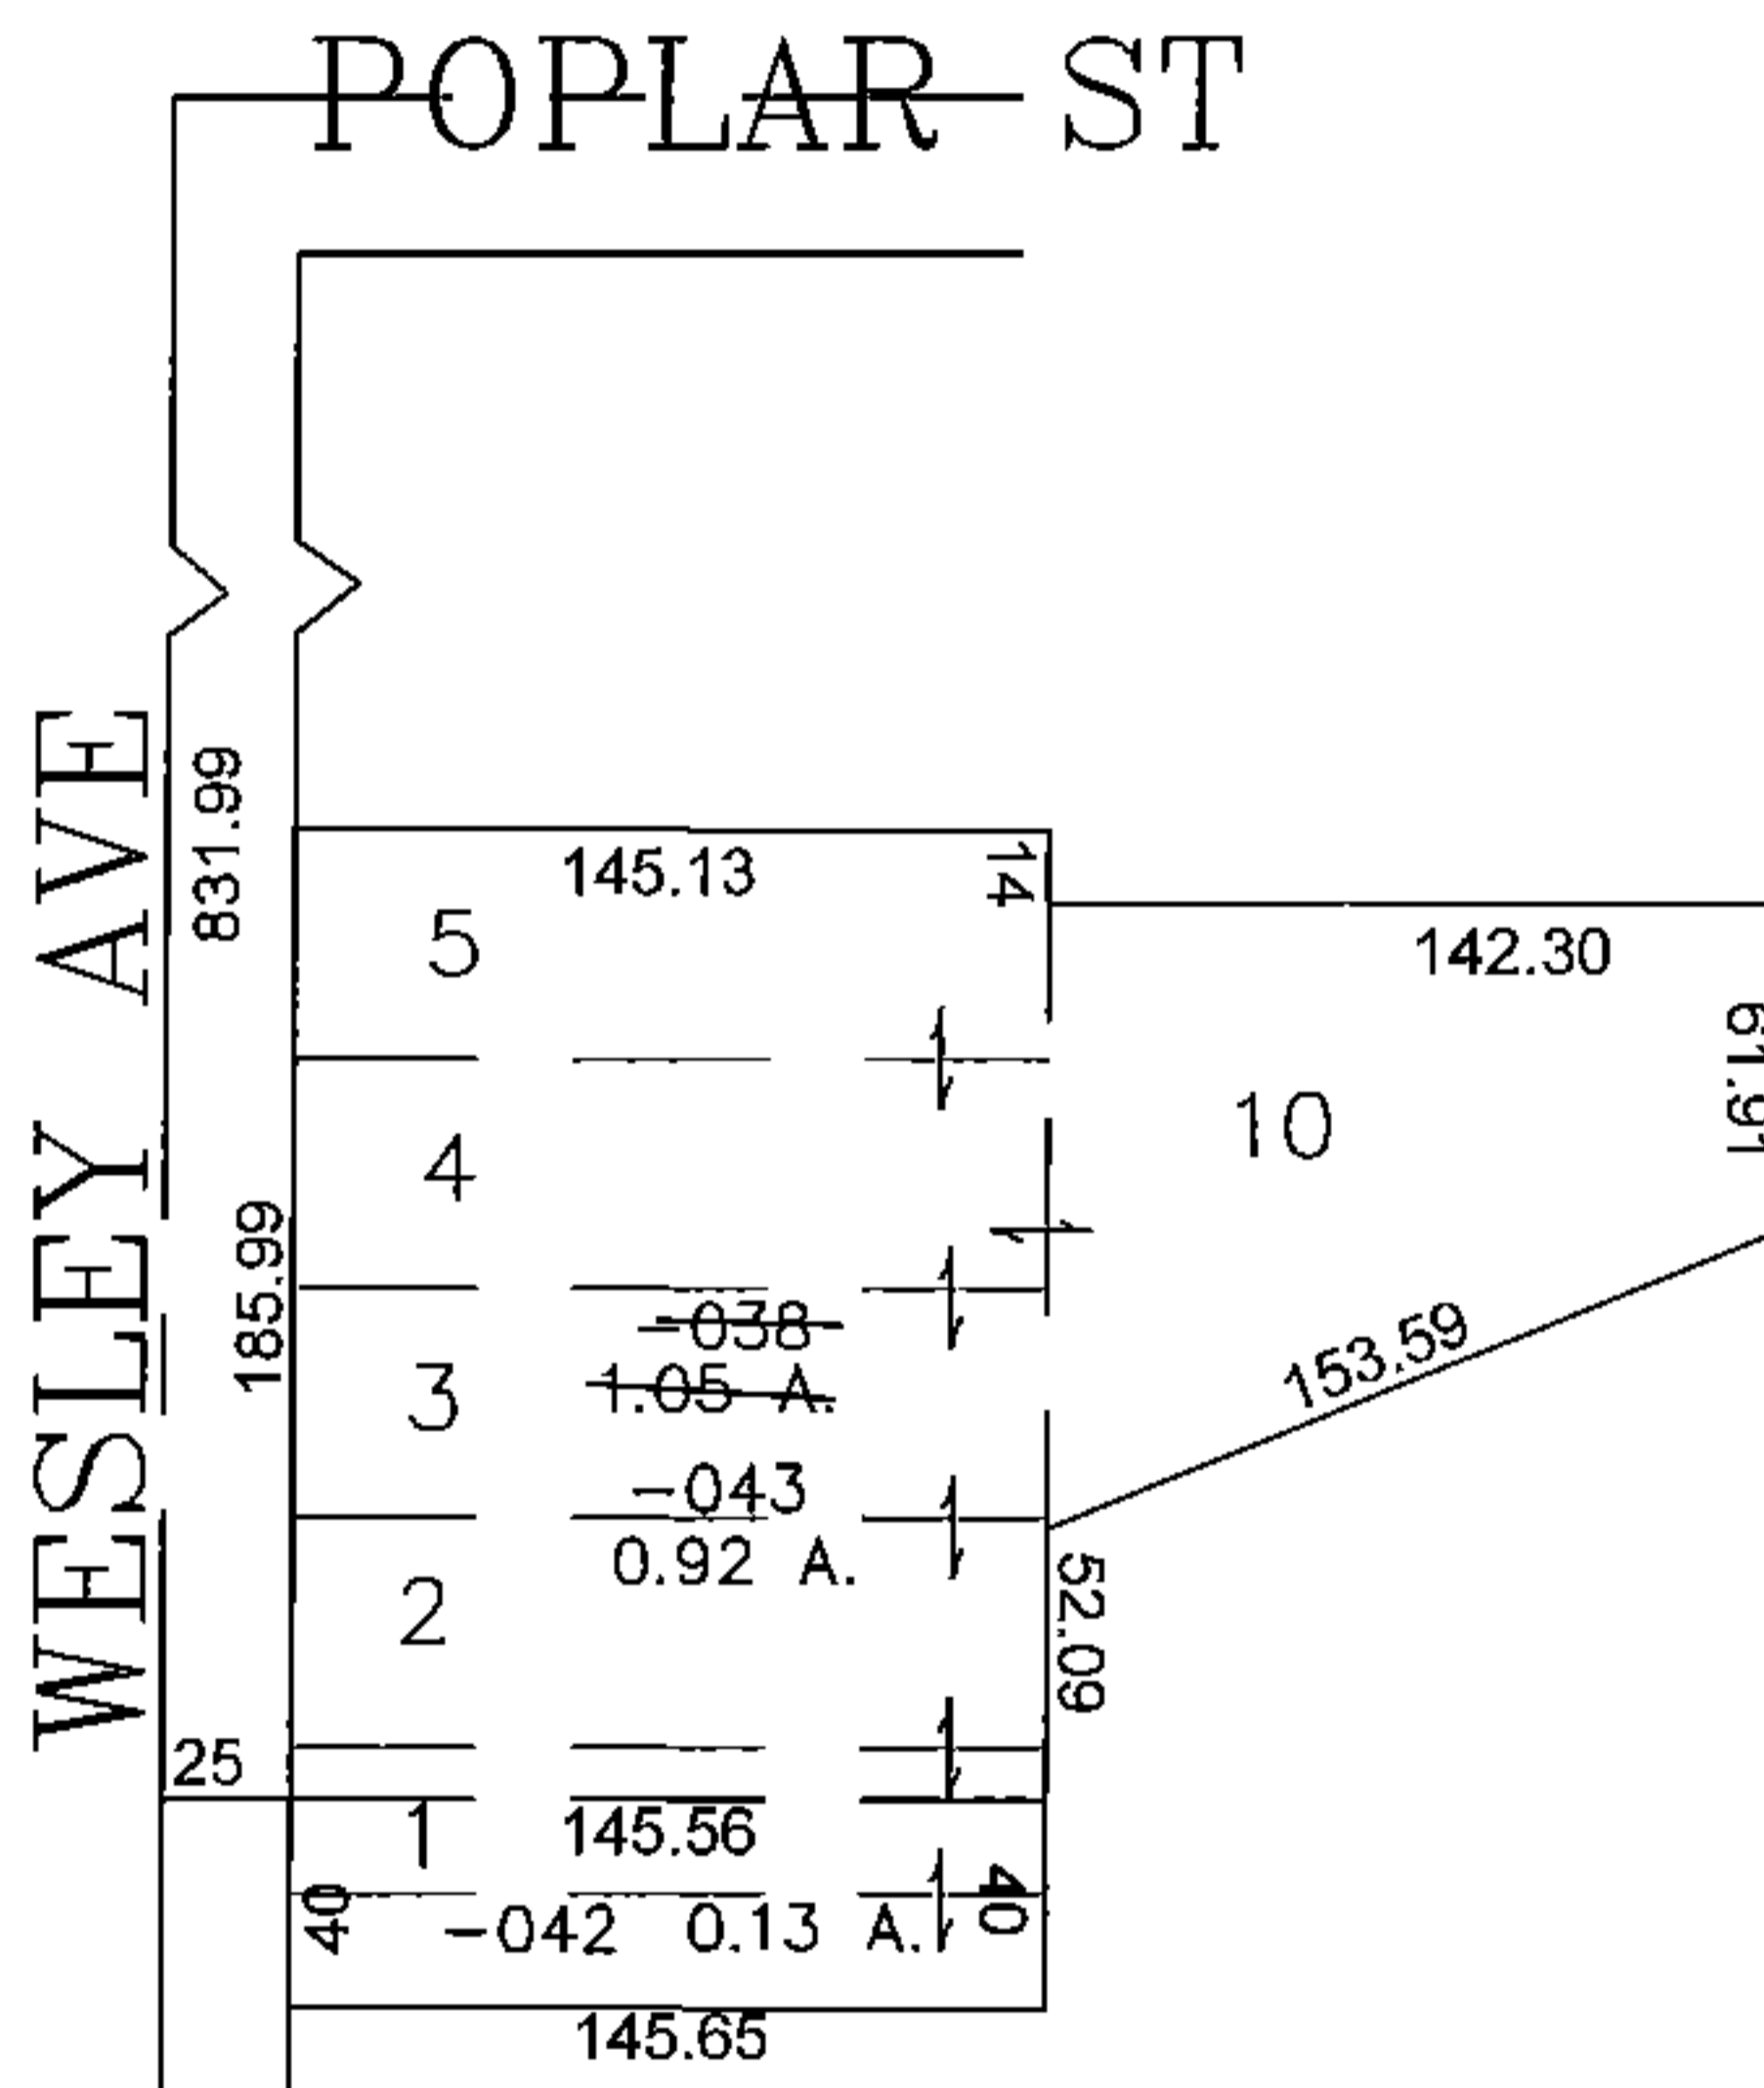

PARENT PARCEL: 06-25-023-105-038

CHILD PARCEL: 06-25-023-105-042, -043

STARTING POINT: CENTERLINE OF WESLEY AVE & POPLAR ST

15-03346

SPLITS/DEEDS PROCESSED

LORAIN COUNTY TAX MAP DEPARTMENT
226 MIDDLE AVE. ELYRIA, OHIO

SURVEYED BY: THOMAS SIMON

CLOSURE: 0.00 : 10.000

MAP PAGE(S): 6-89

APPROVED BY: JAH DATE: 2-10-2015

SCALE: 1" = 100 PRIOR INSTRUMENT: 20100330809