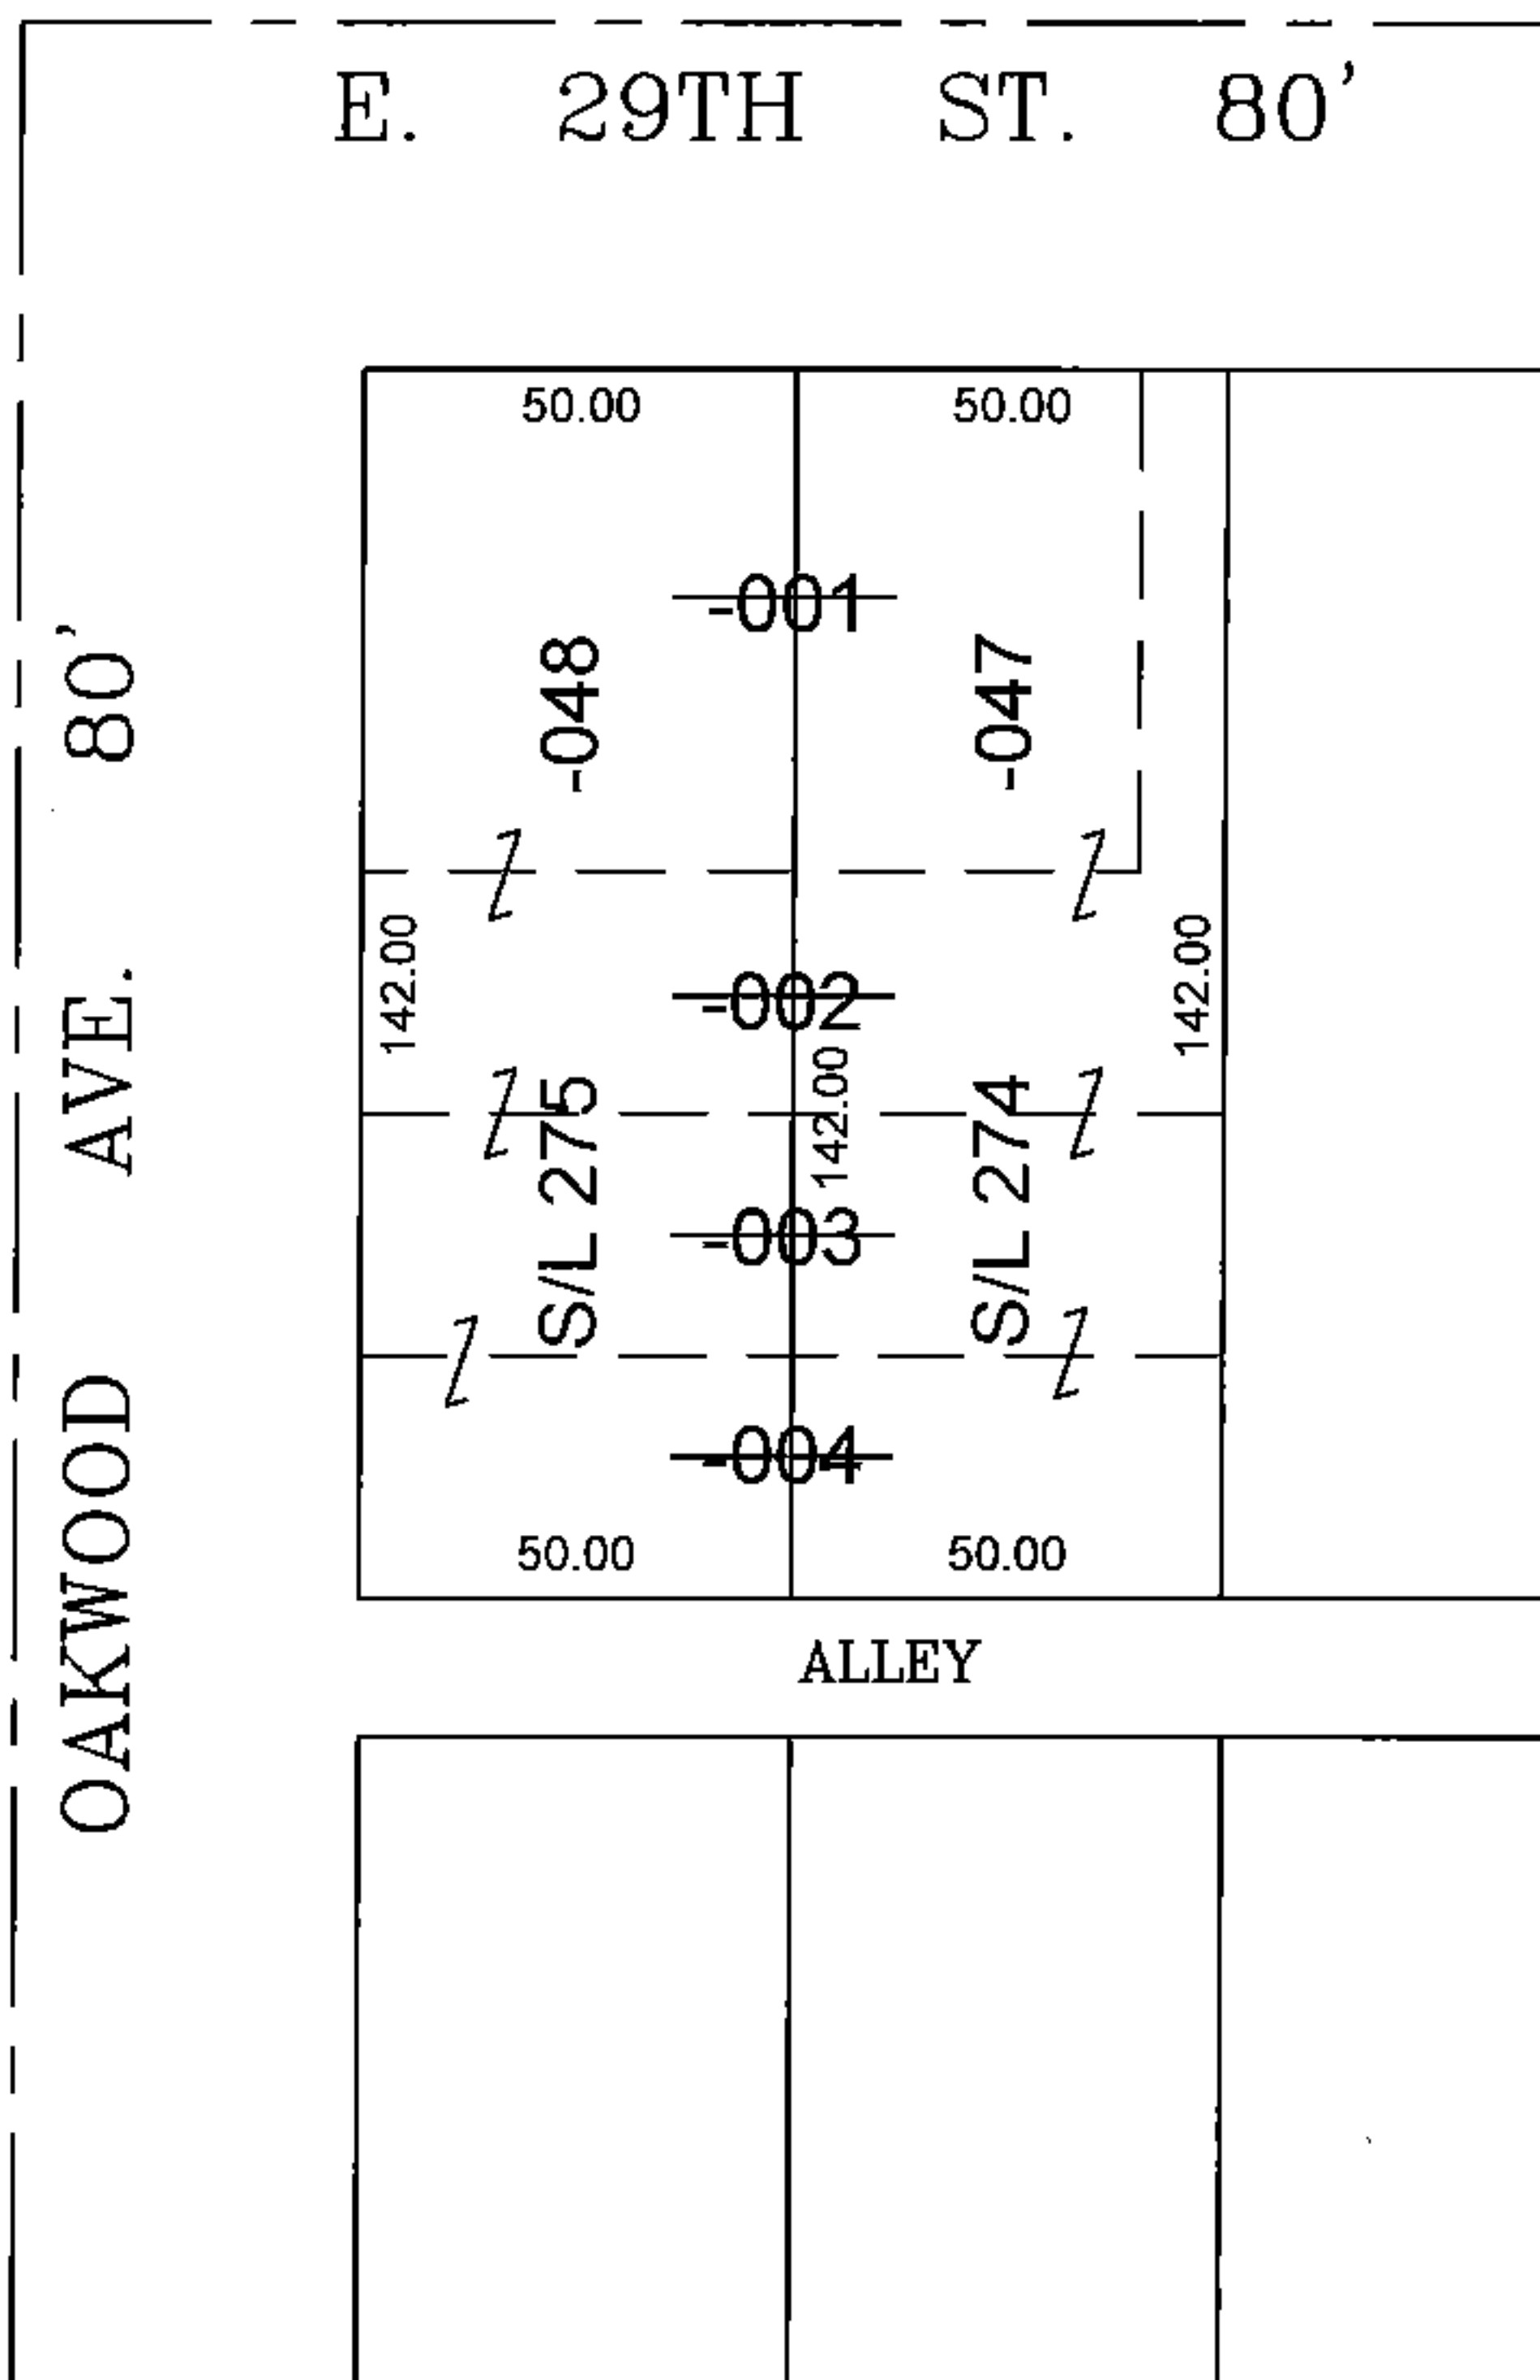

PARENT PARCEL: 03-00-094-105-001 THRU -004

CHILD PARCEL: 03-00-094-105-047 & -048

STARTING POINT: S/L 274 & S/L 275

15-03344

**SPLITS/DEEDS PROCESSED**  
 LORAIN COUNTY TAX MAP DEPARTMENT  
 226 MIDDLE AVE. ELYRIA, OHIO

SURVEYED BY: PLAT VOL. 7 PG. 44  
 CLOSURE: 0.00 : 10,000  
 MAP PAGE(S): 03-00-094  
 APPROVED BY: TJS DATE: 2/5/15  
 SCALE: 1"= 50' PRIOR INST.: 20020843037