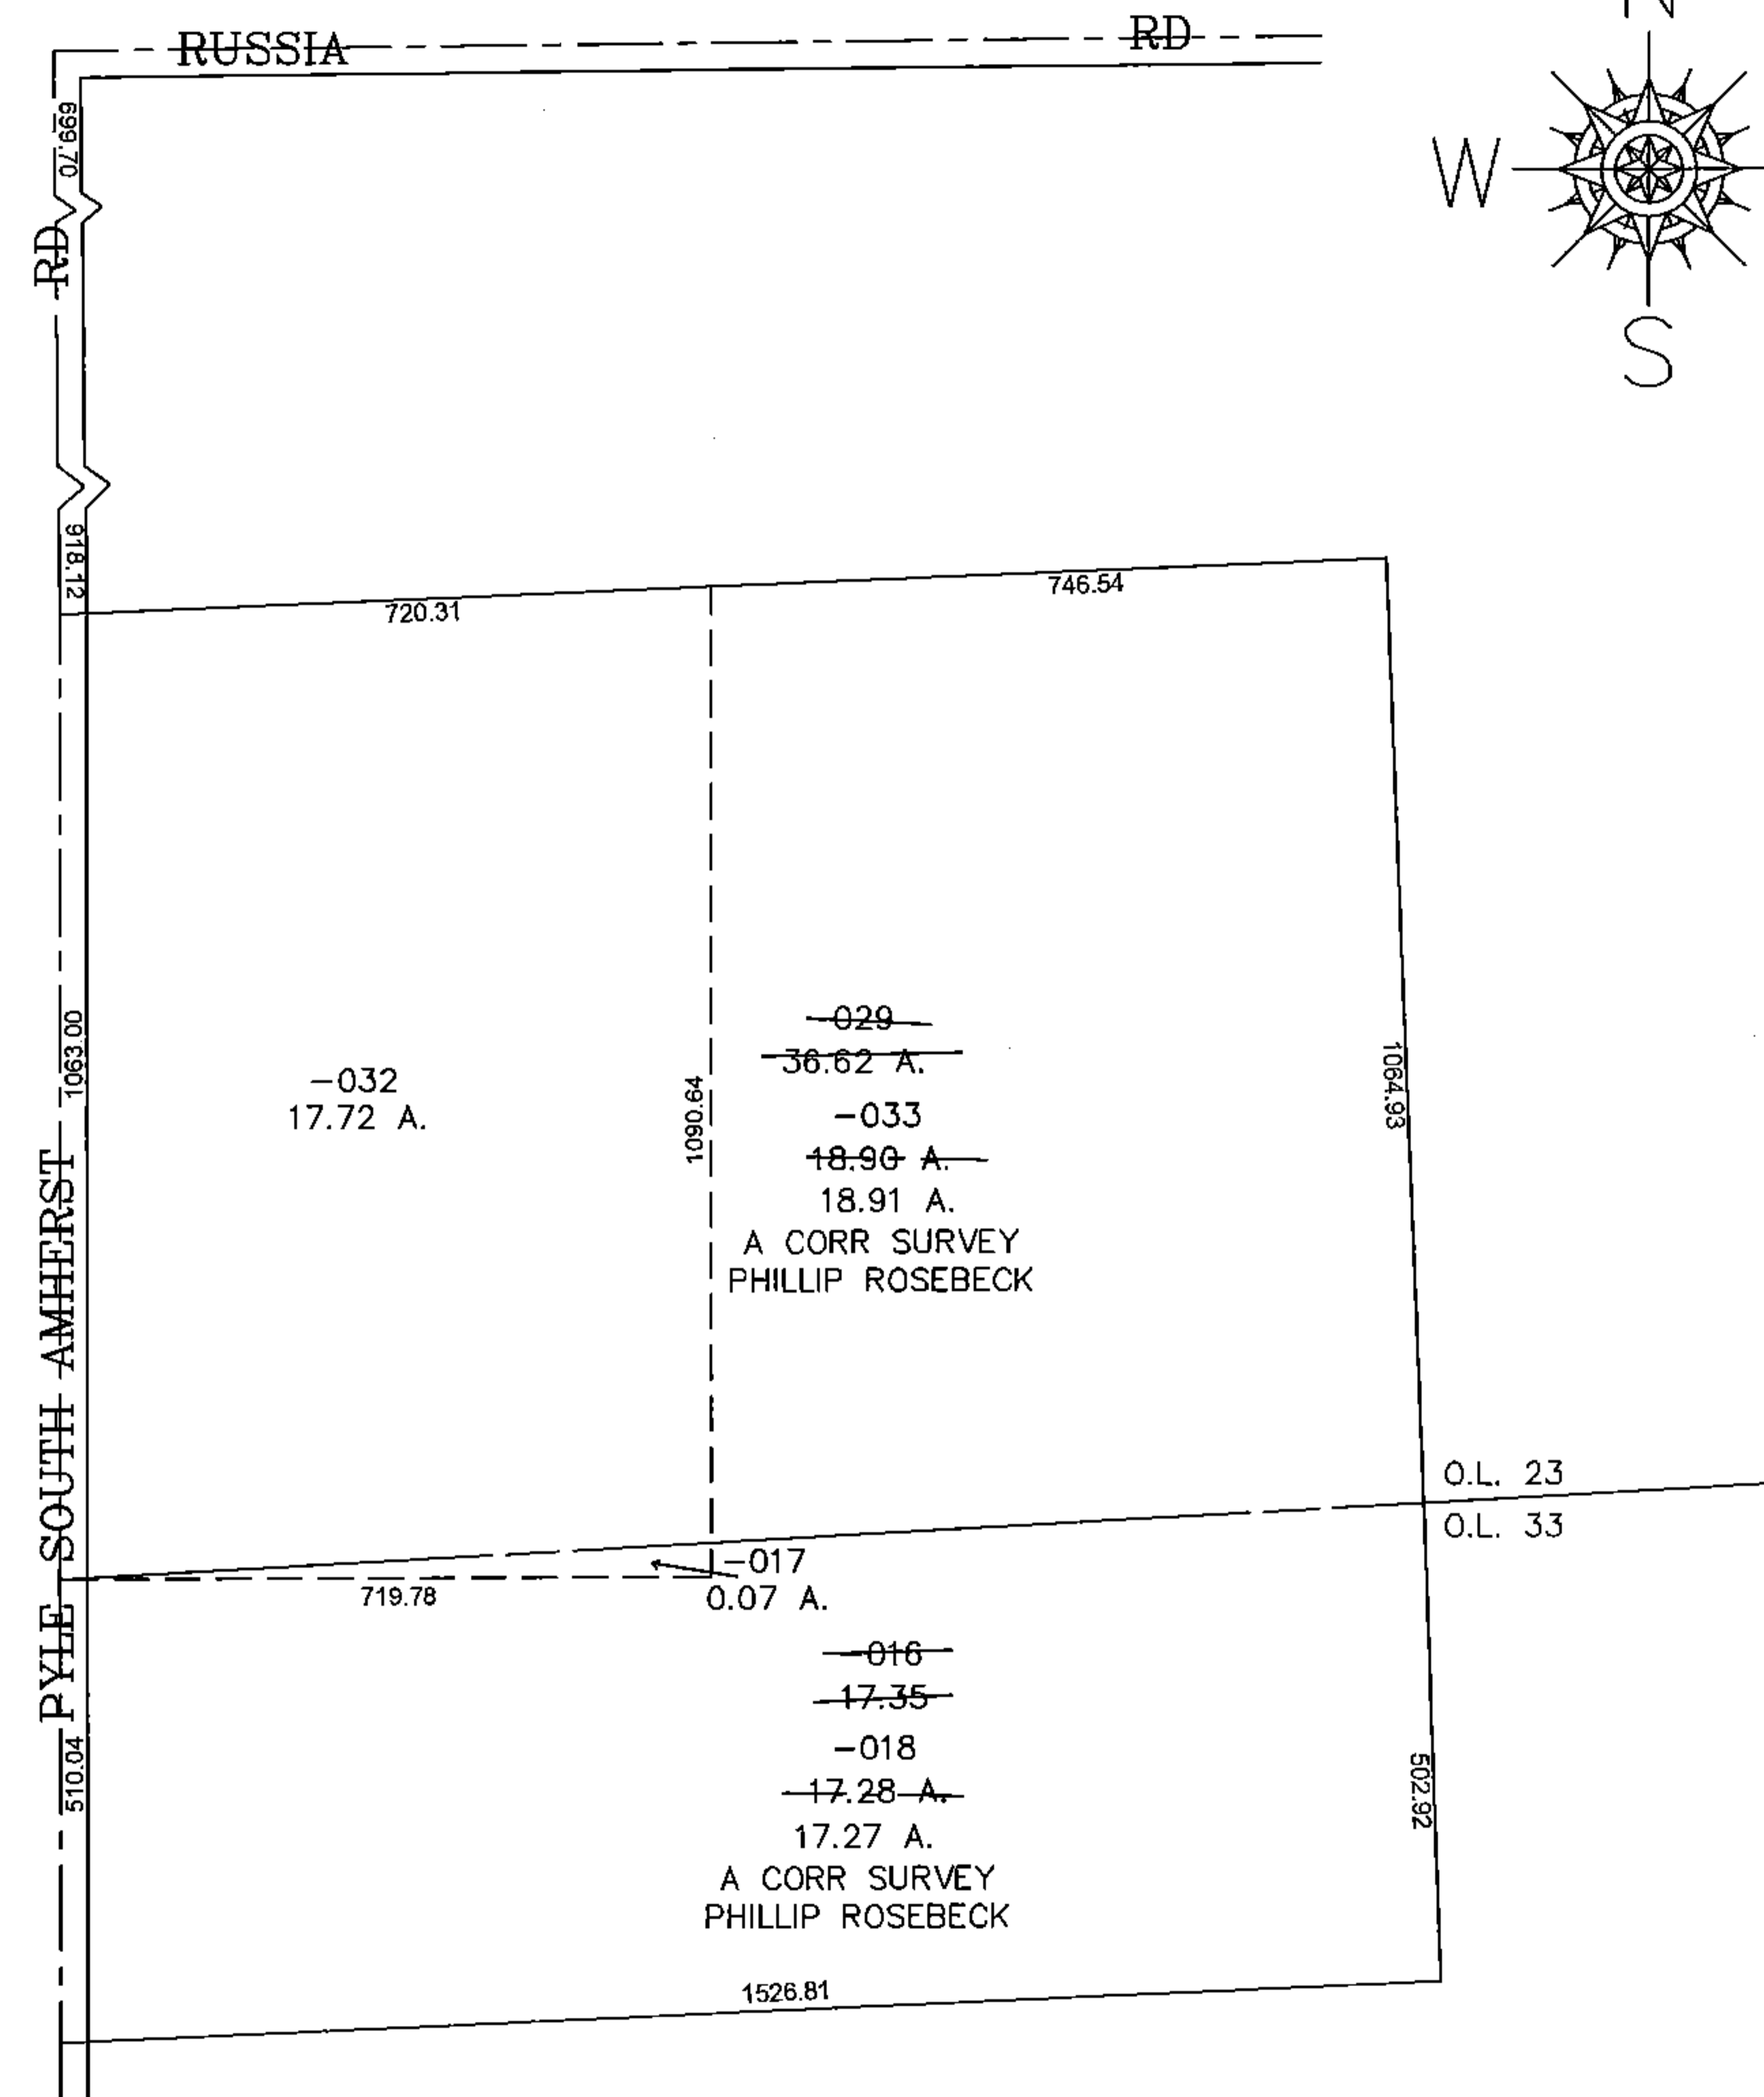

PARENT PARCEL: 09-00-023-102-029, 09-00-033-000-016
 CHILD PARCEL: 09-00-023-102-032, -033 09-00-033-000-017, -018
 STARTING POINT: CENTERLINE OF PYLE SOUTH AMHERST RD & RUSSIA RD

14-03331

SPLITS/DEEDS PROCESSED
 LORAIN COUNTY TAX MAP DEPARTMENT
 226 MIDDLE AVE. ELYRIA, OHIO

SURVEYED BY: PHILLIP A ROSEBECK
 CLOSURE: 0.00 : 10,000
 MAP PAGE(S): 09-00-023-B
 APPROVED BY: JAH DATE: 12/29/2014
 SCALE: 1" = 300 PRIOR INSTRUMENT: 20010741978