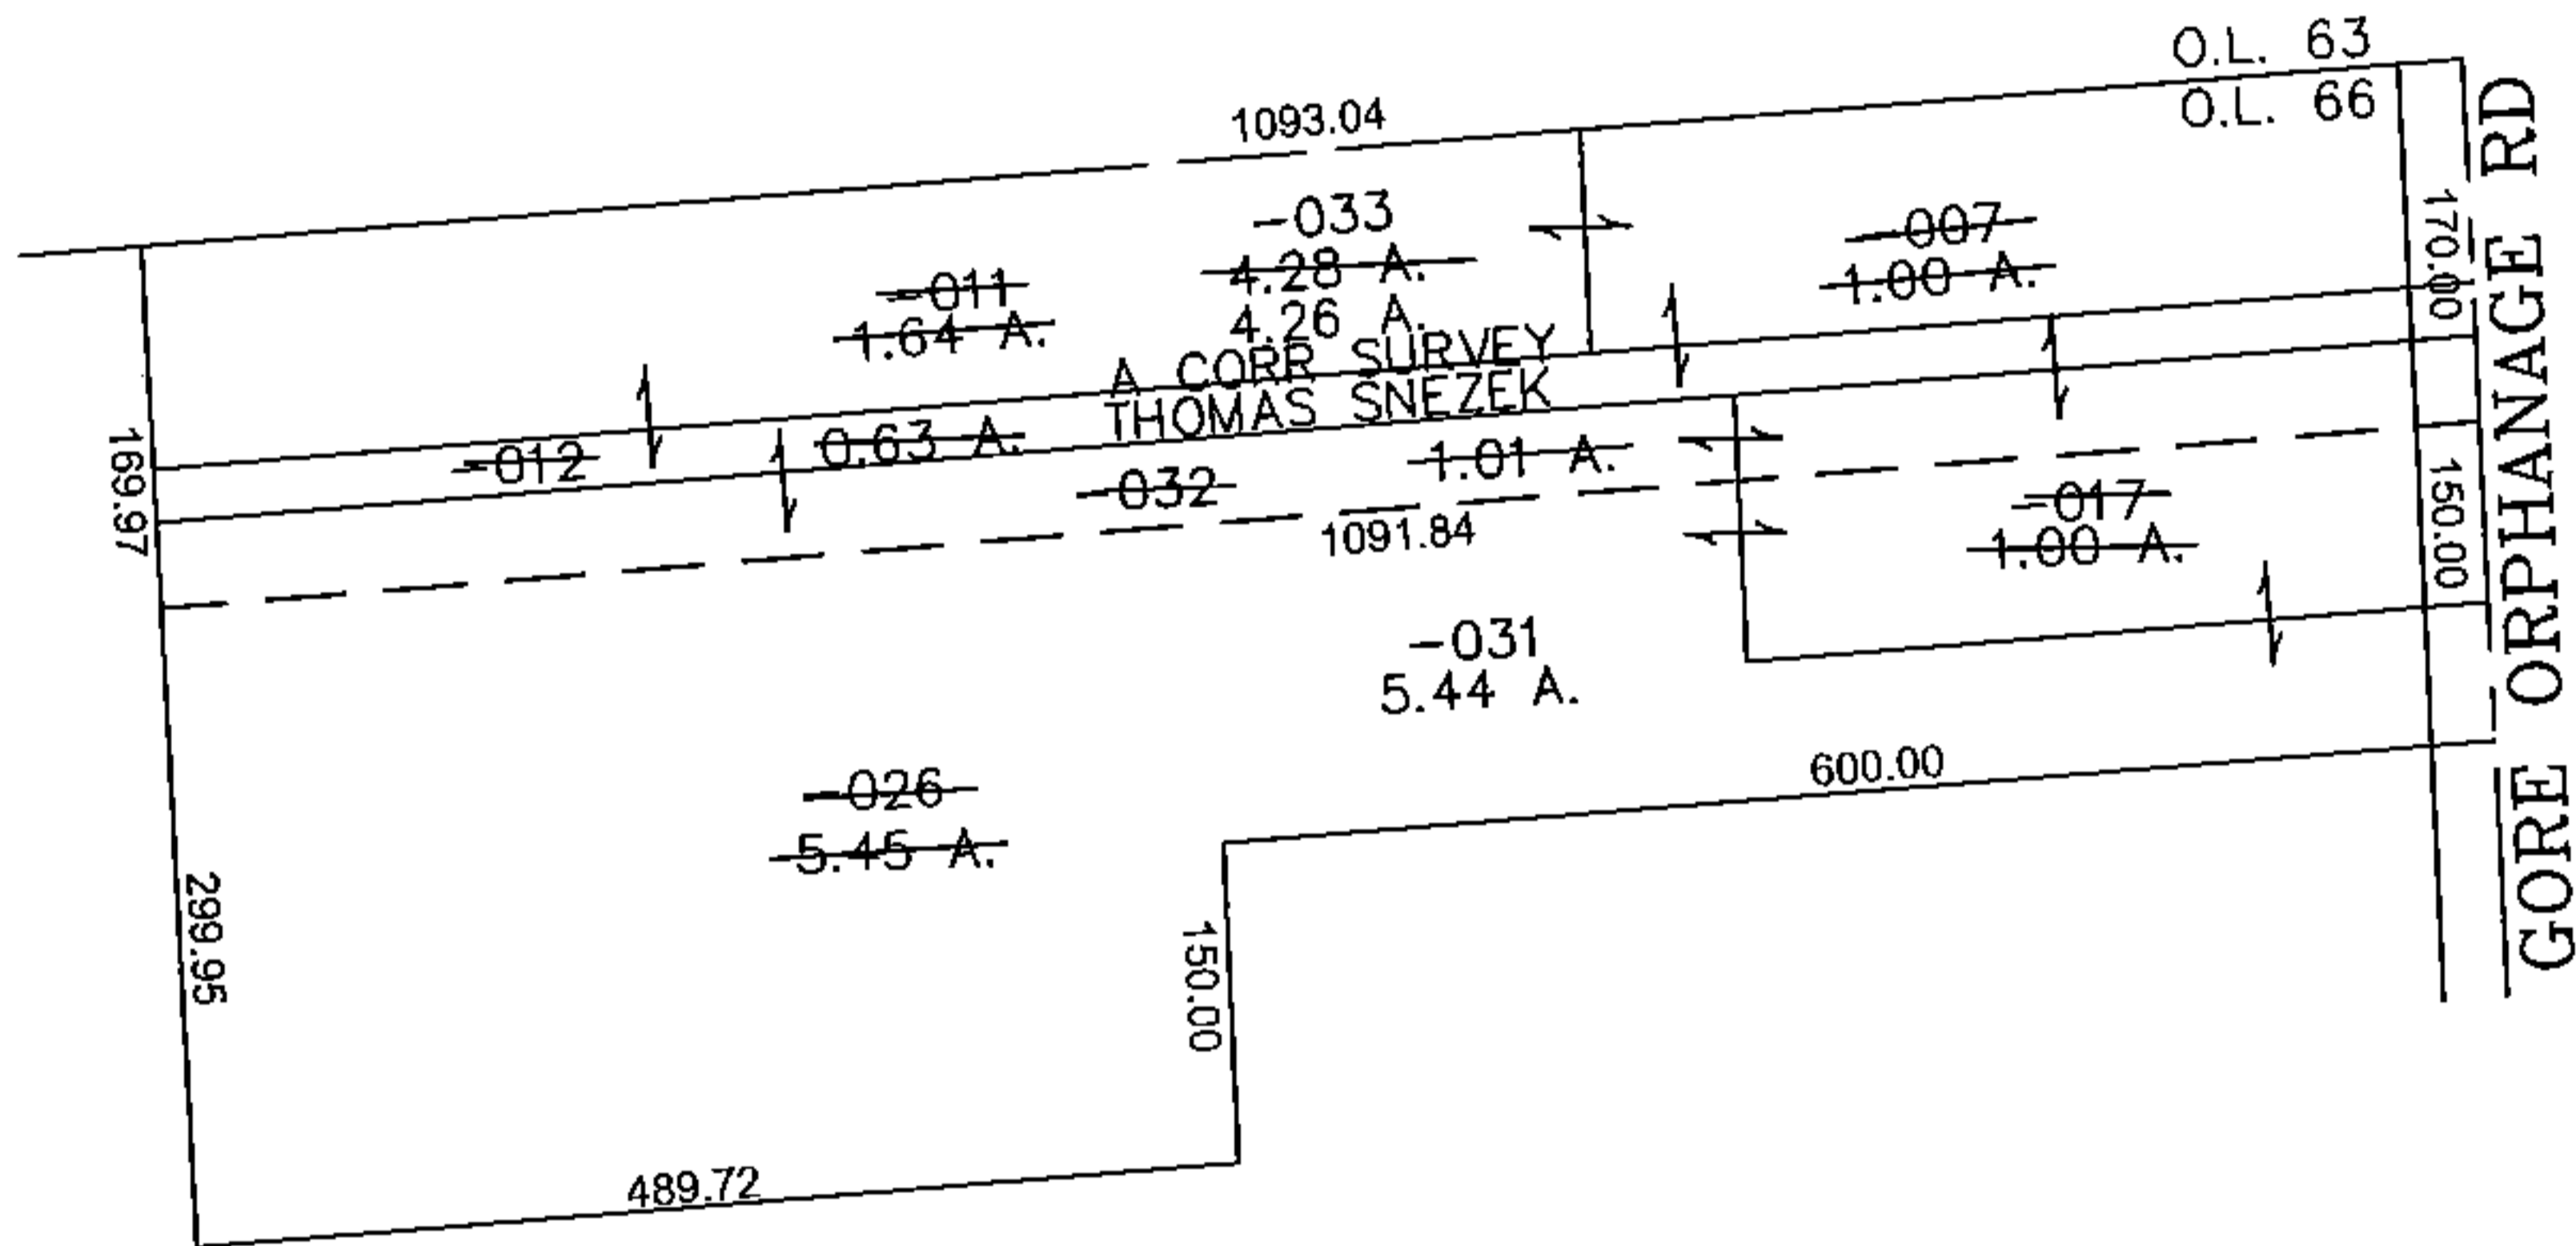

PARENT PARCEL: 01-00-066-000-017, -026, -007, -011, -012  
 CHILD PARCEL: 01-00-066-000-031, -032, -033  
 STARTING POINT: CENTERLINE OF GORE ORPHANAGE RD & O.L. 66

14-03328

**SPLITS/DEEDS PROCESSED**  
 LORAIN COUNTY TAX MAP DEPARTMENT  
 226 MIDDLE AVE. ELYRIA, OHIO

SURVEYED BY: THOMAS SNEZEK  
 CLOSURE: 0.00 : 10.000  
 MAP PAGE(S): 01-00-066  
 APPROVED BY: JAH DATE: 12/22/2014  
 SCALE: 1" = 200 PRIOR INSTRUMENT: 20070184024