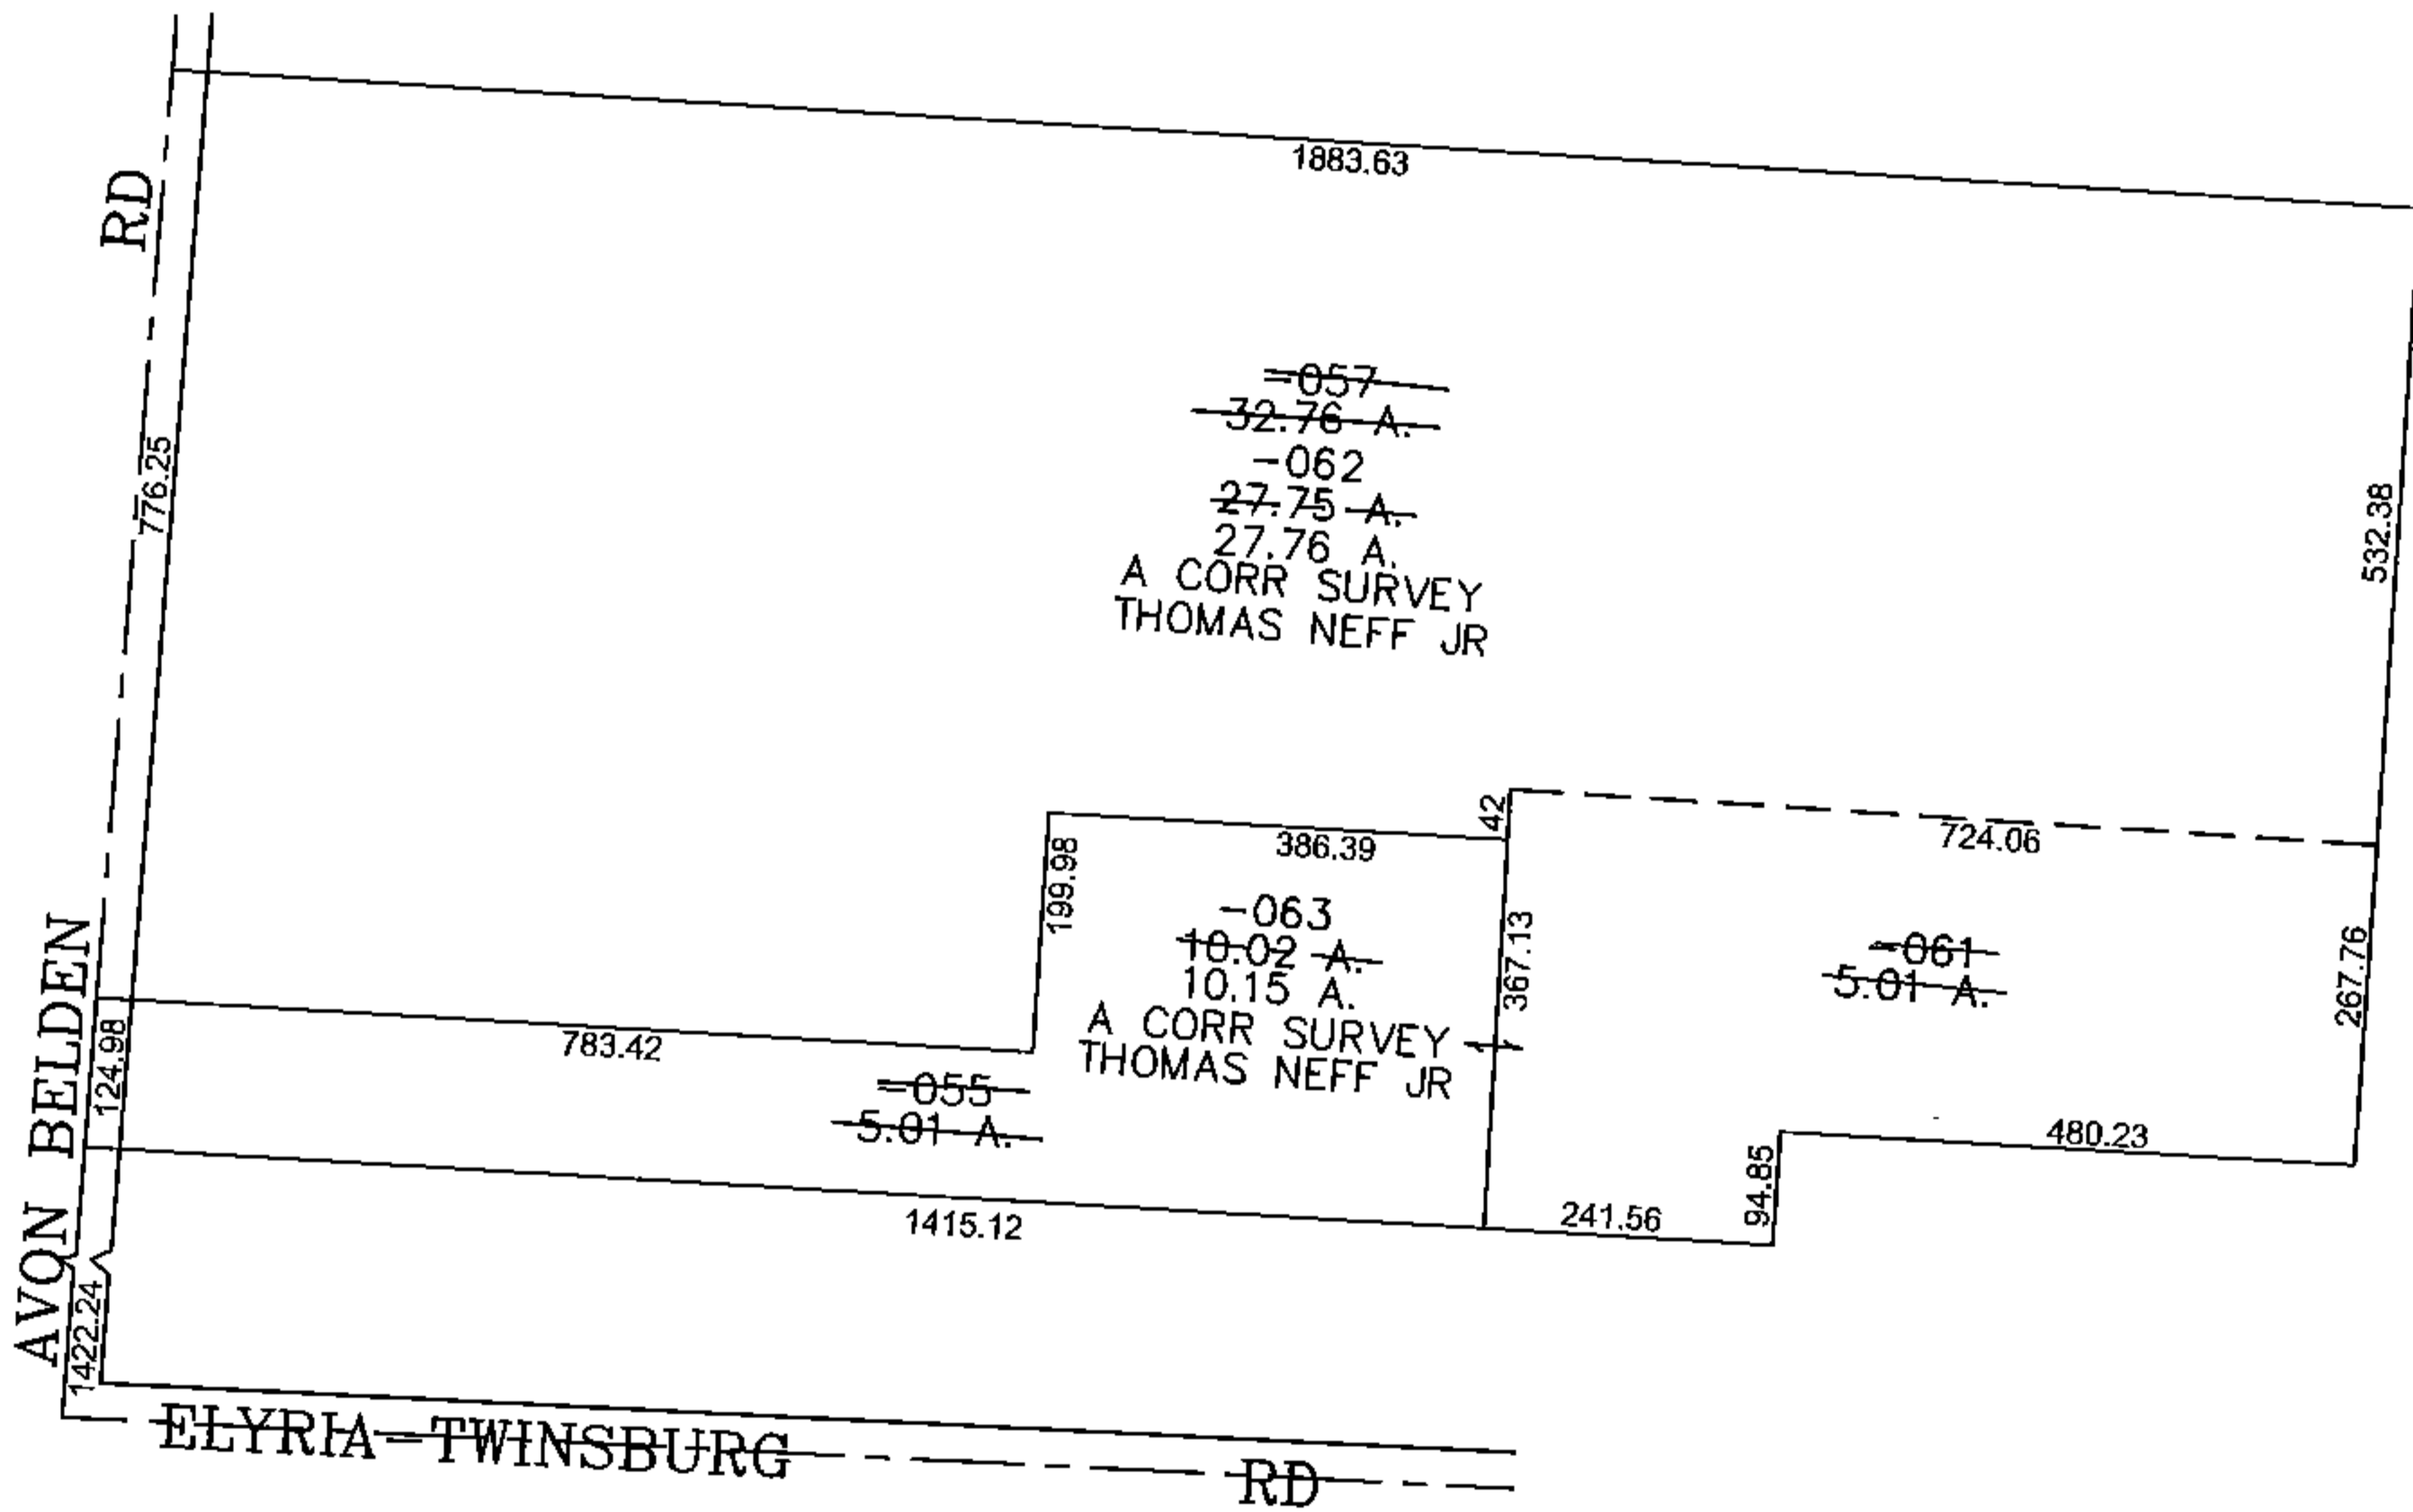

PARENT PARCEL: 11-00-046-000-057

CHILD PARCEL: 11-00-046-000-061, -062, -063

STARTING POINT: CENTERLINE OF AVON BELDEN RD & ELYRIA TWINSBURG RD

14-03324

**SPLITS/DEEDS PROCESSED**  
 LORAIN COUNTY TAX MAP DEPARTMENT  
 226 MIDDLE AVE. ELYRIA, OHIO

SURVEYED BY: THOMAS NEFF JR  
 CLOSURE: 0.00 : 10.000  
 MAP PAGE(S): 11-C 11-00-047-B  
 APPROVED BY: JAH DATE: 12-16-2014  
 SCALE: 1" = 300 PRIOR INSTRUMENT: 20100332875