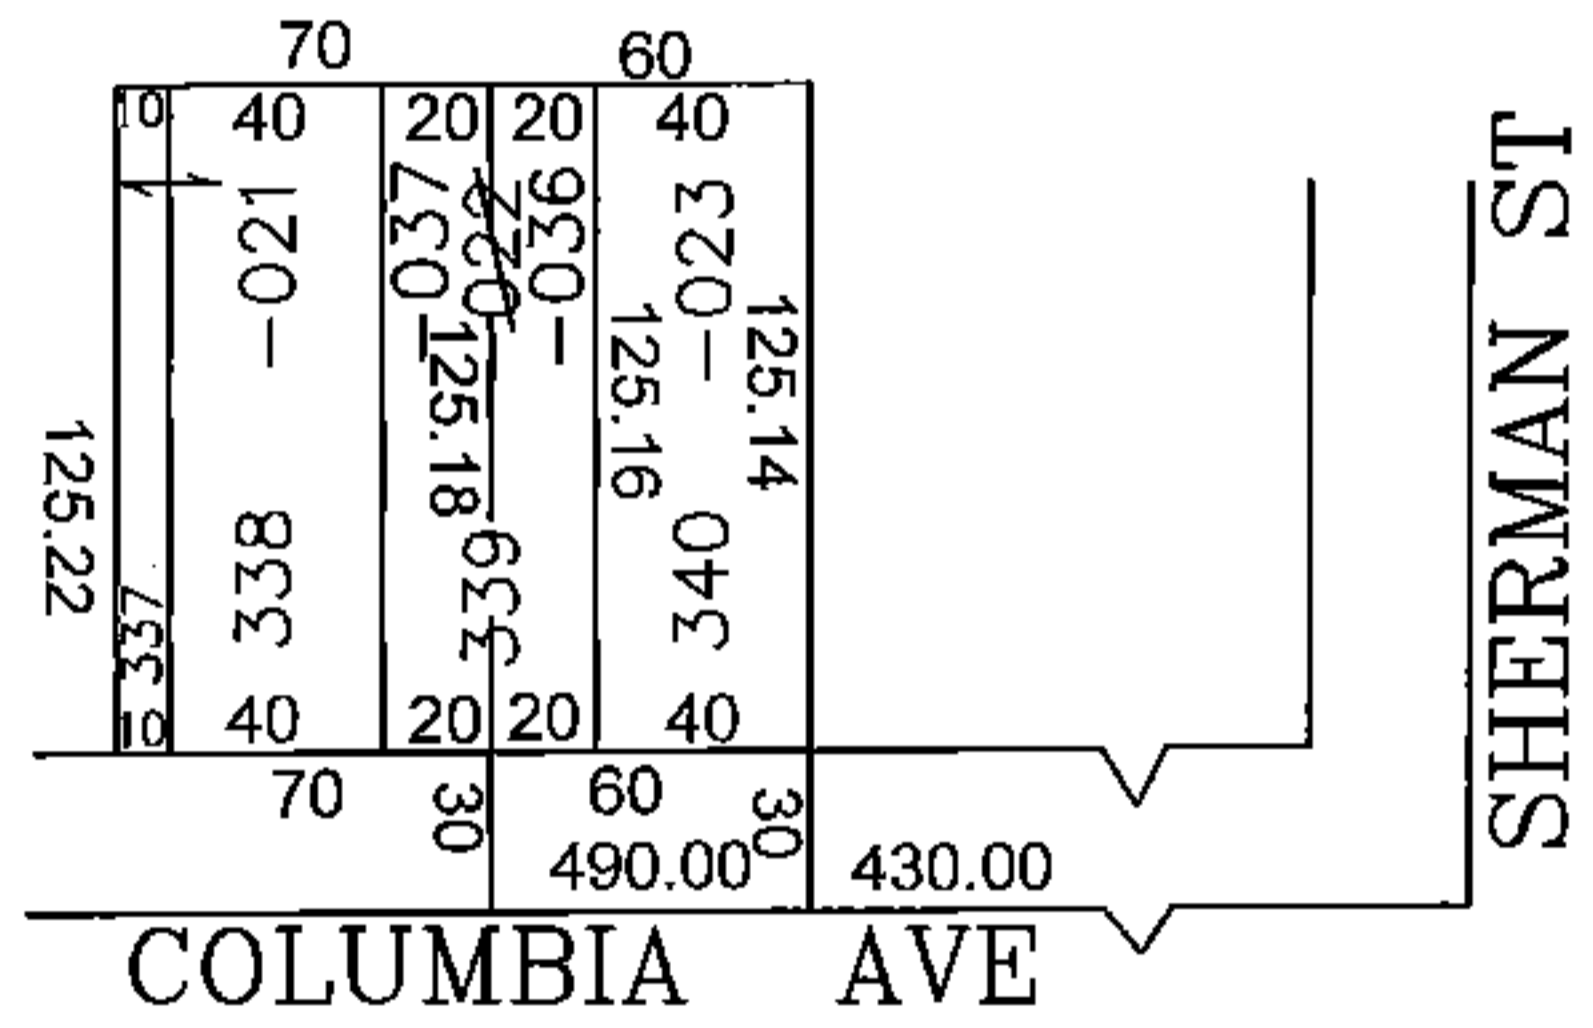

PARENT PARCEL: 06-25-004-101-022, -023, -021

CHILD PARCEL: 06-25-004-101-036, -037

STARTING POINT: CENTERLINE OF COLUMBIA AVE & SHERMAN ST

14-03320

SPLITS/DEEDS PROCESSED

LORAIN COUNTY TAX MAP DEPARTMENT
226 MIDDLE AVE. ELYRIA, OHIO

SURVEYED BY: THOMAS SIMON
CLOSURE: 0.00 : 10,000
MAP PAGE(S): 6-139
APPROVED BY: JAH DATE: 12/10/2014
SCALE: 1" = 100 PRIOR INSTRUMENT: 20140499304