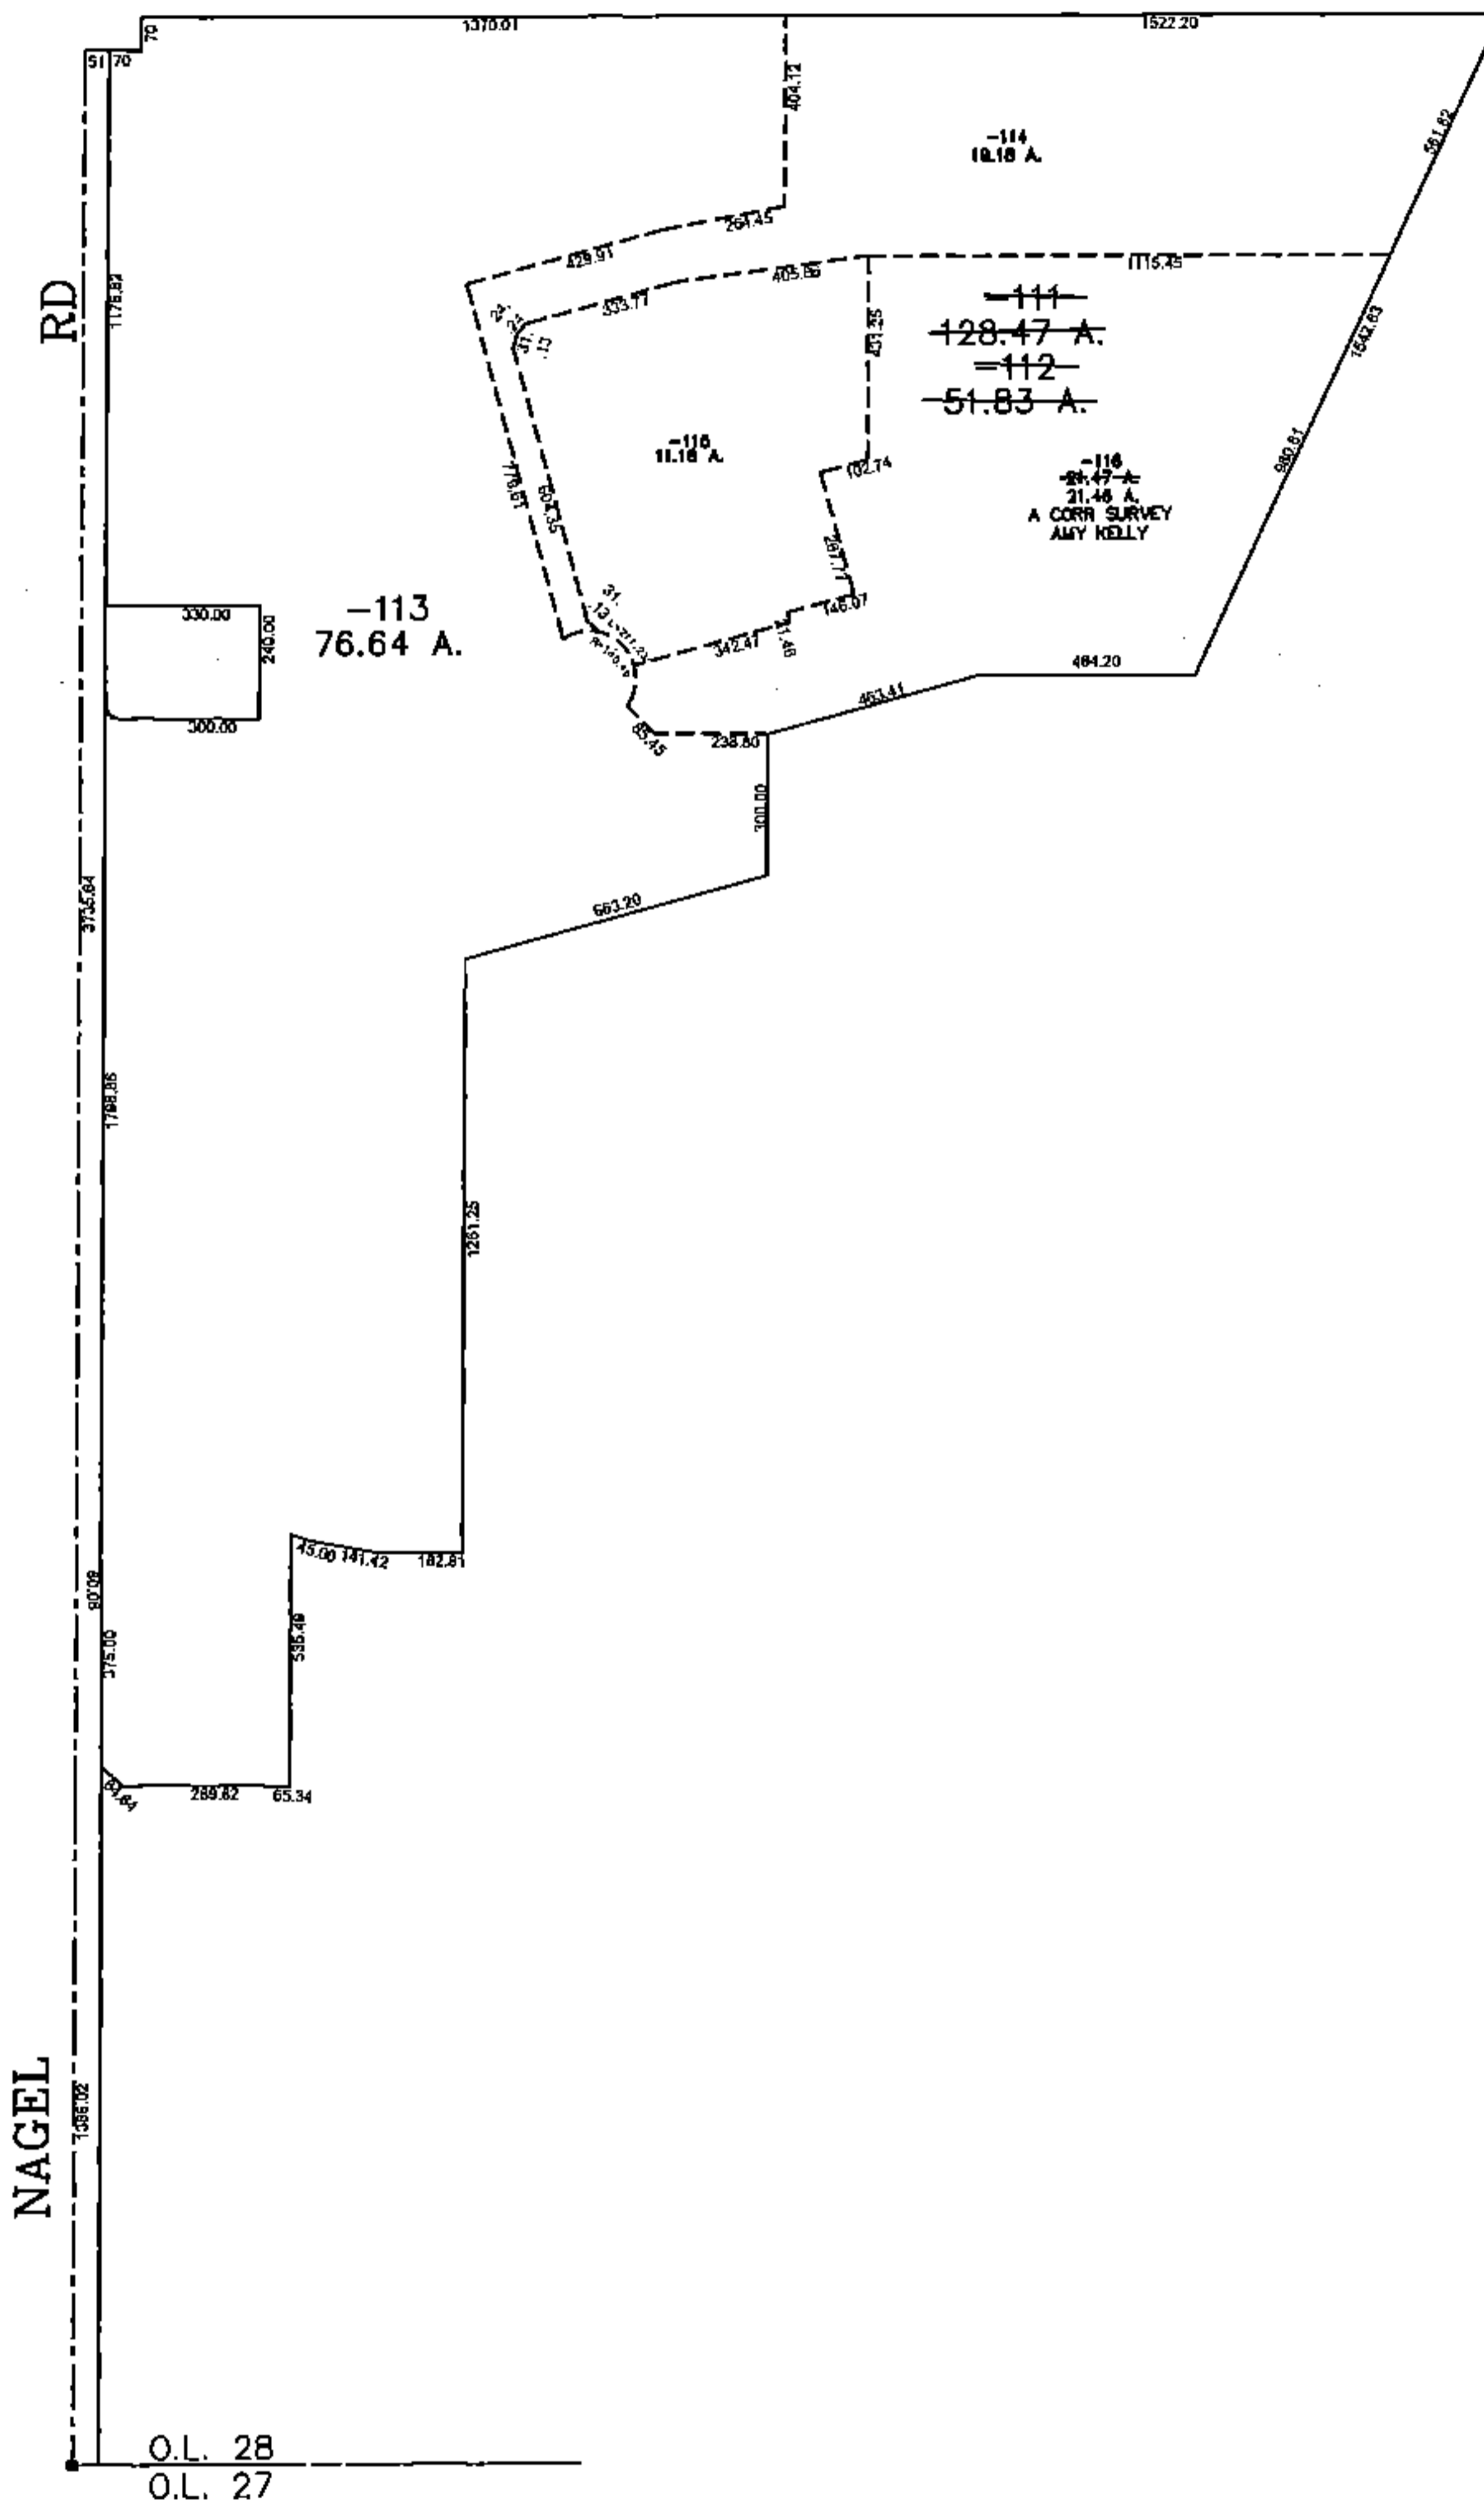

PARENT PARCEL: 04-00-028-101-111

CHILD PARCEL: 04-00-028-101-112 THRU -116

STARTING POINT: CENTERLINE OF NAGEL RD & O.L. 28

14-03318

SPLITS/DEEDS PROCESSED

LORAIN COUNTY TAX MAP DEPARTMENT
226 MIDDLE AVE. ELYRIA, OHIO

SURVEYED BY: AMY KELLY & PETER ZWICK

CLOSURE: 0.00 : 10.000

MAP PAGE(S): 04-00-028

APPROVED BY: JAH DATE: 12/11/2014

SCALE: 1" = 700' PRIOR INSTRUMENT: 20130482288