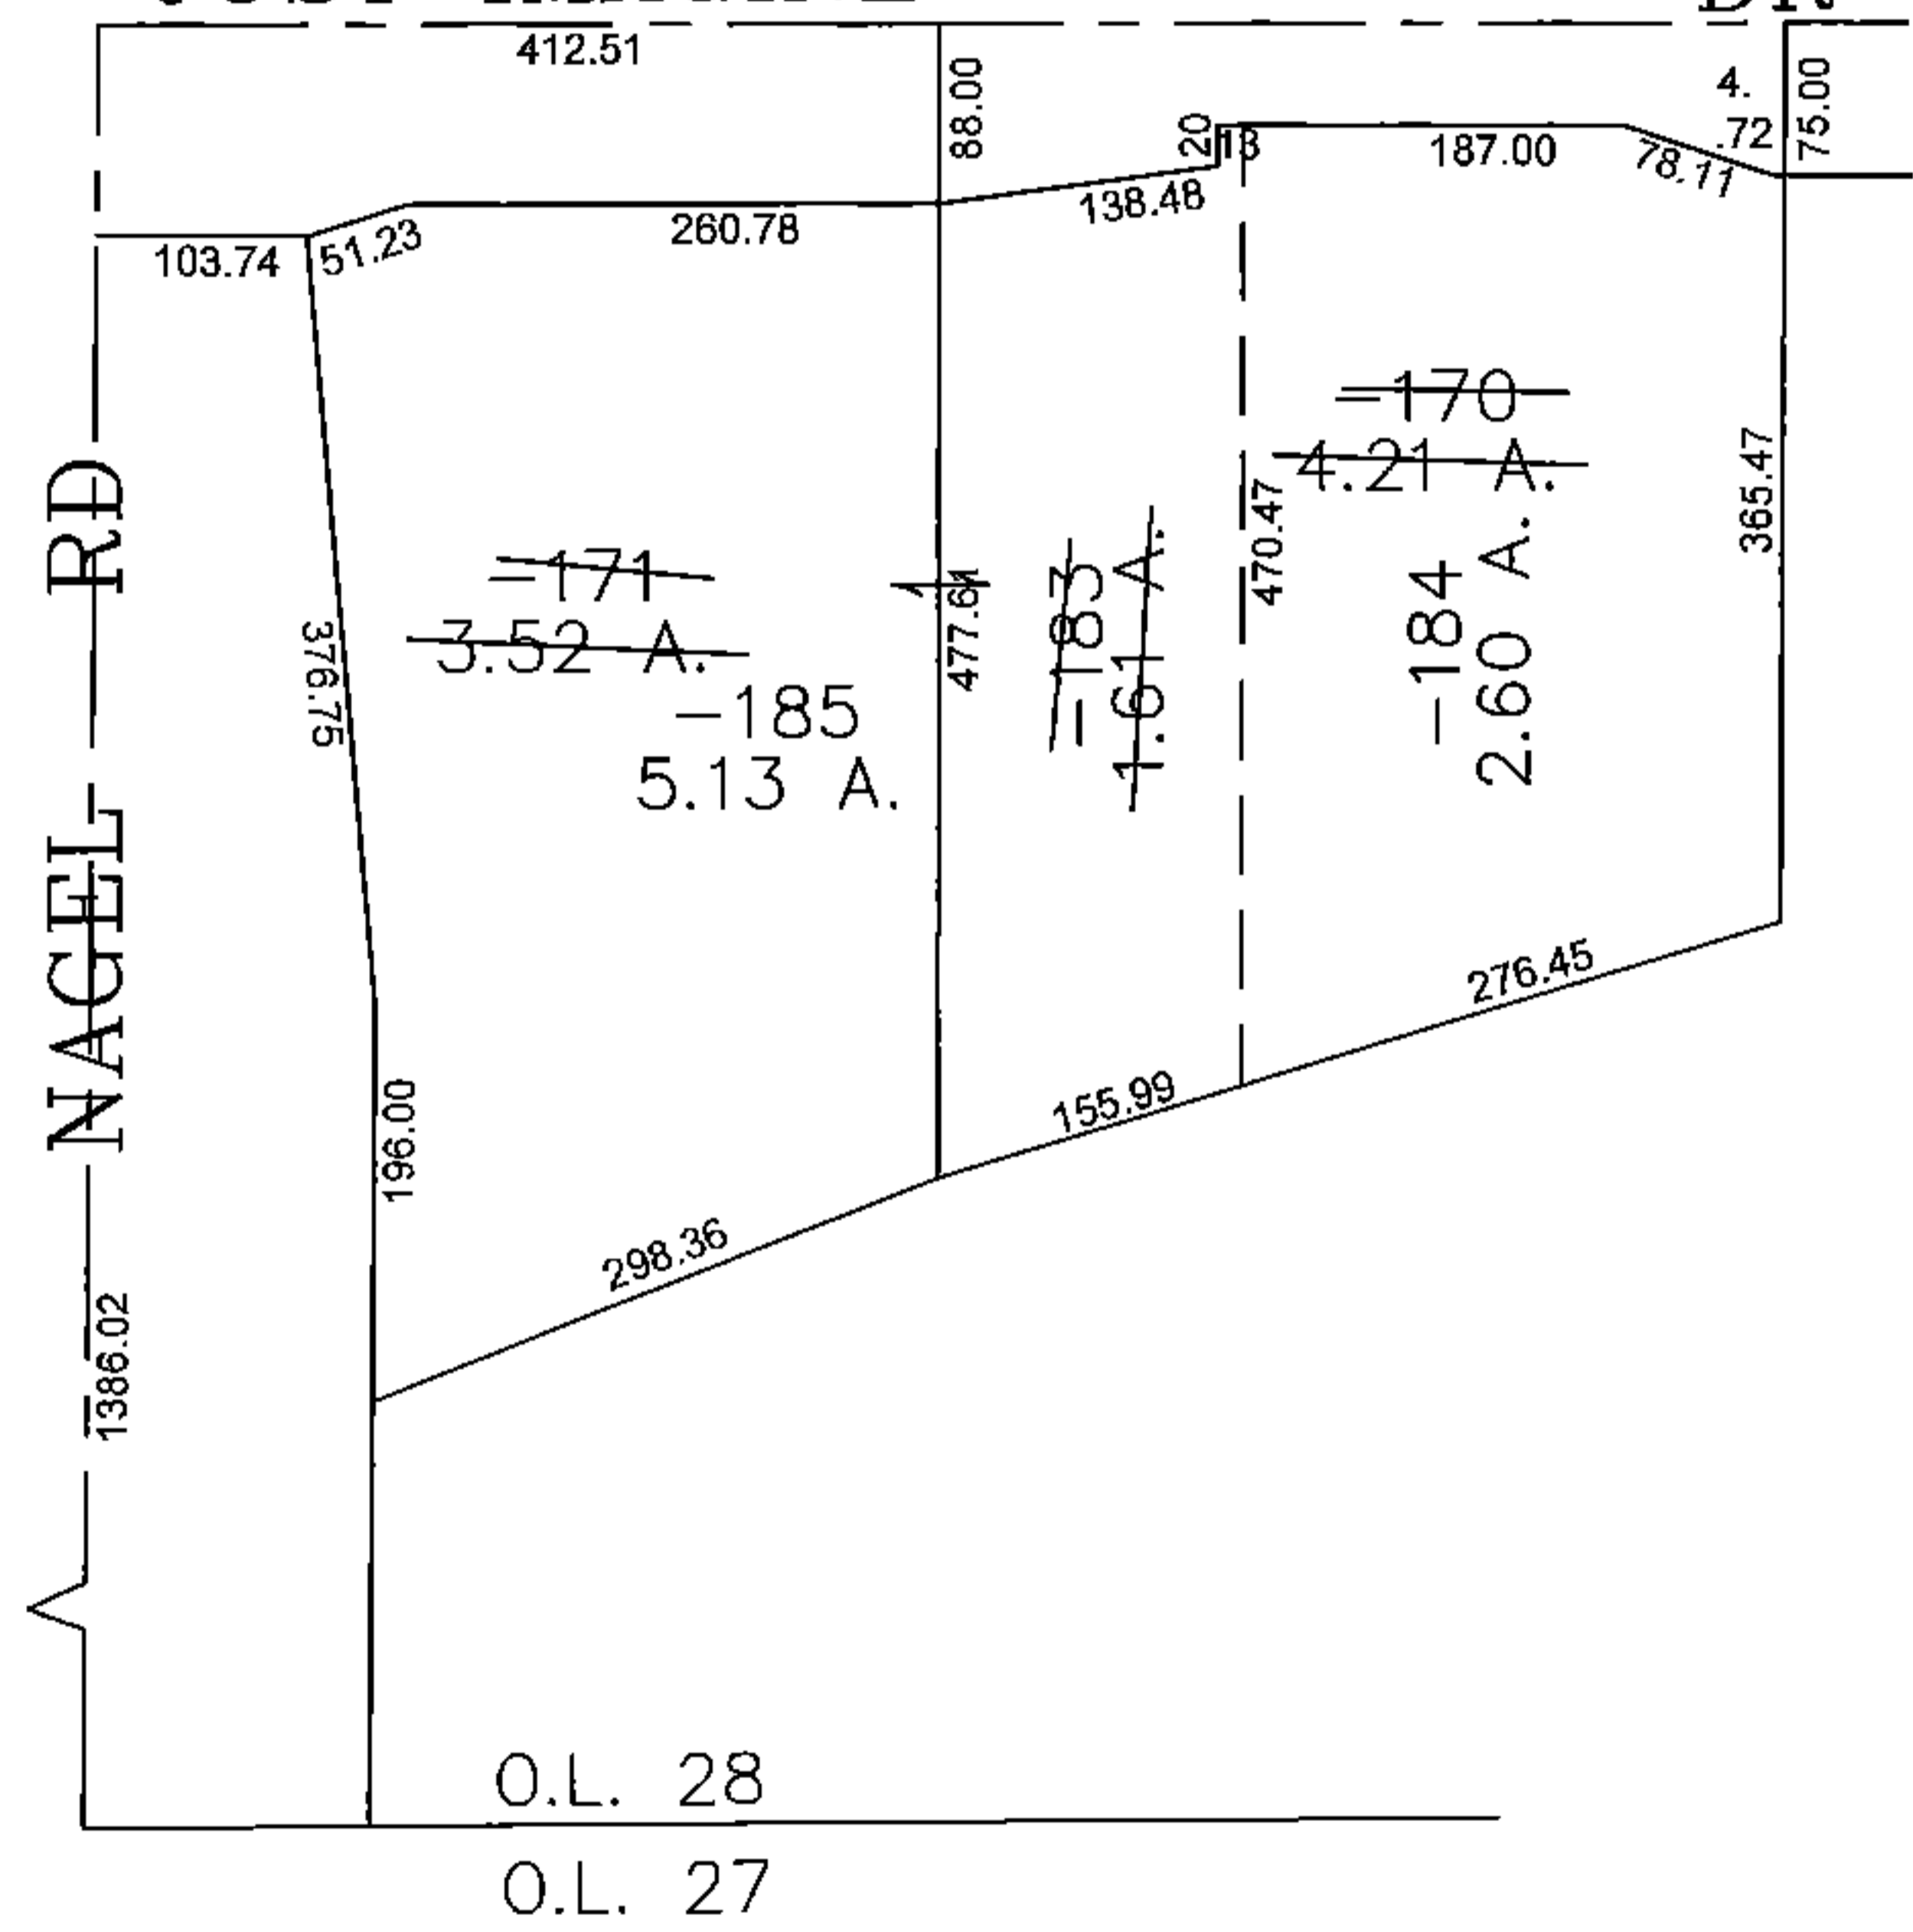

PARENT PARCEL: 04-00-028-102-170, -171
 CHILD PARCEL: 04-00-028-102-183, -184, -185
 STARTING POINT: CENTERLINE OF NAGEL RD & O.L. 28

14-03316

JUST IMAGINE DR

SPLITS/DEEDS PROCESSED
 LORAIN COUNTY TAX MAP DEPARTMENT
 226 MIDDLE AVE. ELYRIA, OHIO

SURVEYED BY: PETER ZWICK
 CLOSURE: 0.00 : 10.000
 MAP PAGE(S): 04-00-028-A
 APPROVED BY: JAH DATE: 12/9/2014
 SCALE: 1" = 200 PRIOR INSTRUMENT: 20060133905