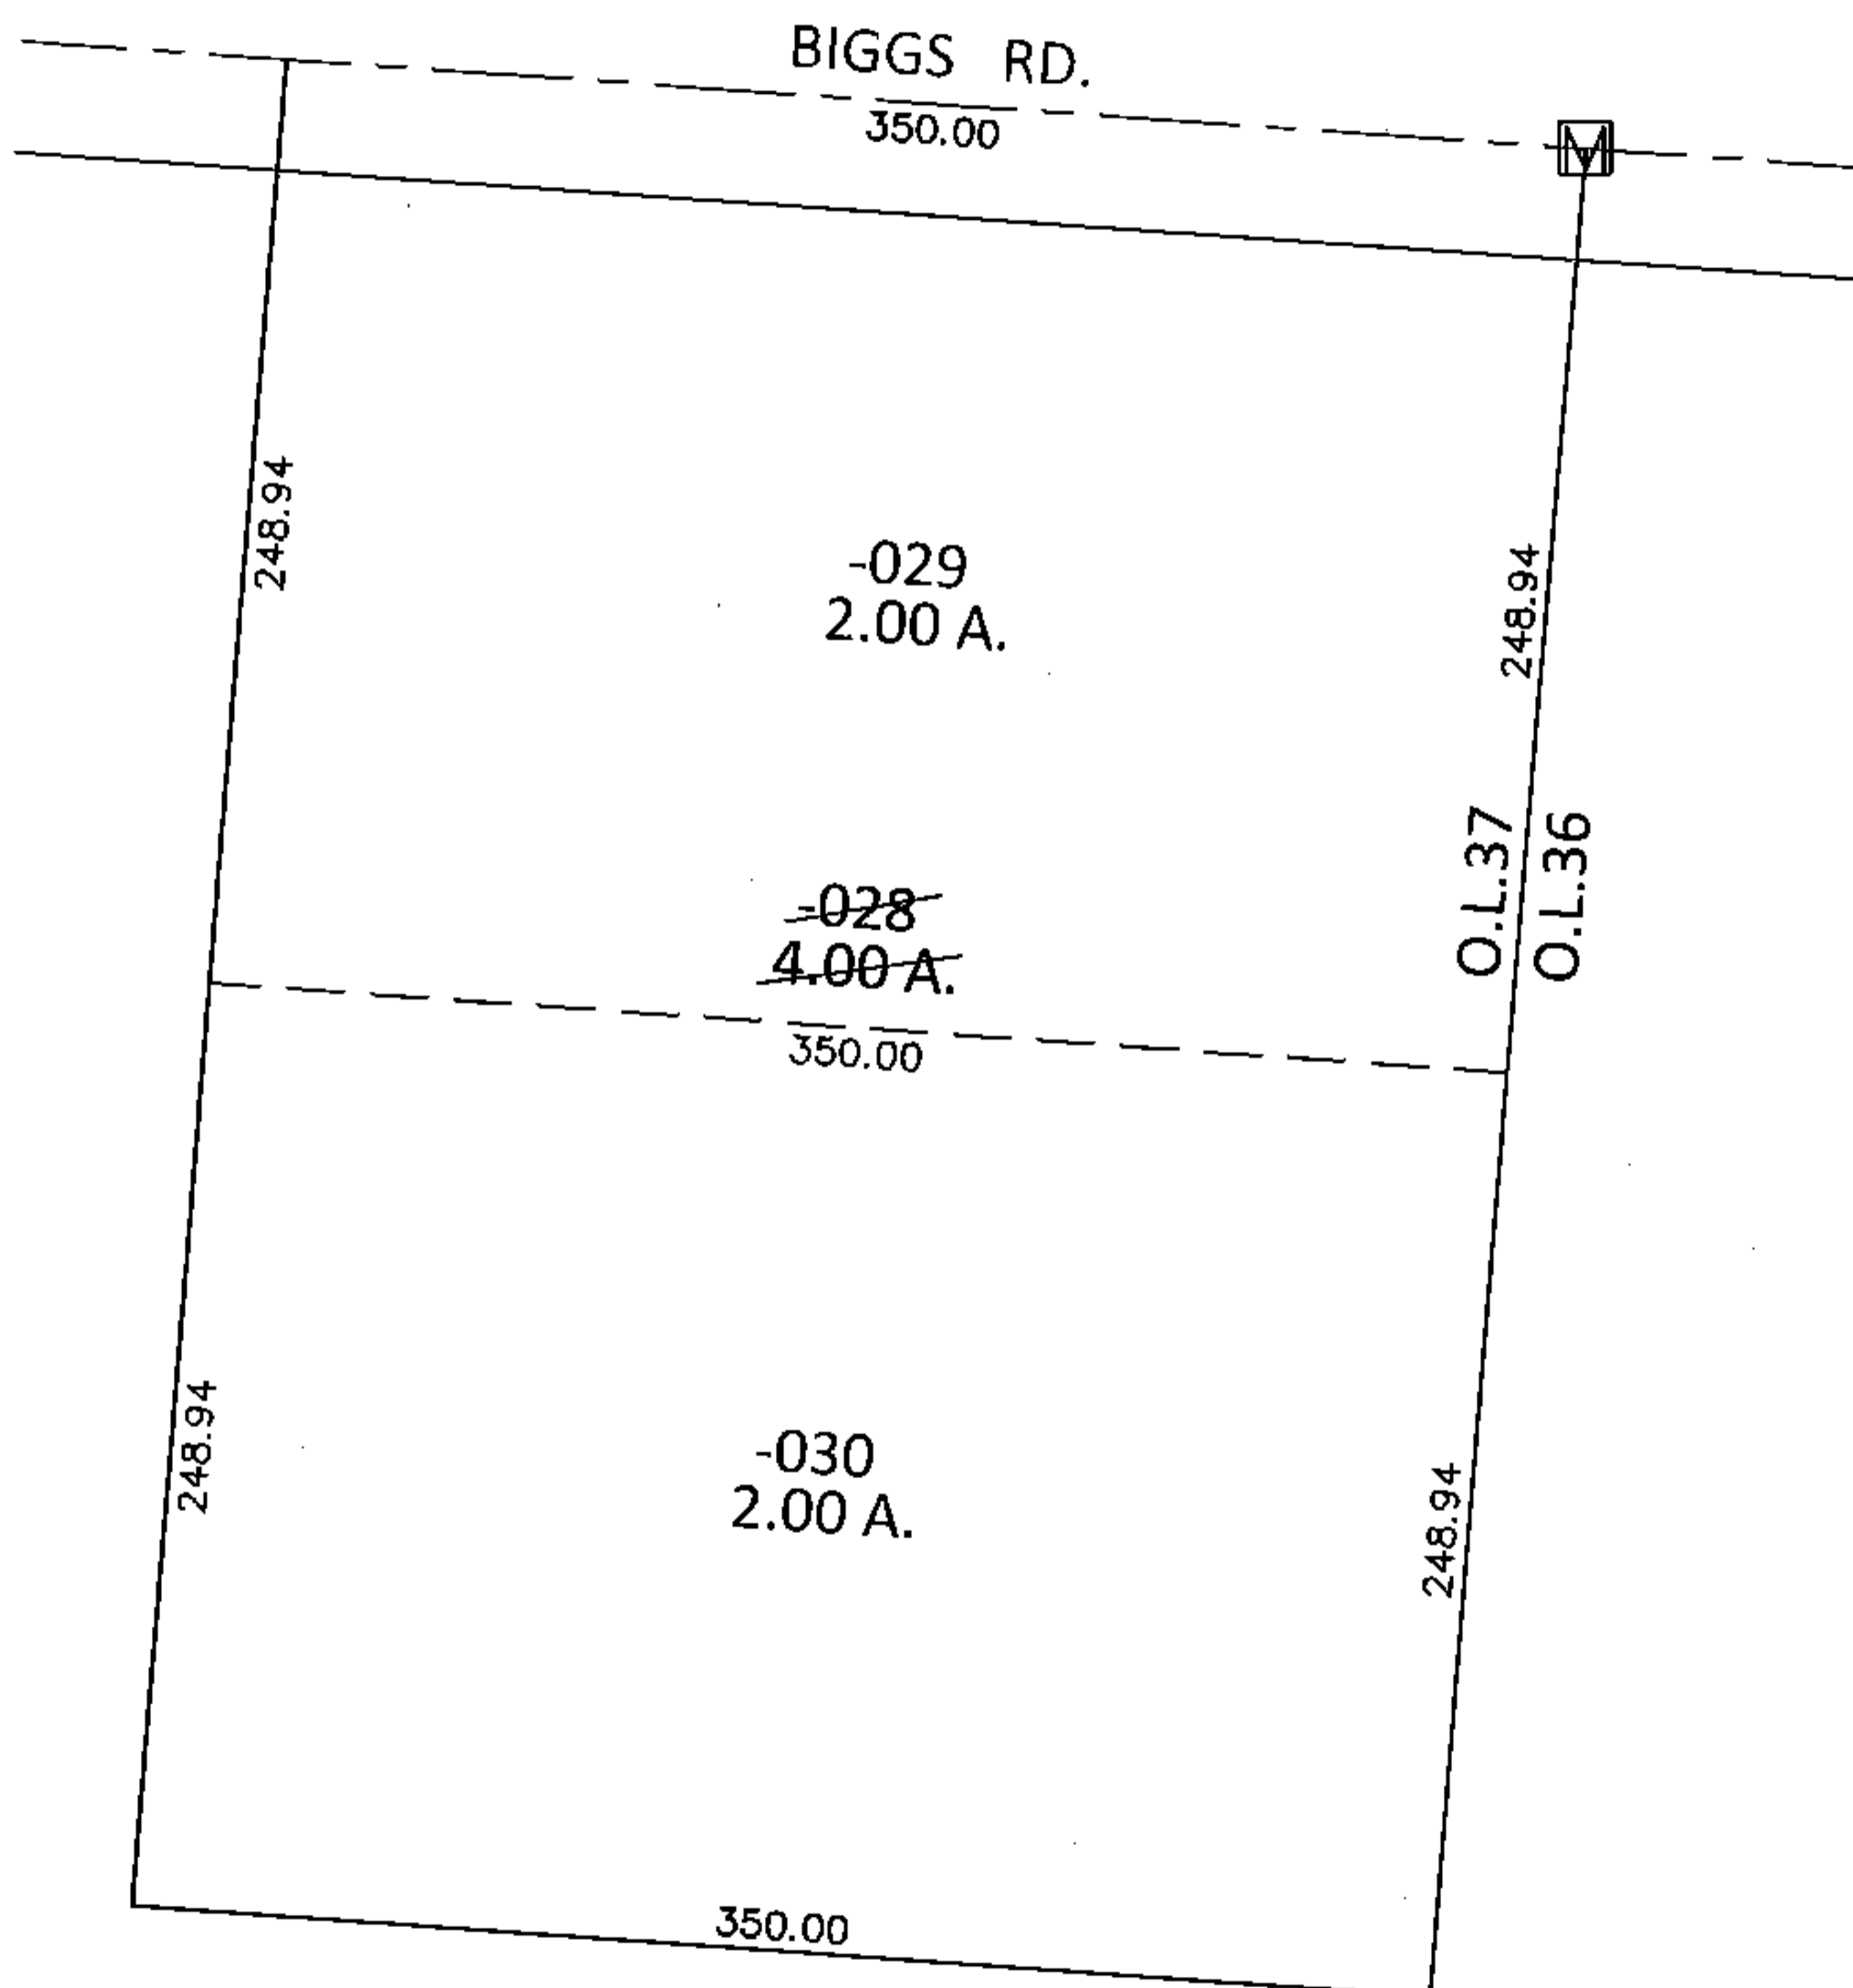

PARENT PARCEL: 15-00-037-000-028

CHILD PARCEL: 15-00-037-000-029, -030

STARTING POINT: AT A MON BOX AT THE NORTHEAST CORNER OF O.L.37

15-03316-X

UNCOMBINATION

**SPLITS/DEEDS PROCESSED**

LORAIN COUNTY TAX MAP DEPARTMENT  
226 MIDDLE AVE. ELYRIA, OHIO

SURVEYED BY: GARY E. PENFOUND

CLOSURE: .00:10,000

MAP PAGE(S): 15-B

APPROVED BY: RRM DATE: 10-15-15

SCALE: 1"= 100 PRIOR INST.: DV 1143/584